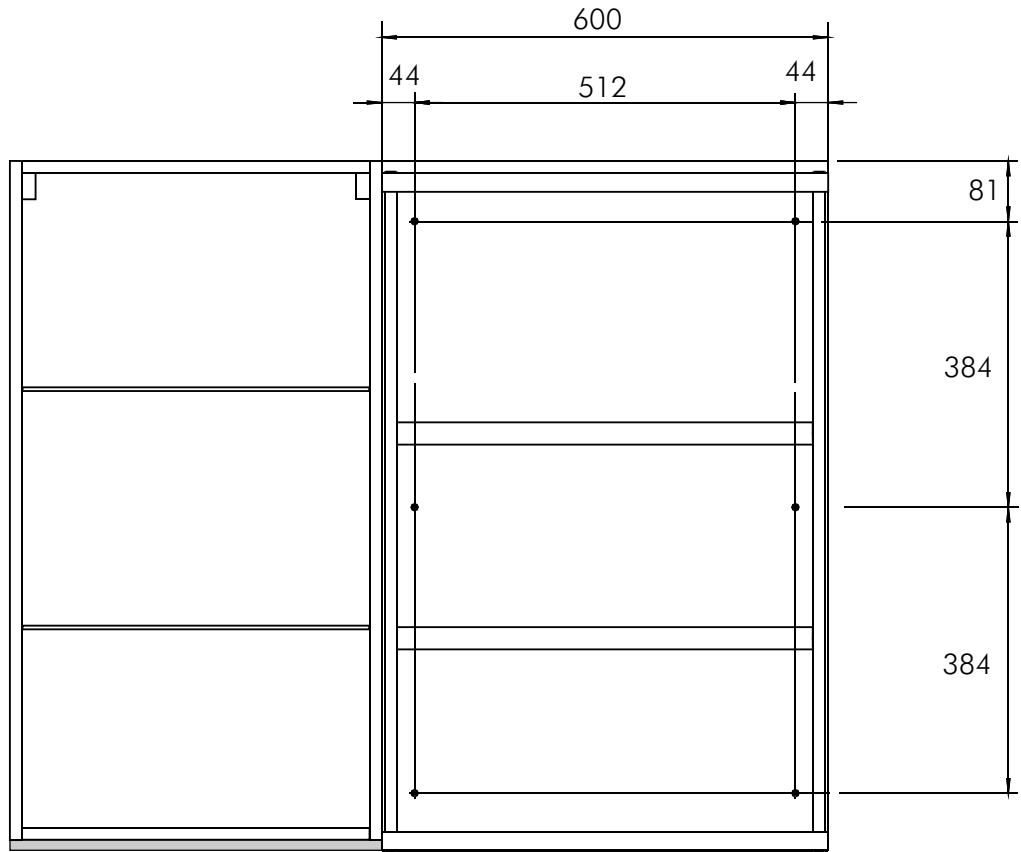

SMART KIT

Shelf steel 60-91

HARDWARE

-BODY SET

x 4

x 4

x 1

x 6

x 6

x 4

x 4

x 6

x 6

1.

2.

3.

4.(A)

4.(B)

5.

6.

4.(A)

4.(B)