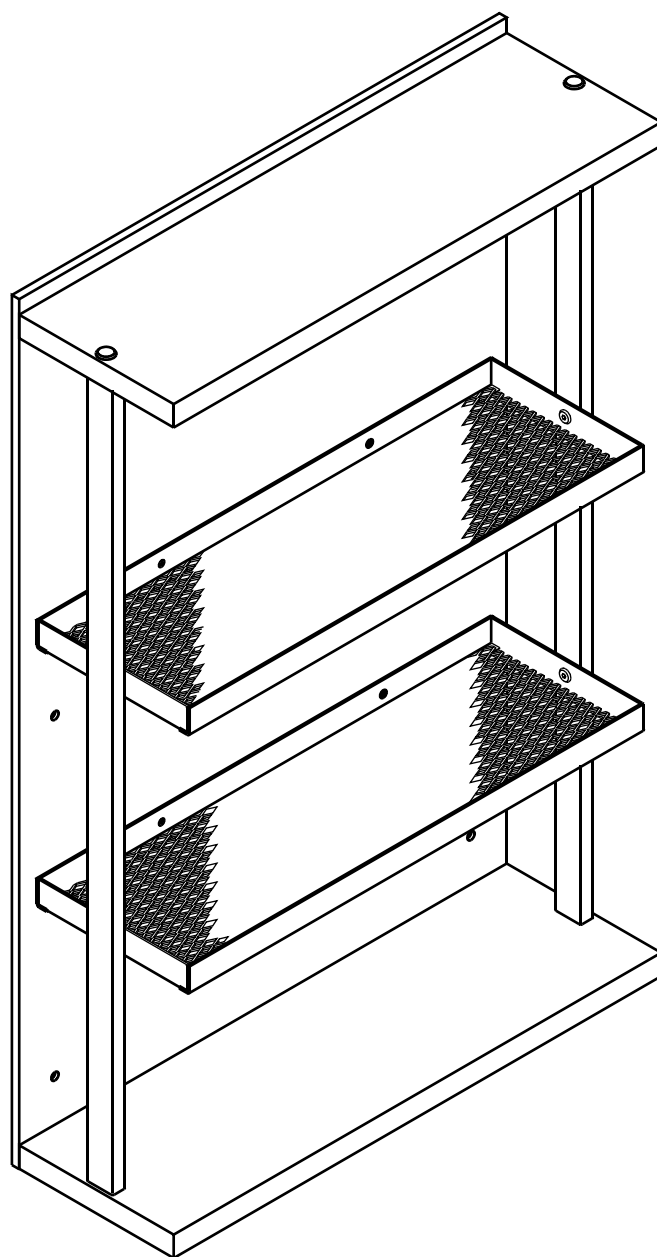

SMART KIT

Shelf steel 60-91

HARDWARE

-BODY SET

x 4

x 4

x 1

x 6