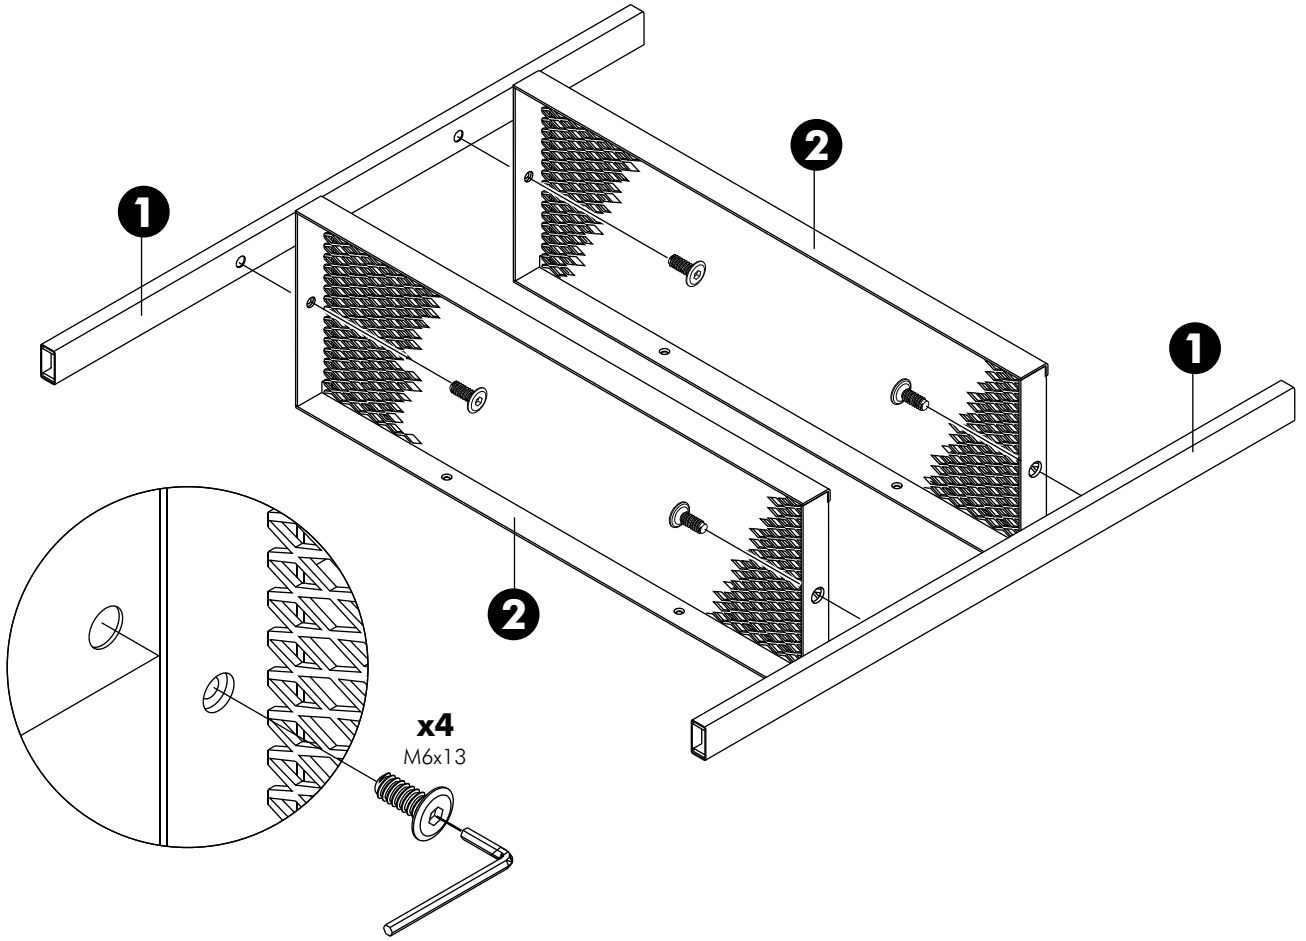

SMART KIT

Shelf steel 60-91

HARDWARE

-BODY SET

x 4

x 4

x 1

x 6

x 6

x 4

x 4

x 6

x 6

1.

2.

3.