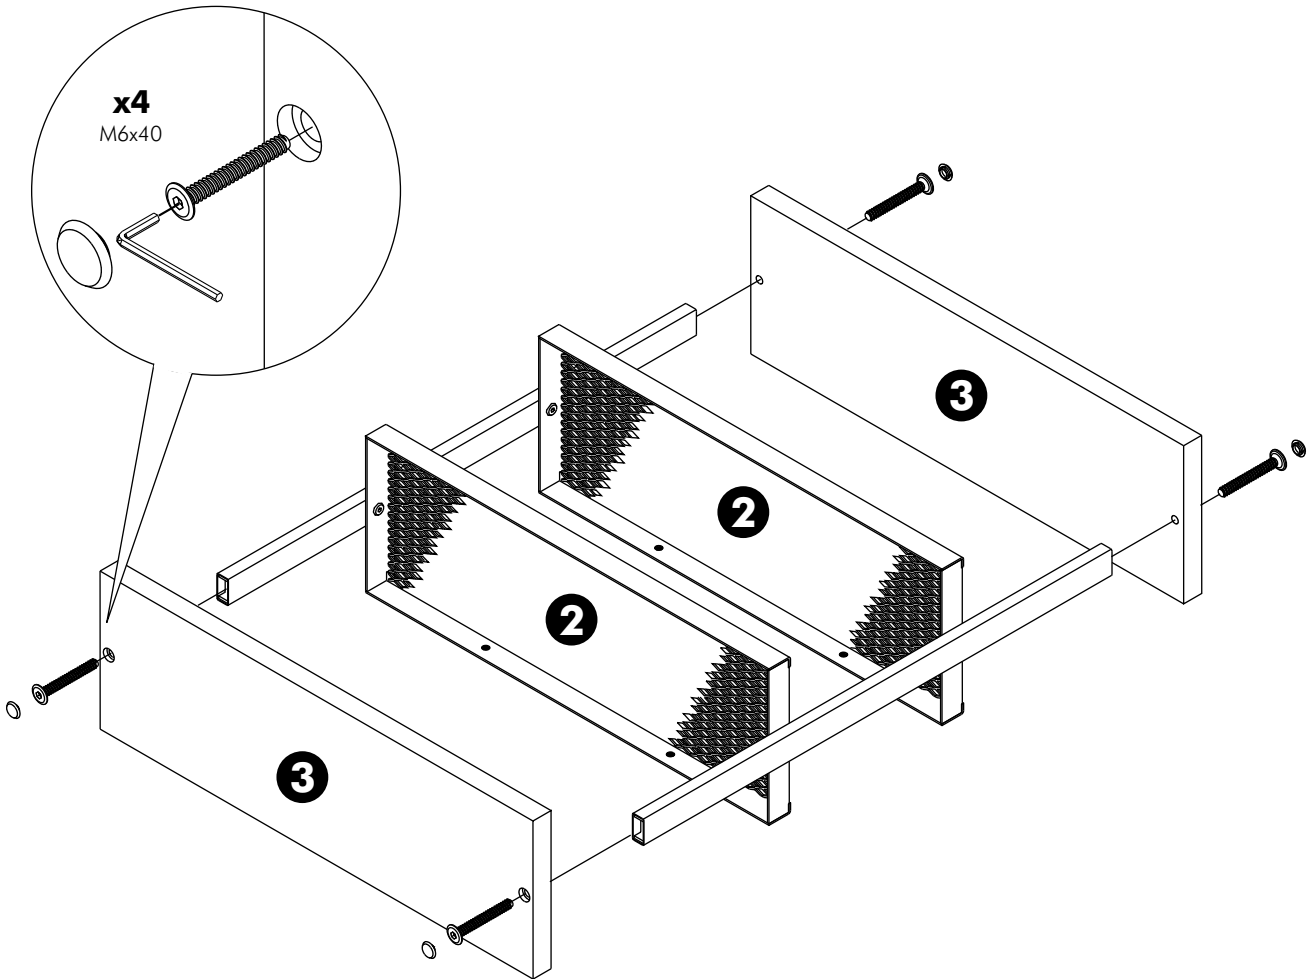

SMART KIT

Shelf steel 60-91

HARDWARE

-BODY SET

x 4

x 4

x 1

x 6

x 6

x 4

x 4

x 6

x 6

1.

2.

3.