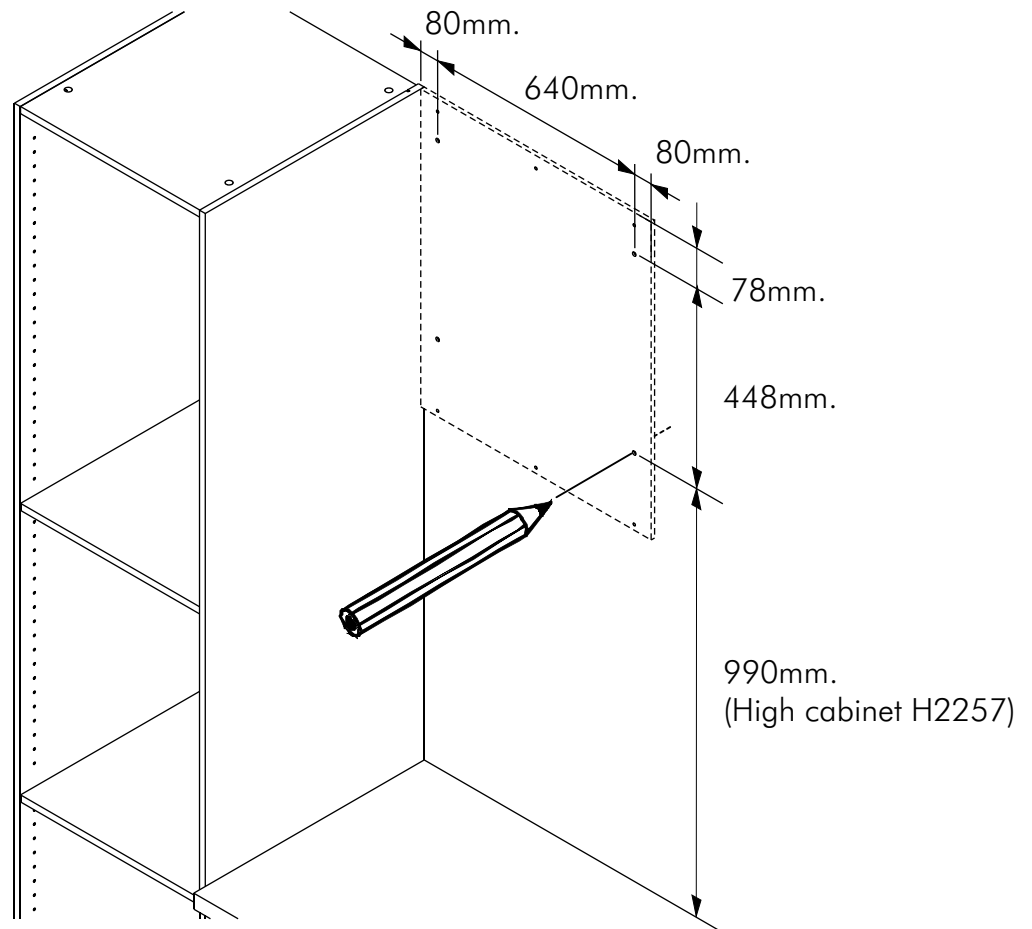

SMART KIT

Shelf steel 80-70

HARDWARE

-BODY SET

M6x40

x 6

M6x13

x 5

x 1

M4x50mm.

x 6

M4.5x60mm.

x 4

M3.5x13mm.

x 6

x 6

x 4

x 4

x 1

1.

2.

3.

4.(A)

4.(B)