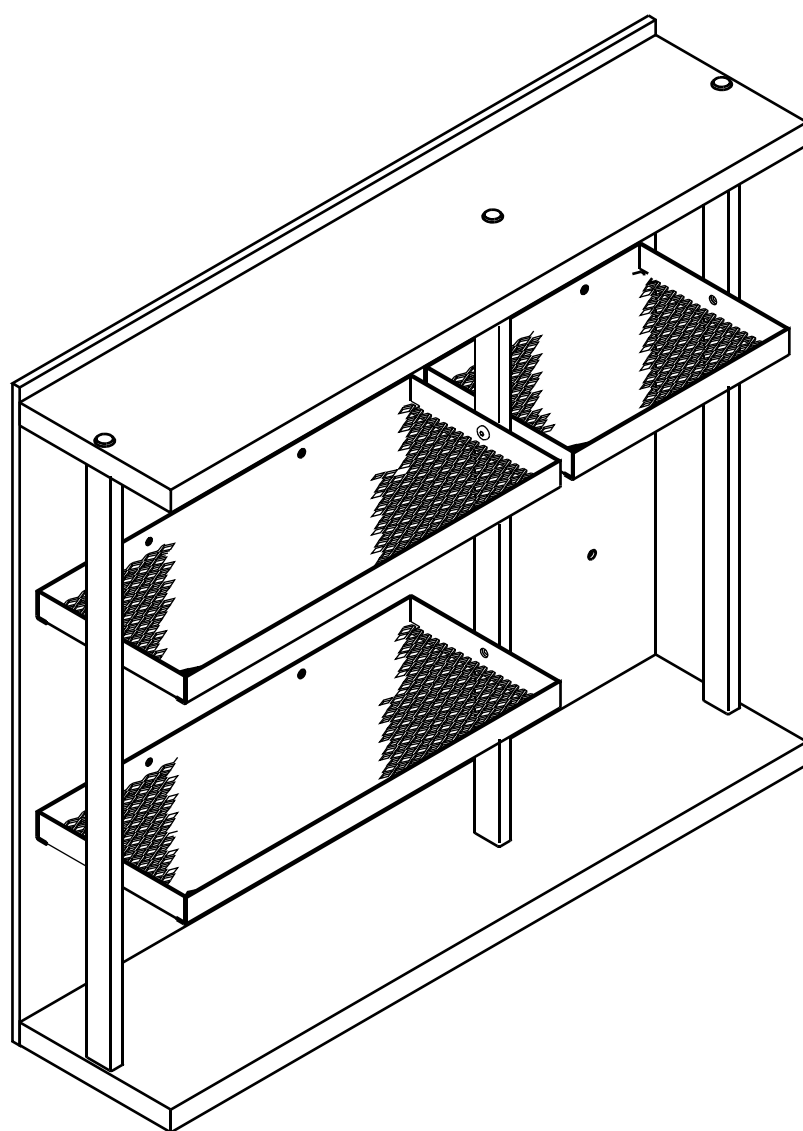

SMART KIT

Shelf steel 80-70

HARDWARE

-BODY SET

M6x40

x 6

M6x13

x 5

x 1

M4x50mm.

x 6

M4.5x60mm.

x 4

M3.5x13mm.

x 6

x 6