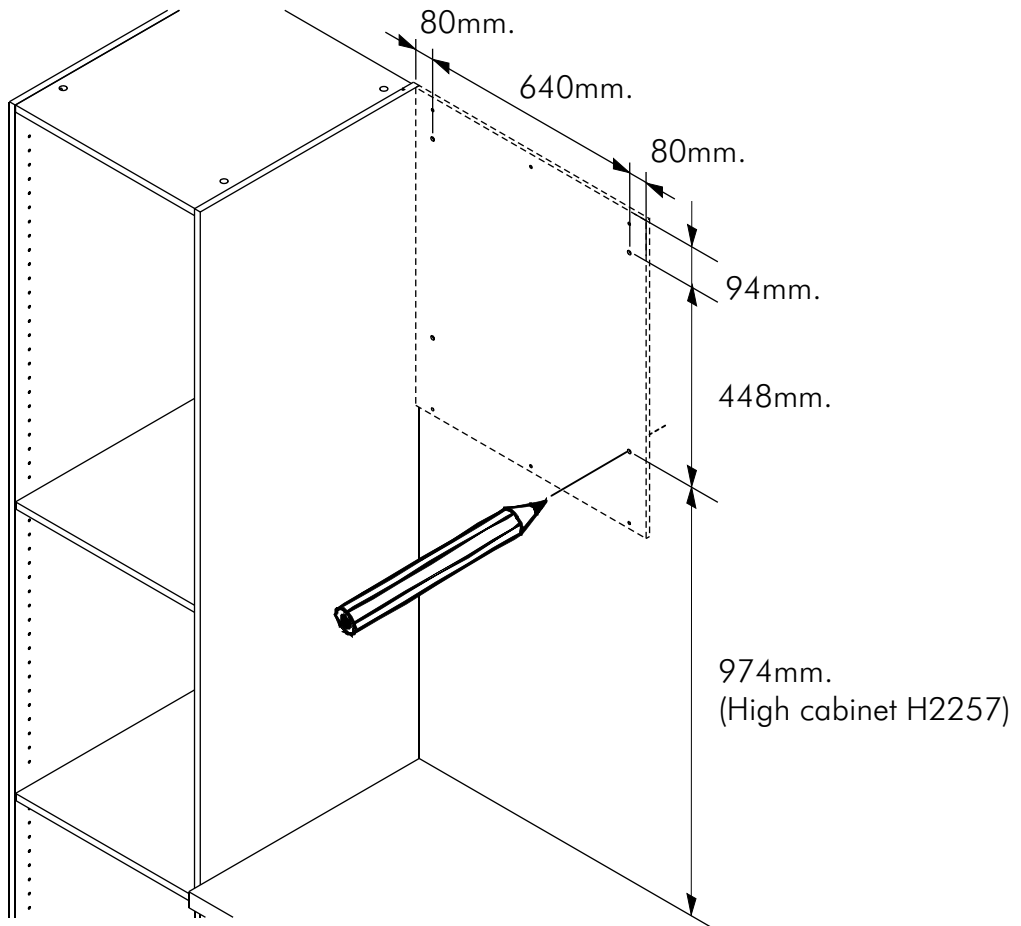

SMART KIT

Shelf steel 80-70

HARDWARE

-BODY SET

M6x40

x 6

M6x13

x 5

x 1

M4x50mm.

x 6

M4.5x60mm.

x 4

M3.5x13mm.

x 6

x 6

x 4

x 4

x 1

1.

2.

3.

4.(A)

4.(B)