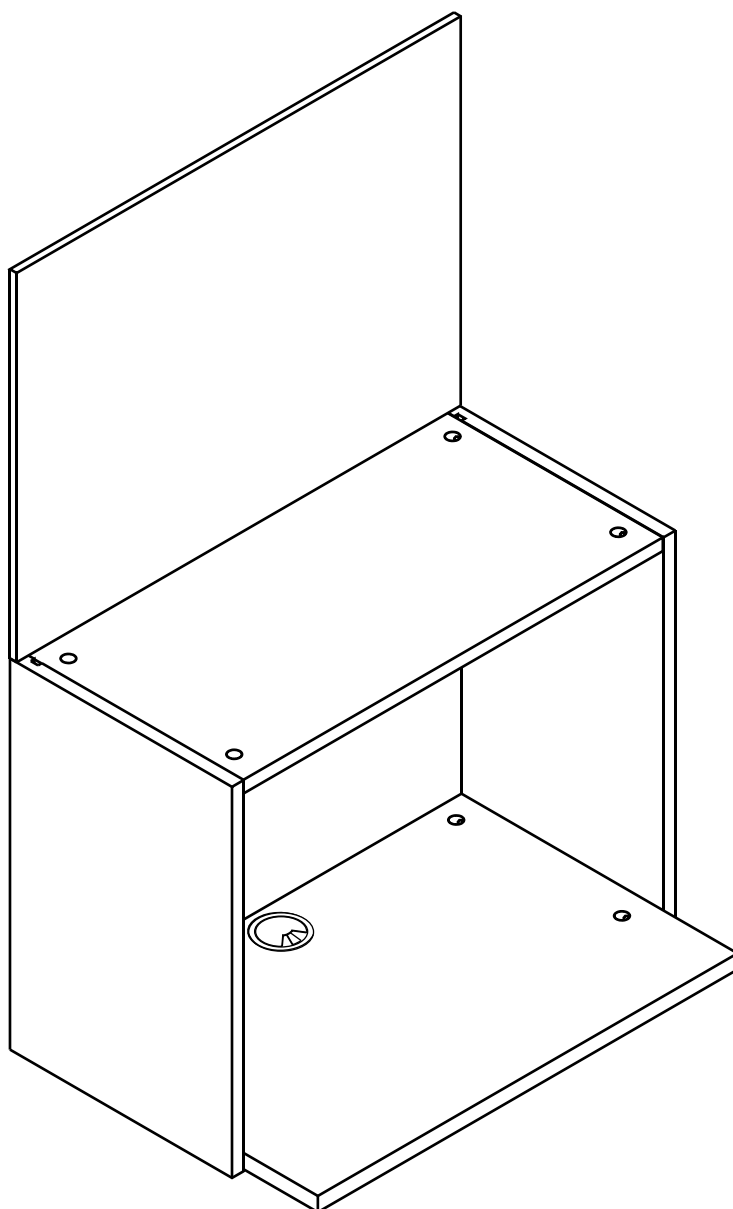

SMART KIT

Wall Cabinet Micro 60

CONNECT SYSTEM

HARDWARE

-BODY SET

x 8

x 8

(8x35)

x 12

M4x30mm.

x 4

M4x25mm.

x 2

x 6

x 4

M4.5x60mm.