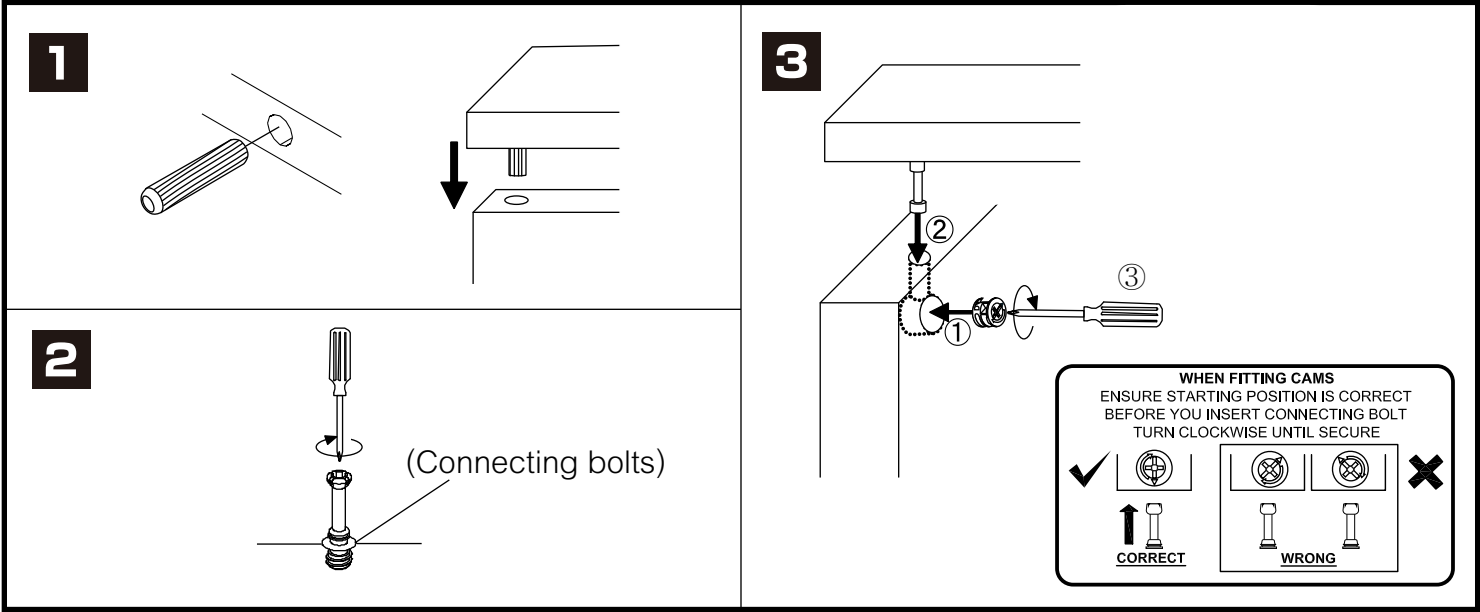

SMART KIT

Wall Cabinet Micro 60

CONNECT SYSTEM

HARDWARE

-BODY SET

x 8

x 8

(8x35)