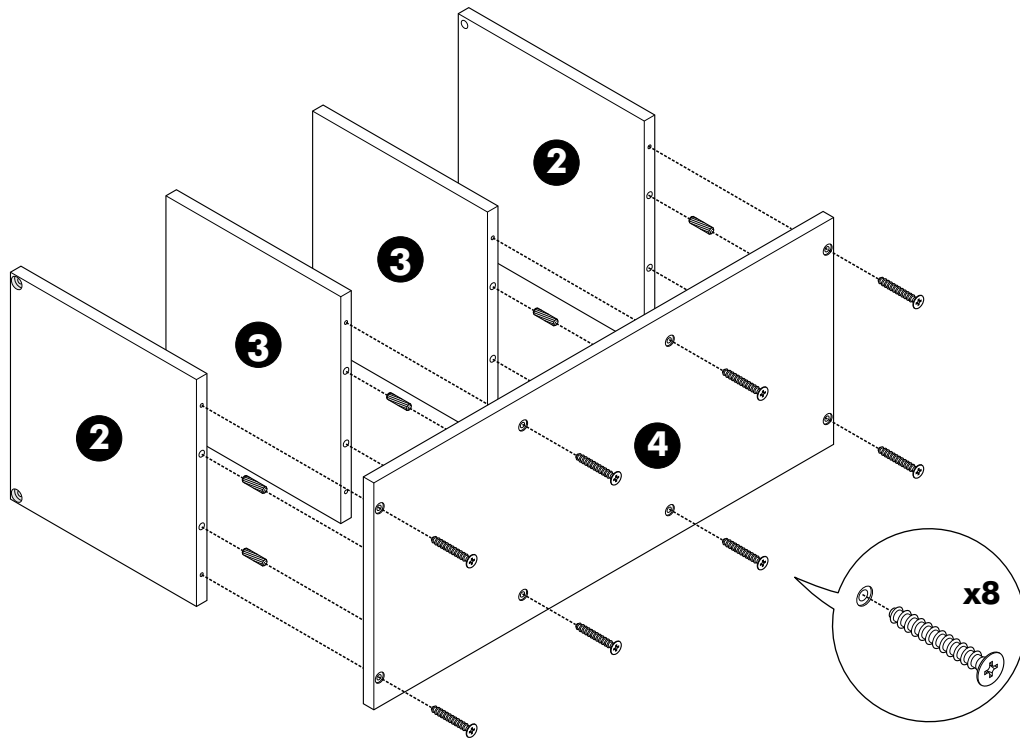

SMART KIT

Wall cabinet corner L30

CONNECT SYSTEM

HARDWARE

-BODY SET

#8x35

x 12

M6x30

x 4

M5.5x38

x 8

x 2

#M4x30

x 4

x 4

1.

2.

3.

4.