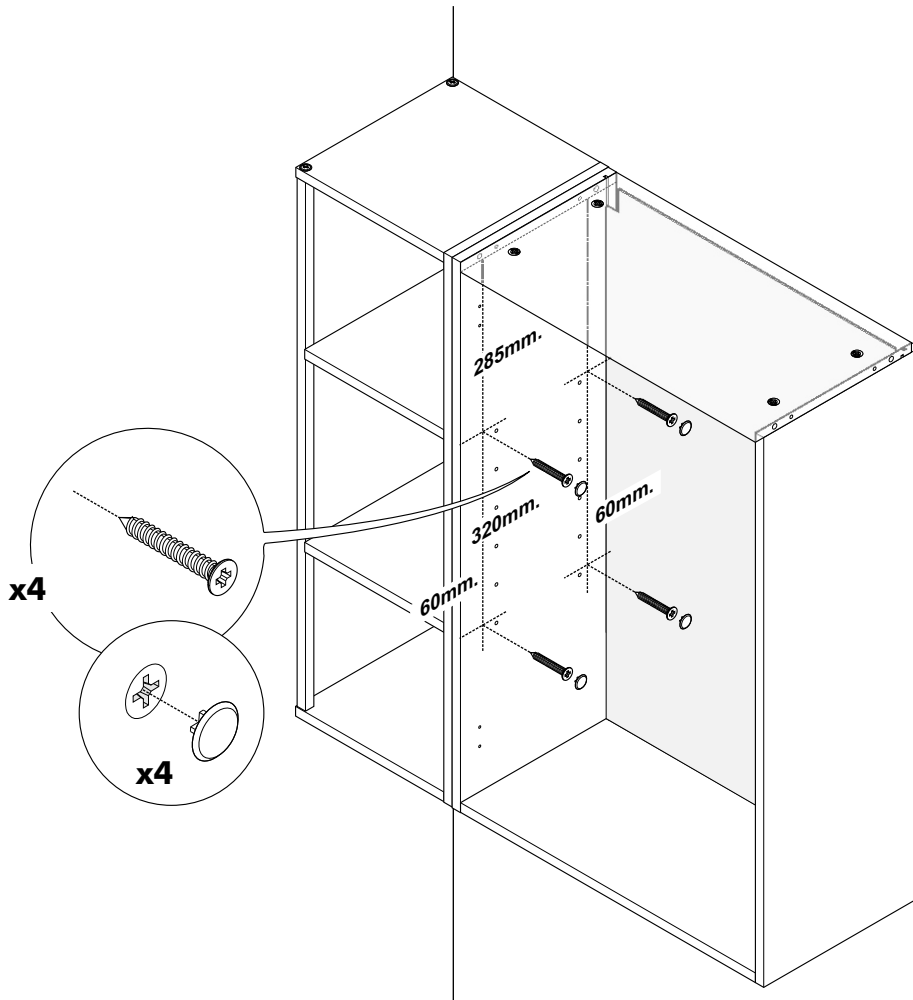

SMART KIT

Wall cabinet corner L30

CONNECT SYSTEM

HARDWARE

-BODY SET

#8x35

x 12

M6x30

x 4

M5.5x38

x 8

x 2

#M4x30

x 4

x 4

1.

2.

3.

4.