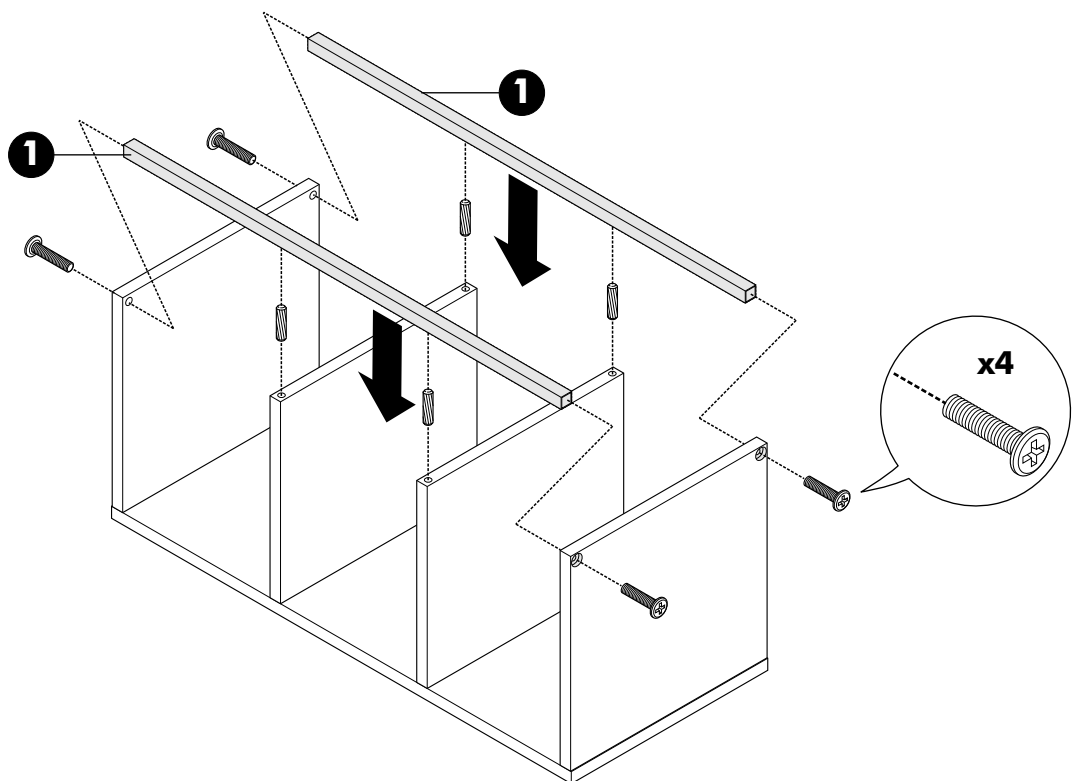

SMART KIT

Wall cabinet corner L30

CONNECT SYSTEM

HARDWARE

-BODY SET

#8x35

x 12

M6x30

x 4

M5.5x38

x 8

x 2

#M4x30

x 4

x 4

1.

2.

3.

4.