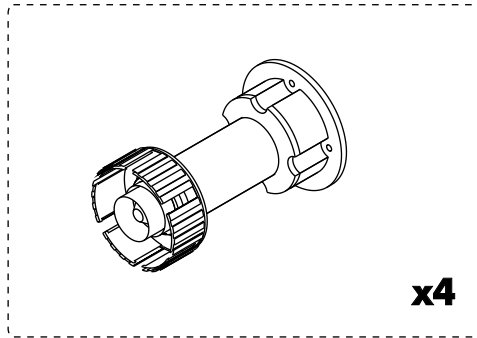

✓				✗
				
	CORRECT	WRONG		

HARDWARE

-BODY SET

x 8

x 8

(8x35)

x 12

M4x30mm.

x 4

M4x16mm.

x 28

x 4

x 2

x 12

x 12

x 3