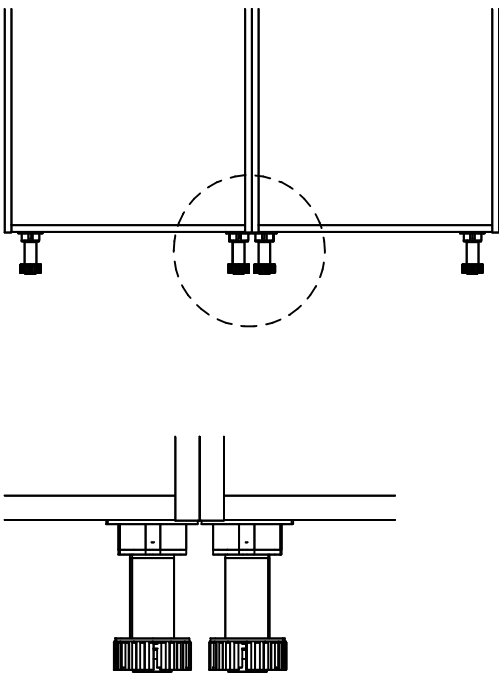

✓				✗
				
	CORRECT	WRONG		

HARDWARE

-BODY SET

x 8

x 8

(8x35)

x 12

M4x30mm.

x 4

M4x16mm.

x 28

x 4

x 2

x 12

x 12

x 3

x4

1.

2.

3.

4.(A)

4.(B)

5.

6.