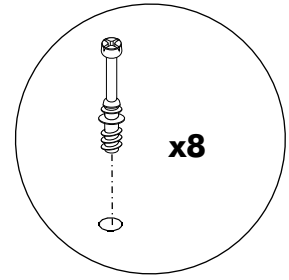

✓				✗
				
	CORRECT	WRONG		

HARDWARE

-BODY SET

x 8

x 8

(8x35)

x 12

M4x30mm.

x 4

M4x16mm.

x 28

x 4

x 2

x 12

x 12

x 3

x4

1.

2.

3.

4.(A)

4.(B)

5.

6.