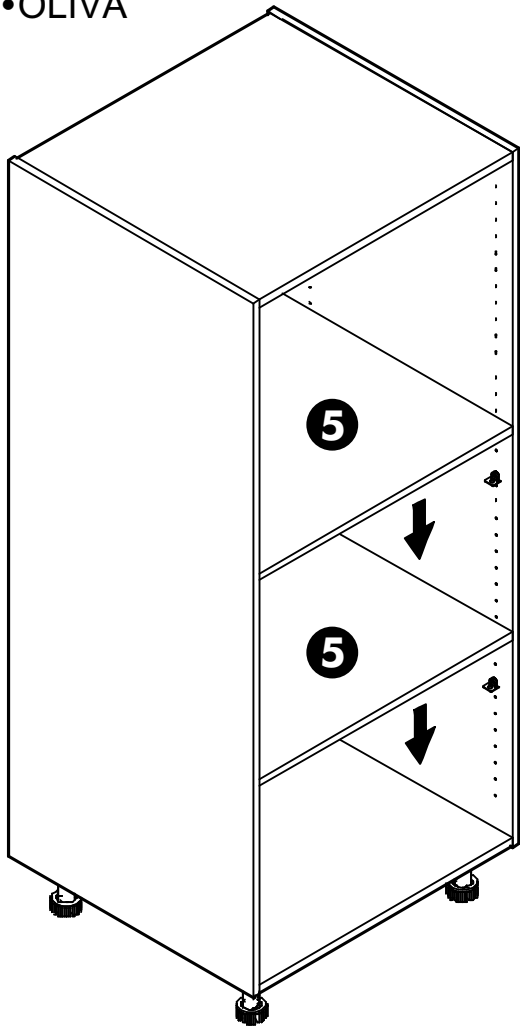

Option 3.

- •GELATO
- •POMODORO
- •PORRO PLUS
- •RICOTTA
- •PERA
- •OLIVA