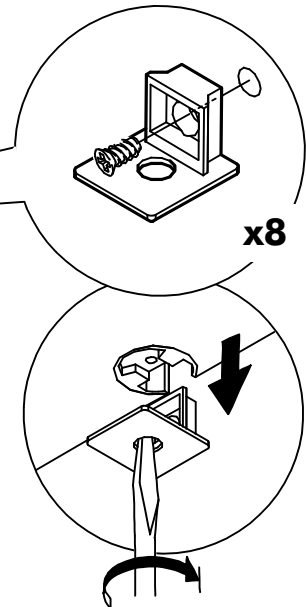

Option 5.

- POMODORO
- PORRO PLUS
- ILLUSION
- RICOTTA
- PERA
- OLIVA