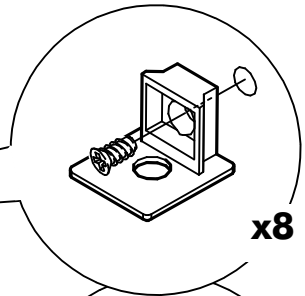

Option 3.

- •GELATO
- •POMODORO
- •PORRO PLUS
- •RICOTTA
- •PERA
- •OLIVA