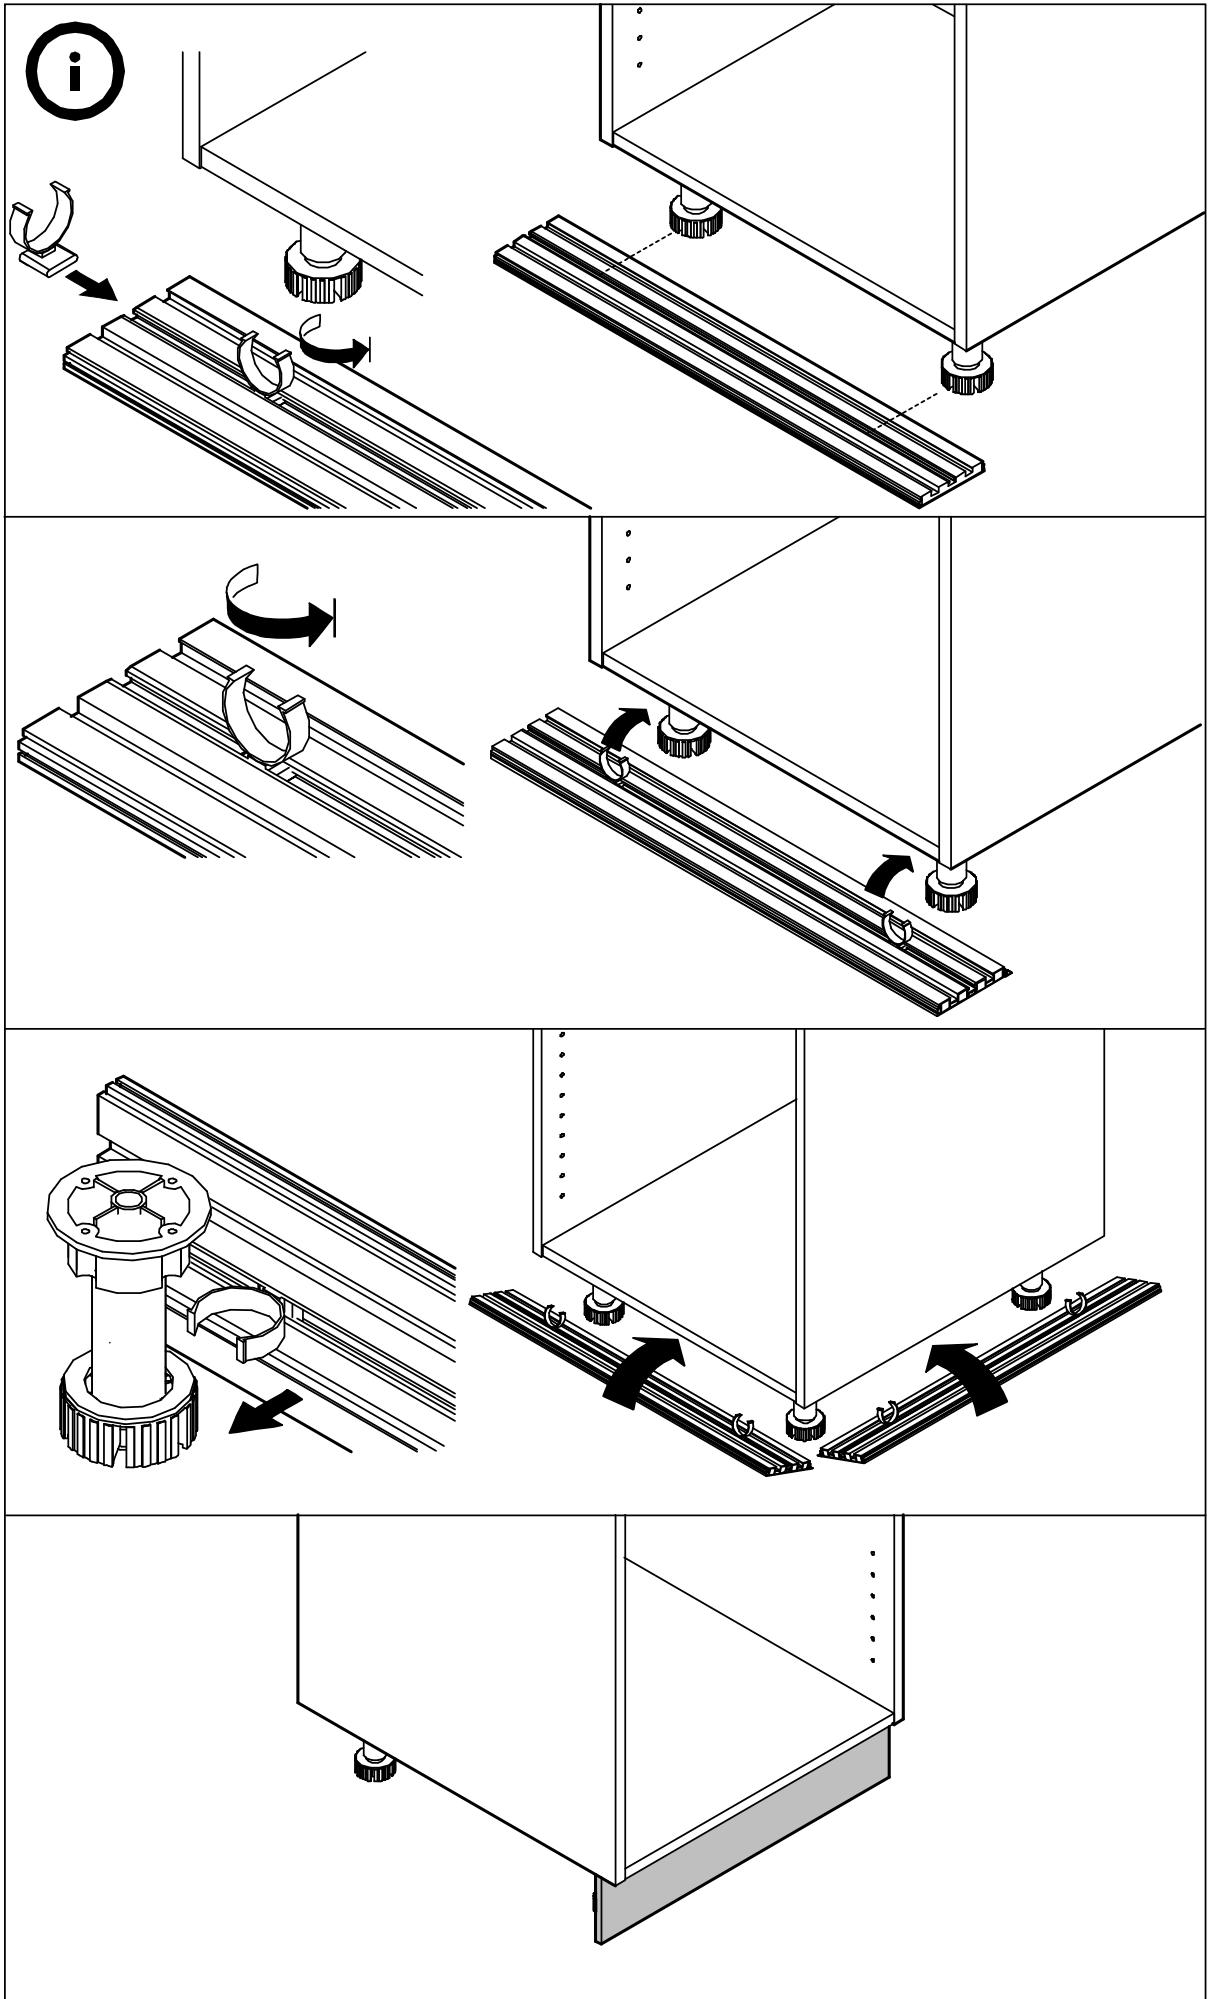

SMART KIT

High Cabinet W600xH1347

CONNECT SYSTEM

1

2

(Connecting bolts)

3

WHEN FITTING CAMS
ENSURE STARTING POSITION IS CORRECT
BEFORE YOU INSERT CONNECTING BOLT
TURN CLOCKWISE UNTIL SECURE

✓				✗
				
	CORRECT	WRONG		

HARDWARE

-BODY SET

x 8

x 8

(8x35)

x 12

M4x30mm.