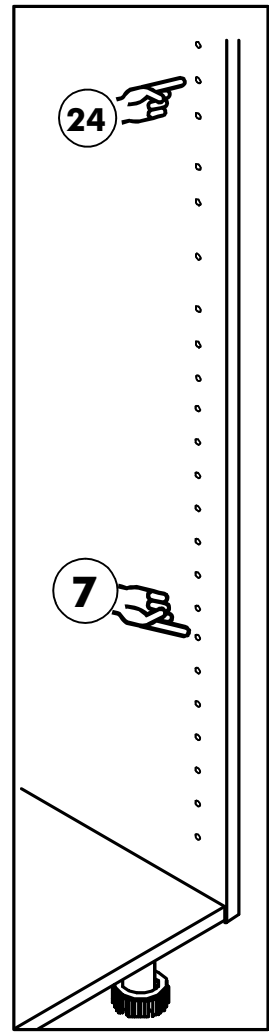

✓				✗
				
	CORRECT	WRONG		

HARDWARE

-BODY SET

x 8

x 8

(8x35)

x 12

M4x30mm.

x 4

M4x16mm.

x 28

x 4

x 2

x 12

x 12

x 3

x4

1.

2.

3.

4.(A)

4.(B)

5.

6.

Option 1.

- POMODORO
- PORRO PLUS
- RICOTTA
- PERA
- OLIVA

1.

2.

3.

Option 2.

- ILLUSION

1.