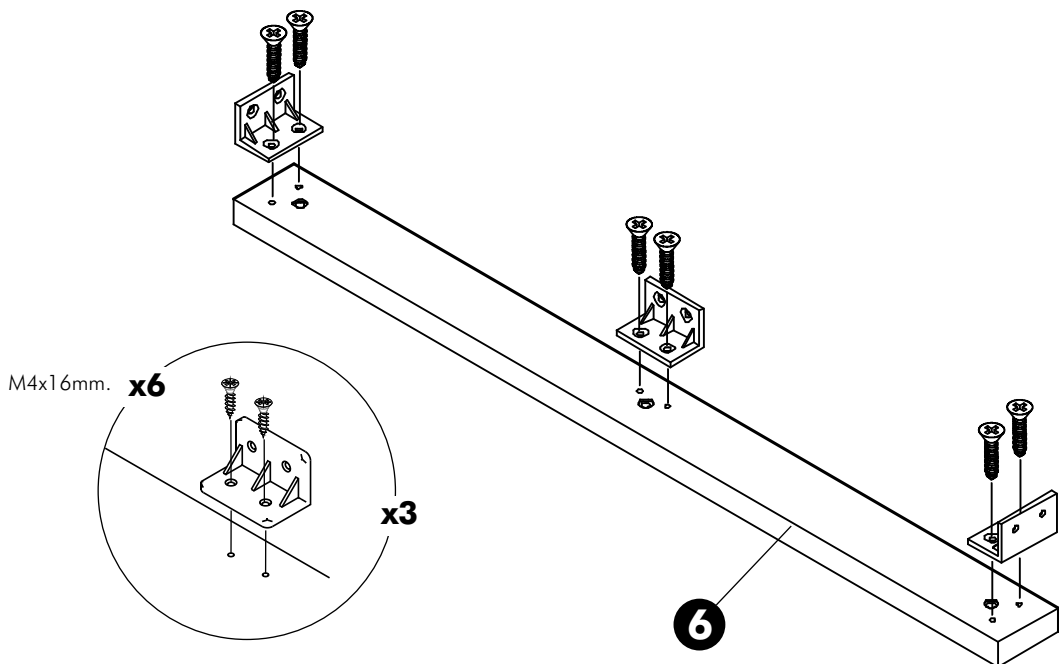

Option 2.

- ILLUSION

1.