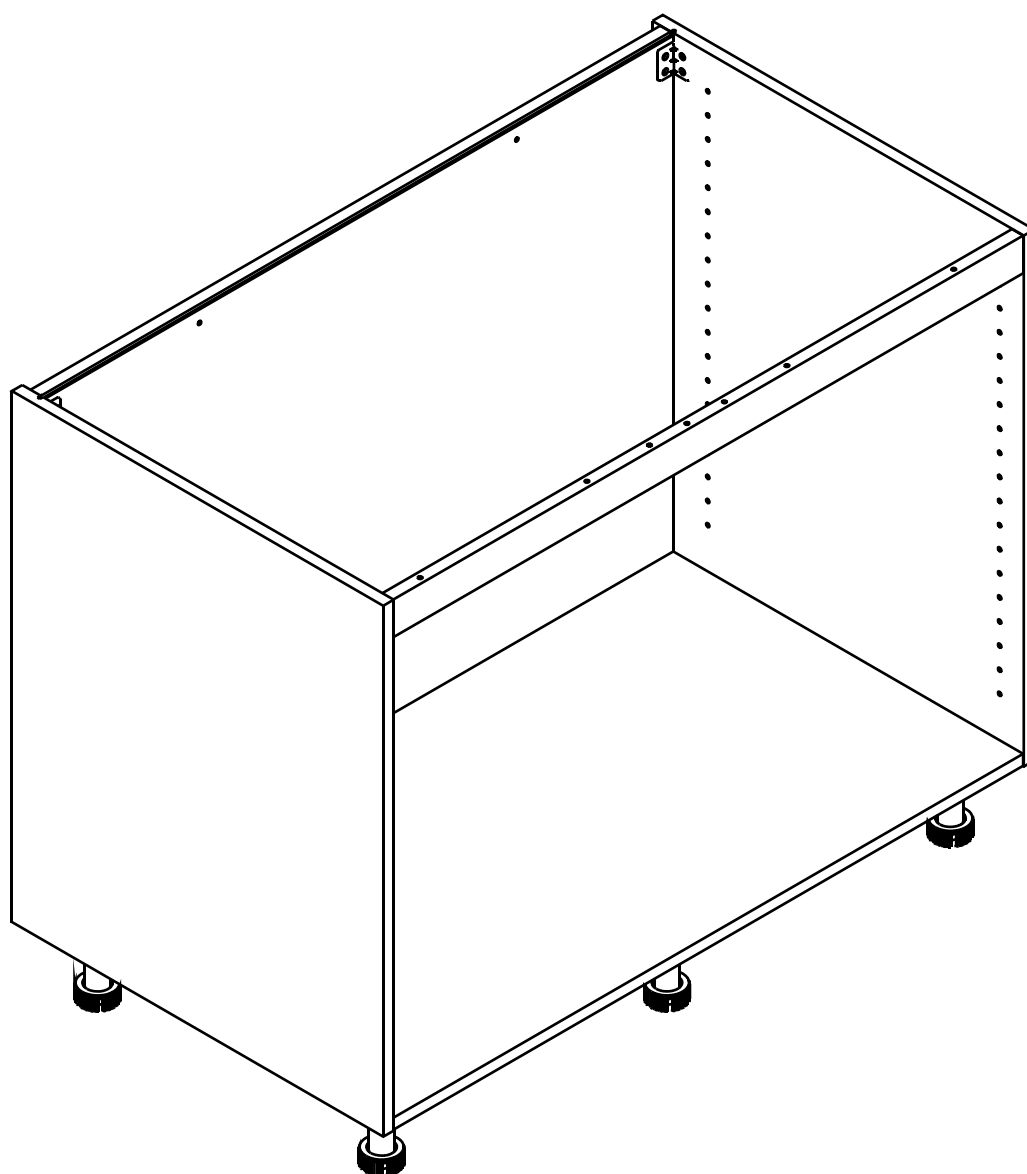

SMART KIT

Base Cabinet Sink 120

CONNECT SYSTEM

HARDWARE

-BODY SET

x 4

x 4

(8x35)

x 10

M4x30mm.

x 7

M4x16mm.

x 44

For W/Top 12Pcs.

x 4

x 3