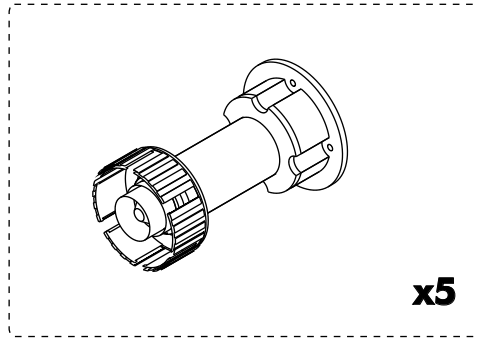

SMART KIT

Base Cabinet Sink 120

CONNECT SYSTEM

HARDWARE

-BODY SET

x 4

x 4

(8x35)

x 10

M4x30mm.

x 7

M4x16mm.

x 44

For W/Top 12Pcs.

x 4

x 3

For W/Top 3Pcs.

x 5

M4x16mm.

x 2

x5

1.

2.

3.