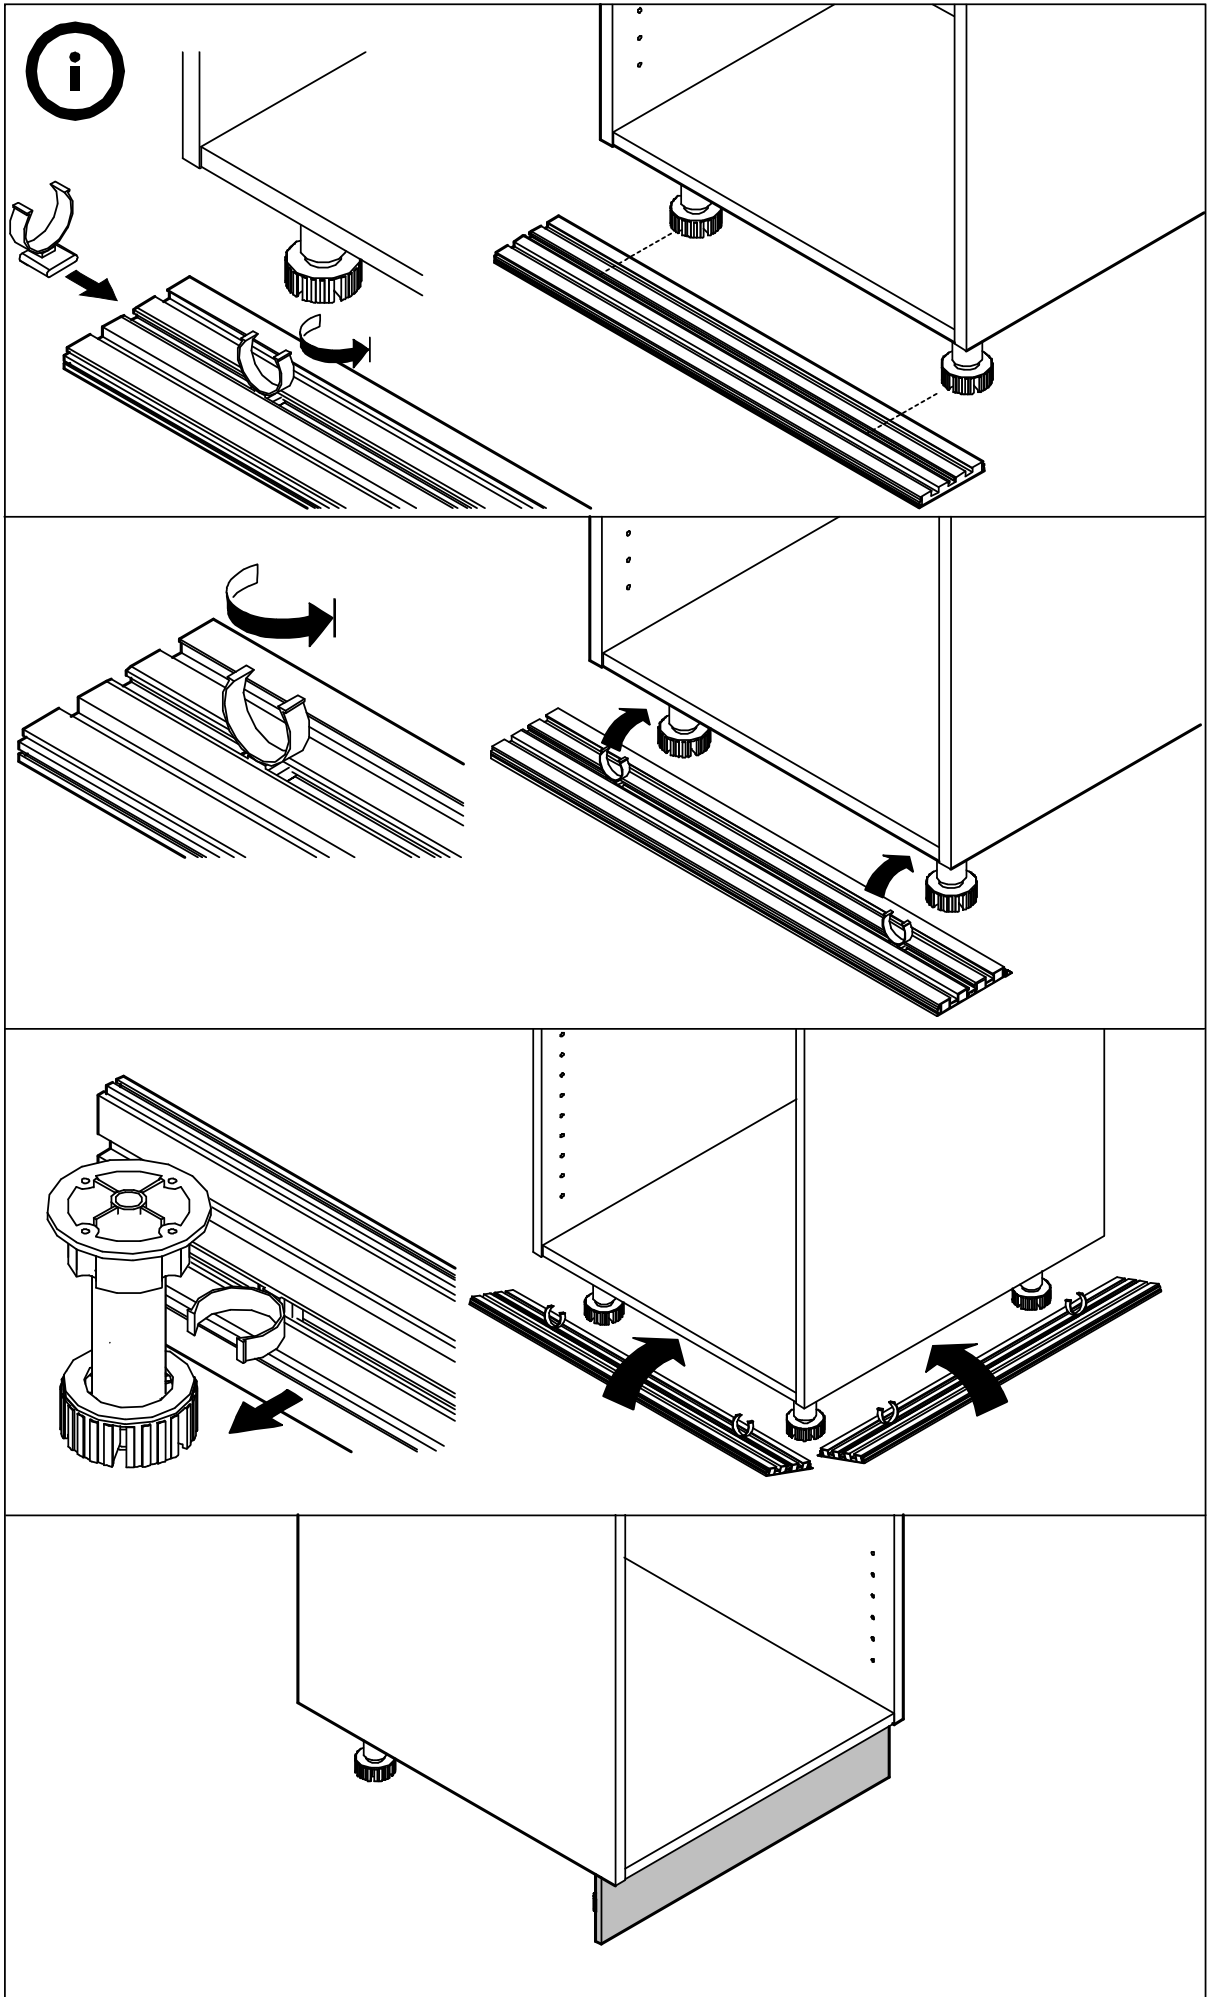

SMART KIT

Base Cabinet Sink 120

CONNECT SYSTEM

HARDWARE

-BODY SET

x 4

x 4

(8x35)

x 10

M4x30mm.

x 7

M4x16mm.

x 44

For W/Top 12Pcs.

x 4

x 3