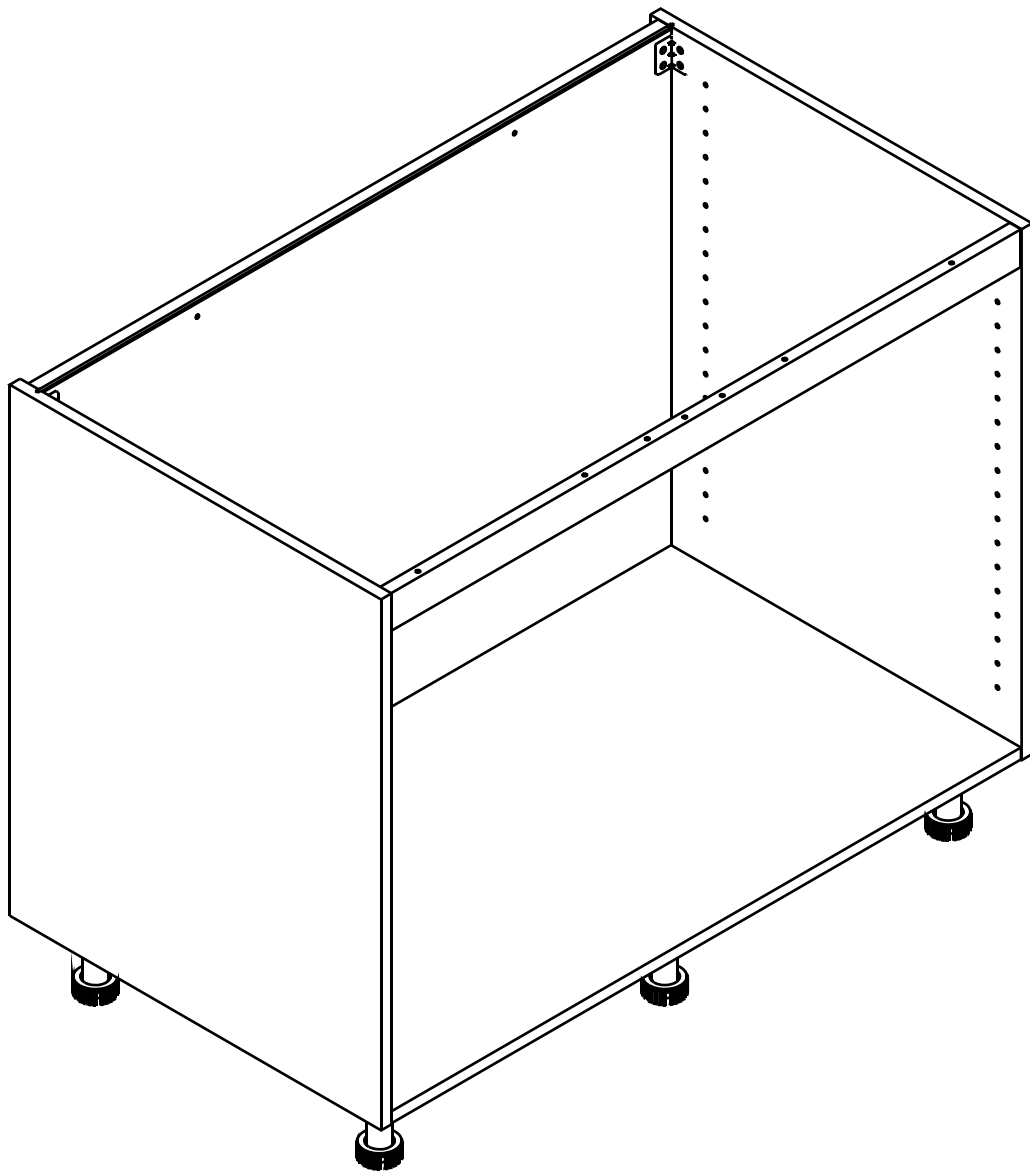

SMART KIT

Base Cabinet H on Top 100

CONNECT SYSTEM

HARDWARE

-BODY SET

x 4

x 4

(8x35)

x 10

M4x30mm.

x 7

M4x16mm.

x 44

For W/Top 12Pcs.

x 4

x 3

For W/Top 3Pcs.

x 5

M4x16mm.

x 2

x5

1.

2.

3.