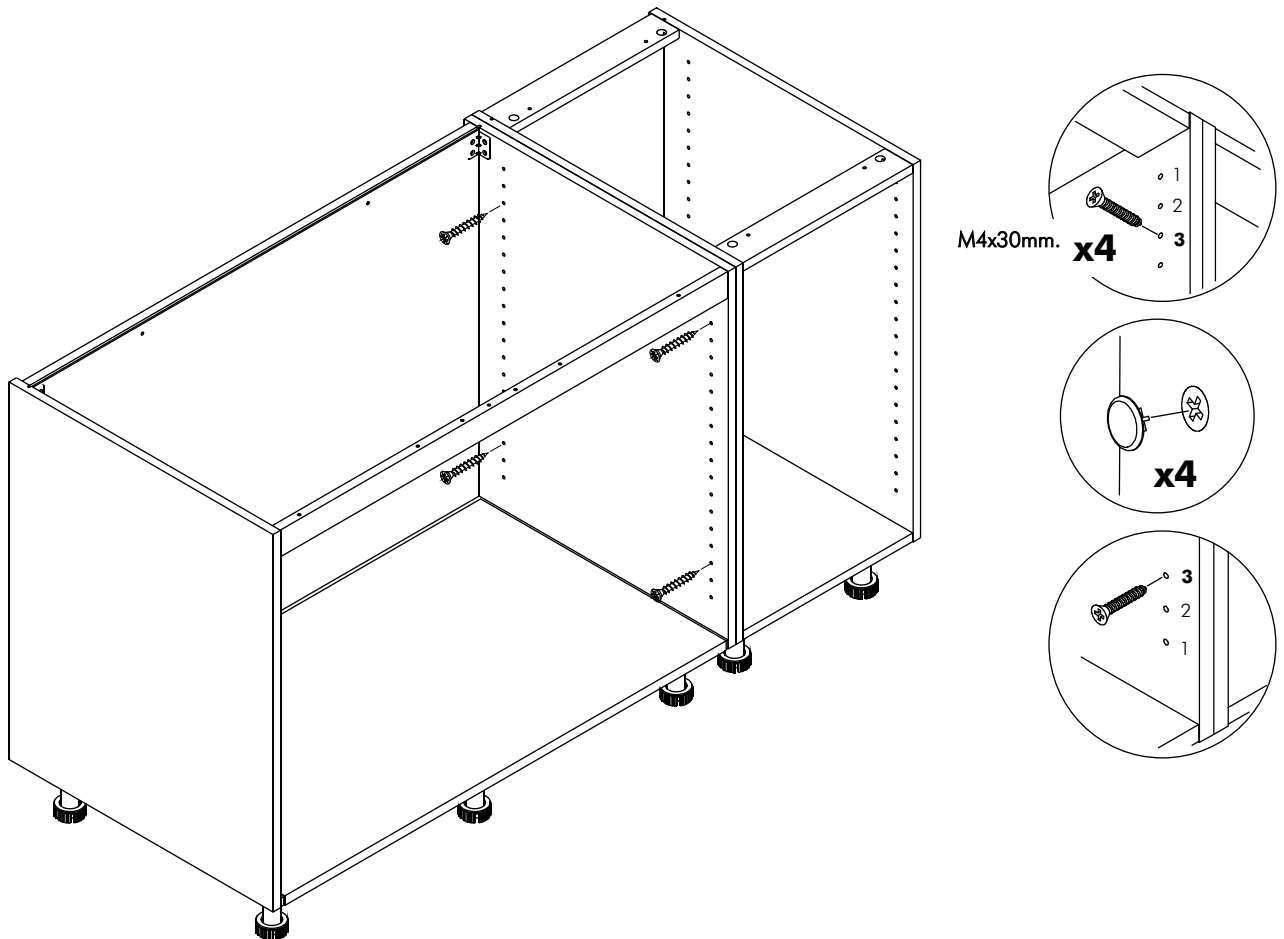

SMART KIT

Base Cabinet H on Top 100

CONNECT SYSTEM

HARDWARE

-BODY SET

x 4

x 4

(8x35)

4.(A)

4.(B)

M4x16mm.

x5

5.

6.

7.

8.