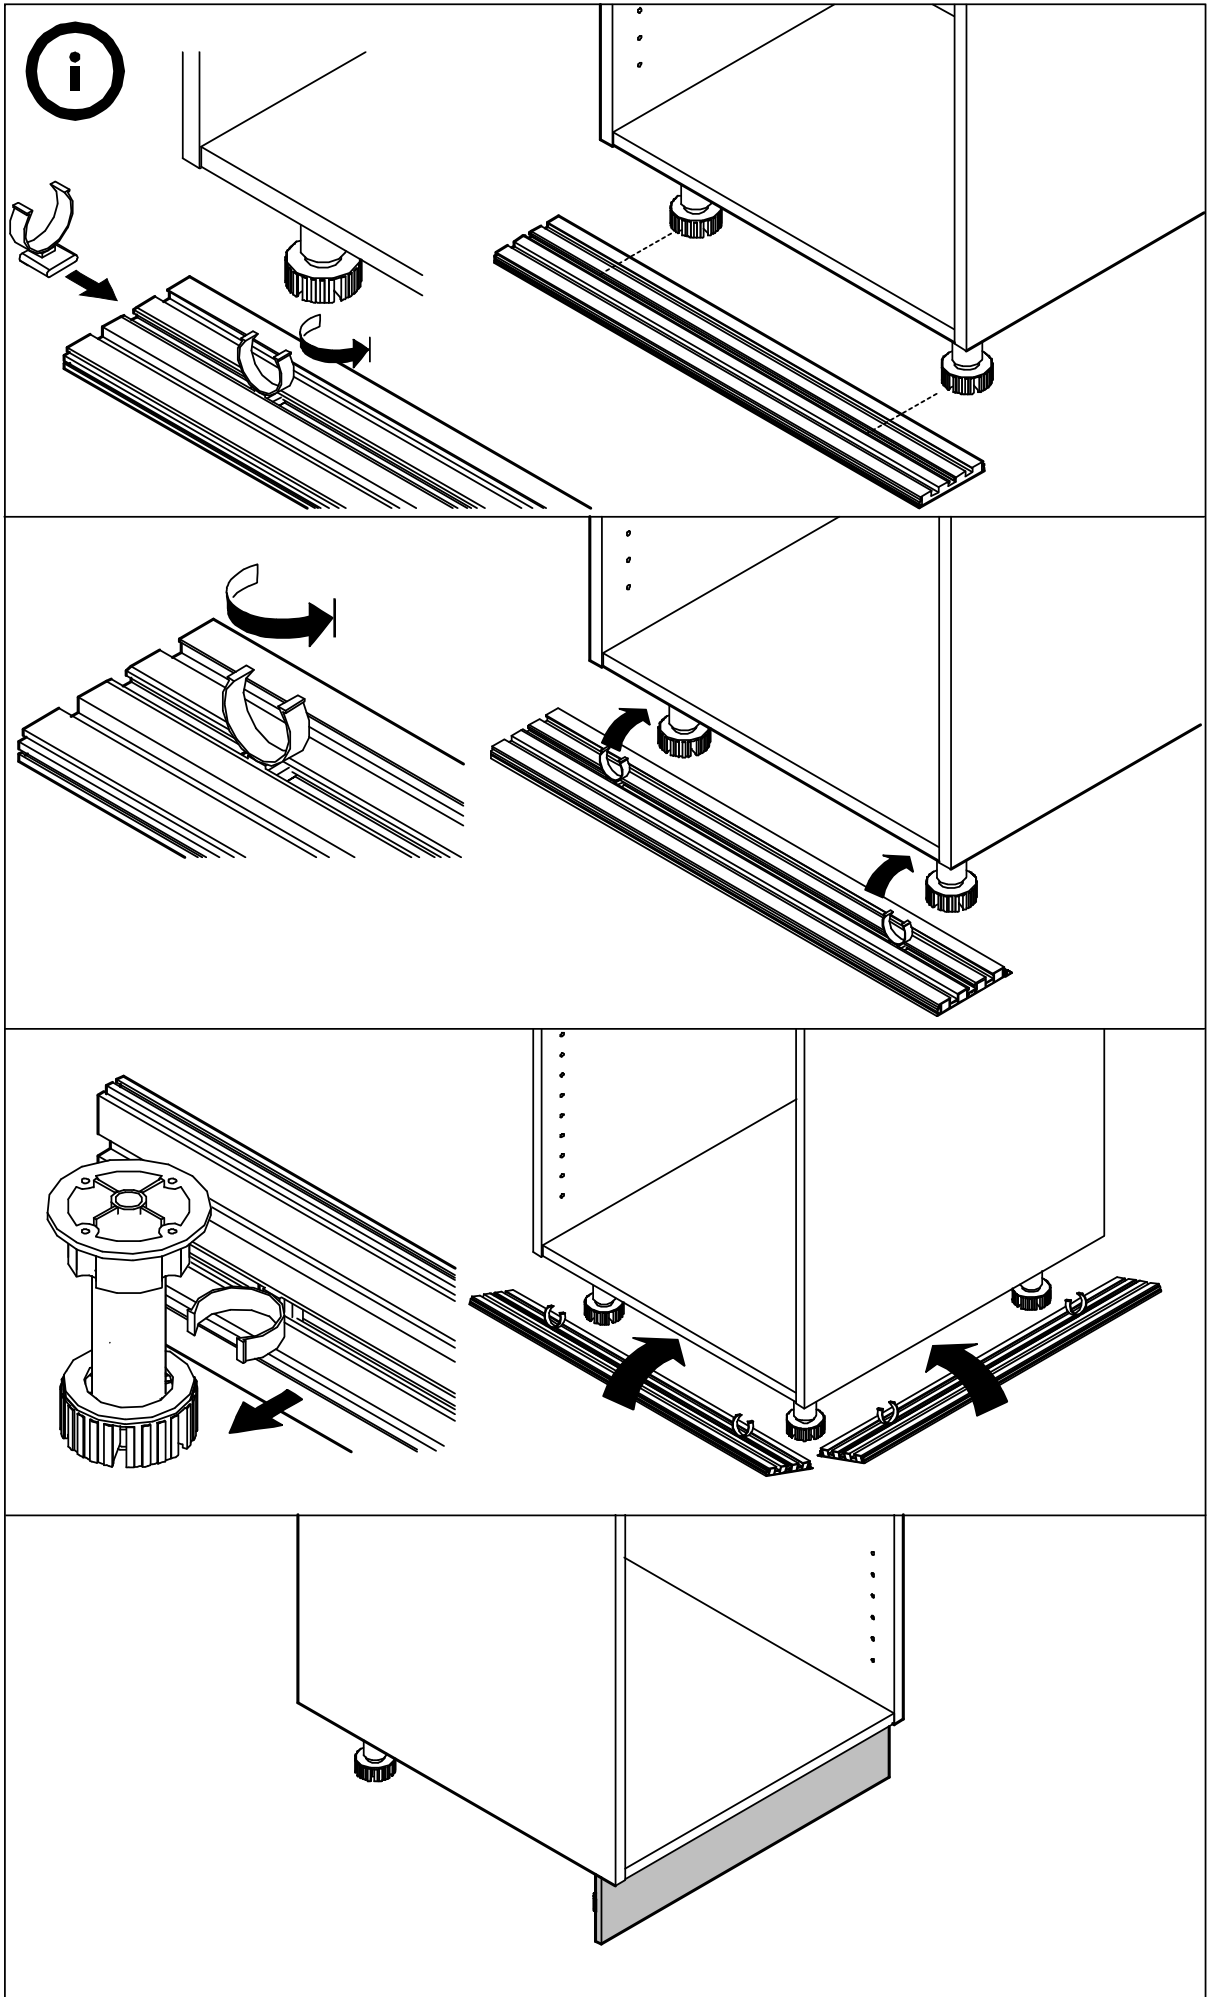

SMART KIT

Base Cabinet H on Top 100

CONNECT SYSTEM

HARDWARE

-BODY SET

x 4

x 4

(8x35)

x 10

M4x30mm.

x 7

M4x16mm.

x 44

For W/Top 12Pcs.

x 4

x 3

4.(A)

4.(B)

M4x16mm.

x5

5.

6.

7.

8.