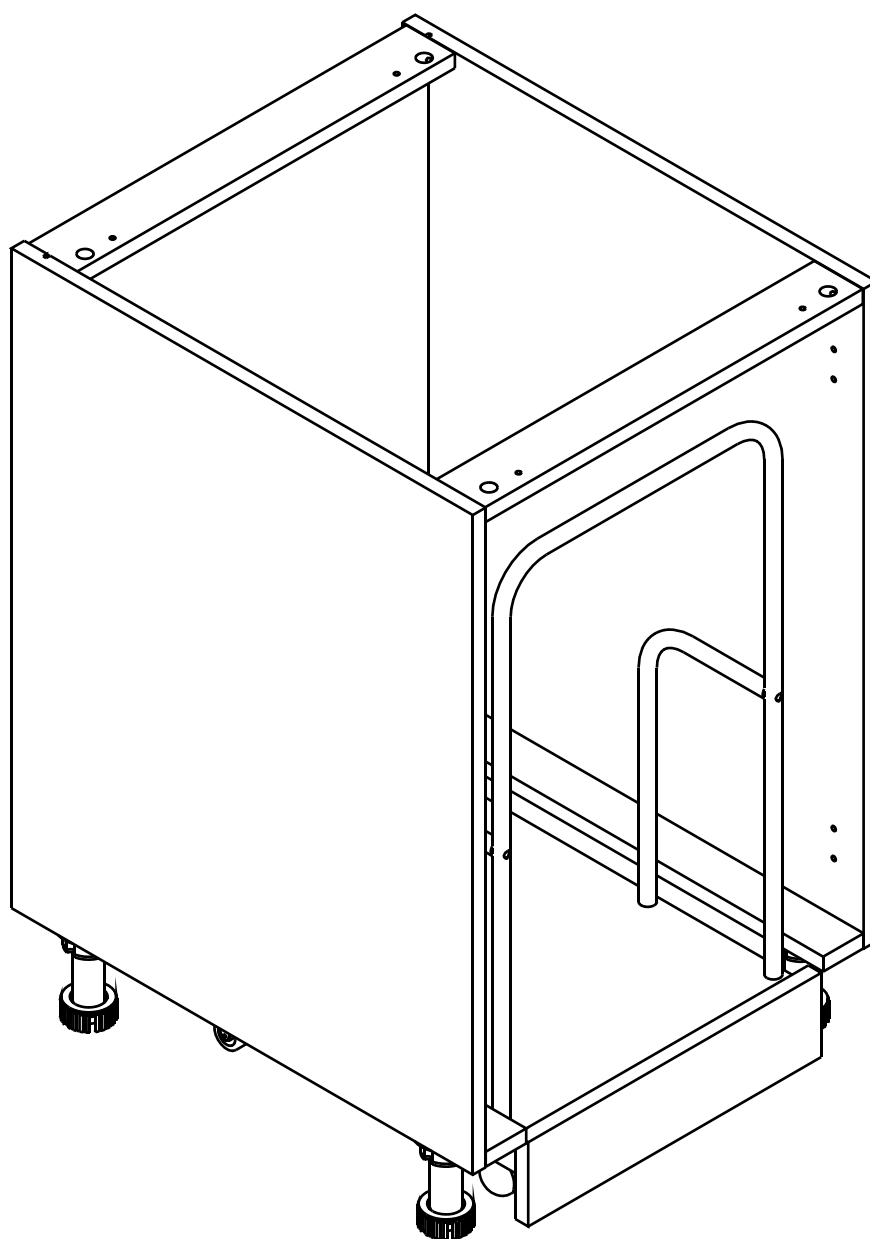

SMART KIT

Base Cabinet Gas tank 50

CONNECT SYSTEM

HARDWARE

x 14

x 14

(8x35)
x 16

x 2

M4x16mm.
x 20

x 2

x 2

x 4

x 4

M6x50mm.
x 4

M6x40mm.
x 2

M4x30mm.
x 11

M4x50mm.
x 2

M4x16mm.
x 12

x 6

x 2

x 1

x4

1.

2.