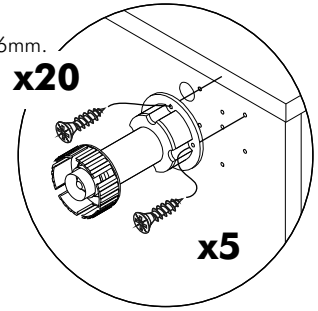

✓				✗
				
	CORRECT	WRONG		

HARDWARE

-BODY SET

x 4

x 4

(8x35)

x 10

M4x30mm.

x 7

M4x16mm.

x 44

For W/Top 12Pcs.

x 4

x 3

For W/Top 3Pcs.

x 5

M4x16mm.

x 2

x5

1.

2.

3.

4.(A)

M4x16mm.

x20

x5

4.(B)

M4x16mm.

x20

x5

5.

6.