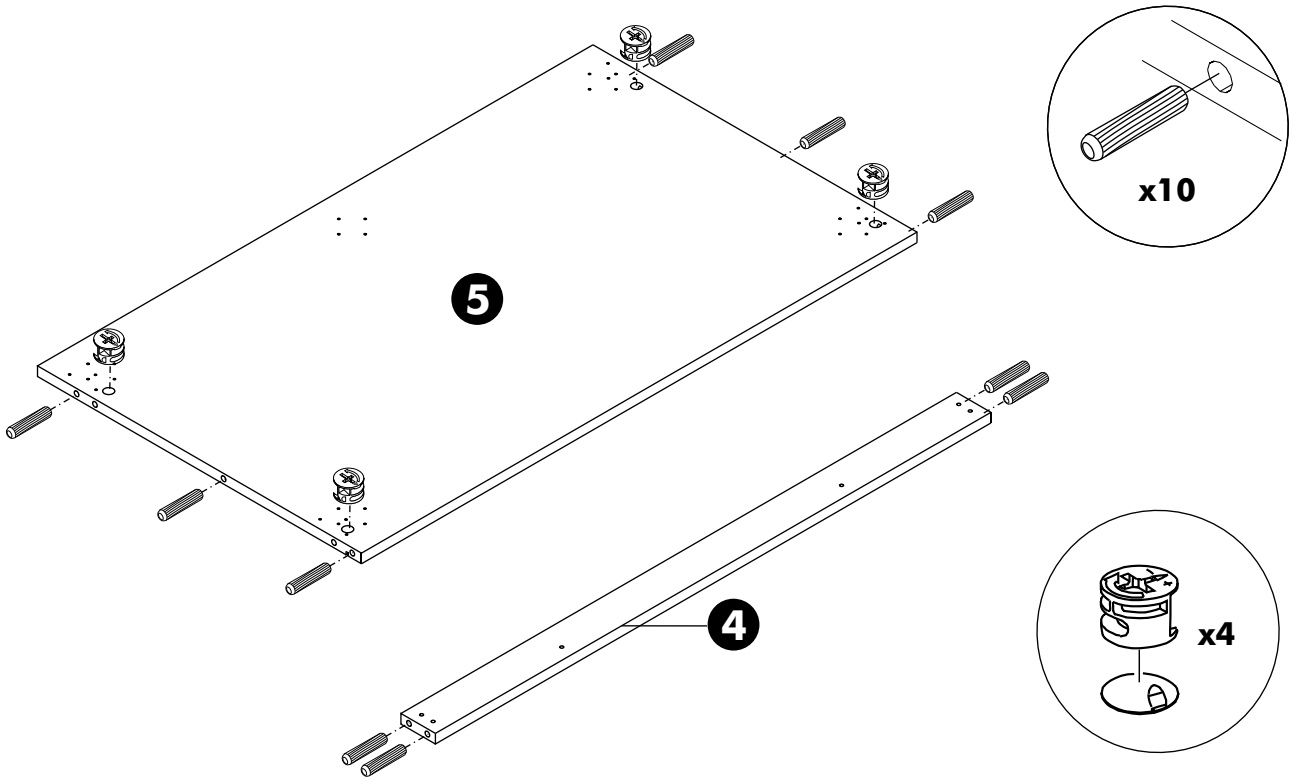

✓				✗
				
	CORRECT	WRONG		

HARDWARE

-BODY SET

x 4

x 4

(8x35)

x 10

M4x30mm.

M4x16mm.

x 2

x5

1.

2.

3.

4.(A)

M4x16mm.

x20

x5

4.(B)

M4x16mm.

x20

x5

5.

6.