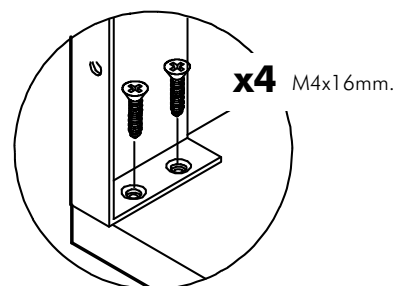

✓				✗
				
	CORRECT	WRONG		

HARDWARE

-BODY SET

x 4

x 4

(8x35)

x 10

M4x30mm.

x 7

M4x16mm.

x 44

For W/Top 12Pcs.

x 4

x 3

For W/Top 3Pcs.

x 5

M4x16mm.

x 2

x5

1.

2.

3.

4.(A)

M4x16mm.

x20

x5

4.(B)

M4x16mm.

x20

x5

5.

6.