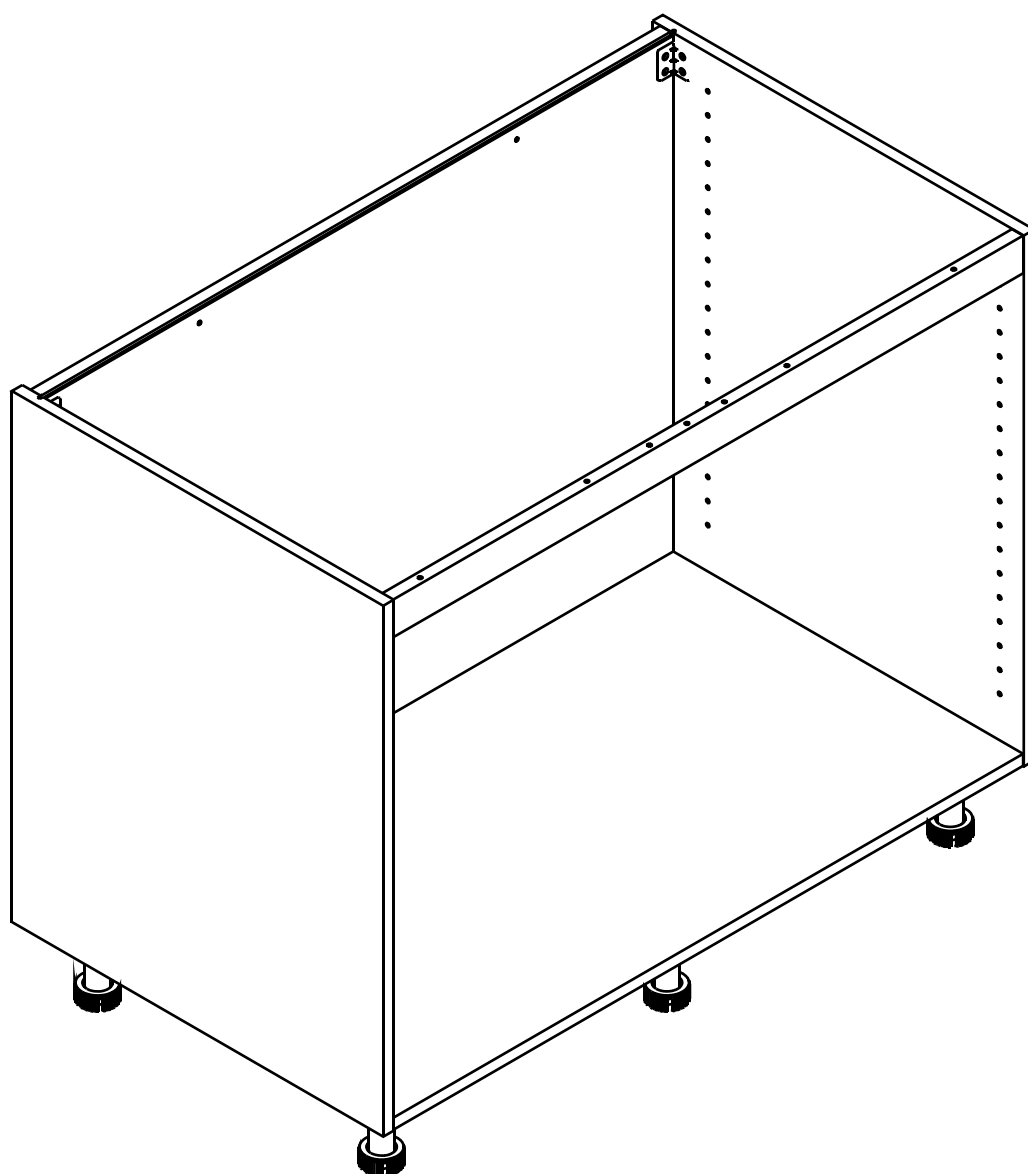

SMART KIT

Base Cabinet Cook Sink 80/100

CONNECT SYSTEM

1

2

(Connecting bolts)

3

WHEN FITTING CAMS
ENSURE STARTING POSITION IS CORRECT
BEFORE YOU INSERT CONNECTING BOLT
TURN CLOCKWISE UNTIL SECURE

✓				✗
				
	CORRECT	WRONG		

HARDWARE

-BODY SET

x 4

x 4

(8x35)

x 10

M4x30mm.

M4x16mm.

x 2

x5

1.

2.

3.

4.(A)

M4x16mm.