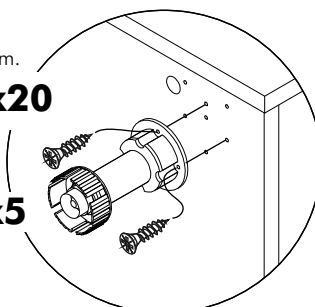

✓				✗
				
	CORRECT	WRONG		

HARDWARE

-BODY SET

x 4

x 4

(8x35)

x 10

M4x30mm.

x 7

M4x16mm.

x 44

For W/Top 12Pcs.

x 4

x 3

For W/Top 3Pcs.

x 5

M4x16mm.

x 2

x5

1.

2.

3.

4.(A)

M4x16mm.

x20

x5

4.(B)

M4x16mm.

x20

x5

5.

6.