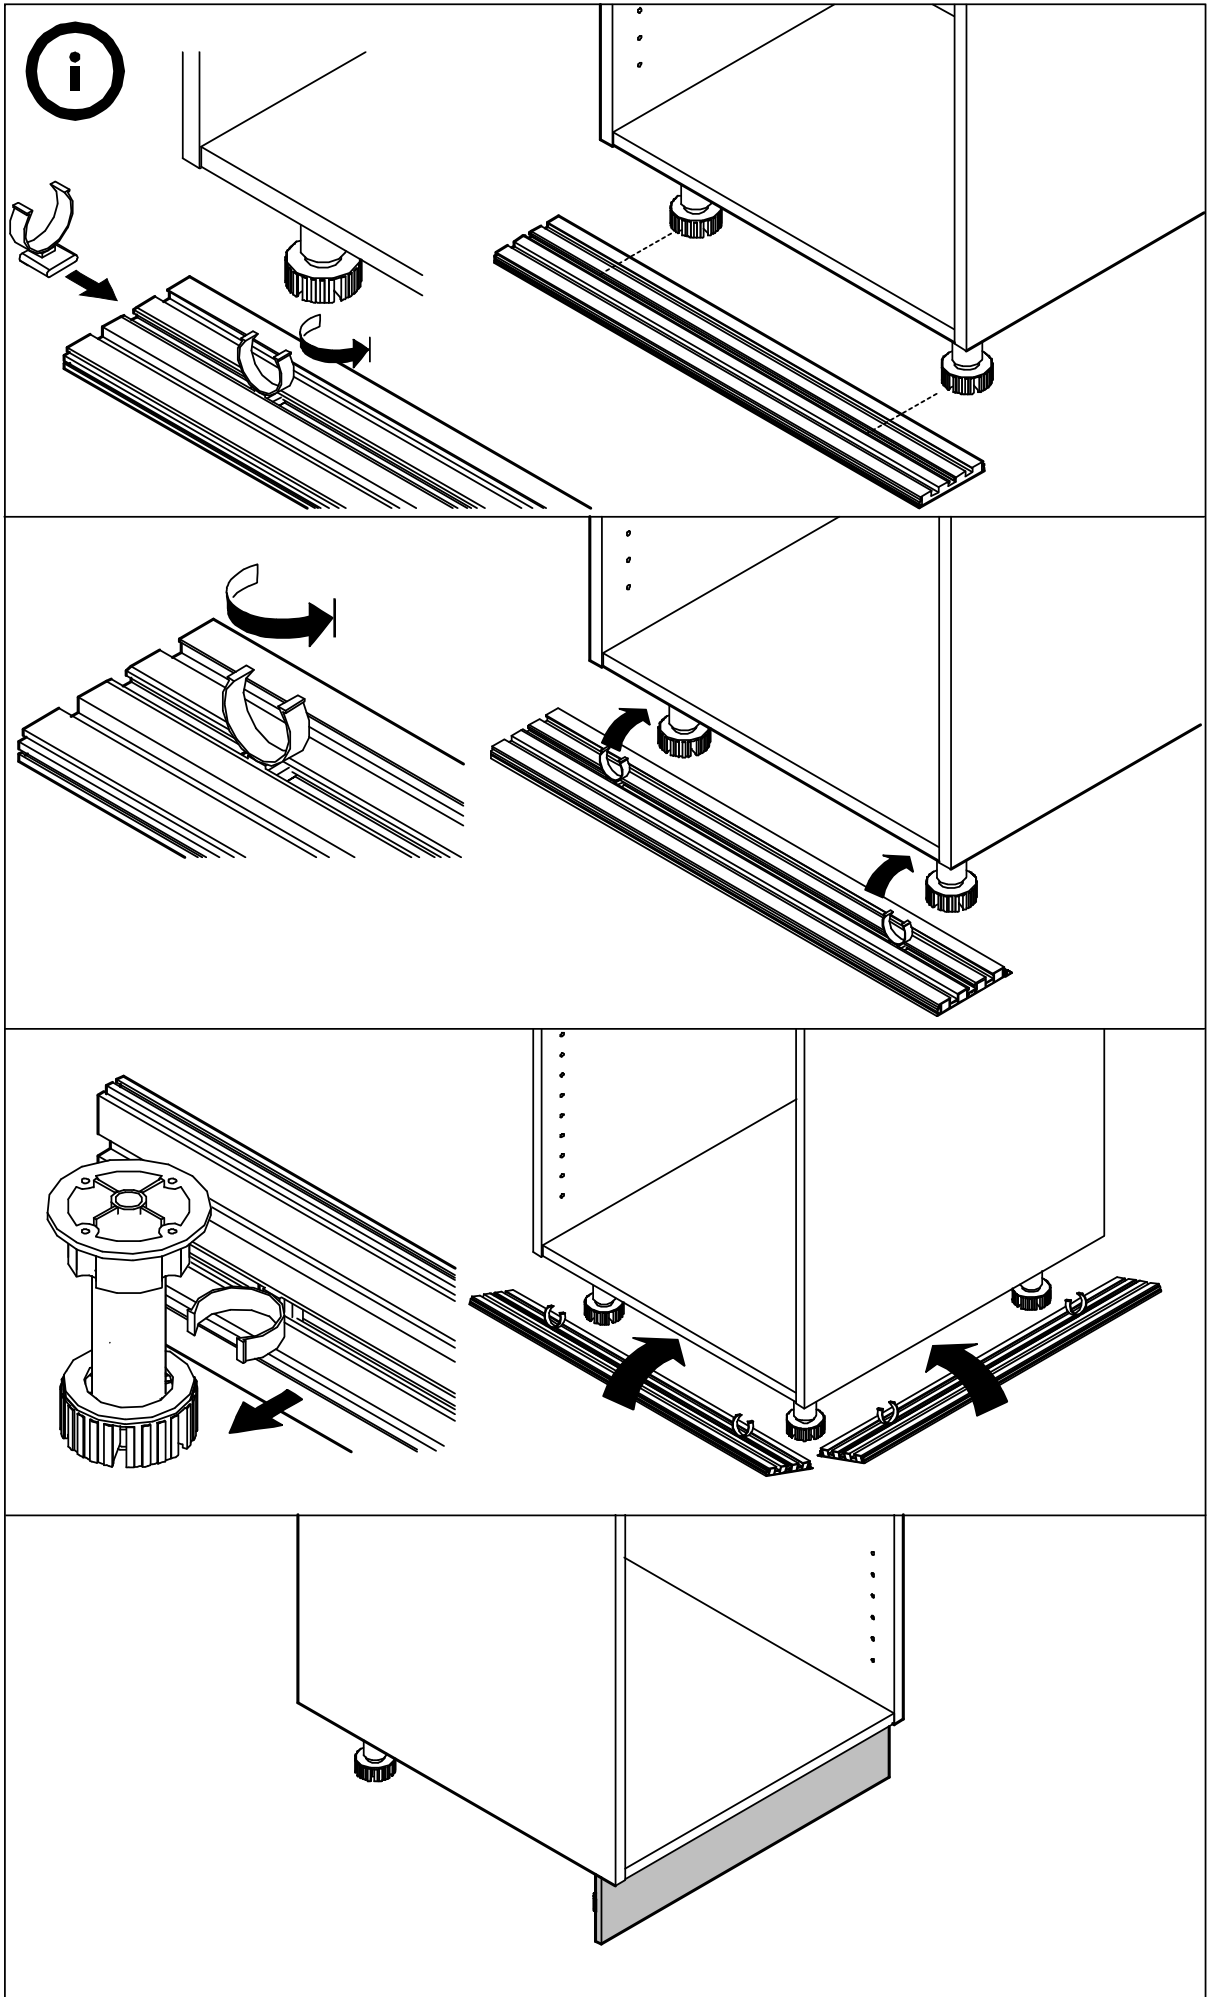

SMART KIT

Base Cabinet Cook Sink 80/100

CONNECT SYSTEM

1

2

(Connecting bolts)

3

WHEN FITTING CAMS
ENSURE STARTING POSITION IS CORRECT
BEFORE YOU INSERT CONNECTING BOLT
TURN CLOCKWISE UNTIL SECURE

✓				✗
				
	CORRECT	WRONG		

HARDWARE

-BODY SET

x 4

x 4

(8x35)

x 10

M4x30mm.

M4x16mm.

x 2

x5

1.

2.

3.

4.(A)

M4x16mm.