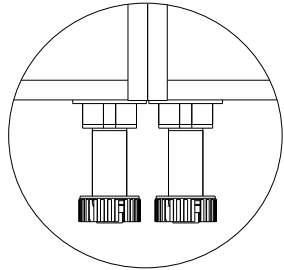

✓				✗
				
	CORRECT	WRONG		

HARDWARE

-BODY SET

x 4

x 4

(8x35)

x 10

M4x30mm.

x 7

M4x16mm.

x 44

For W/Top 12Pcs.

x 4

x 3

For W/Top 3Pcs.

x 5

M4x16mm.

x 2

x5

1.

2.

3.

4.(A)

M4x16mm.

x20

x5

4.(B)

M4x16mm.

x20

x5

5.

6.