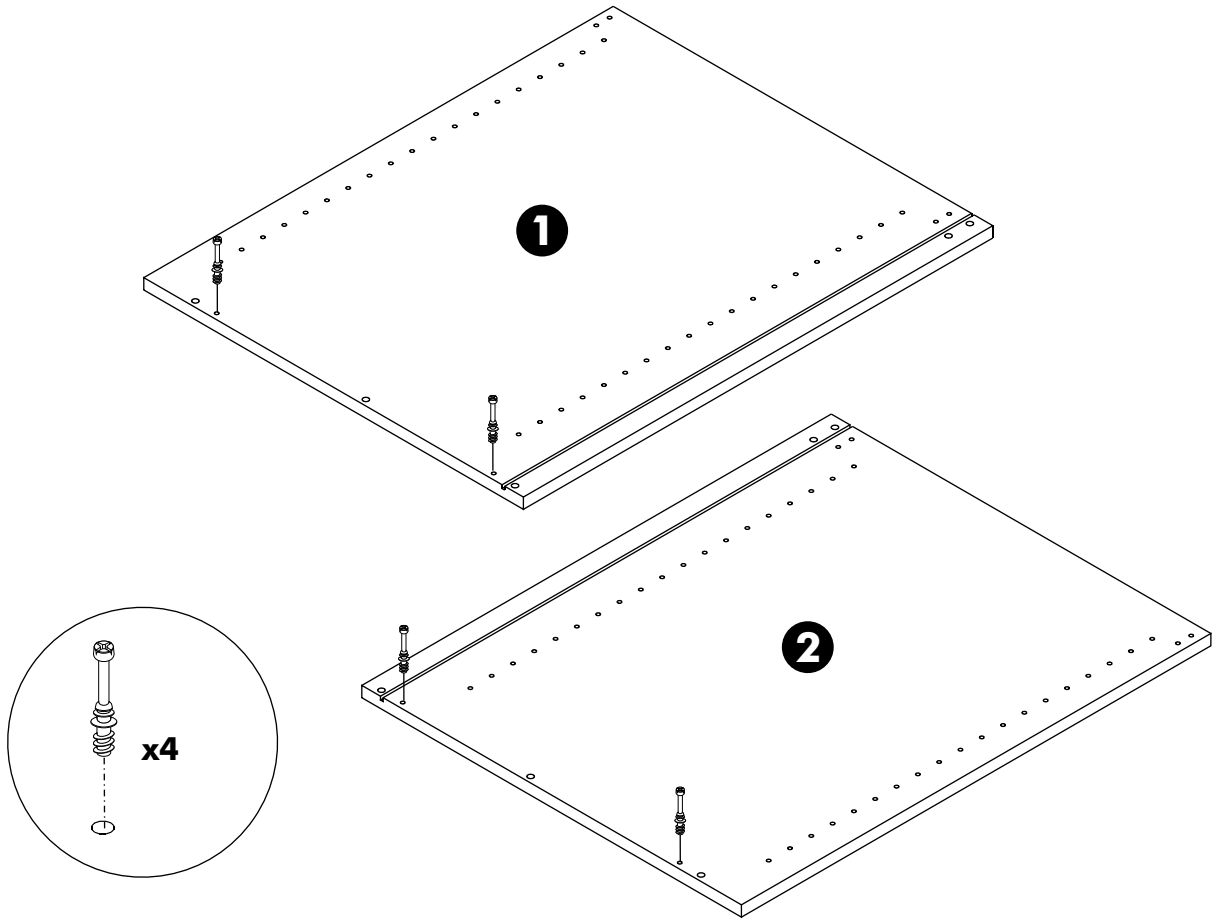

✓				✗
				
	CORRECT	WRONG		

HARDWARE

-BODY SET

x 4

x 4

(8x35)

x 10

M4x30mm.

x 7

M4x16mm.

x 44

For W/Top 12Pcs.

x 4

x 3

For W/Top 3Pcs.

x 5

M4x16mm.

x 2

x5

1.

2.

3.

4.(A)

M4x16mm.

x20

x5

4.(B)

M4x16mm.

x20

x5

5.

6.