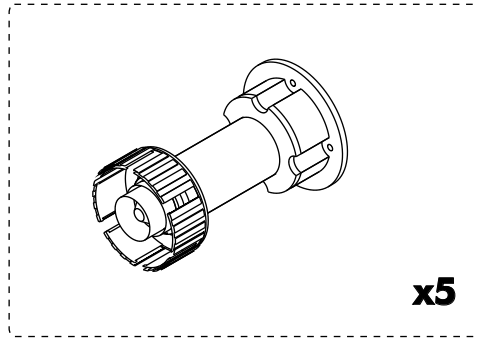

✓				✗
				
	CORRECT	WRONG		

HARDWARE

-BODY SET

x 4

x 4

(8x35)

x 10

M4x30mm.

x 7

M4x16mm.

x 44

For W/Top 12Pcs.

x 4

x 3

For W/Top 3Pcs.

x 5

M4x16mm.

x 2

x5

1.

2.

3.

4.(A)

M4x16mm.