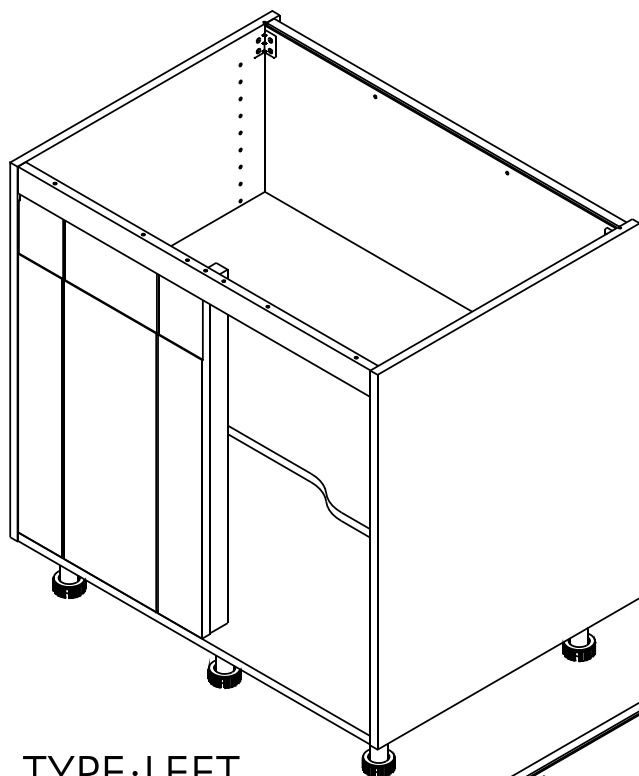

SMART KIT

Base Cabinet Corn 80/100

TYPE:LEFT

TYPE:RIGHT

CONNECT SYSTEM

HARDWARE

-BODY SET

x 4

x 4

(8x35)

x 10

M4x30mm.

x 15

M4x16mm.

x 44

For W/Top 12Pcs.