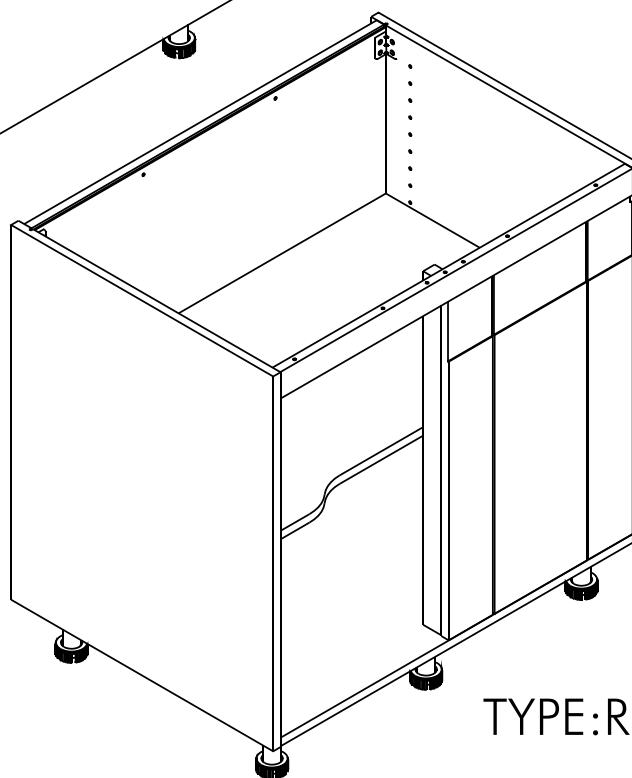

SMART KIT

Base Cabinet Corn 80/100

TYPE:LEFT

TYPE:RIGHT

CONNECT SYSTEM

HARDWARE

-BODY SET

x 4

x 4

(8x35)

x 10

M4x30mm.

x 15

M4x16mm.

x 44

For W/Top 12Pcs.

x 4

x 3

x 5

M4x30mm.

x 3

x 5

M4x16mm.

x 2