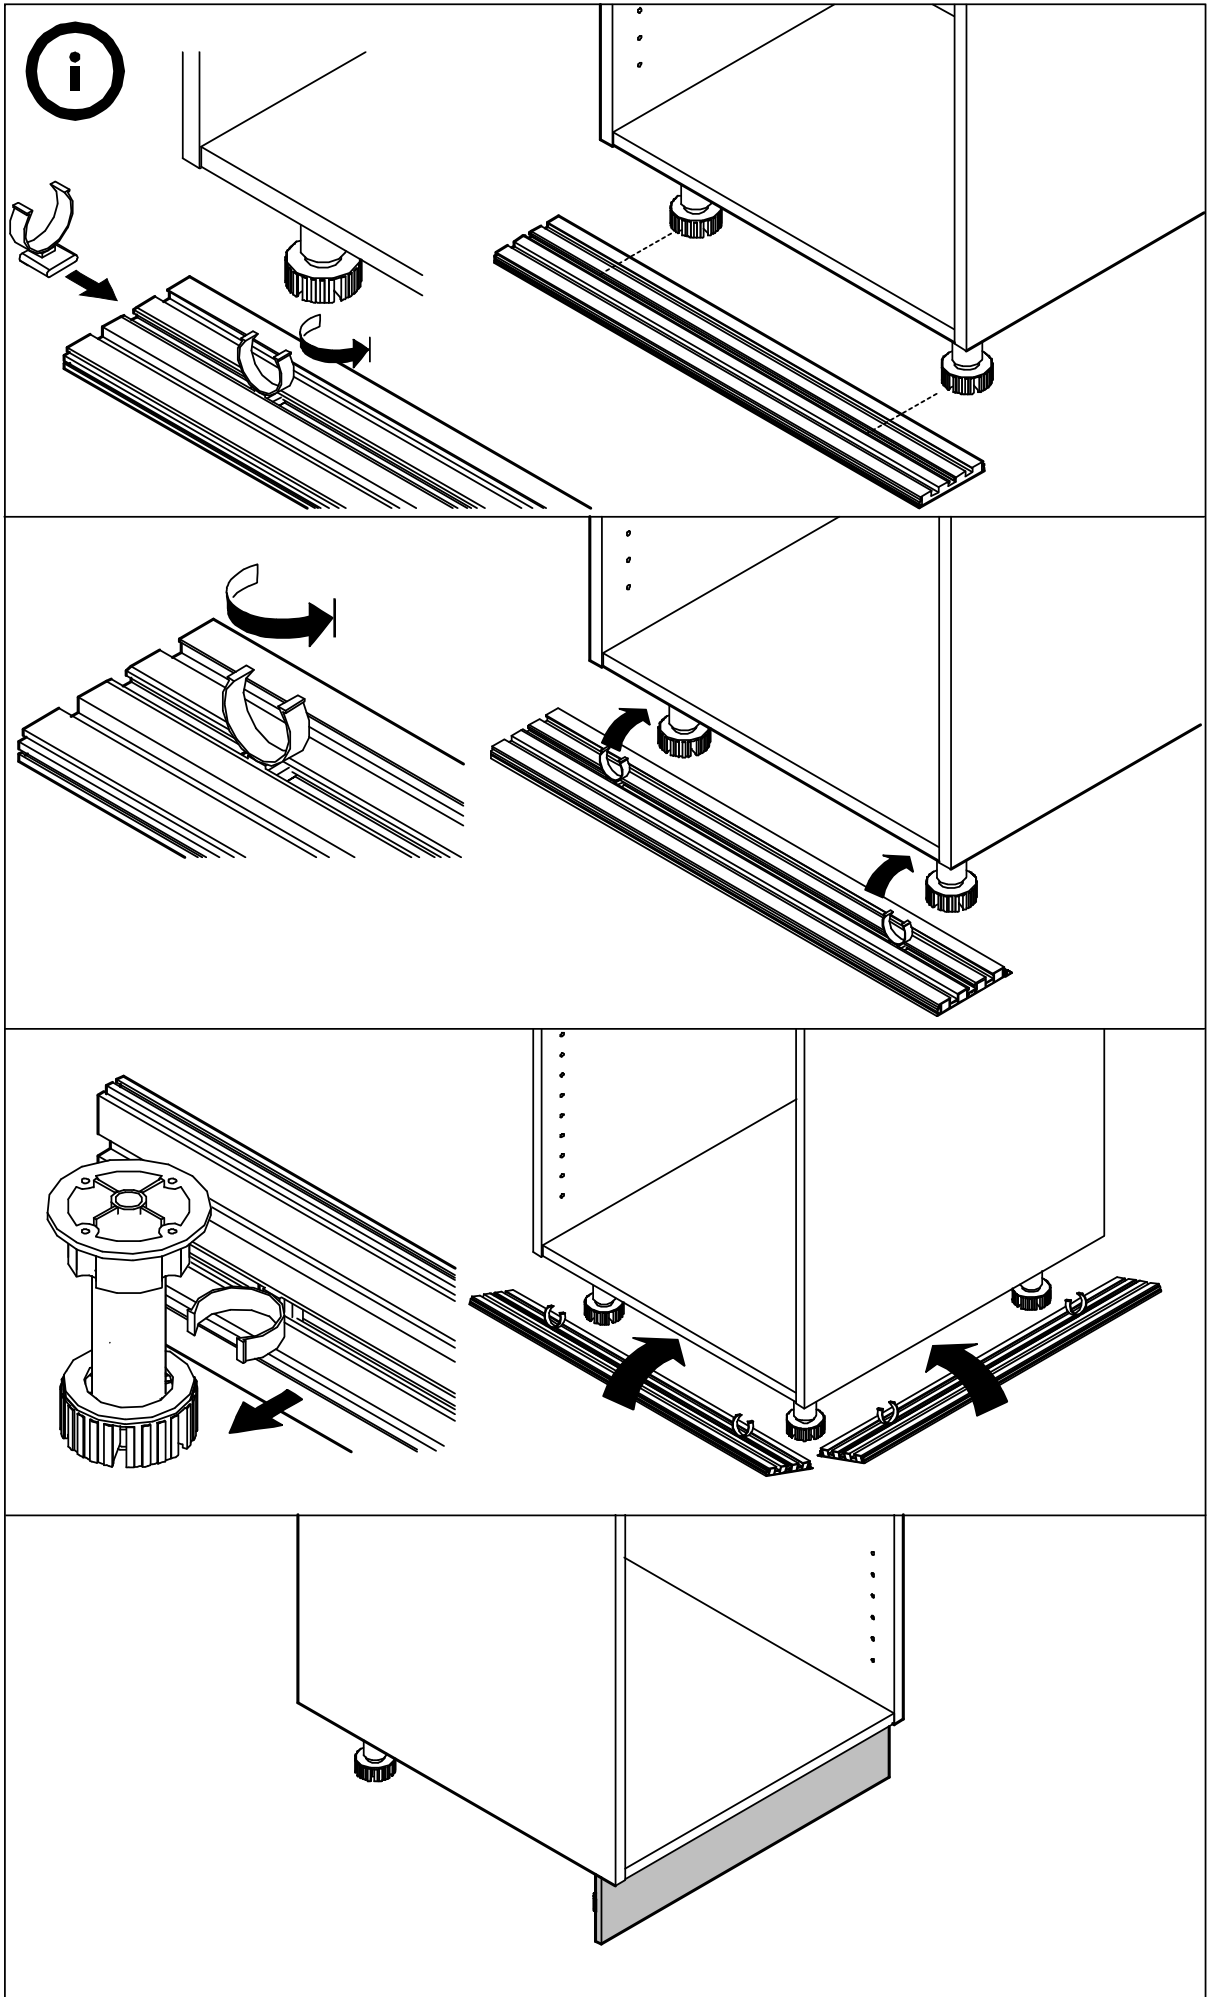

SMART KIT

Base Cabinet Corn 80/100

TYPE:LEFT

TYPE:RIGHT

CONNECT SYSTEM

HARDWARE

-BODY SET

x 4

x 4

(8x35)

x 10

M4x30mm.

x 15

M4x16mm.

x 44

For W/Top 12Pcs.