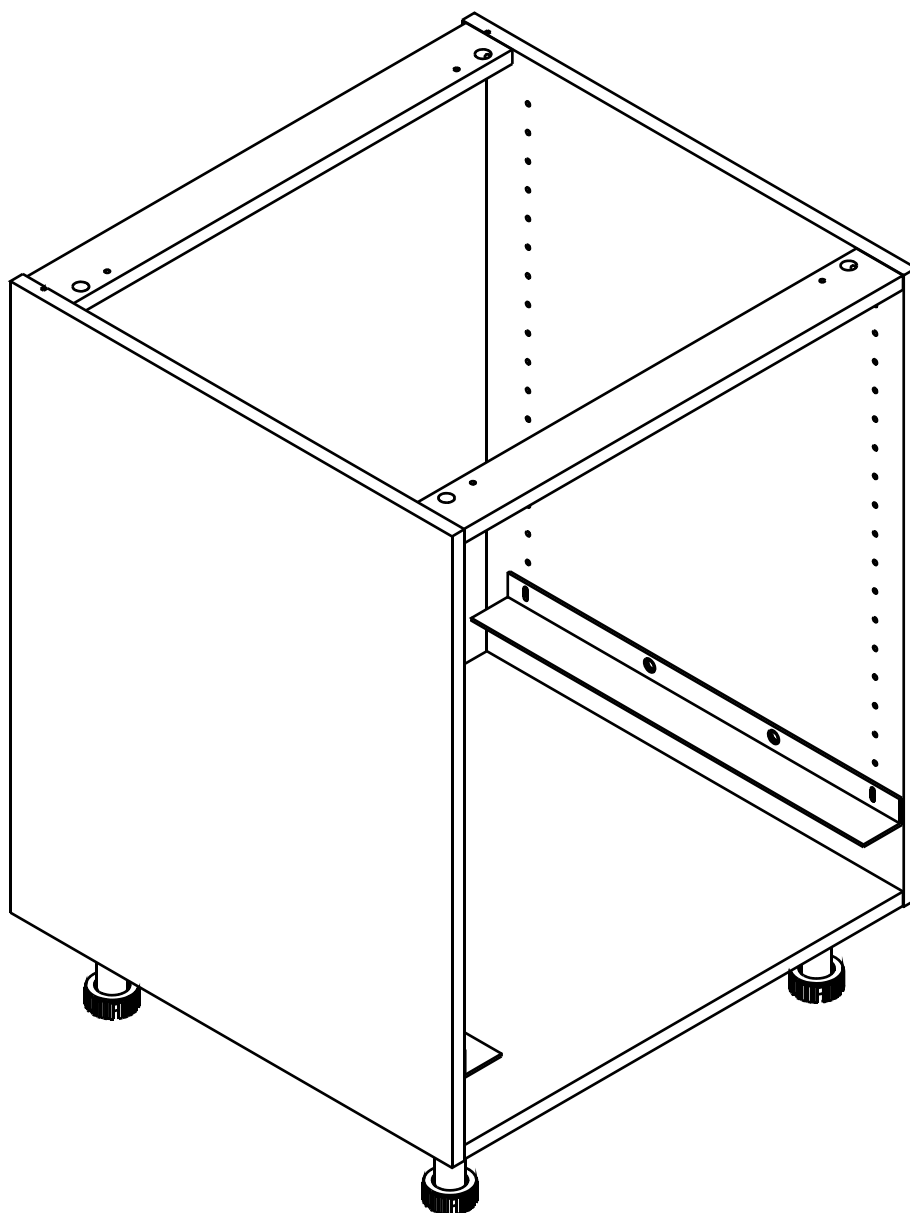

# SMART KIT

**Base Cabinet For Oven 60**

## -BODY SET

**x 8**

**x 8**

(8x35)

**x 10**

M4x30mm.

**x 8**

M4x16mm.