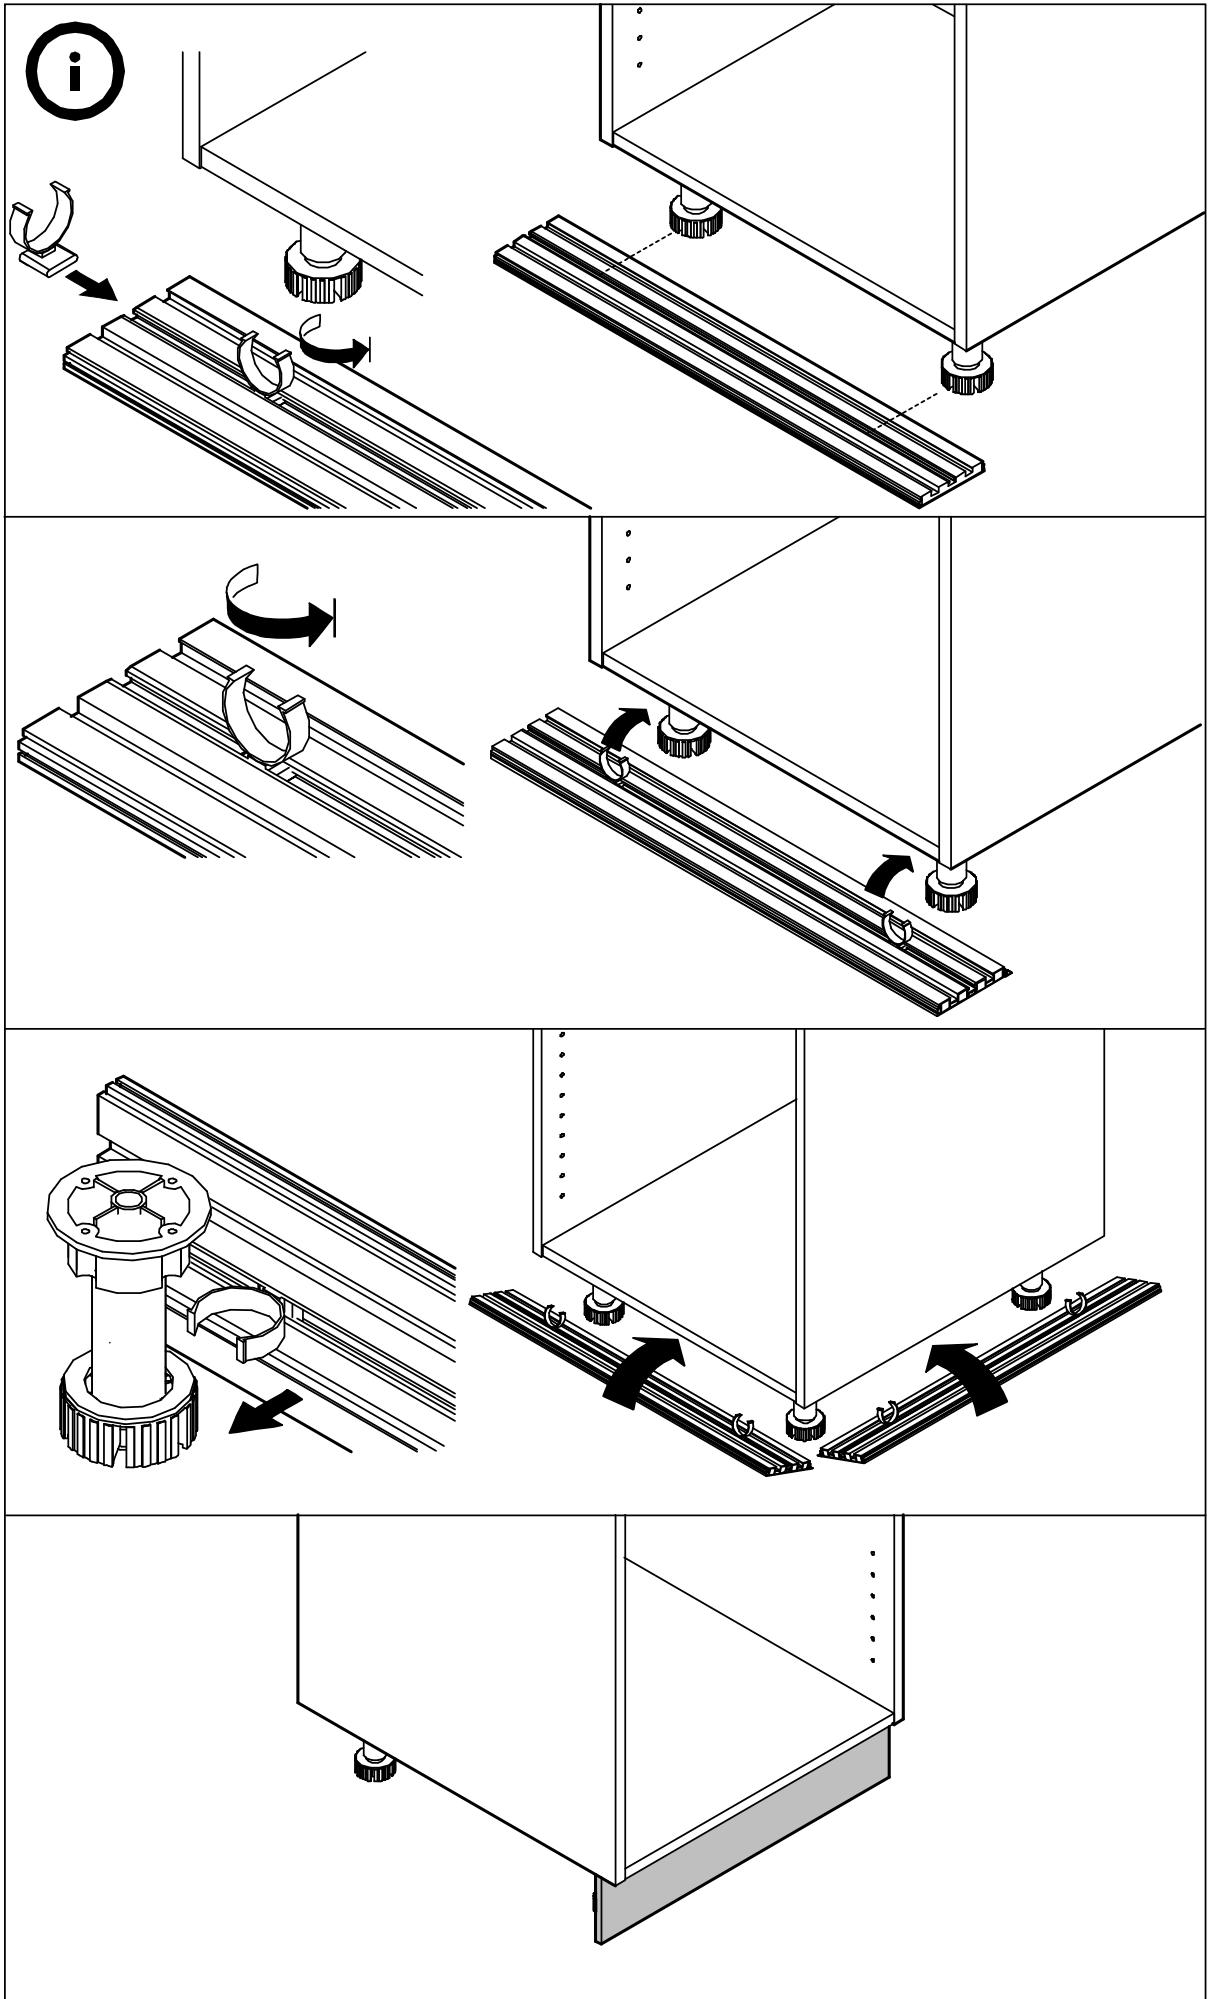

SMART KIT

Base Cabinet Cook Sink 60

CONNECT SYSTEM

HARDWARE

-BODY SET

x 4

x 4

(8x35)

x 10

M4x30mm.

x 7

M4x16mm.

x 40

For W/Top 12Pcs.

x 4

x 2