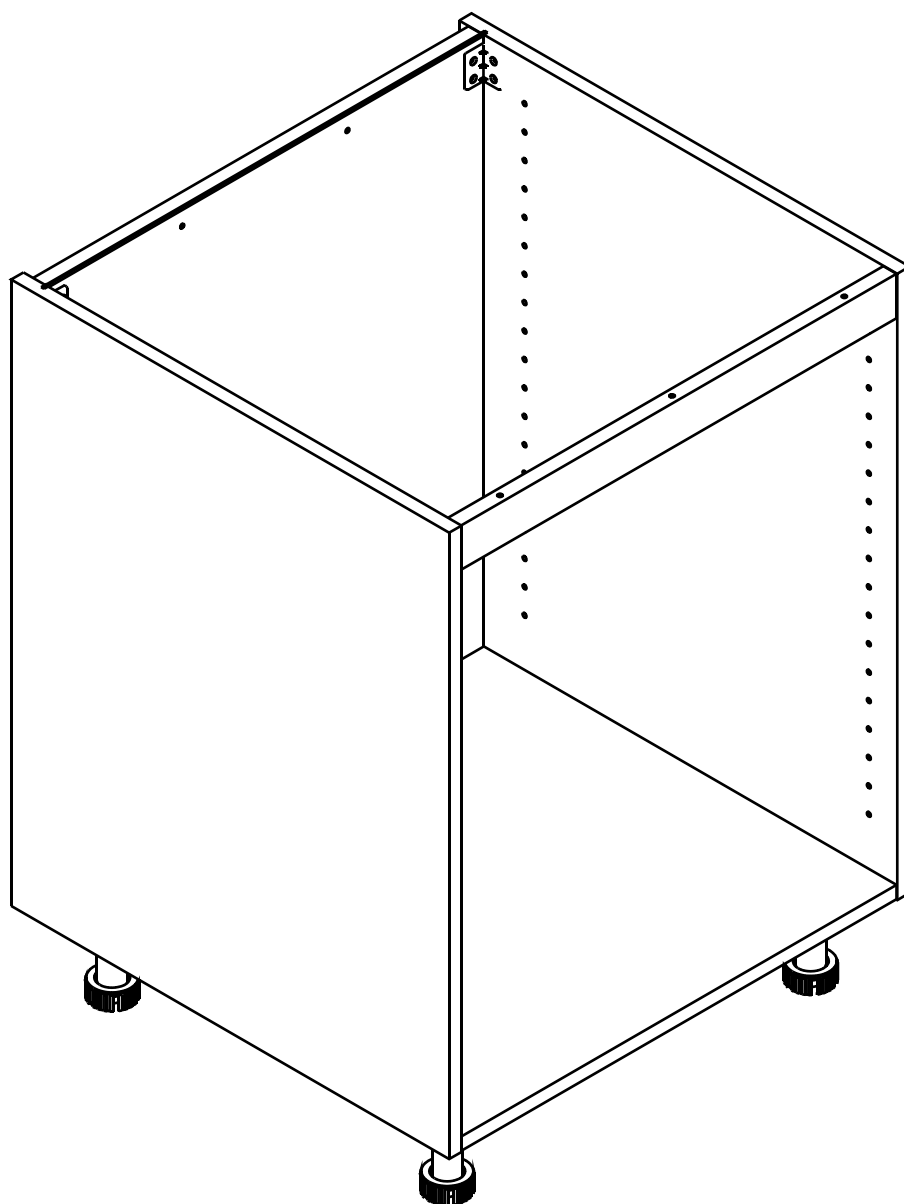

SMART KIT

Base Cabinet Cook Sink 60

CONNECT SYSTEM

HARDWARE

-BODY SET

x 4

x 4

(8x35)

x 10

M4x30mm.

x 7

M4x16mm.

x 40

For W/Top 12Pcs.

x 4

x 2