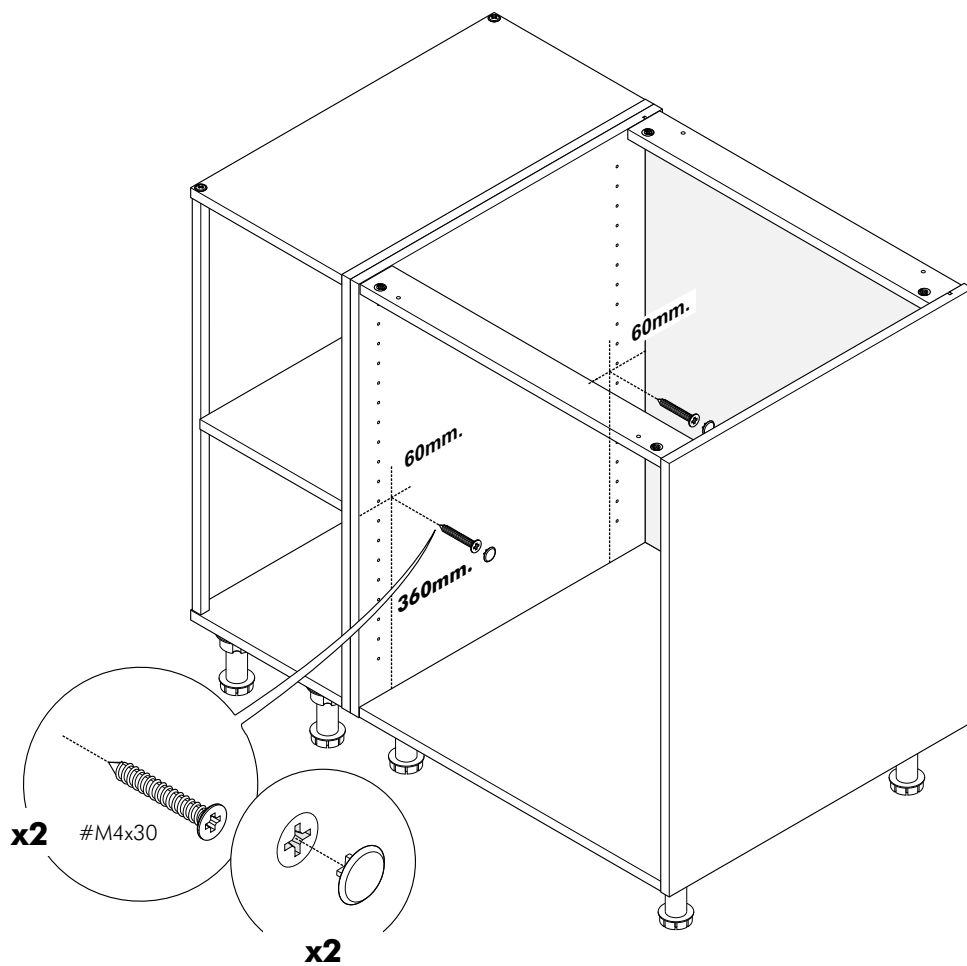

SMART KIT

Base cabinet corner 30

CONNECT SYSTEM

HARDWARE

-BODY SET

#8x35

x 8

#TF+M6x30

x 4

#M5.5x38

x 9

#M4x16

x 16

#M4x30

x 4

x 2

x 4

x4

1.

2.

3.

4.

A.

B.