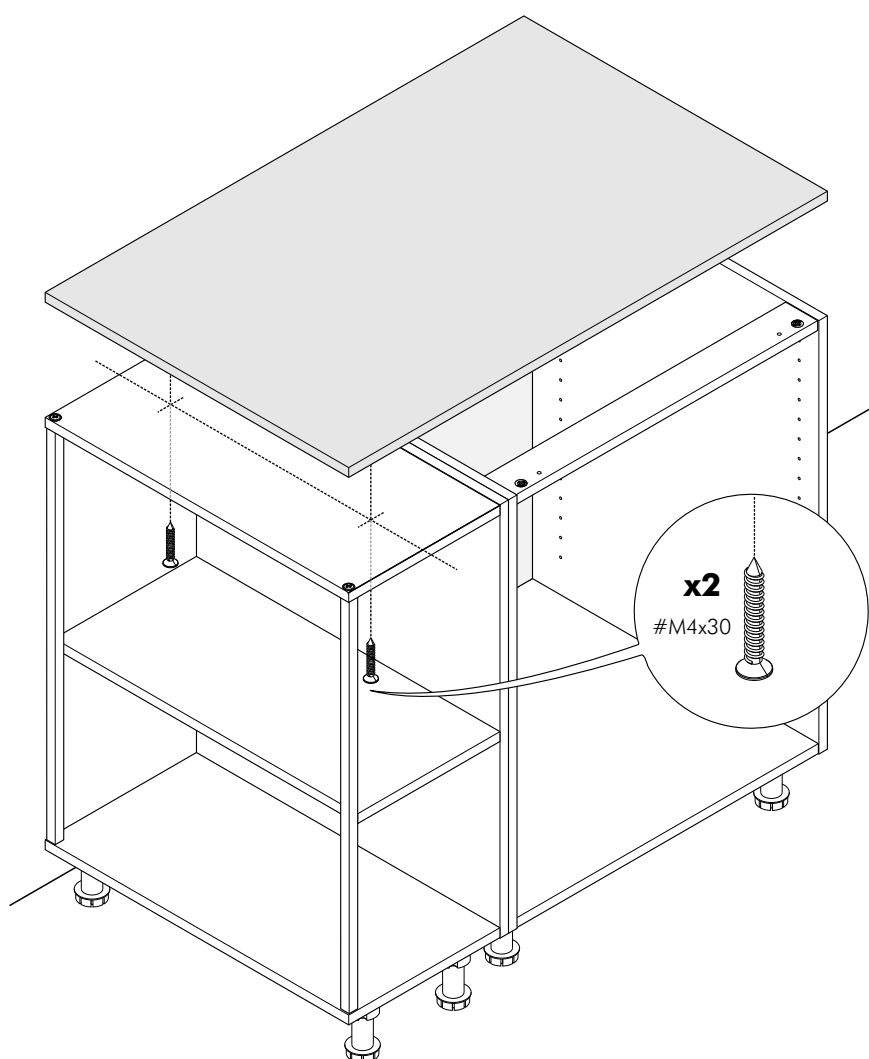

SMART KIT

Base cabinet corner 30

CONNECT SYSTEM

HARDWARE

-BODY SET

#8x35

x 8

#TF+M6x30

x 4

x4

1.

2.

3.

4.

A.

B.