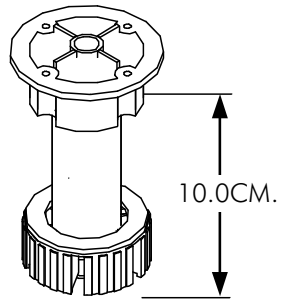

SMART KIT

Base cabinet corner 30

CONNECT SYSTEM

HARDWARE

-BODY SET

#8x35

x 8

#TF+M6x30

x 4

#M5.5x38

x 9

#M4x16

x 16

#M4x30

x 4

x 2

x 4

x4

1.

2.

3.

4.

A.

B.