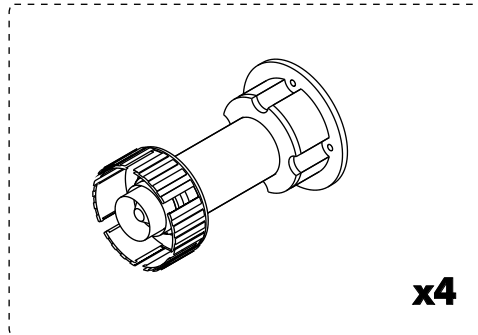

HARDWARE

-BODY SET

#8x35

x 8

#TF+M6x30

x 4

#M5.5x38

x 9

#M4x16

x 16

#M4x30

x 4

x 2

x 4

x4