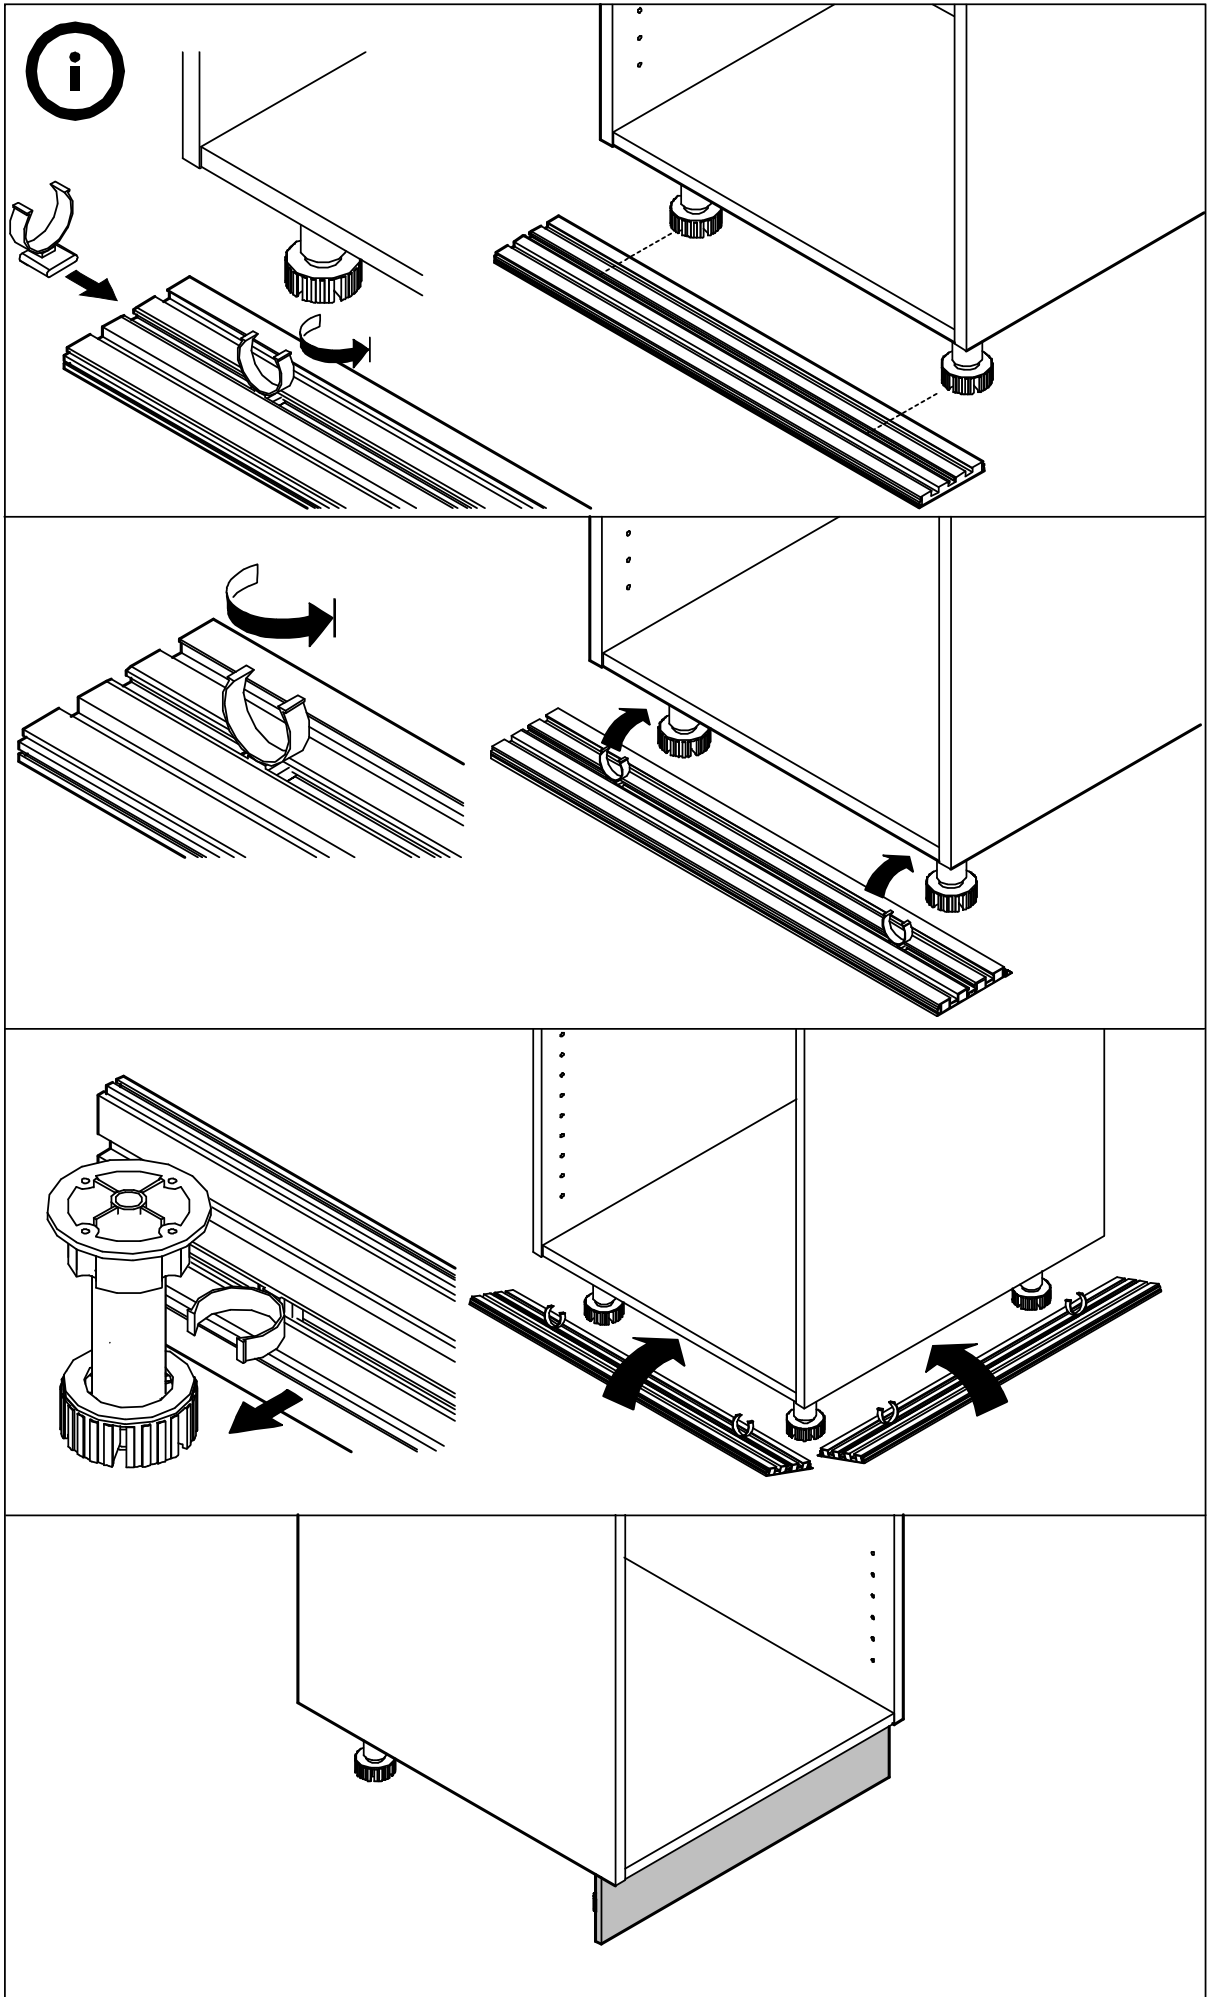

SMART KIT

Base cabinet corner 30

CONNECT SYSTEM

HARDWARE

-BODY SET

#8x35

x 8

#TF+M6x30

x 4

#M5.5x38

x 9

#M4x16

x 16

#M4x30

x 4

x 2