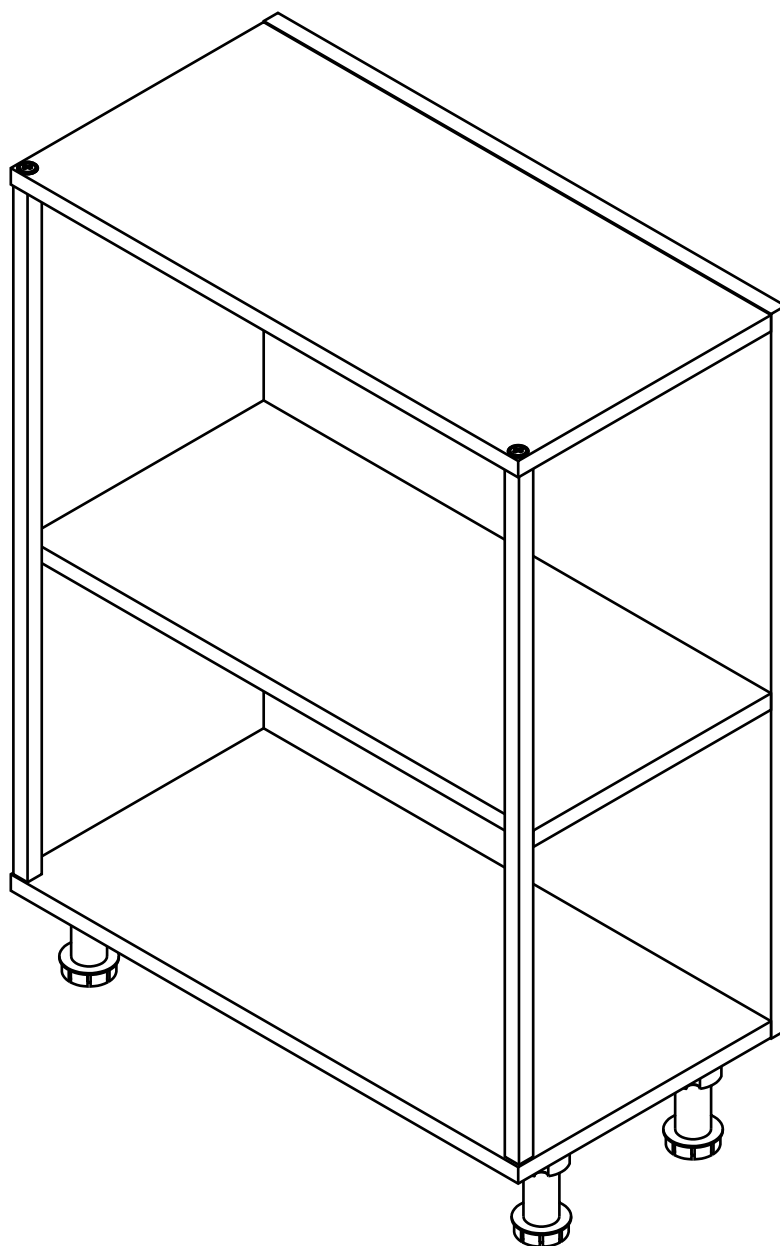

SMART KIT

Base cabinet corner 30

CONNECT SYSTEM

HARDWARE

-BODY SET

#8x35

x 8

#TF+M6x30

x 4

#M5.5x38

x 9

#M4x16

x 16

#M4x30

x 4

x 2