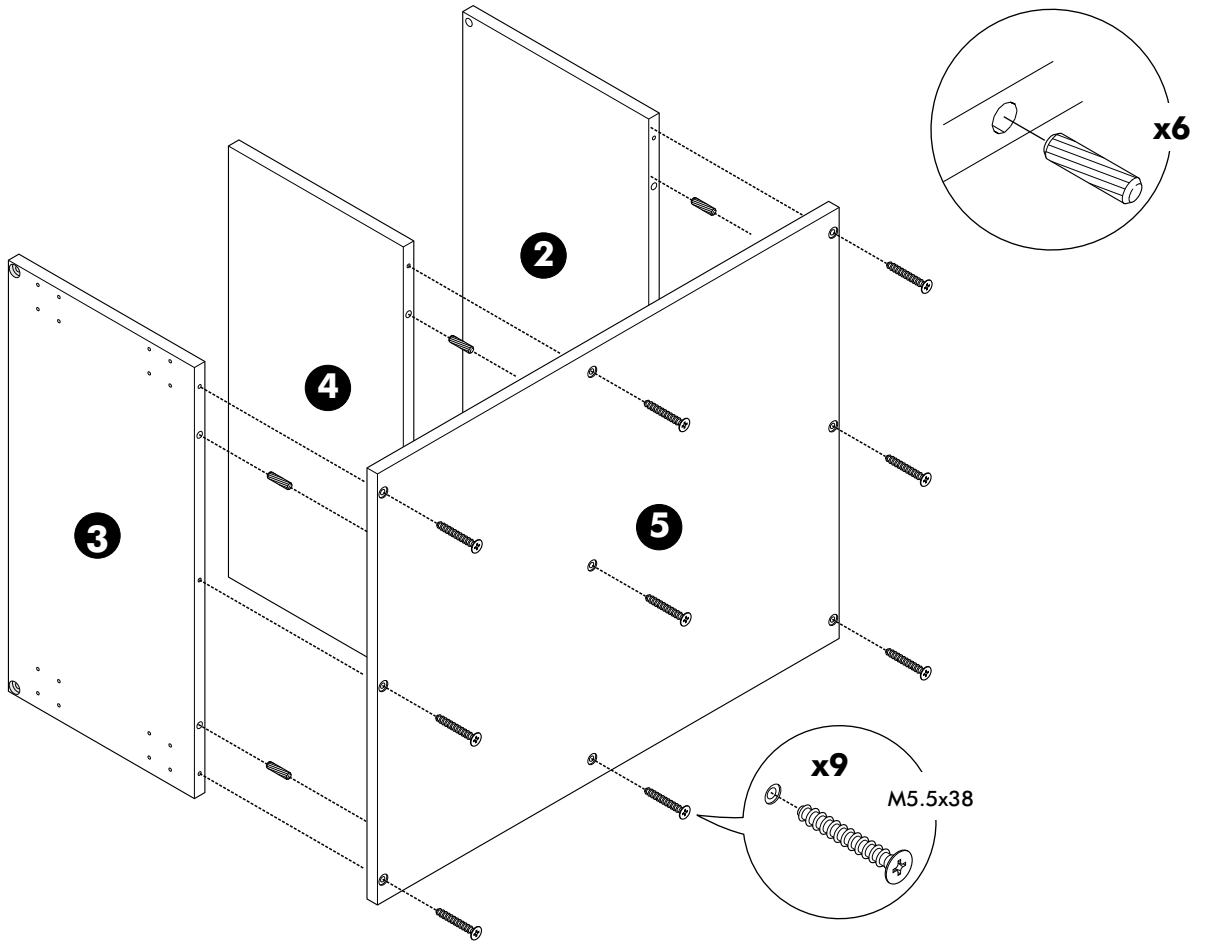

SMART KIT

Base cabinet corner 30

CONNECT SYSTEM

HARDWARE

-BODY SET

#8x35

x 8

#TF+M6x30

x 4

#M5.5x38

x 9

#M4x16

x 16

#M4x30

x 4

x 2

x 4

x4

1.

2.

3.

4.

A.

B.