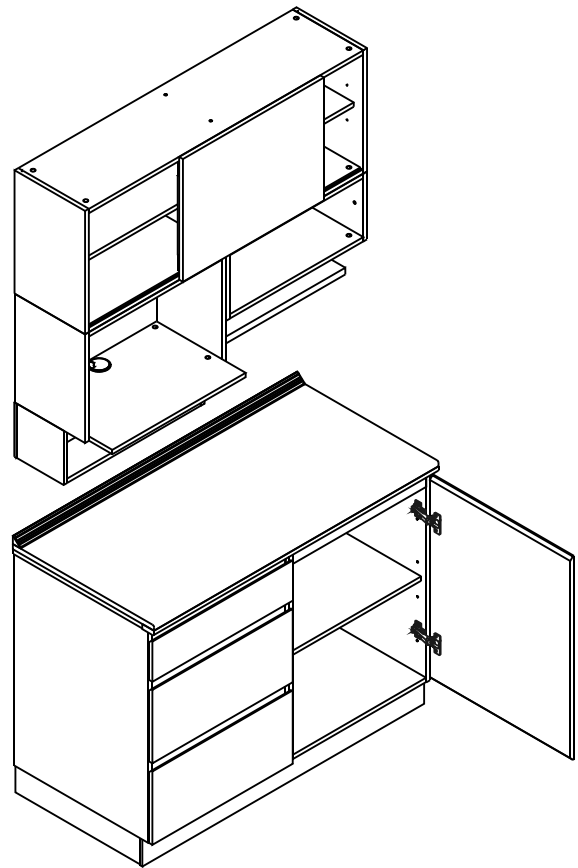

MINZOKU

MINZOKU 1.2M.

TYPE:LEFT

TYPE:RIGHT

CONNECT SYSTEM

HARDWARE

X 38

#16mm.

X 38

#8x35

X 72

X 3

X 18

M4x16mm.

X 112

M5x10.5mm.

X 18

M6x23

X 13

M4x40mm.

X 40

M3.5x13mm.

X 32

M4x13mm.