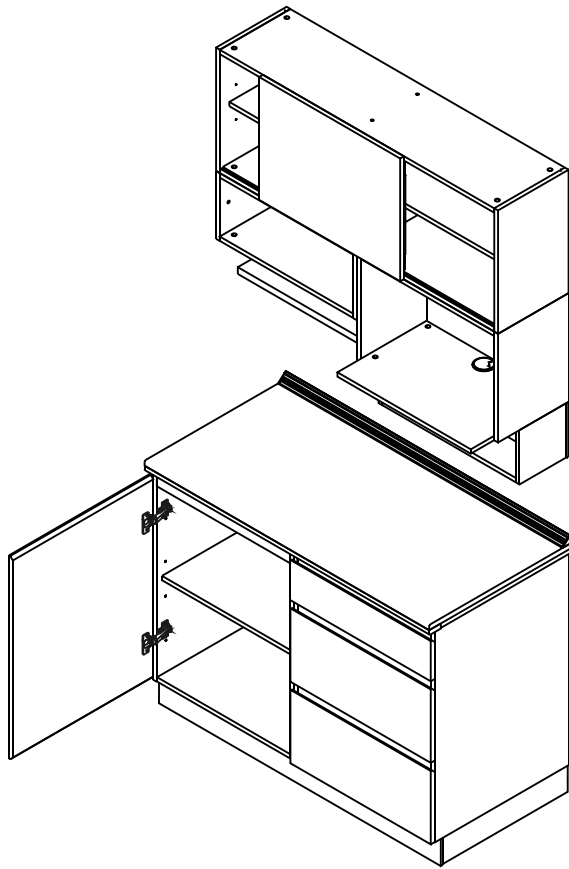

MINZOKU

MINZOKU 1.2M.

TYPE:LEFT

TYPE:RIGHT

CONNECT SYSTEM

HARDWARE

X 38

#16mm.

X 38

#8x35

X 72

X 3

X 18

M4x16mm.

X 112

M5x10.5mm.