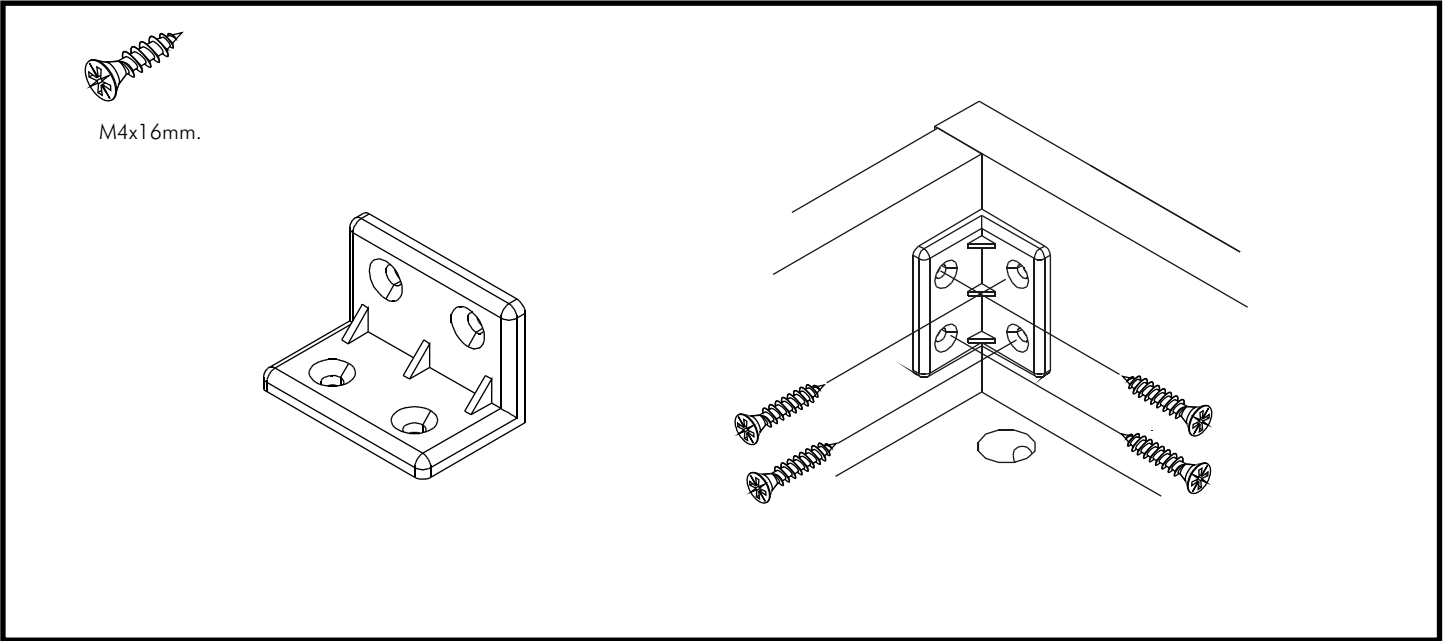

MINZOKU

MINZOKU 1.2M.

TYPE:LEFT

TYPE:RIGHT

CONNECT SYSTEM

HARDWARE

X 38

#16mm.

X 38

#8x35

X 72

X 3

X 18

M4x16mm.

X 112

M5x10.5mm.