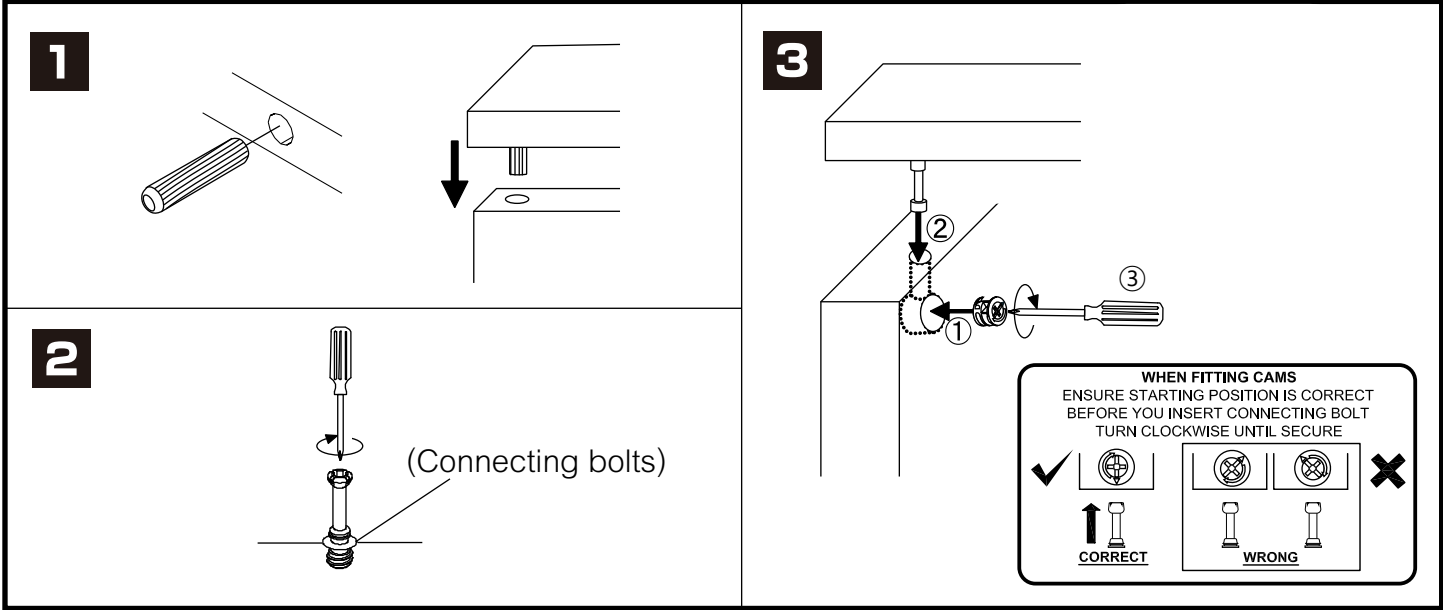

MINZOKU

MINZOKU 1.2M.

TYPE:LEFT

TYPE:RIGHT

CONNECT SYSTEM

HARDWARE

X 38

#16mm.