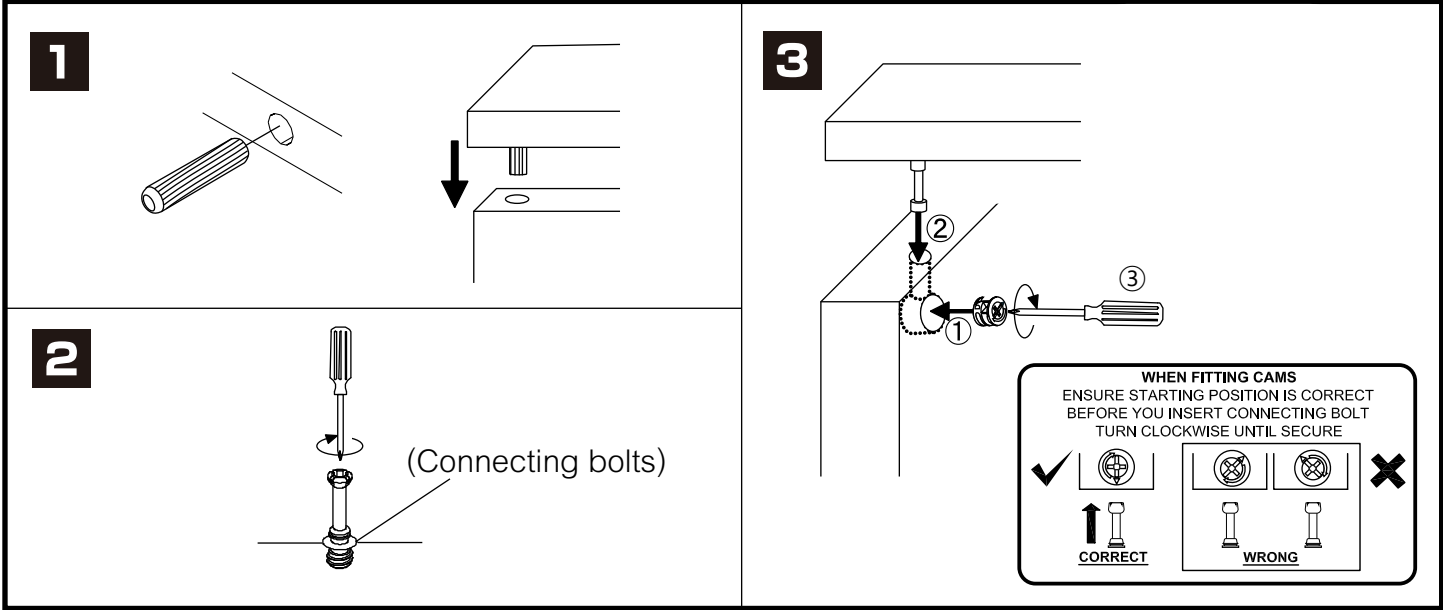

MINZOKU

MINZOKU 1.6 M.

TYPE:LEFT

TYPE:RIGHT

CONNECT SYSTEM

HARDWARE

X 50

#16mm.