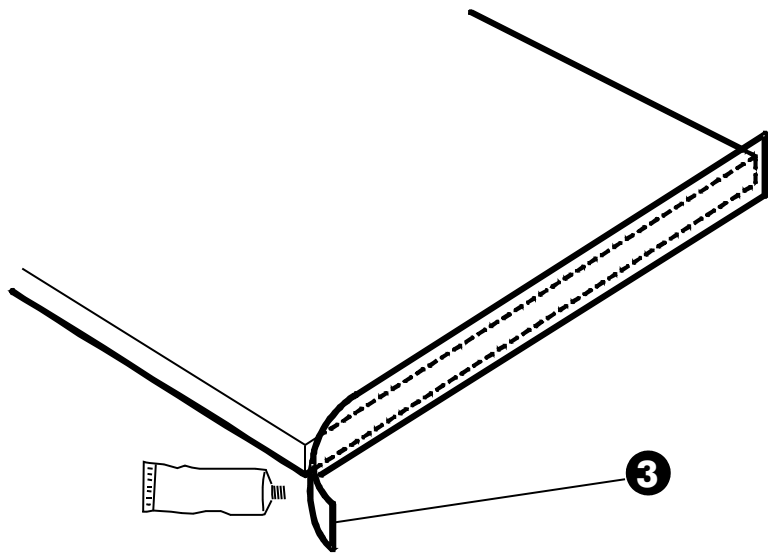

TOP HPL

Countertop(TOP HPL 2.44)

HARDWARE

M3.5x13mm.

x5

x2

x2

x4

x2

1.

2.

1.

2.

3.

4.

5.