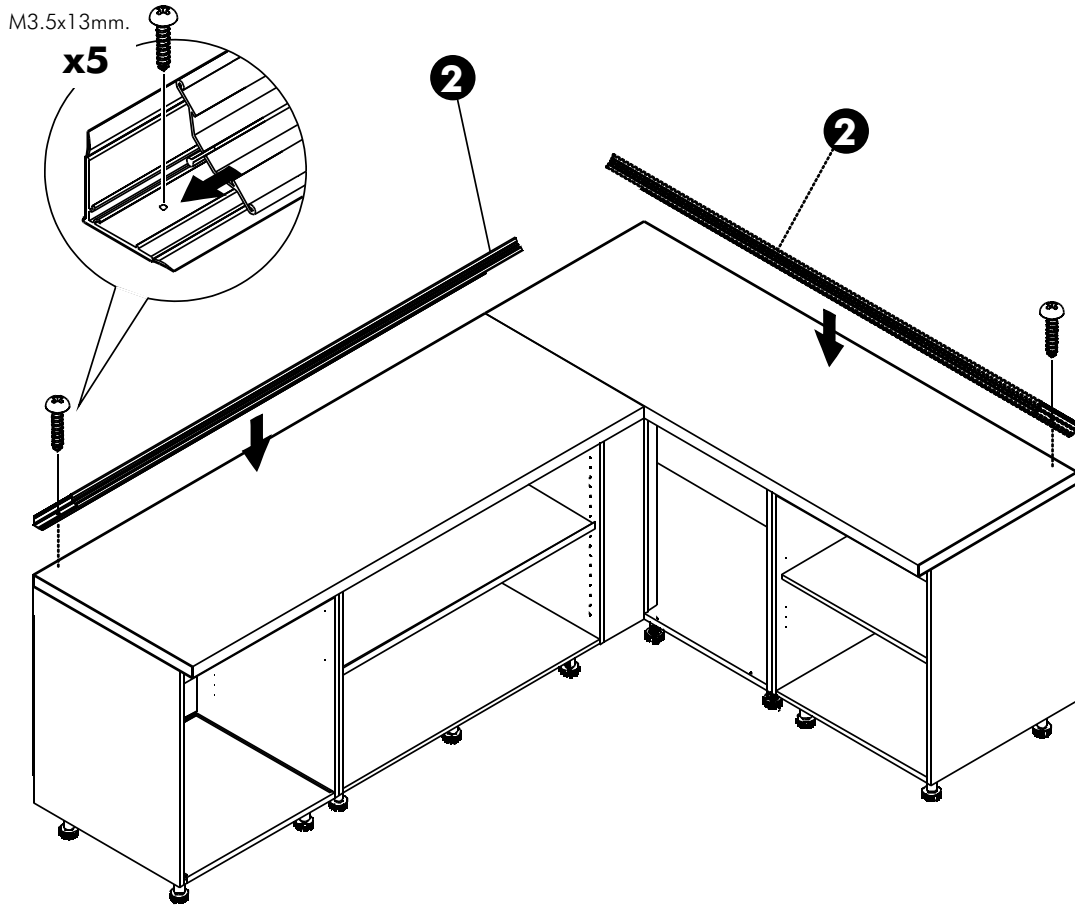

TOP HPL

Countertop(TOP HPL 2.44)

HARDWARE

M3.5x13mm.

x5

x2

x2

x4

x2

1.

2.

1.

2.

3.

4.

5.