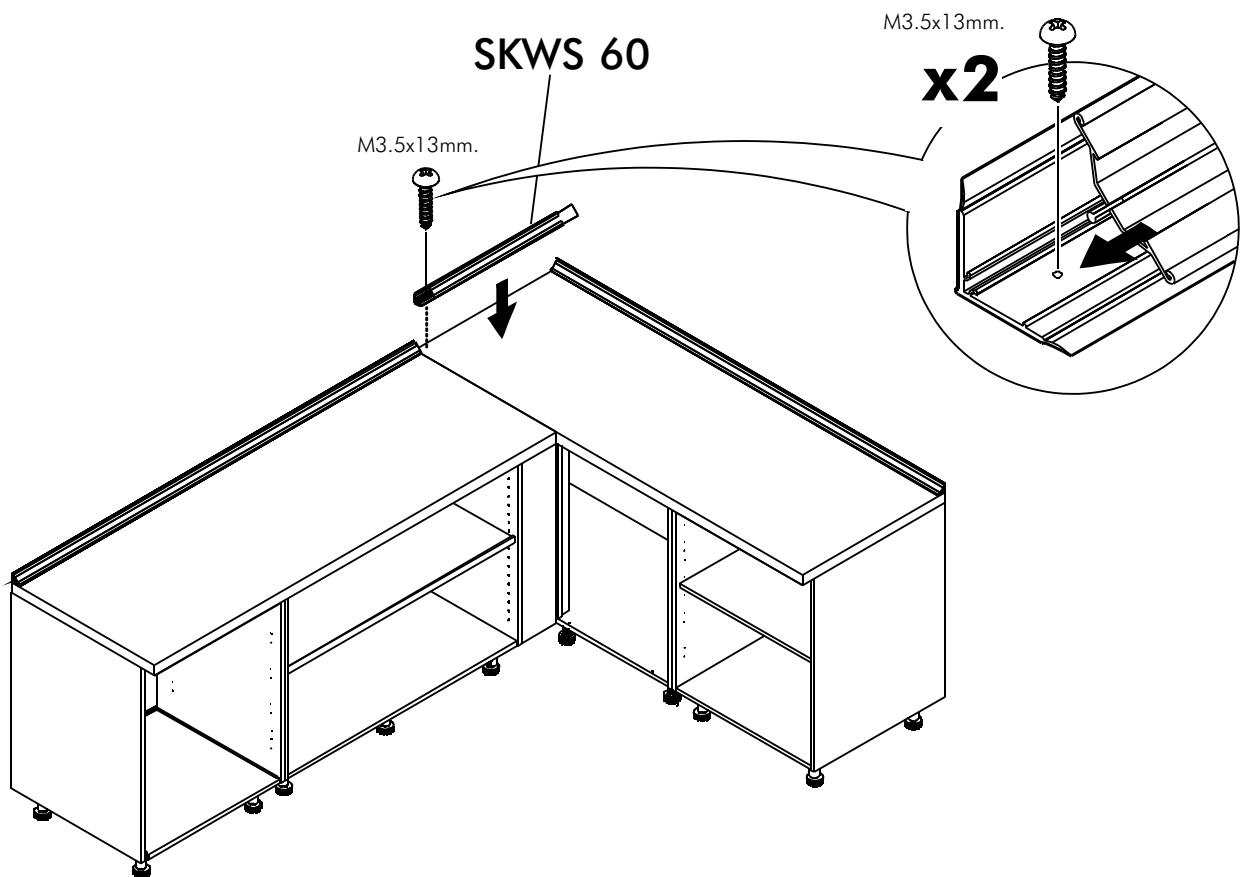

TOP HPL

Countertop(TOP HPL 2.44)

HARDWARE

M3.5x13mm.

x5

x2

x2

x4

x2

1.

2.

1.

2.

3.

4.

5.