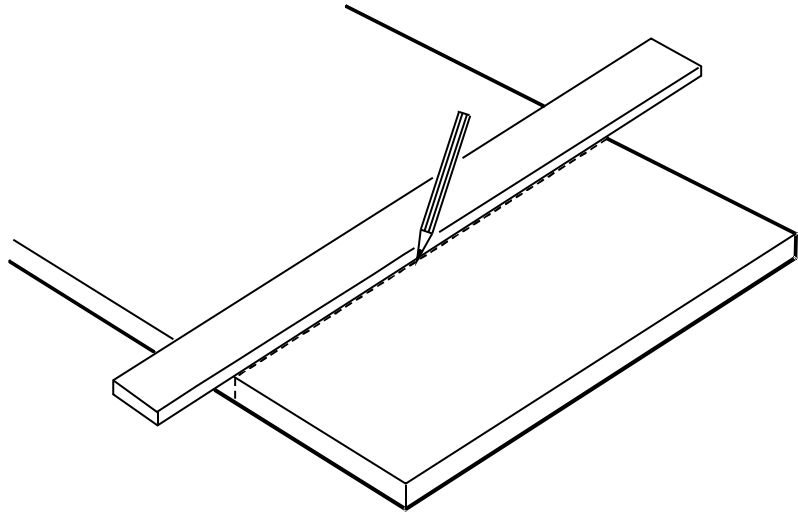

TOP HPL

Countertop(TOP HPL 2.44)

HARDWARE

M3.5x13mm.

x5

x2

x2

x4