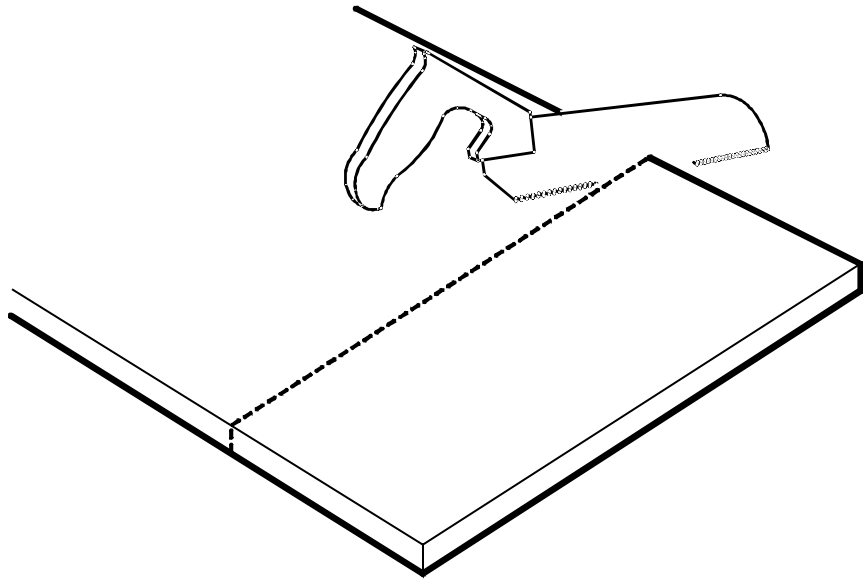

TOP HPL

Countertop(TOP HPL 2.44)

HARDWARE

M3.5x13mm.

x5

x2

x2

x4