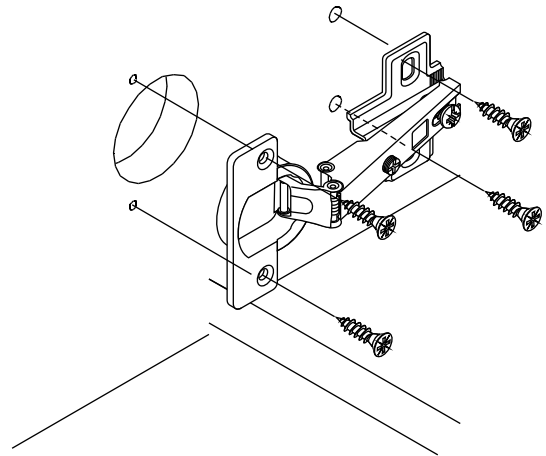

SMART KIT

Door front 40-70

CONNECT SYSTEM

M4x16mm.

HARDWARE

x 1

(SOFT)

x 1

x 4

M4x16mm.

x 4

x 1

x 1

#5x5/8"

x 2

#5x1/2"