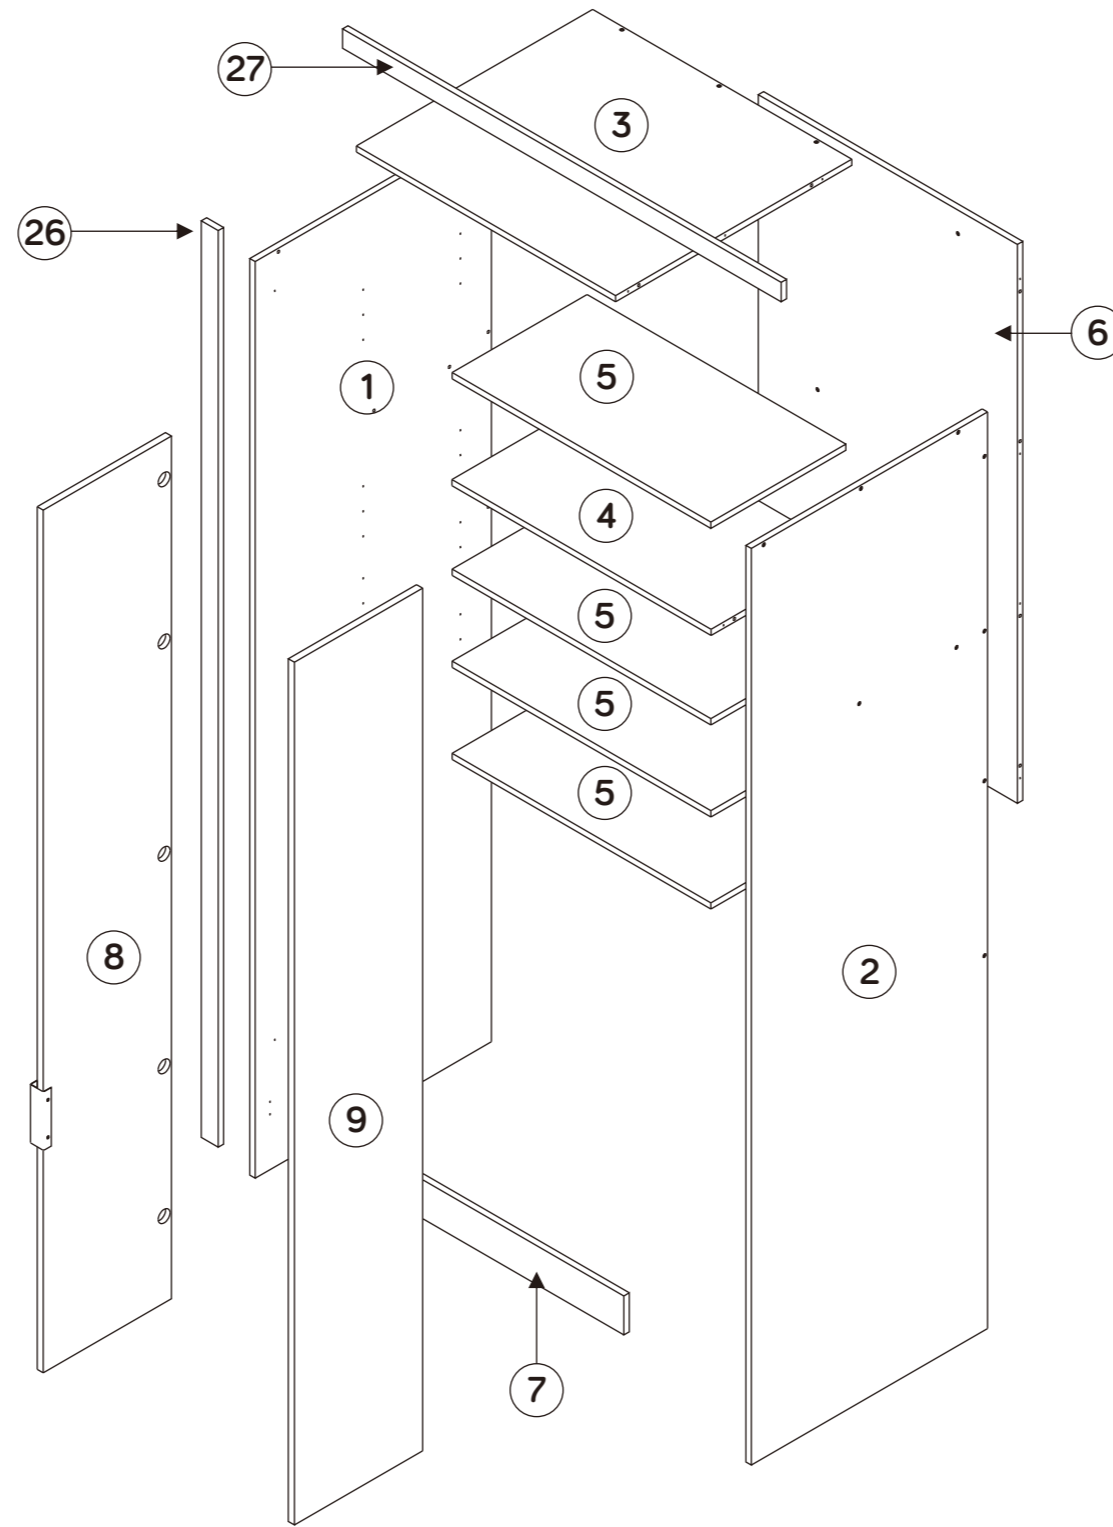

CHAP-CL

Washing Machine Cabinet 130x70

160091609 (N516.2)

x14