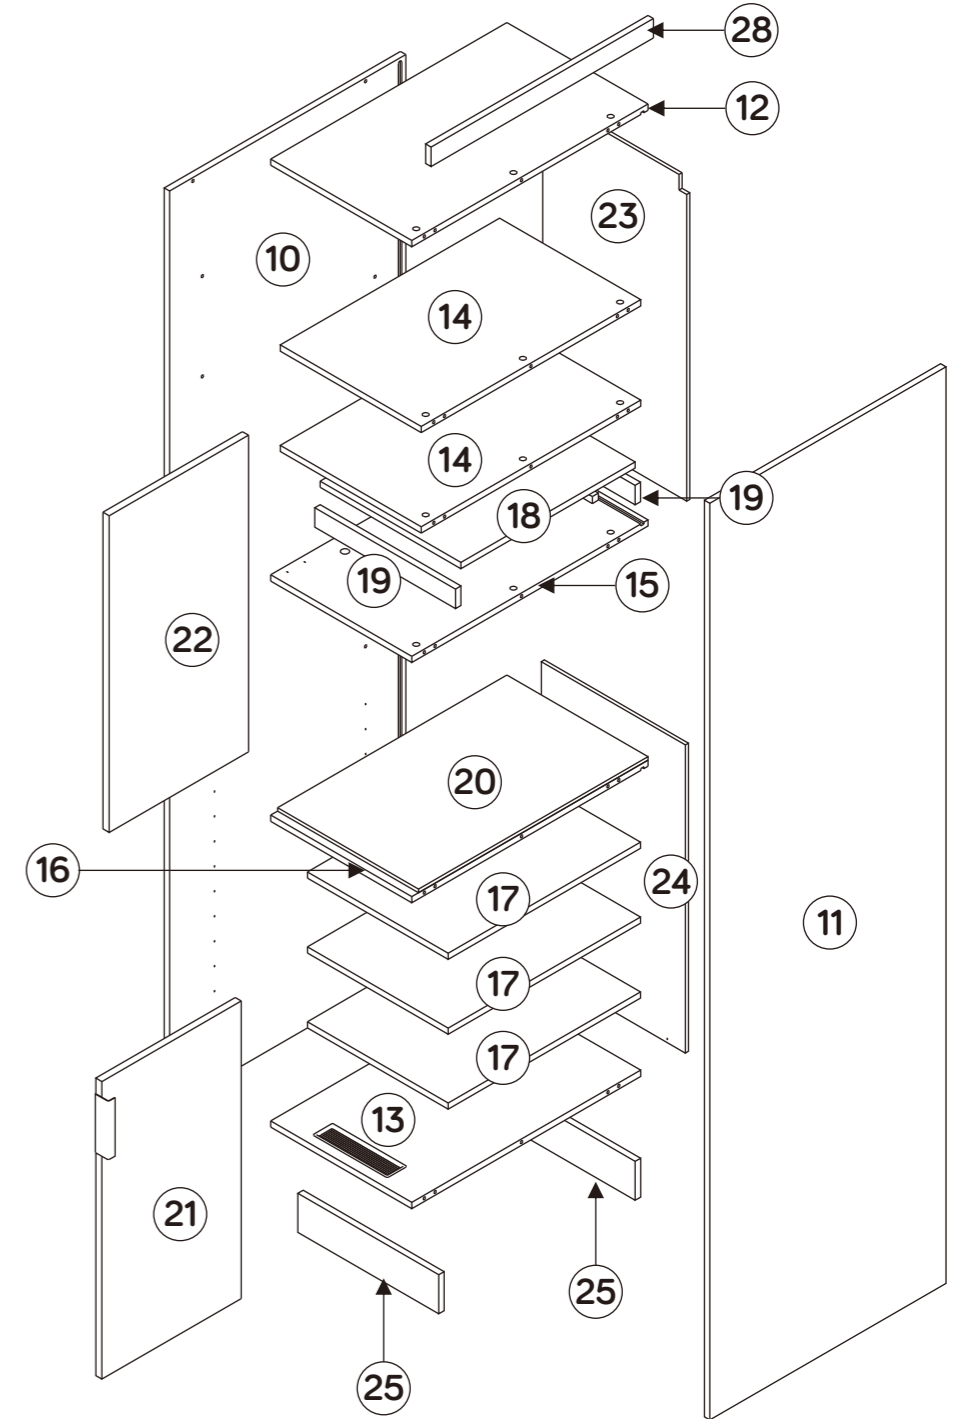

CHAP-CL

Washing Machine Cabinet 130x70

160091609 (N516.2)

x14