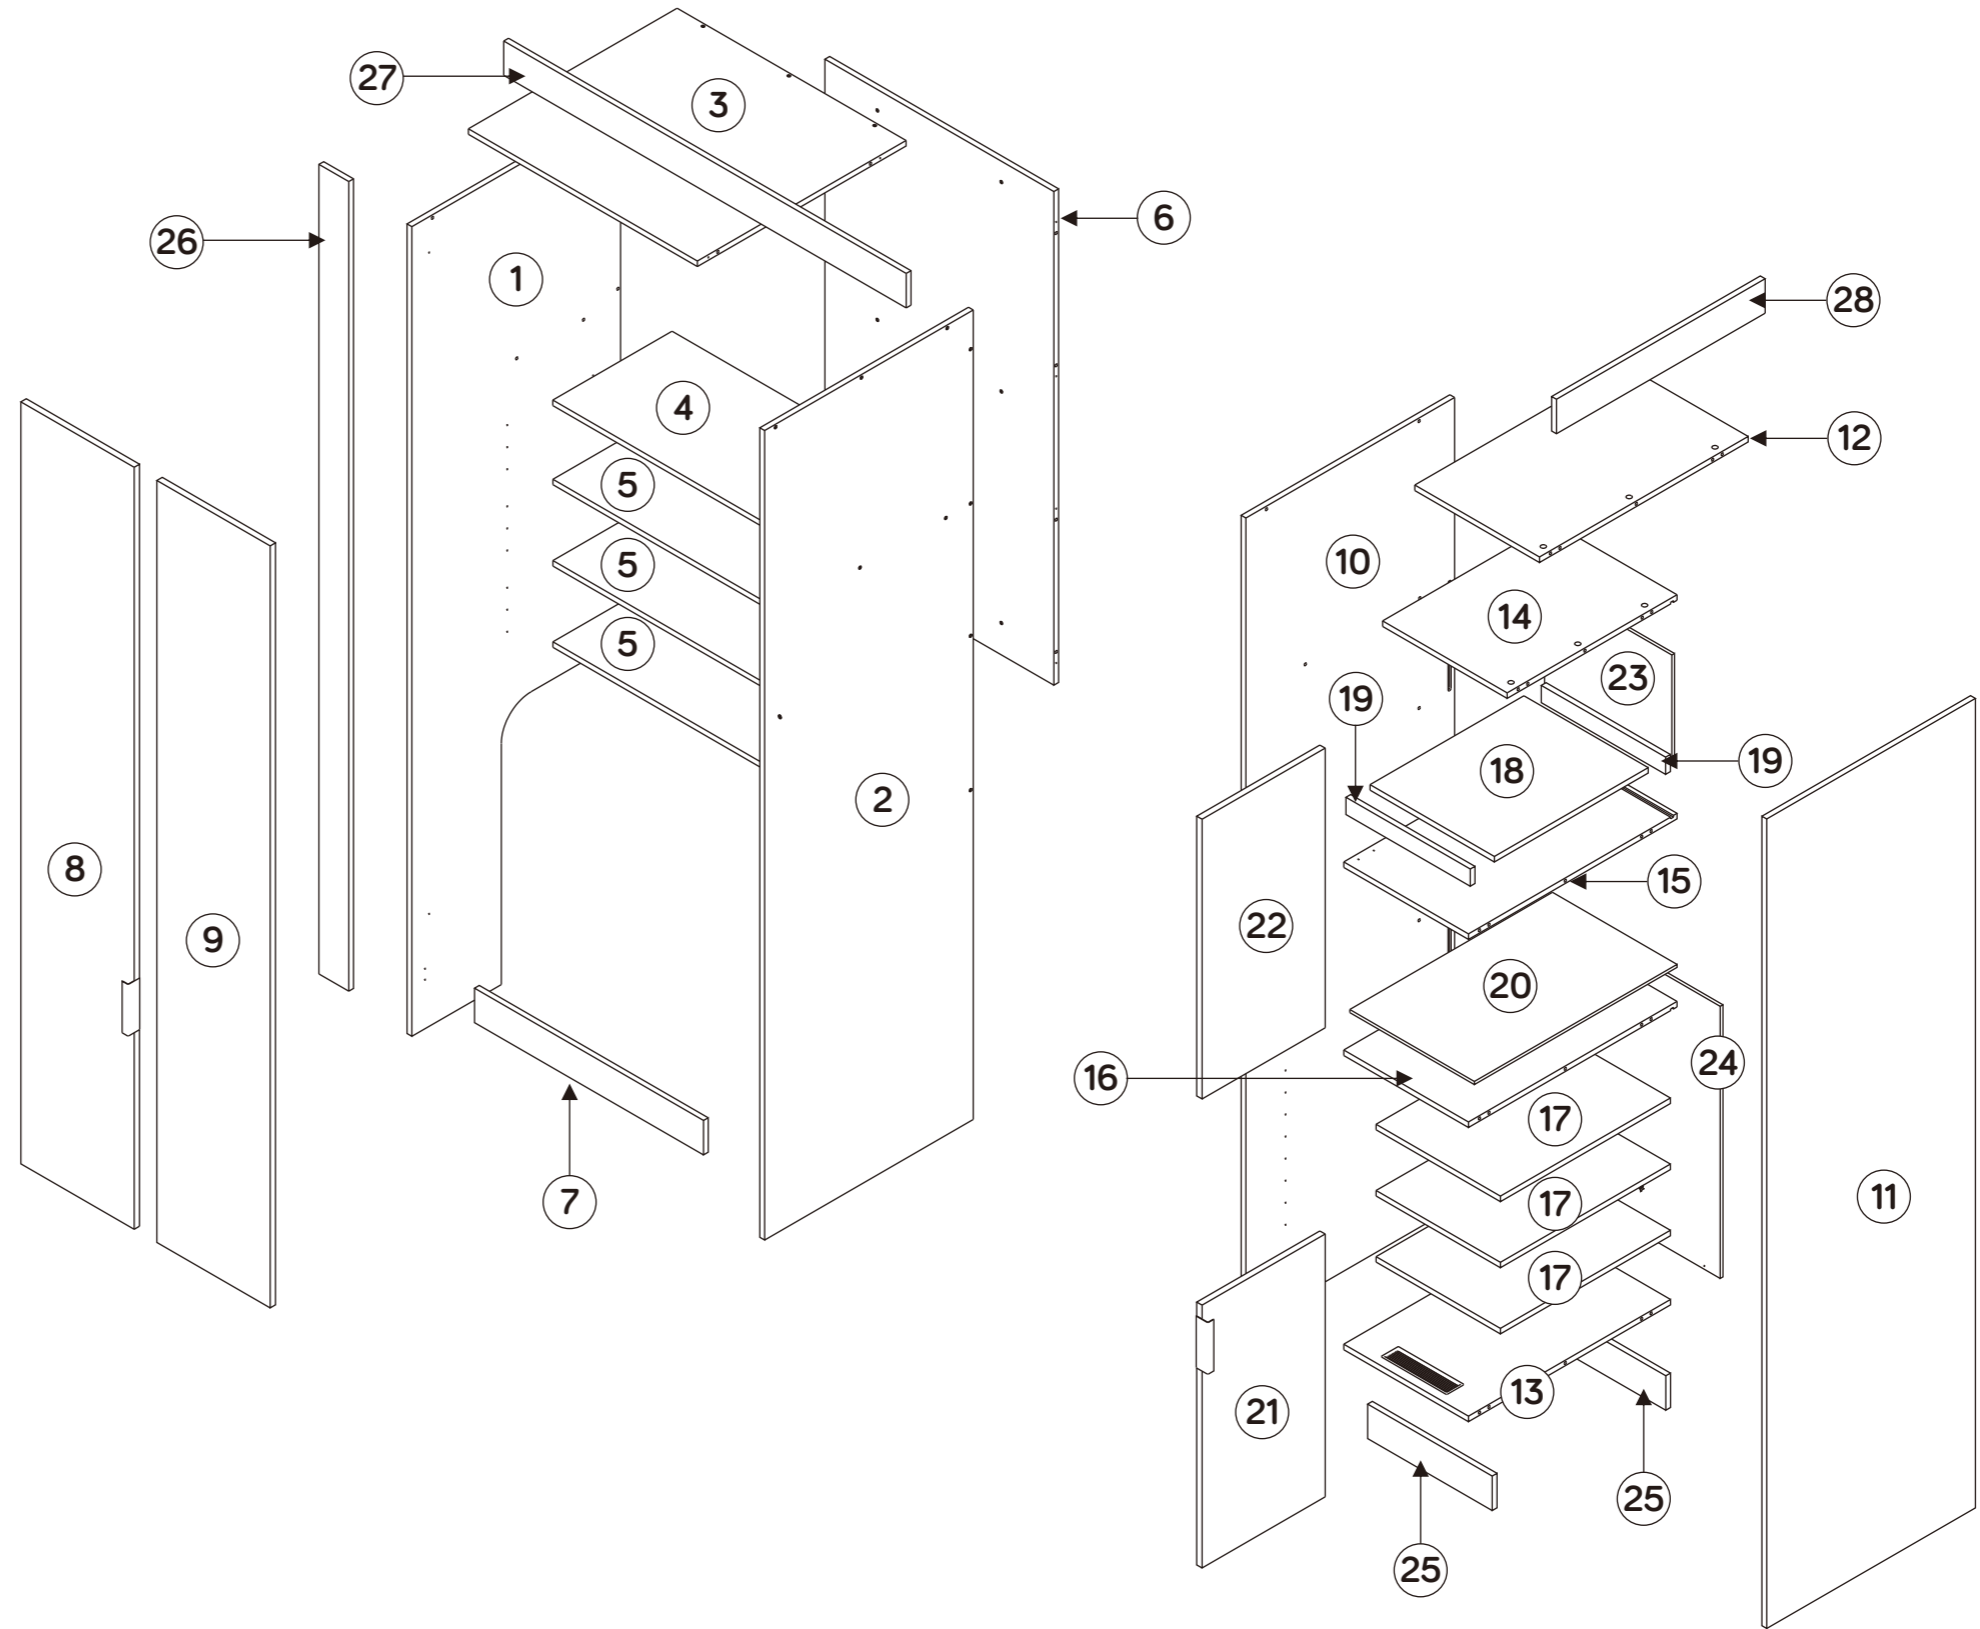

CHAP-CL

Washing Machine Cabinet 130x70

160086576 (N516)

x14