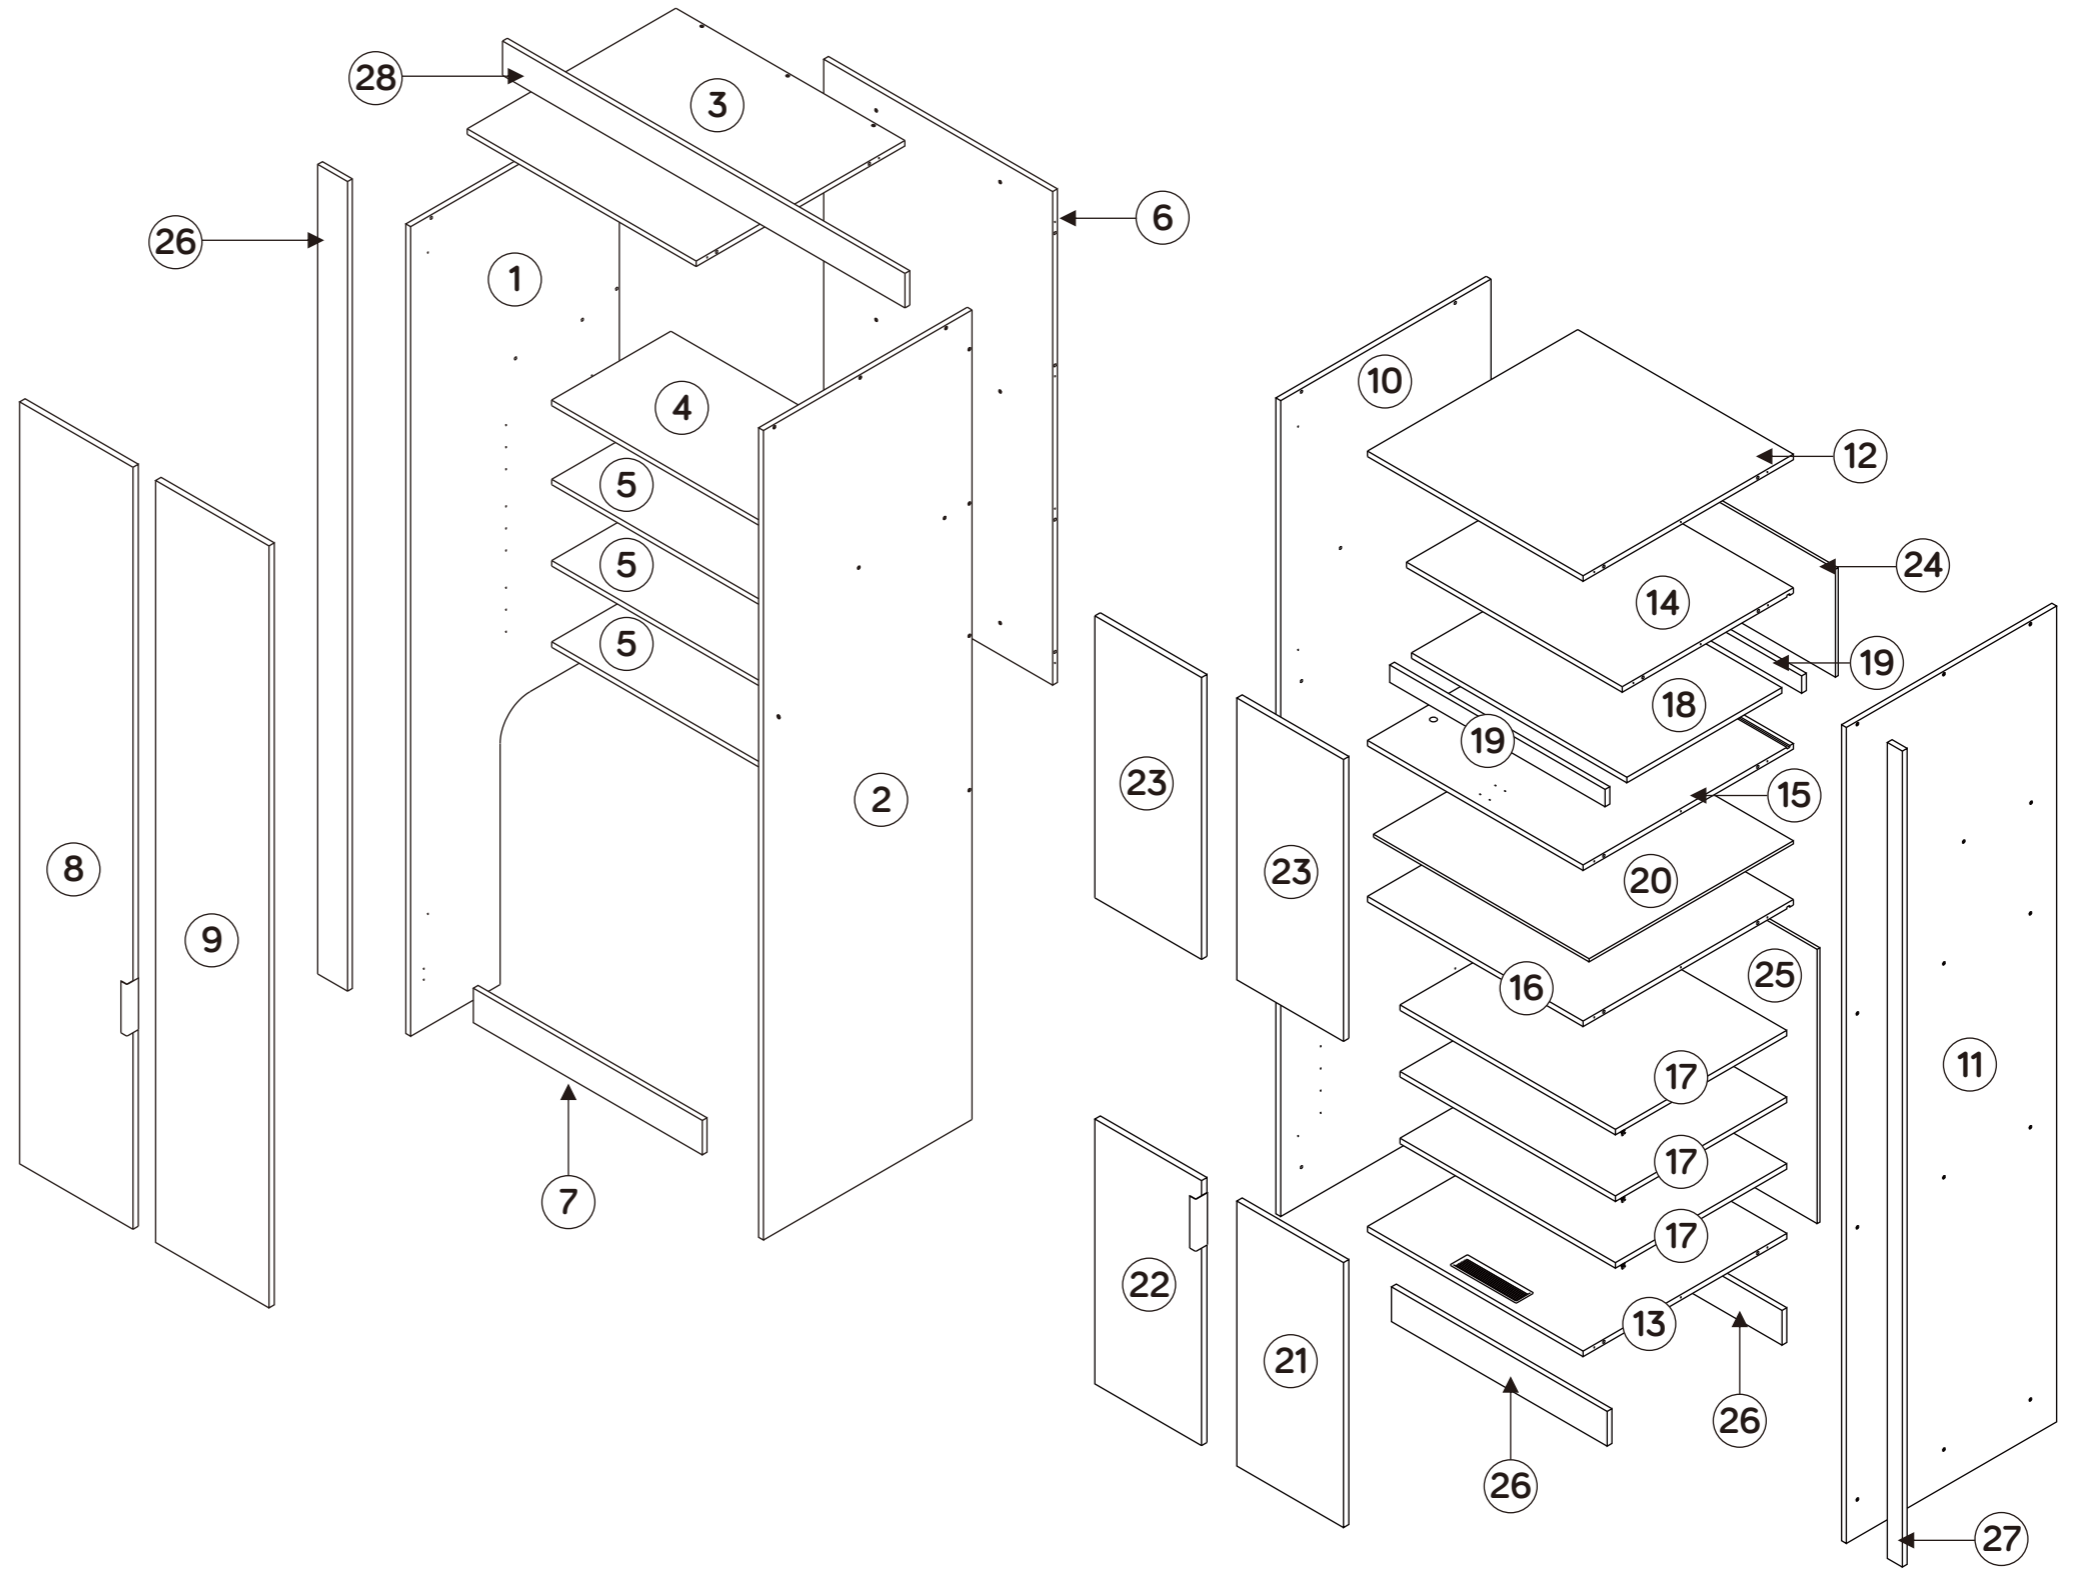

# CHAP-CL

Washing Machine Cabinet 165x70

160086568 (N514)

x20