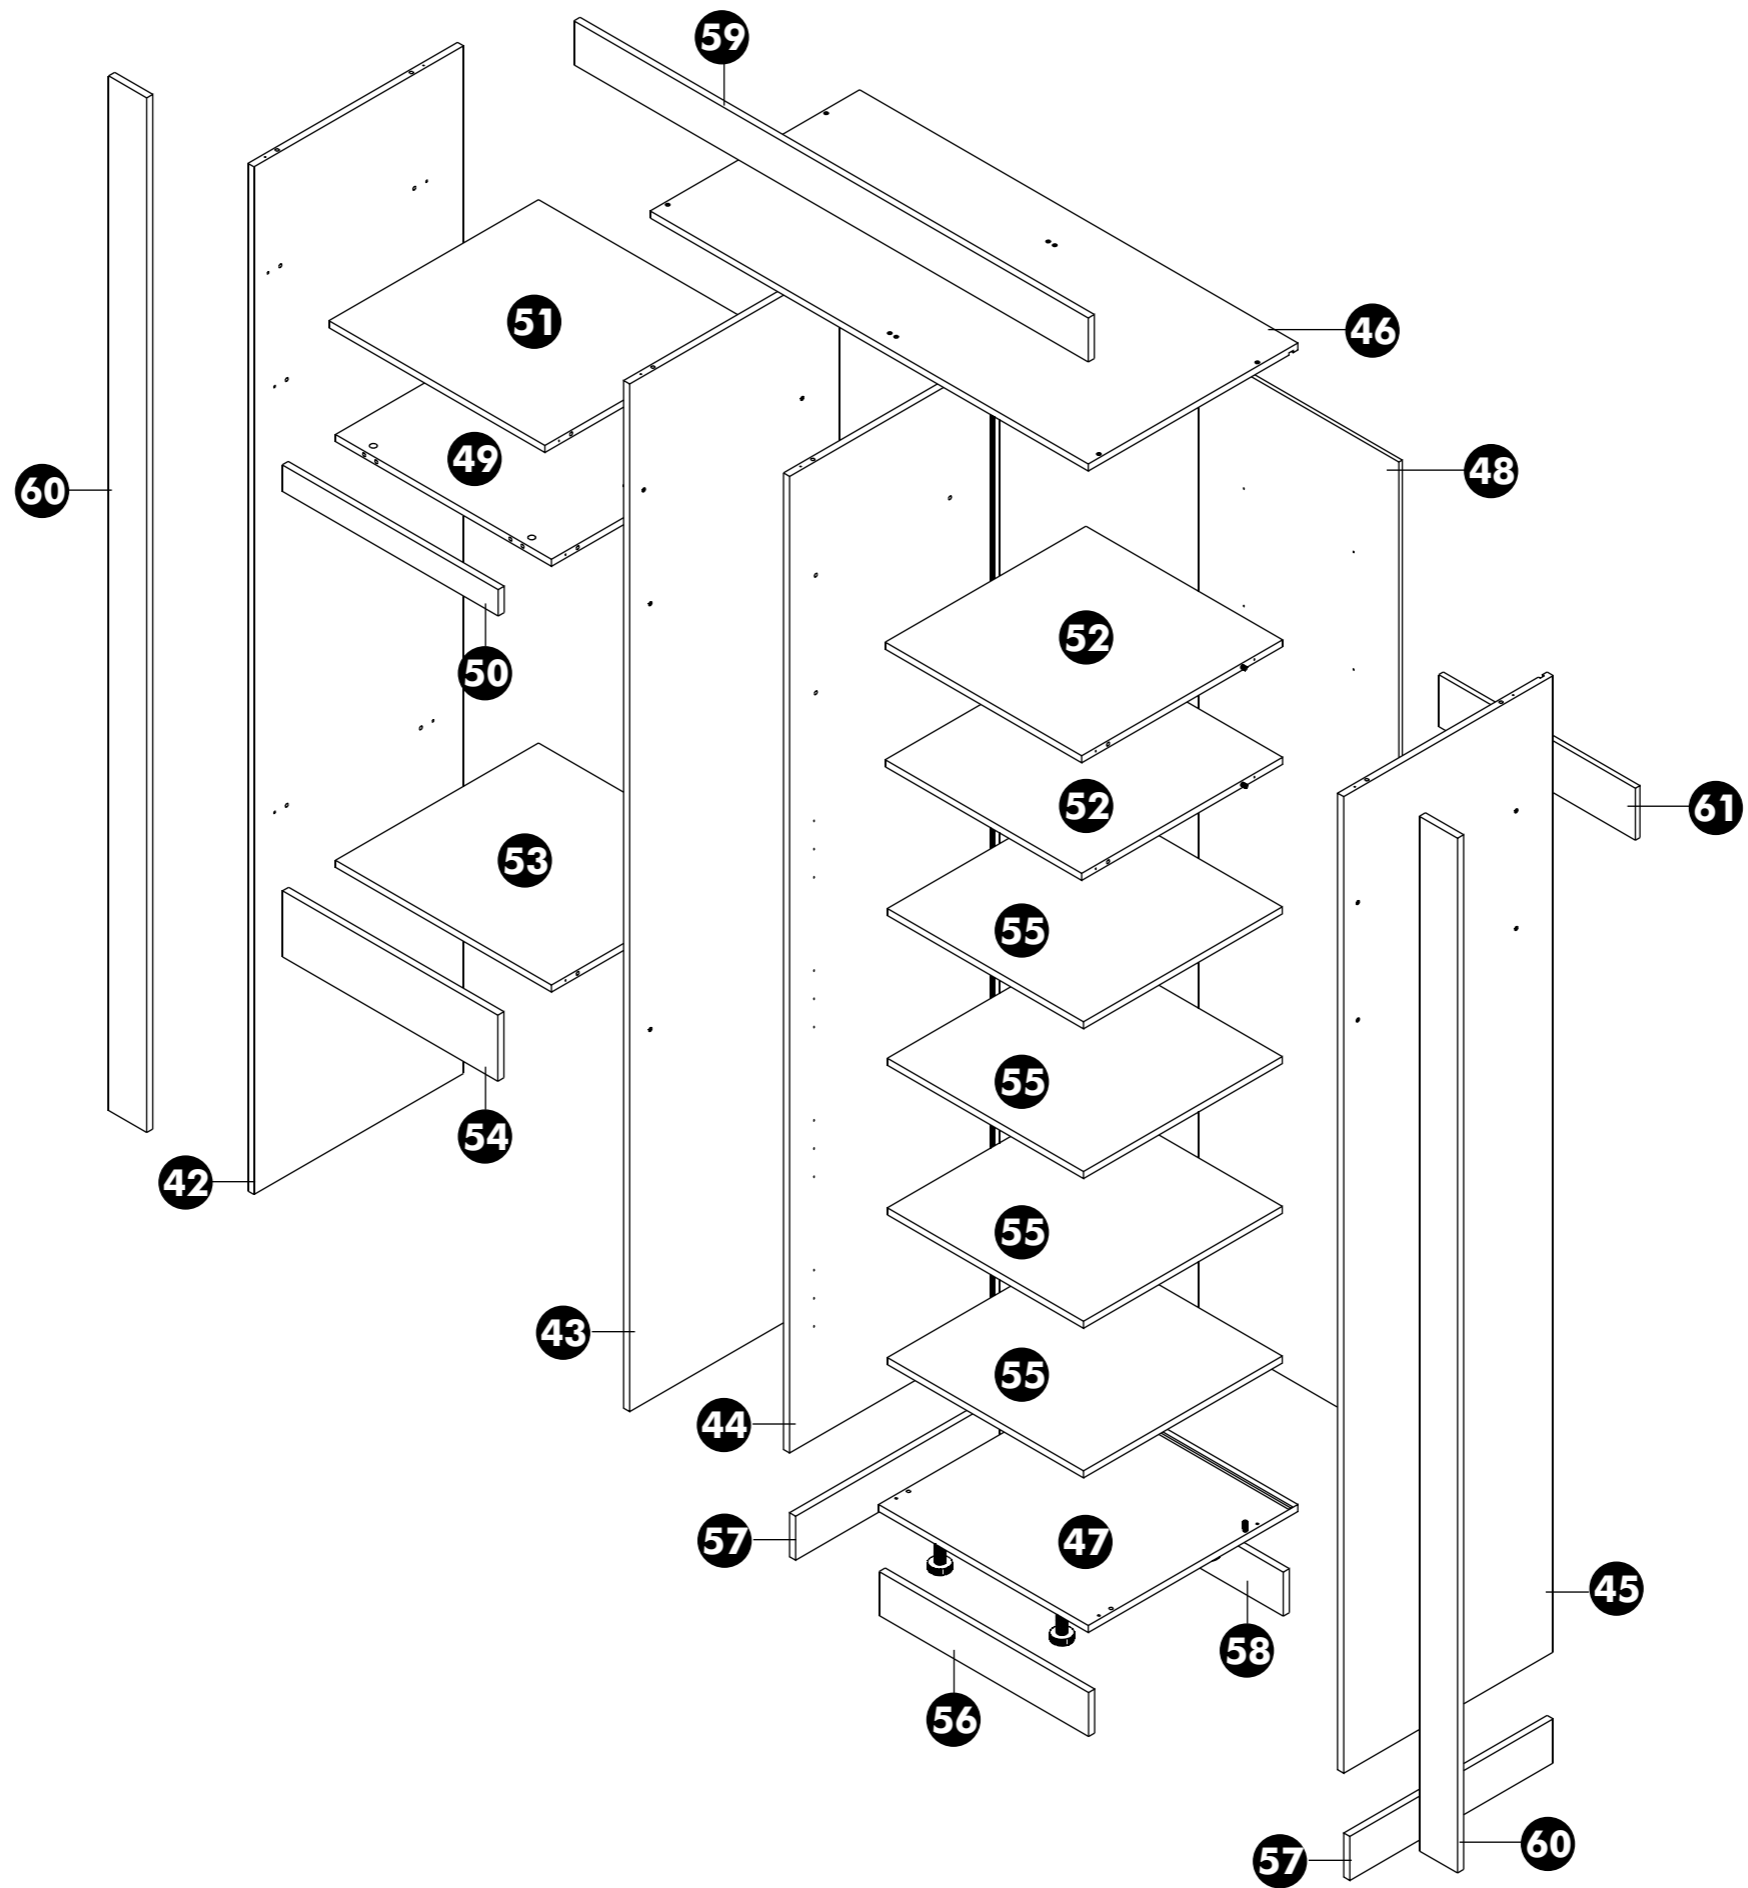

(N204R) Wardrobe 240x185x240

RESERVE 61-2

Assembly

ELEVATION 01A

Assembly

ELEVATION ๓B