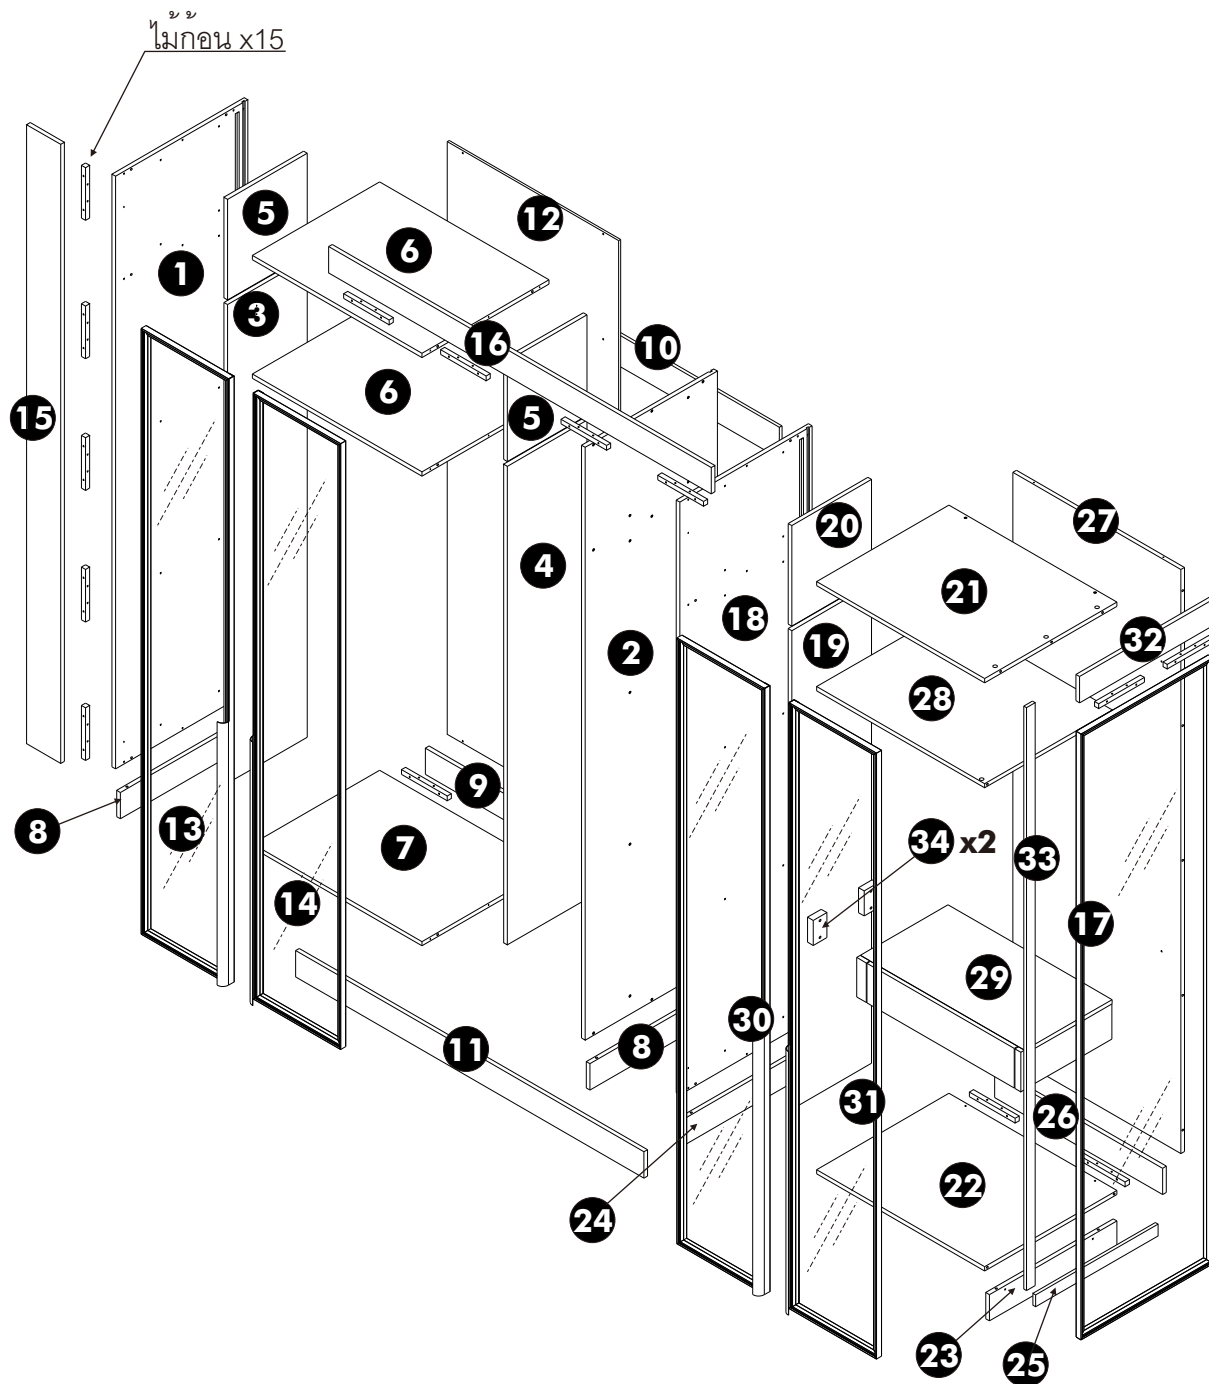

WALK IN CLOSET (N113L)

PJ. RESERVE 61-2

240821-0:160085212