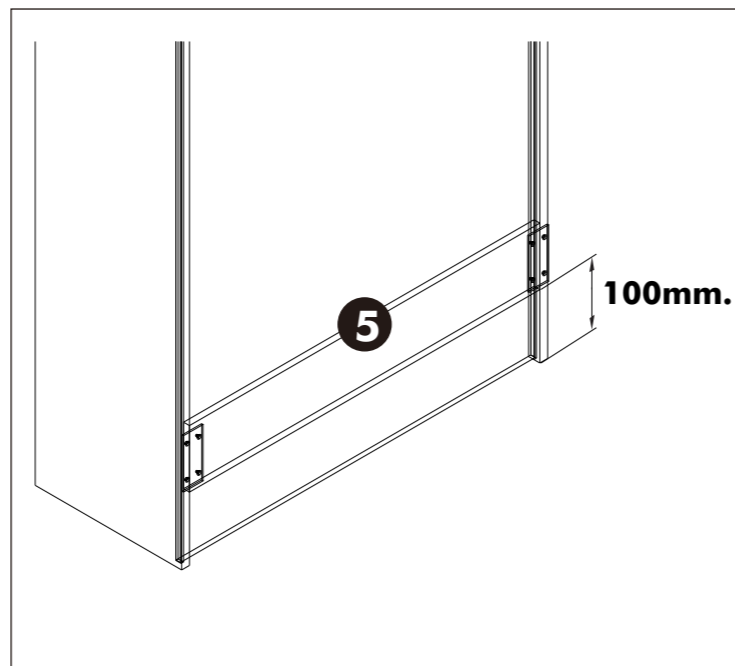

(N220L) Shoes cabinet 800

Niche Mono-Ramkhamhaeng

Assembly