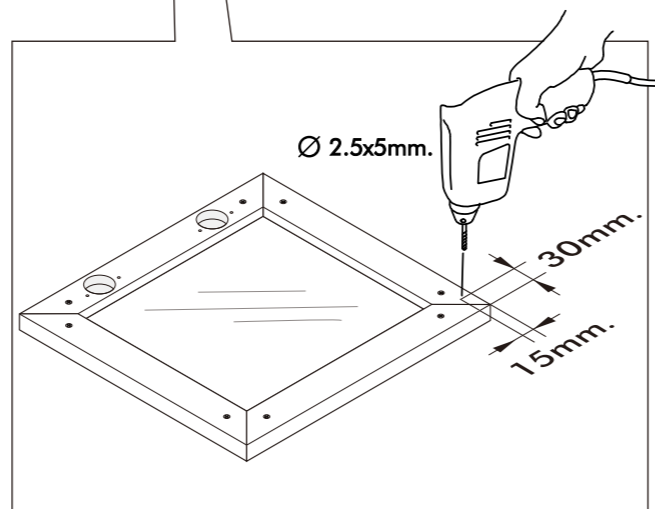

SUPALAI .107

(N3) Tv cabinet

Assembly