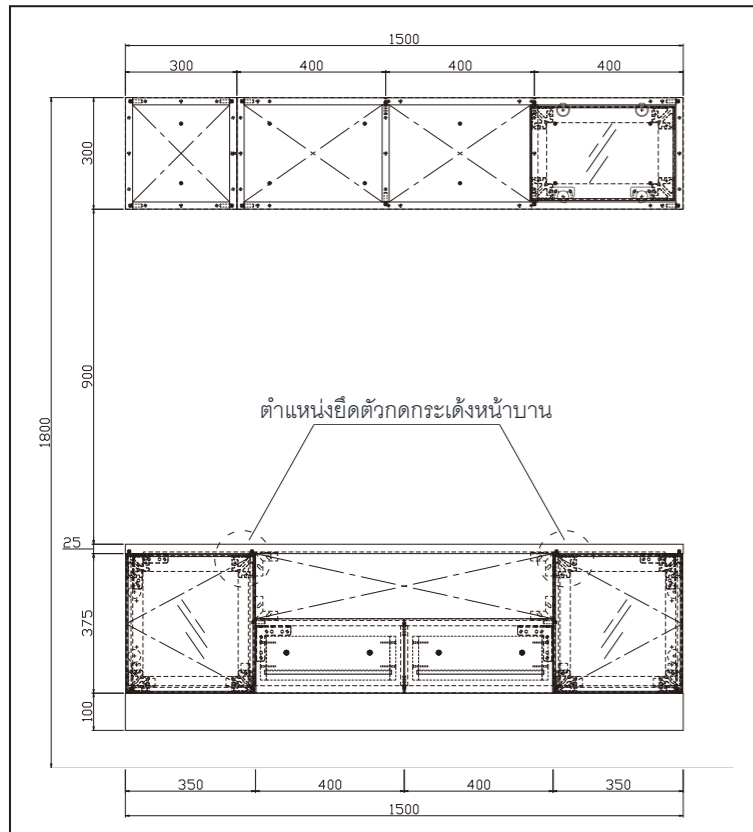

SUPALAI .107

(N3) Tv cabinet

Assembly