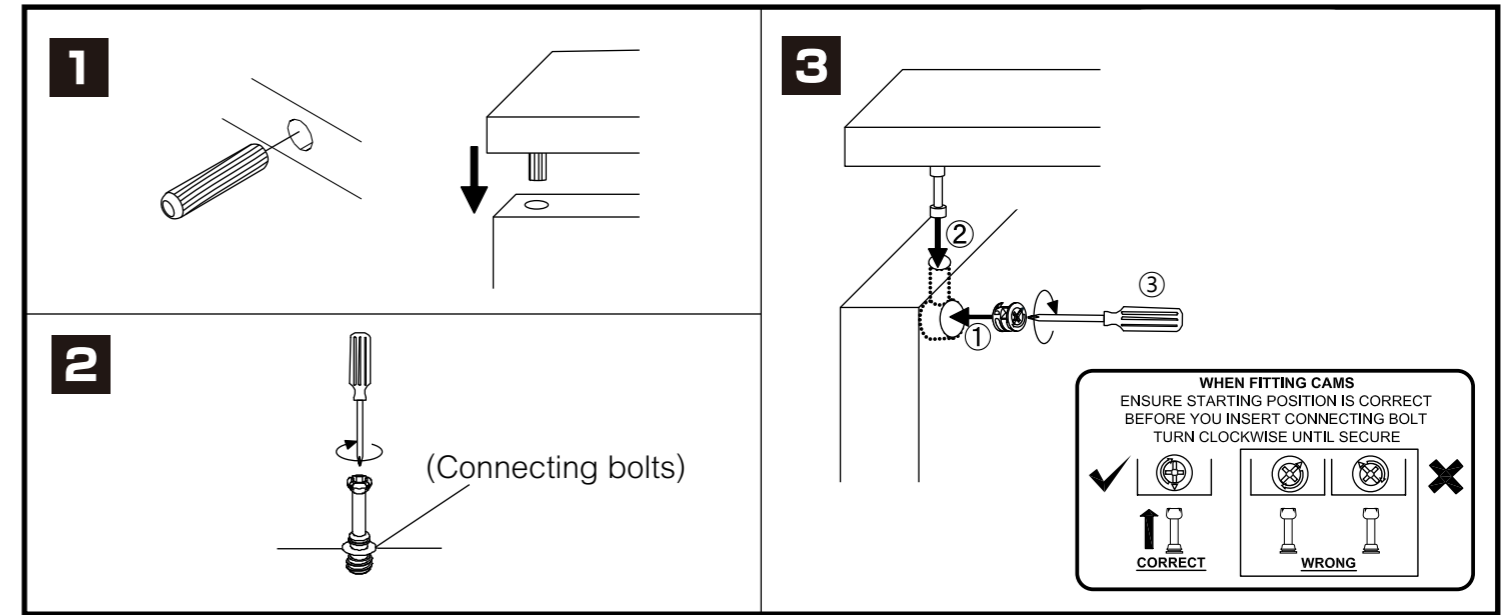

-DRAWER SET

-  **x 1**
-  M3.5x13mm. **x 14**
-  M4x40mm. **x 8**
-  TFL4 M6x25 **x 2**

-DOOR SET

-  (INSERT MOUNTING) **x 12**
-  (HALF OVERLAY) **x 12**
-  M4x16mm. **x 144**
-  **x 16**

CONNECT SYSTEM

ASSEMBLY

-BODY SET

1.

2.

3.

4.

ASSEMBLY

-DOOR SET

10.