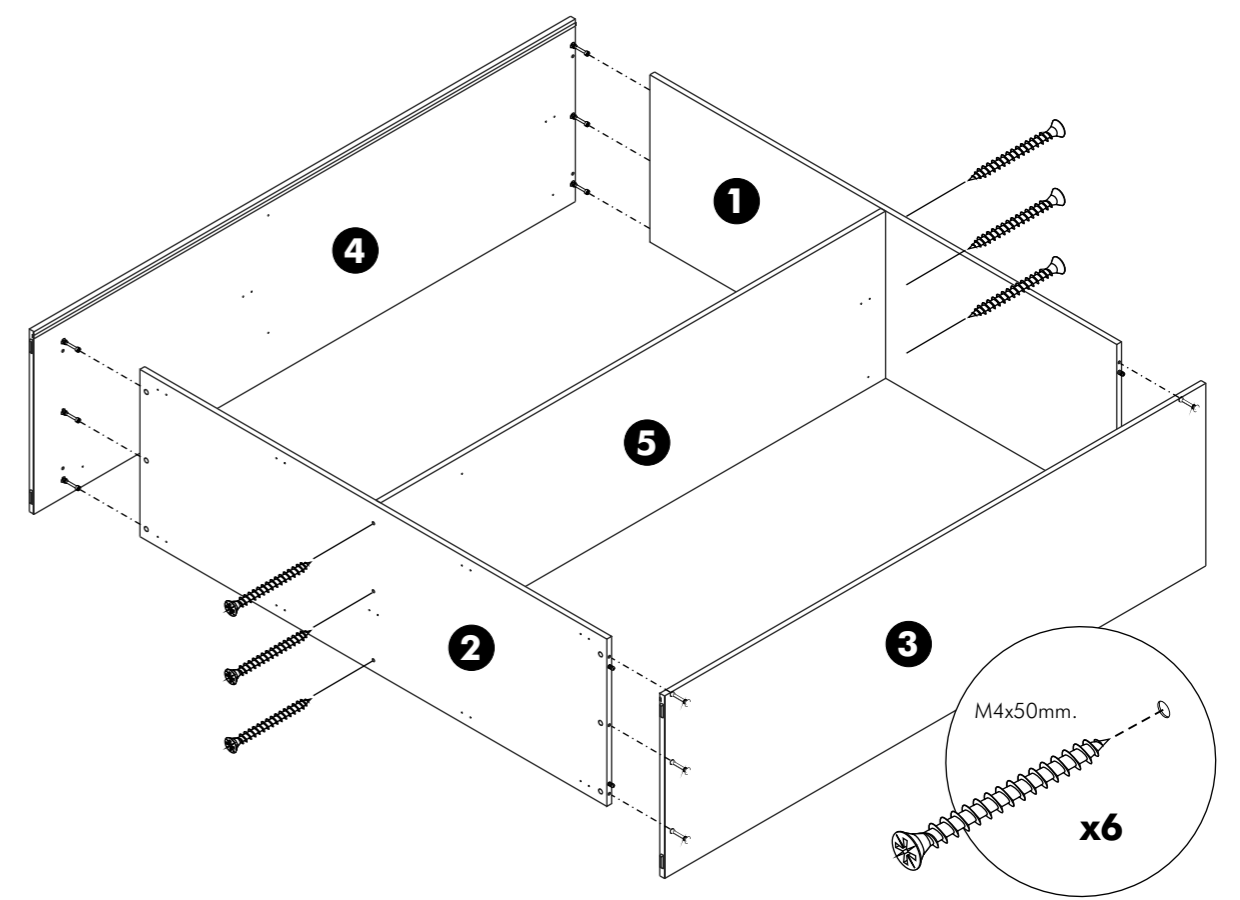

-DRAWER SET

-  **x 1**
-  M3.5x13mm. **x 14**
-  M4x40mm. **x 8**
-  TFL4 M6x25 **x 2**

-DOOR SET

-  (INSERT MOUNTING) **x 12**
-  (HALF OVERLAY) **x 12**
-  M4x16mm. **x 144**
-  **x 16**

CONNECT SYSTEM

ASSEMBLY

-BODY SET

1.

2.

3.

4.

ASSEMBLY

-DOOR SET

10.