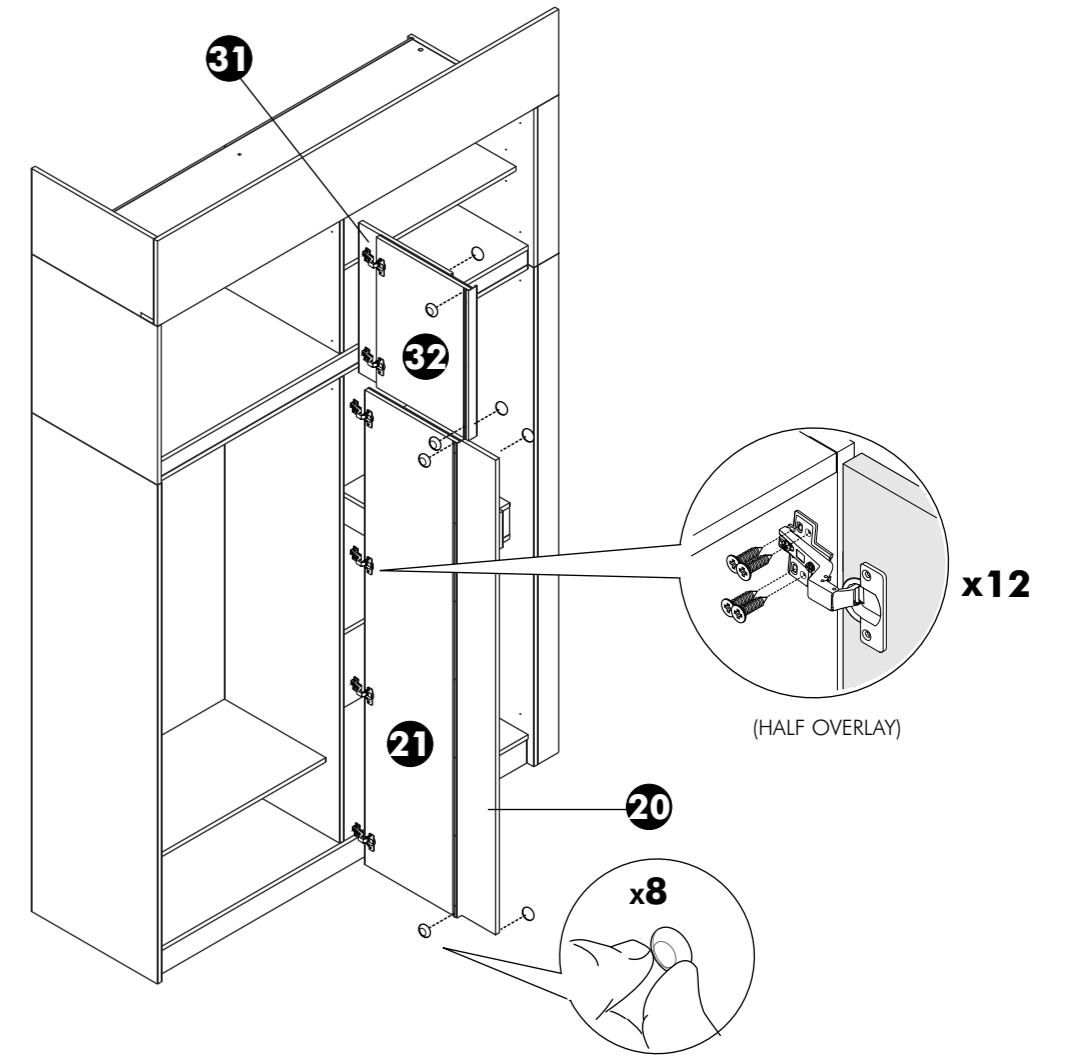

-DRAWER SET

-  **x 1**
-  M3.5x13mm. **x 14**
-  M4x40mm. **x 8**
-  TFL4 M6x25 **x 2**

-DOOR SET

-  (INSERT MOUNTING) **x 12**
-  (HALF OVERLAY) **x 12**
-  M4x16mm. **x 144**
-  **x 16**

CONNECT SYSTEM

ASSEMBLY

-BODY SET

1.

2.

3.

4.

ASSEMBLY

-DOOR SET

10.

5.

11.

6.

7.

ASSEMBLY

-DRAWER SET

8.

9.