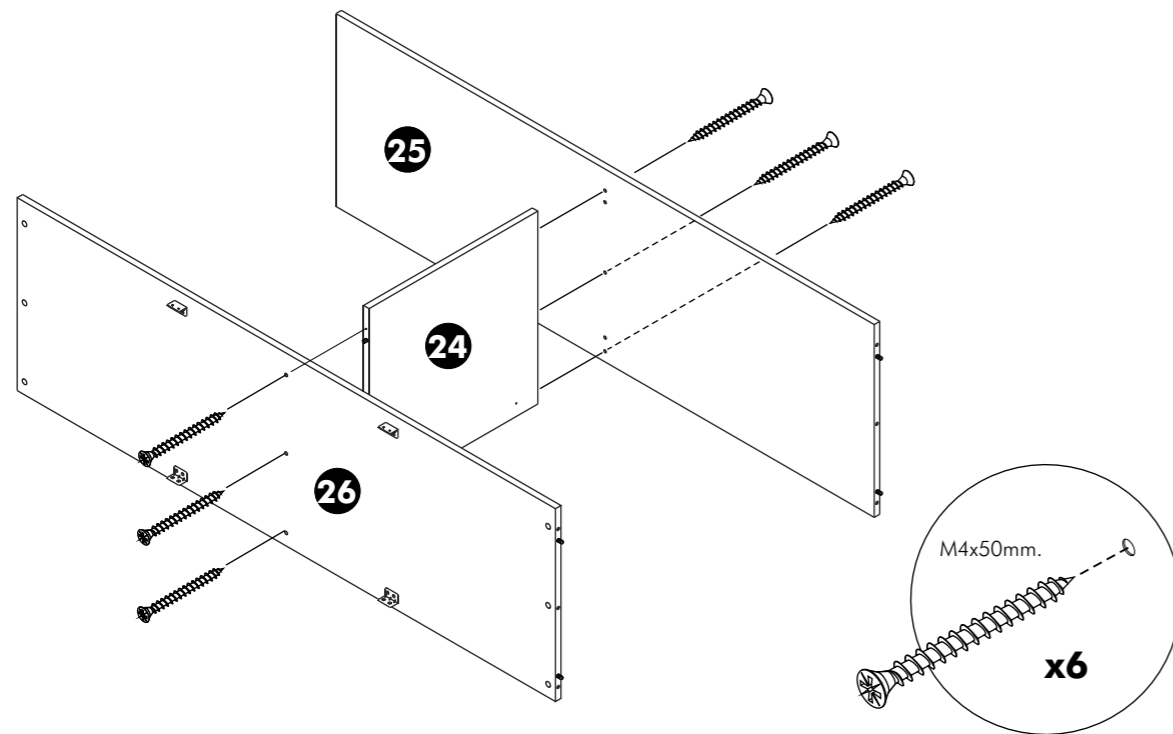

-DRAWER SET

-  **x 1**
-  M3.5x13mm. **x 14**
-  M4x40mm. **x 8**
-  TFL4 M6x25 **x 2**

-DOOR SET

-  (INSERT MOUNTING) **x 12**
-  (HALF OVERLAY) **x 12**
-  M4x16mm. **x 144**
-  **x 16**

CONNECT SYSTEM

ASSEMBLY

-BODY SET

1.

2.

3.

4.

ASSEMBLY

-DOOR SET

10.