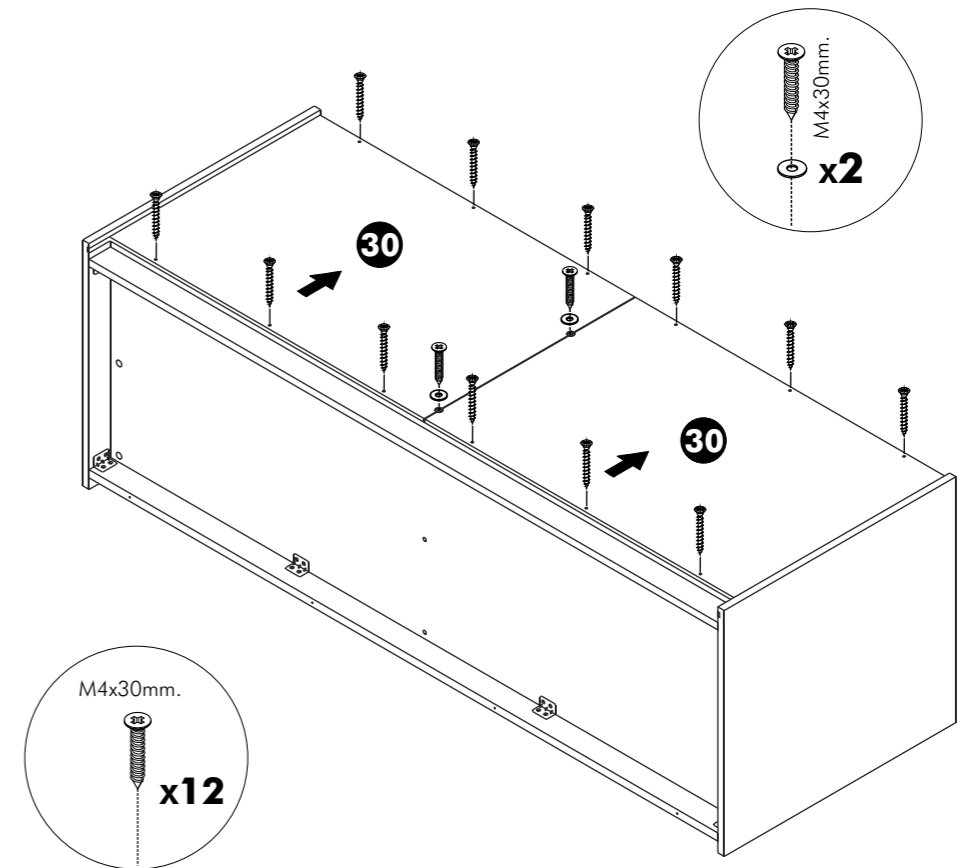

-DRAWER SET

-  **x 1**
-  M3.5x13mm. **x 14**
-  M4x40mm. **x 8**
-  TFL4 M6x25 **x 2**

-DOOR SET

-  (INSERT MOUNTING) **x 12**
-  (HALF OVERLAY) **x 12**
-  M4x16mm. **x 144**
-  **x 16**

CONNECT SYSTEM

ASSEMBLY

-BODY SET

1.

2.

3.

4.

ASSEMBLY

-DOOR SET

10.

5.

11.

6.

7.

ASSEMBLY

-DRAWER SET

8.

9.