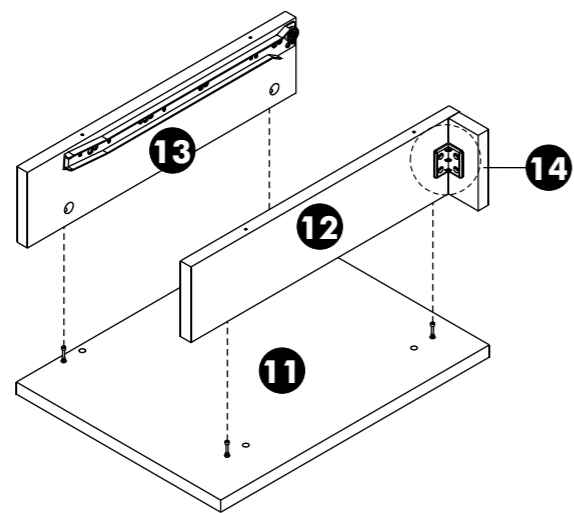

-DRAWER SET

-  **x 1**
-  M3.5x13mm. **x 14**
-  M4x40mm. **x 8**
-  TFL4 M6x25 **x 2**

-DOOR SET

-  (INSERT MOUNTING) **x 12**
-  (HALF OVERLAY) **x 12**
-  M4x16mm. **x 144**
-  **x 16**

CONNECT SYSTEM

ASSEMBLY

5.

11.

6.

7.

ASSEMBLY

-DRAWER SET

8.

9.