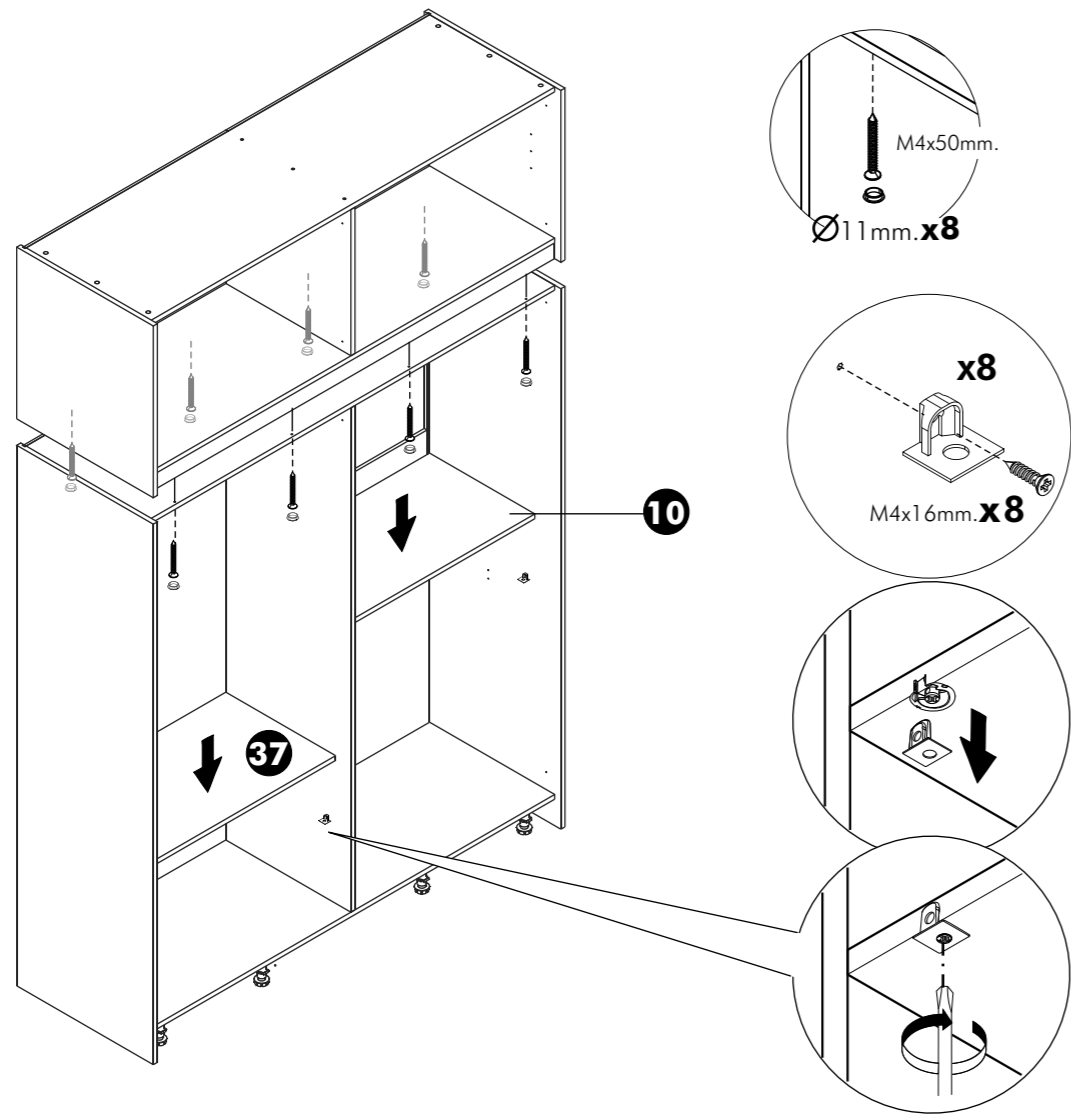

-DRAWER SET

-  **x 1**
-  M3.5x13mm. **x 14**
-  M4x40mm. **x 8**
-  TFL4 M6x25 **x 2**

-DOOR SET

-  (INSERT MOUNTING) **x 12**
-  (HALF OVERLAY) **x 12**
-  M4x16mm. **x 144**
-  **x 16**

CONNECT SYSTEM

ASSEMBLY

-BODY SET

1.

2.

3.

4.

ASSEMBLY

-DOOR SET

10.

5.

11.

6.

7.

ASSEMBLY

-DRAWER SET

8.

9.