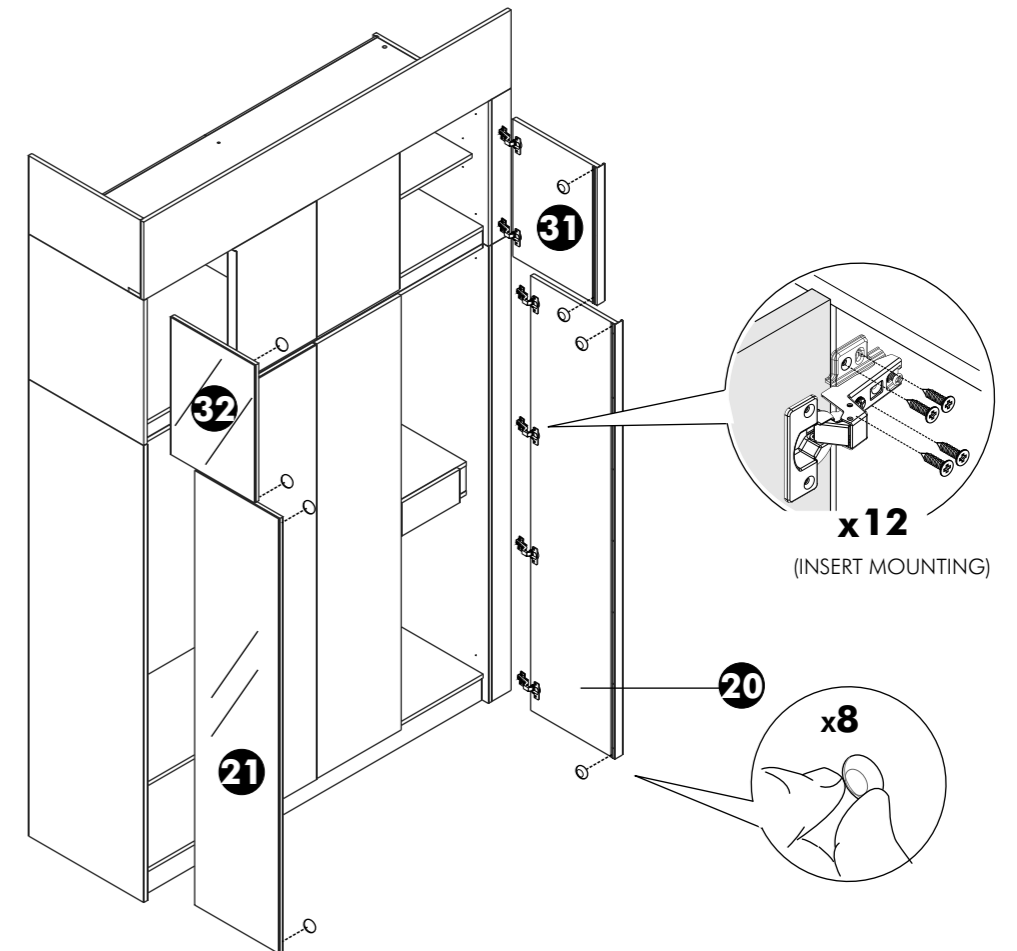

-DRAWER SET

-  **x 1**
-  M3.5x13mm. **x 14**
-  M4x40mm. **x 8**
-  TFL4 M6x25 **x 2**

-DOOR SET

-  (INSERT MOUNTING) **x 12**
-  (HALF OVERLAY) **x 12**
-  M4x16mm. **x 144**
-  **x 16**

CONNECT SYSTEM

ASSEMBLY

-BODY SET

1.

2.

3.

4.

ASSEMBLY

-DOOR SET

10.

5.

11.

6.

7.

ASSEMBLY

-DRAWER SET

8.

9.