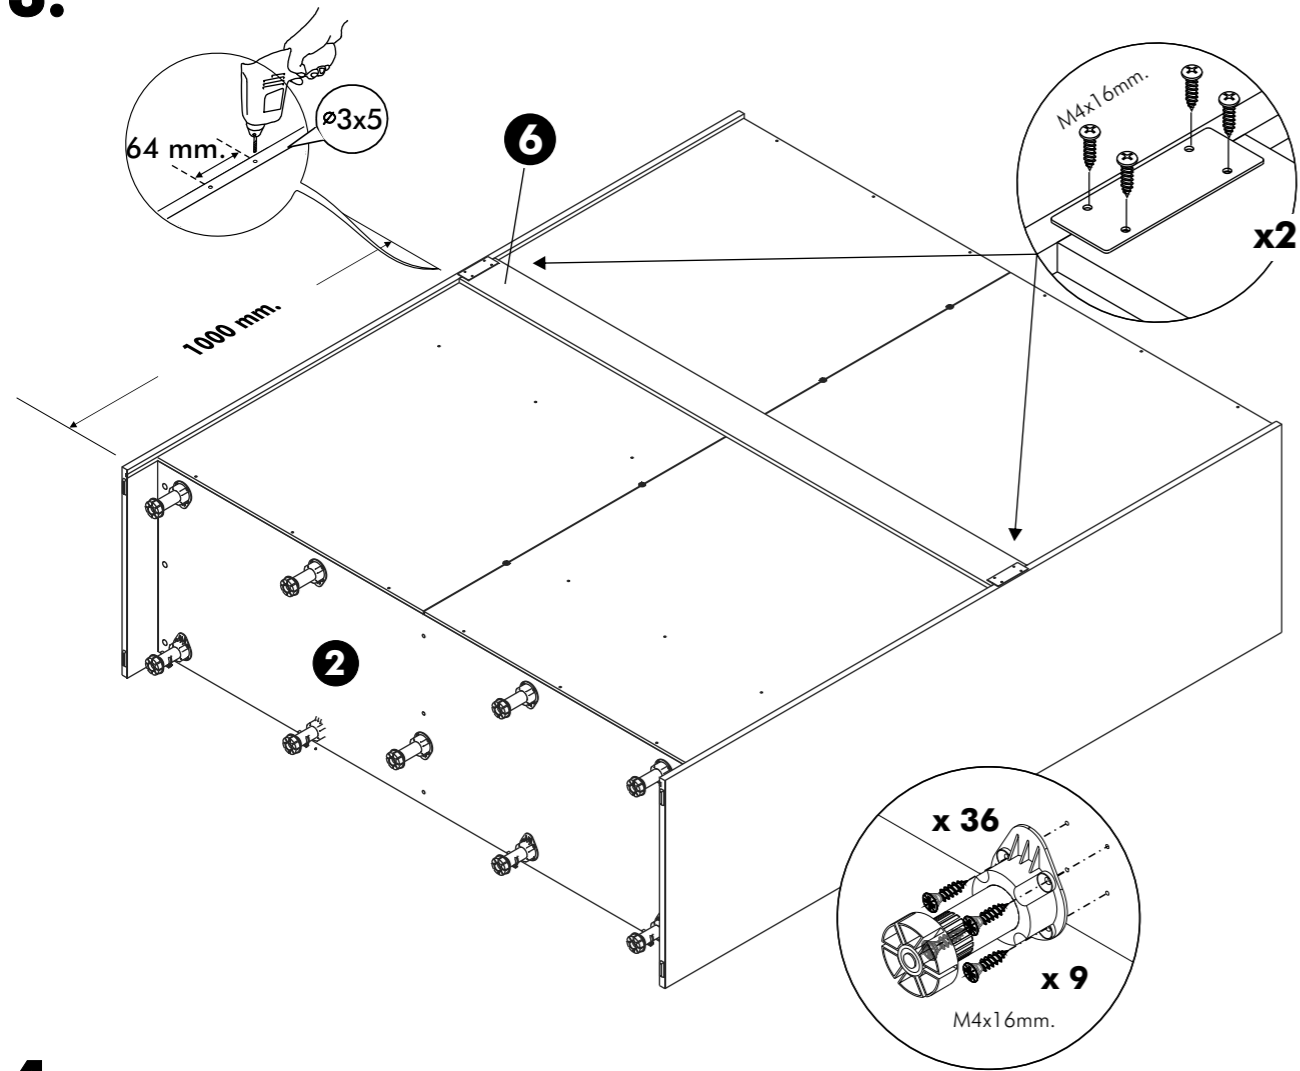

-DRAWER SET

-  **x 1**
-  M3.5x13mm. **x 14**
-  M4x40mm. **x 8**
-  TFL4 M6x25 **x 2**

-DOOR SET

-  (INSERT MOUNTING) **x 12**
-  (HALF OVERLAY) **x 12**
-  M4x16mm. **x 144**
-  **x 16**

CONNECT SYSTEM

ASSEMBLY

-BODY SET

1.

2.

3.

4.

ASSEMBLY

-DOOR SET

10.

5.

11.

6.

7.

ASSEMBLY

-DRAWER SET

8.

9.