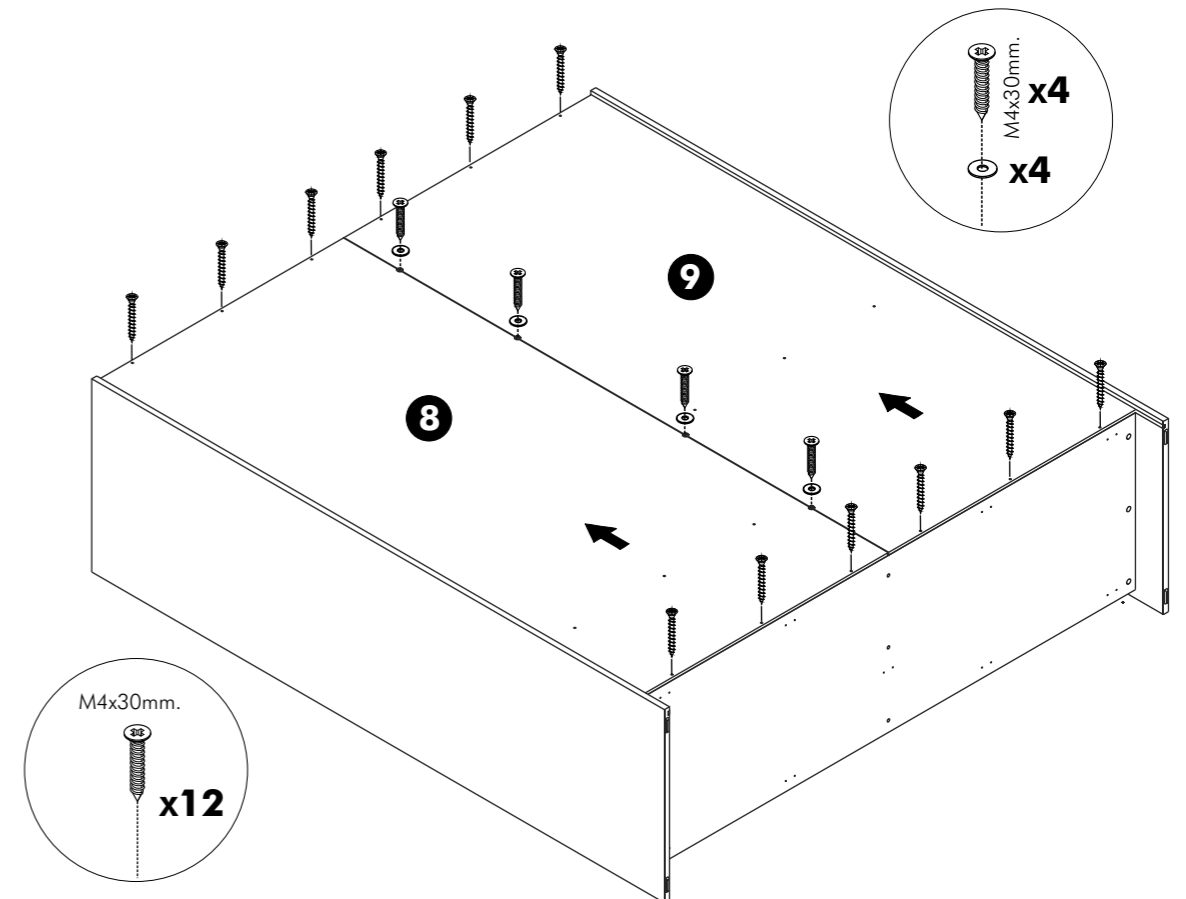

ตู้เสื้อผ้า 167x60x300 cm.(N11)

PJ.KNIGHT-RT

HARDWARE

-BODY SET

-DRAWER SET

-DOOR SET

CONNECT SYSTEM

ASSEMBLY

-BODY SET

1.

2.

3.

4.

ASSEMBLY

-DOOR SET

10.