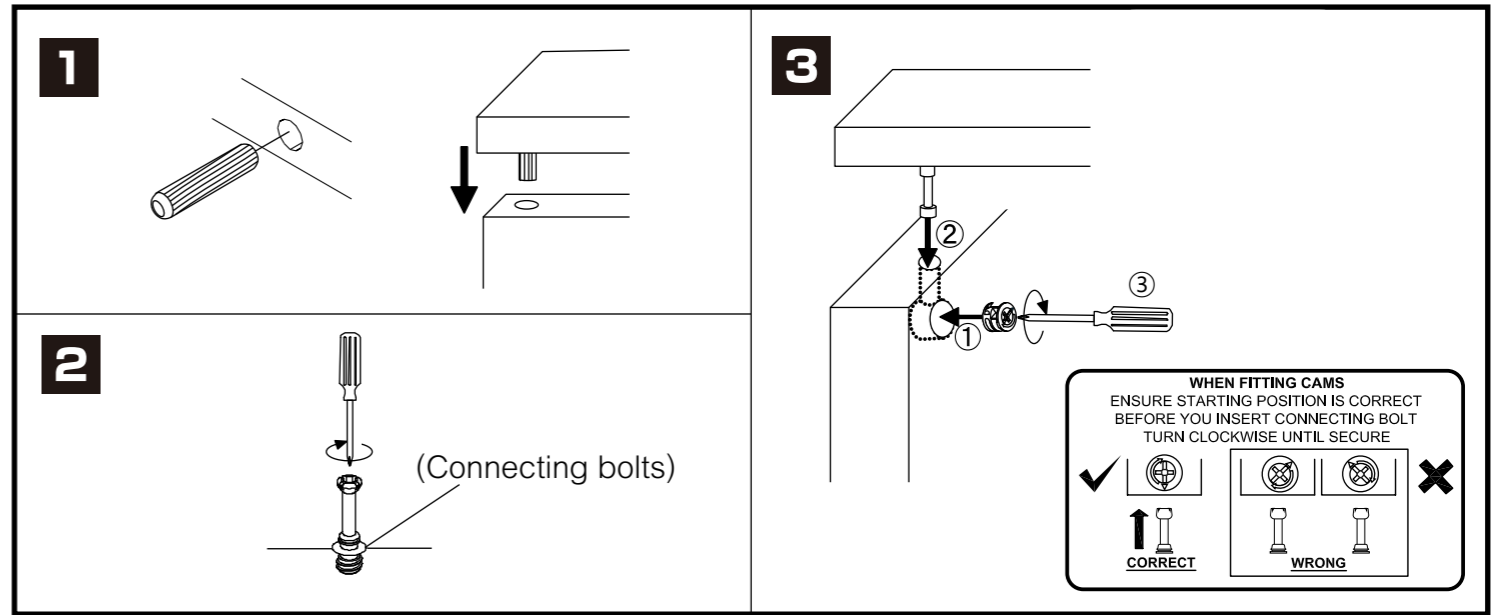

ตู้เสื้อผ้า 167x60x300 cm.(N11)

PJ.KNIGHT-RT

HARDWARE

-BODY SET

-DRAWER SET

-DOOR SET

CONNECT SYSTEM

ASSEMBLY

-BODY SET

1.

2.

3.

4.

ASSEMBLY

-DOOR SET

10.