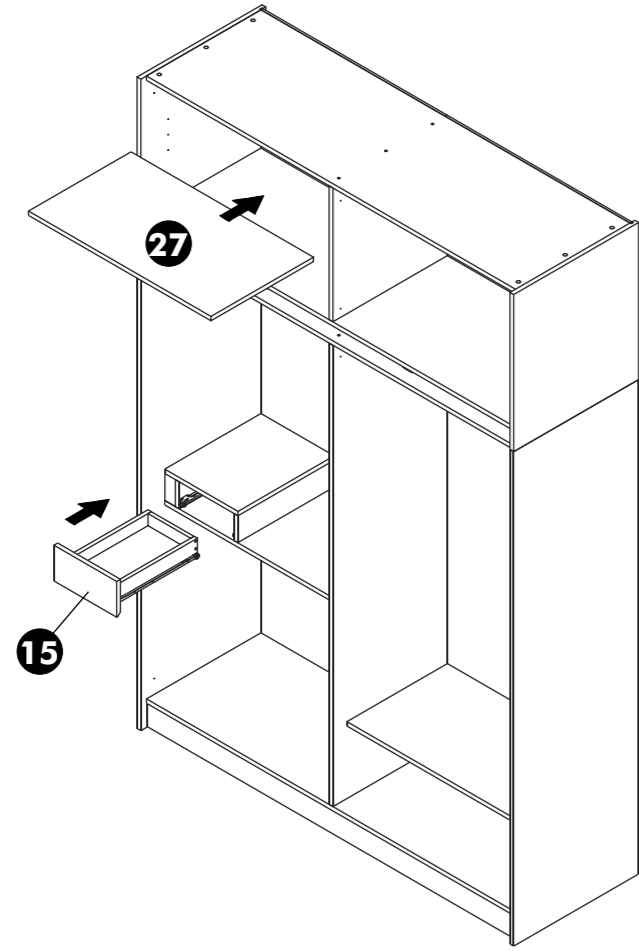

ตู้เสื้อผ้า 167x60x300 cm.(N11)

PJ.KNIGHT-RT

HARDWARE

-BODY SET

-DRAWER SET

-DOOR SET

CONNECT SYSTEM

ASSEMBLY

-BODY SET

1.

2.

3.

4.

ASSEMBLY

-DOOR SET

10.