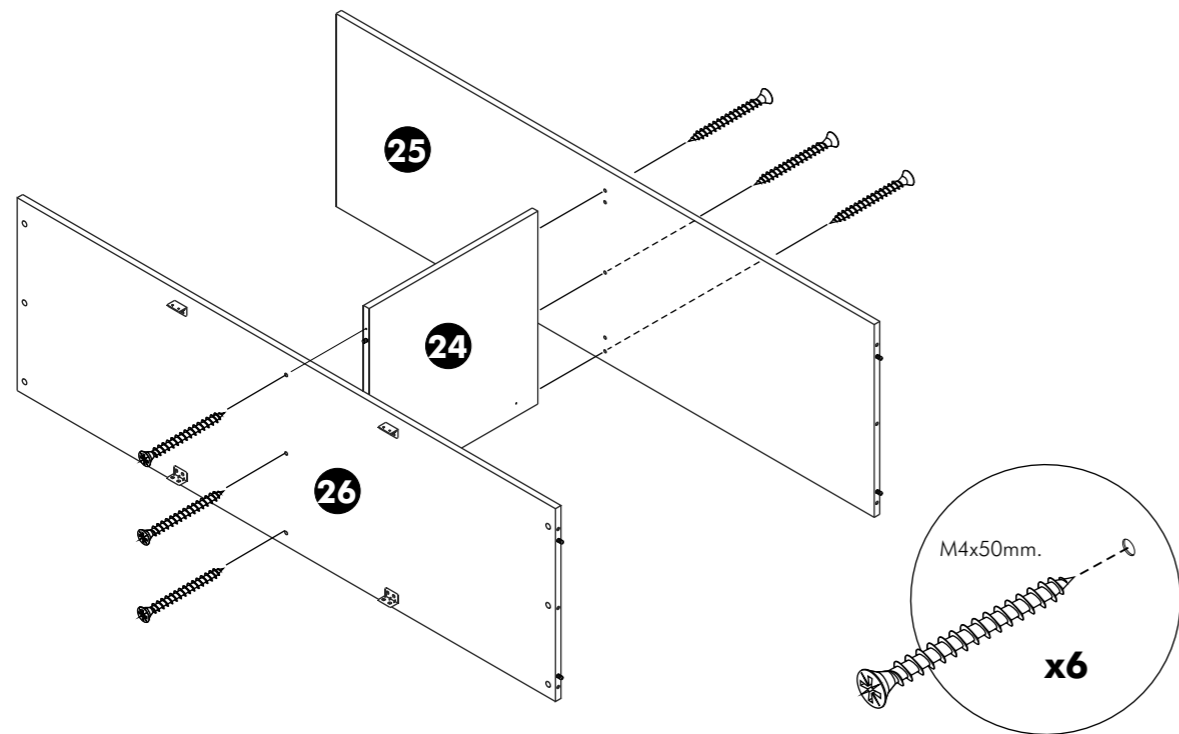

ตู้เสื้อผ้า 167x60x300 cm.(N11)

PJ.KNIGHT-RT

HARDWARE

-BODY SET

-DRAWER SET

-DOOR SET

CONNECT SYSTEM

ASSEMBLY

-BODY SET

1.

2.

3.

4.

ASSEMBLY

-DOOR SET

10.