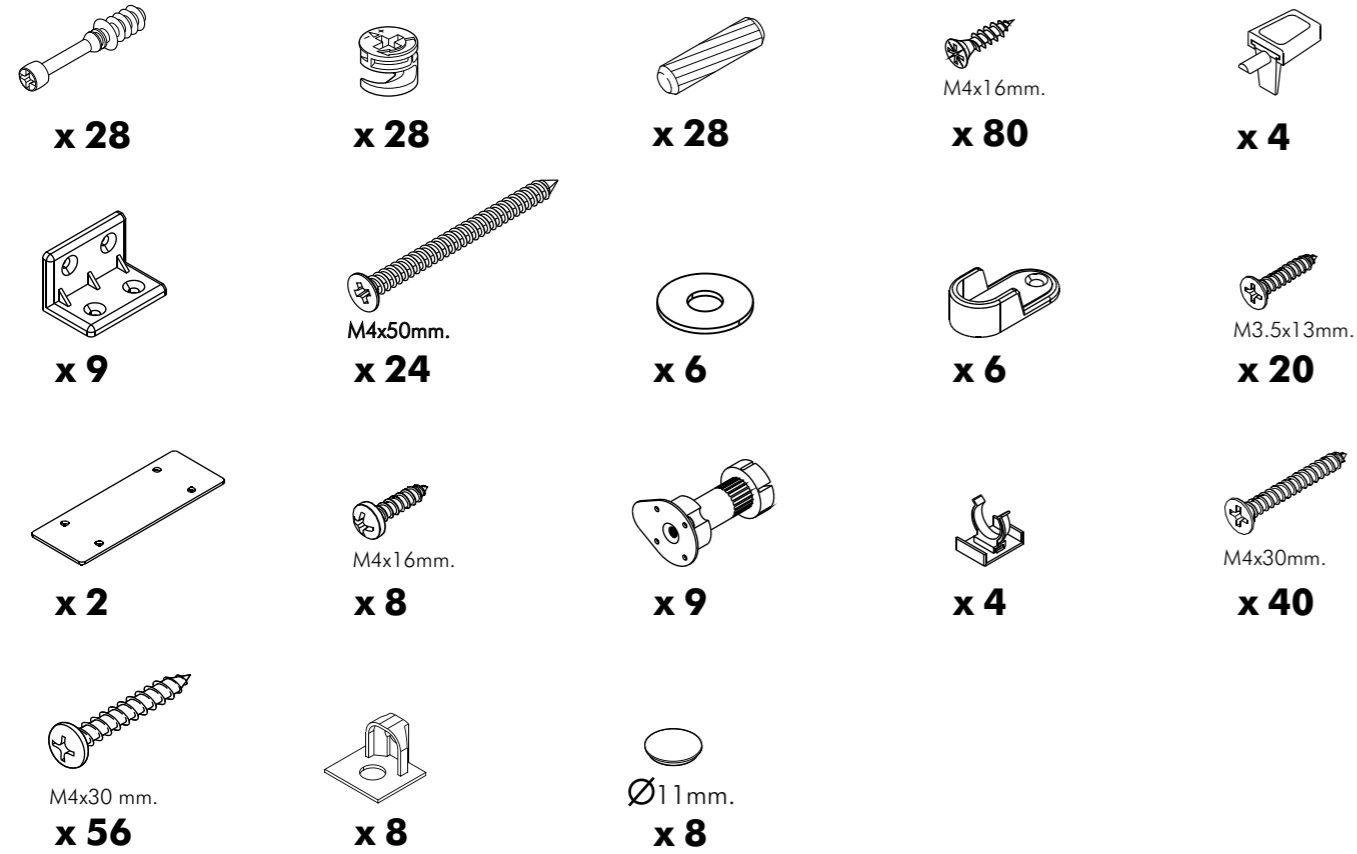

ตู้เสื้อผ้า 167x60x300 cm.(N11)

PJ.KNIGHT-RT

HARDWARE

-BODY SET

-DRAWER SET

-DOOR SET

CONNECT SYSTEM

ASSEMBLY

-BODY SET

1.

2.

3.

4.

ASSEMBLY

-DOOR SET

10.