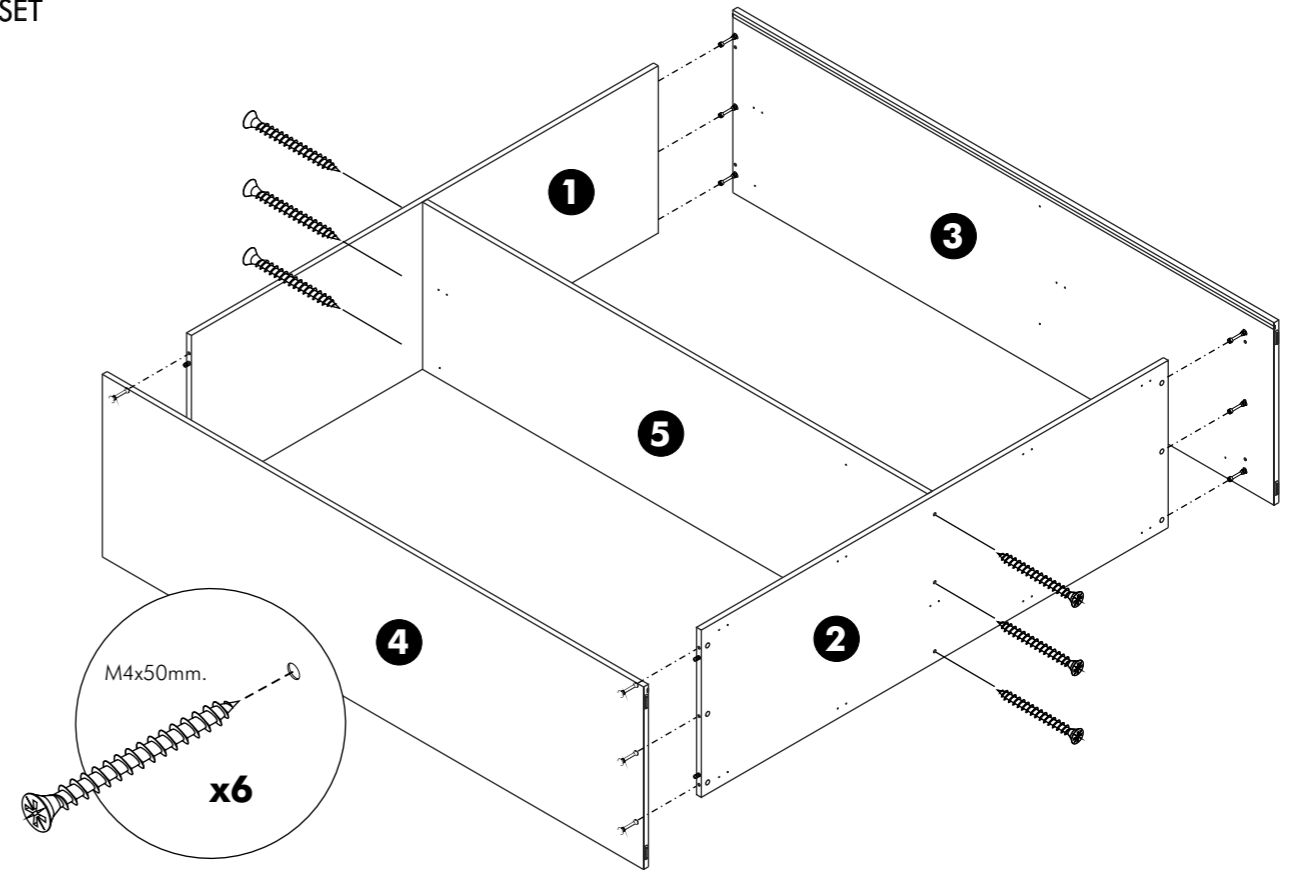

ตู้เสื้อผ้า 167x60x300 cm.(N11)

PJ.KNIGHT-RT

HARDWARE

-BODY SET

-DRAWER SET

-DOOR SET

CONNECT SYSTEM

ASSEMBLY

-BODY SET

1.

2.

3.

4.

ASSEMBLY

-DOOR SET

10.