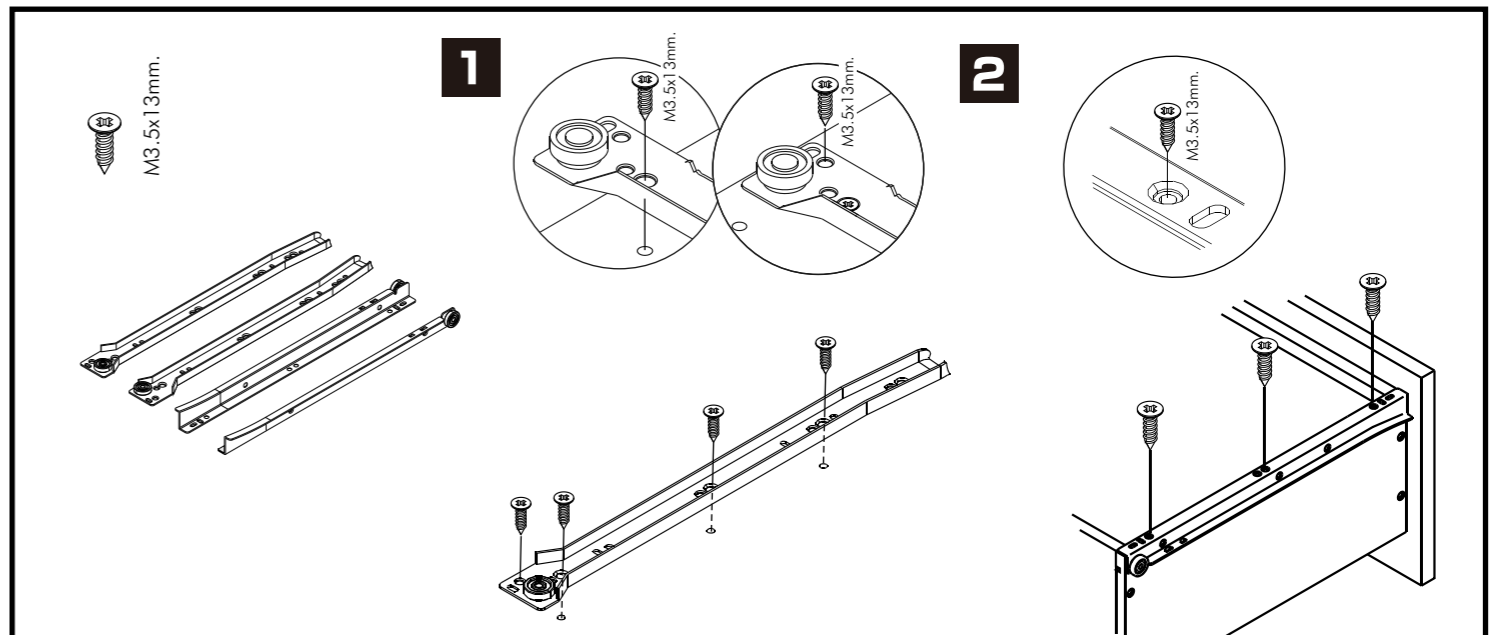

ตู้เสื้อผ้า 167x60x300 cm.(N11)

PJ.KNIGHT-RT

HARDWARE

-BODY SET

-DRAWER SET

-DOOR SET

CONNECT SYSTEM

ASSEMBLY

-BODY SET

1.

2.

3.

4.

ASSEMBLY

-DOOR SET

10.