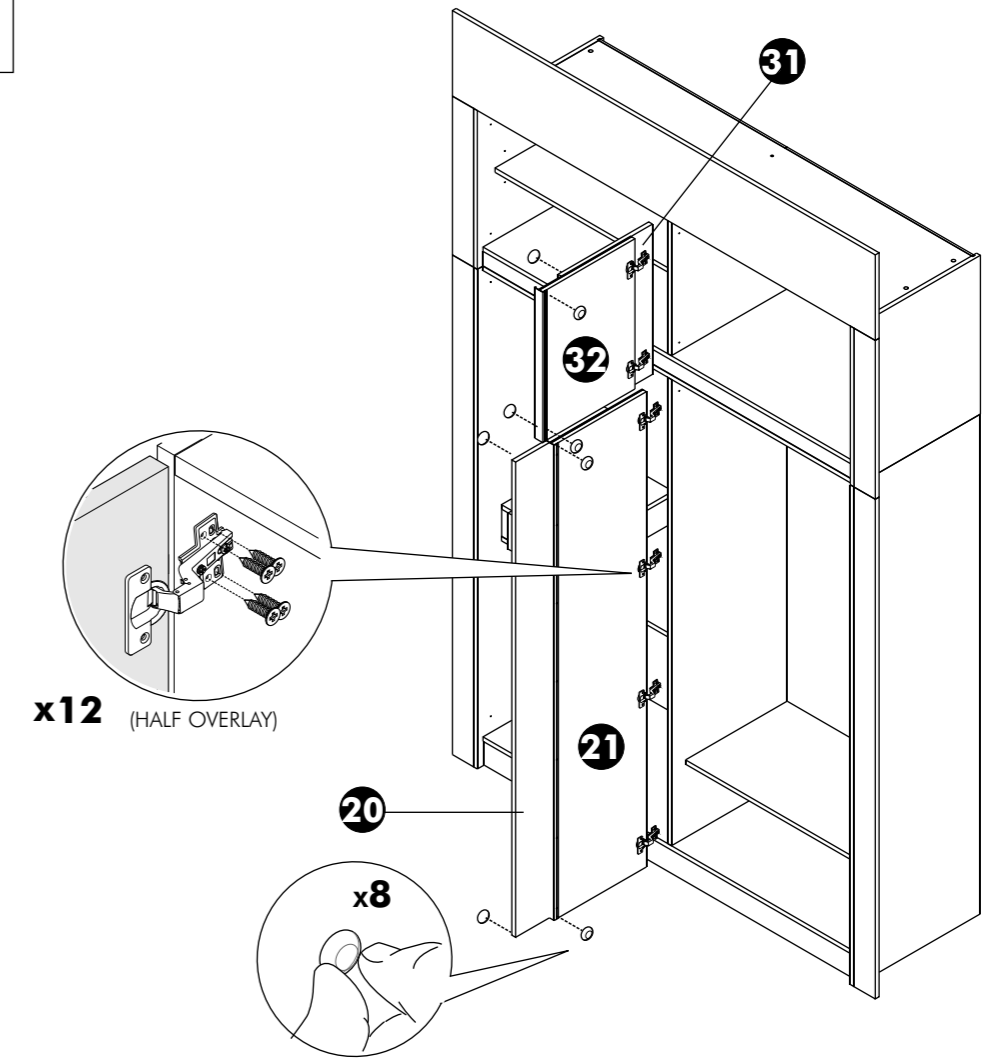

ตู้เสื้อผ้า 167x60x300 cm.(N11)

PJ.KNIGHT-RT

HARDWARE

-BODY SET

-DRAWER SET

-DOOR SET

CONNECT SYSTEM

ASSEMBLY

-BODY SET

1.

2.

3.

4.

ASSEMBLY

-DOOR SET

10.