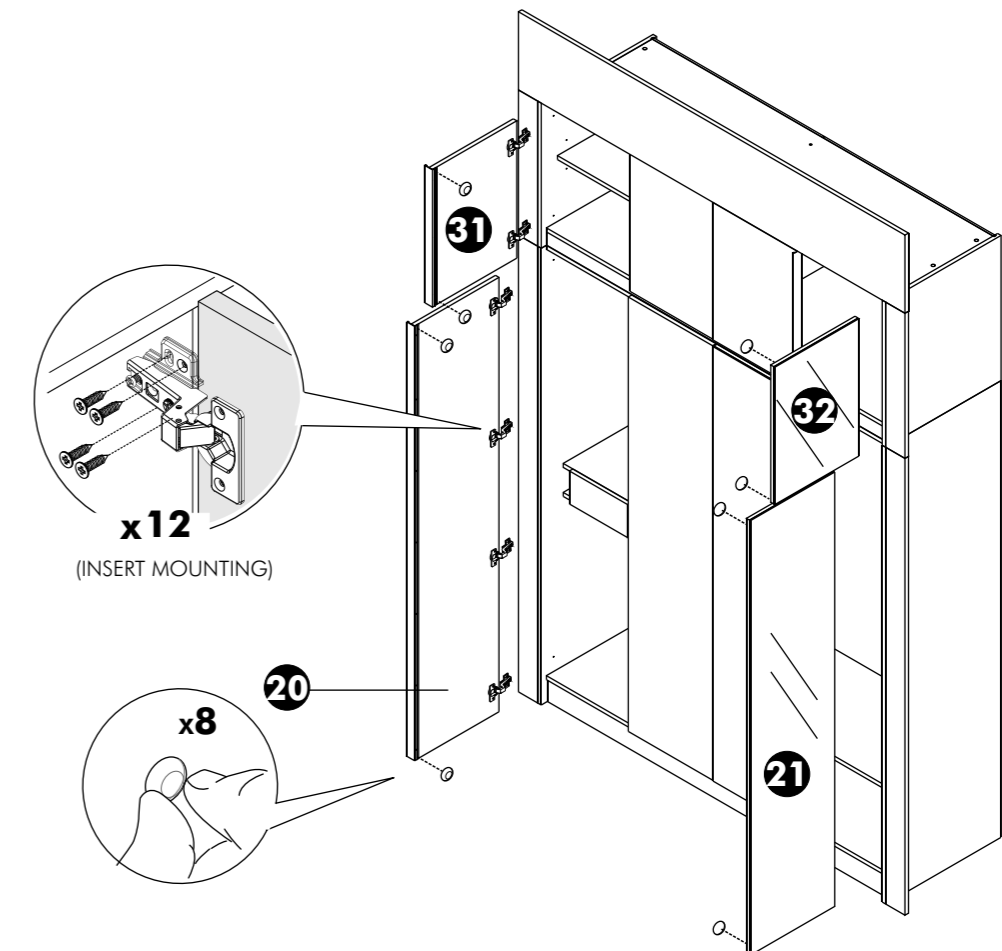

ตู้เสื้อผ้า 167x60x300 cm.(N11)

PJ.KNIGHT-RT

HARDWARE

-BODY SET

-DRAWER SET

-DOOR SET

CONNECT SYSTEM

ASSEMBLY

-BODY SET

1.

2.

3.

4.

ASSEMBLY

-DOOR SET

10.