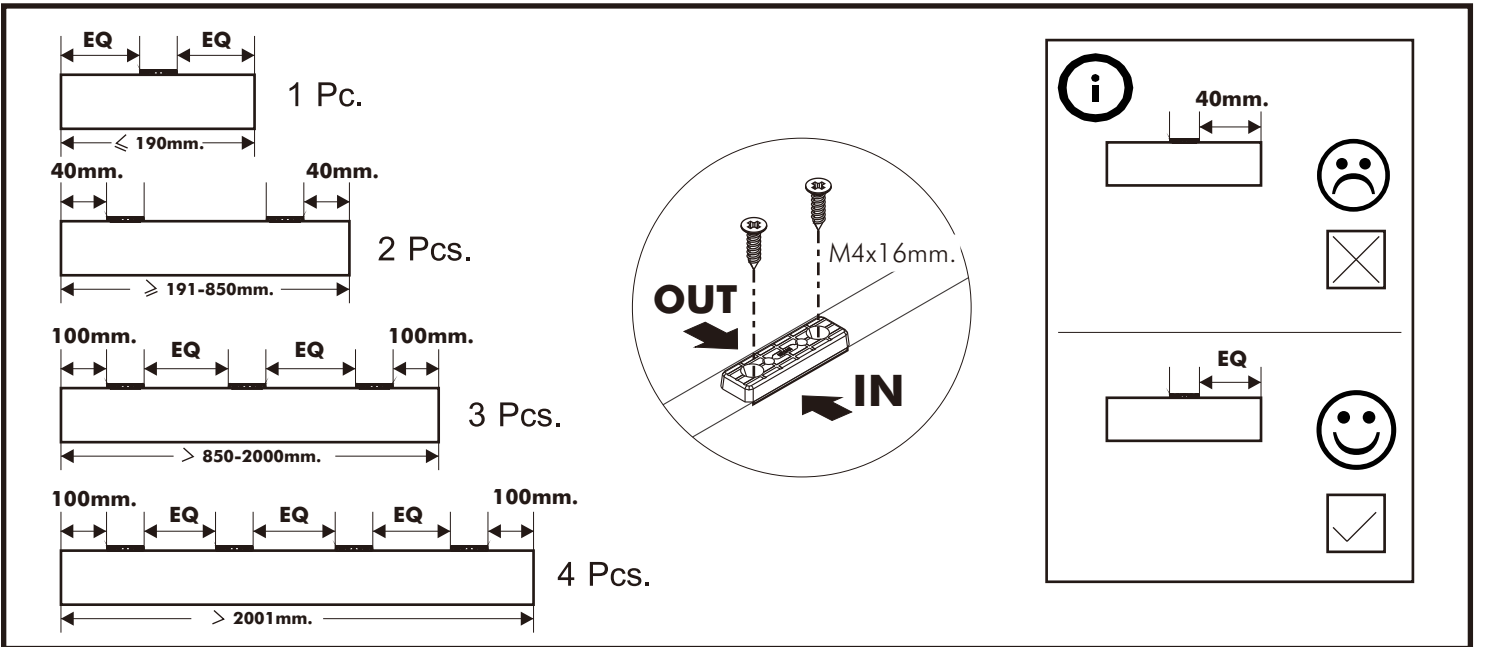

CONNECT SYSTEM