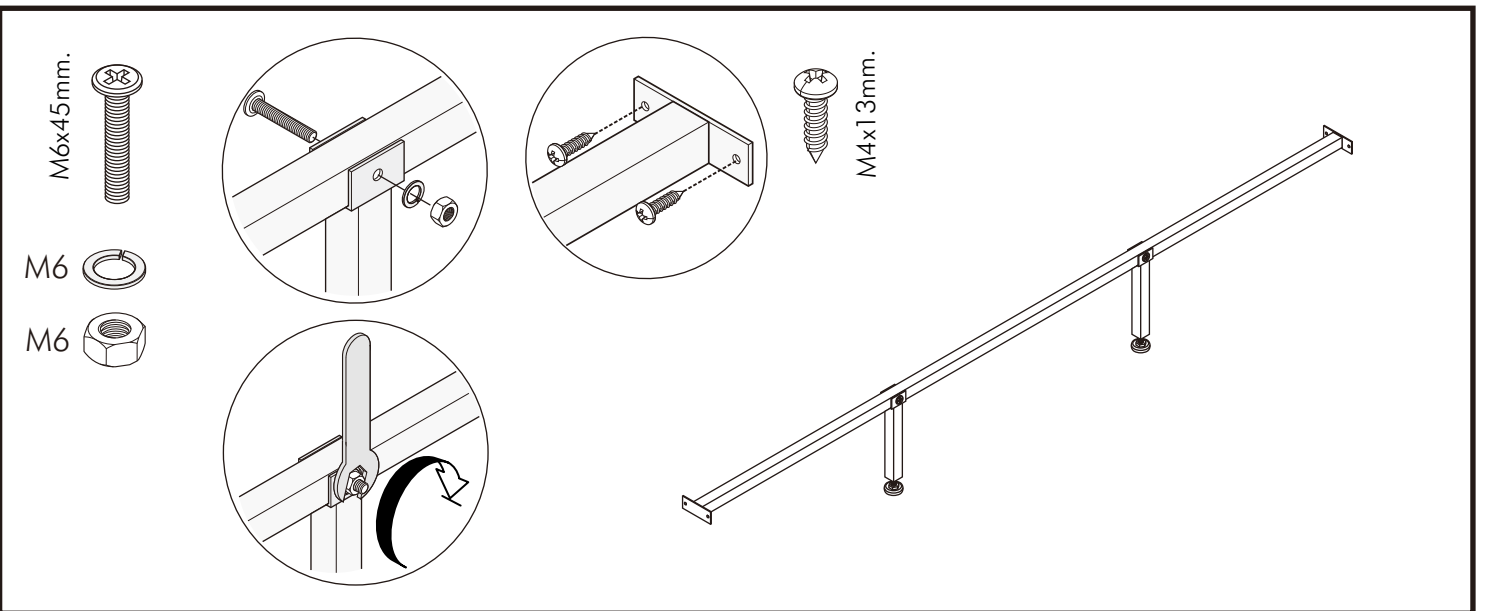

CONNECT SYSTEM