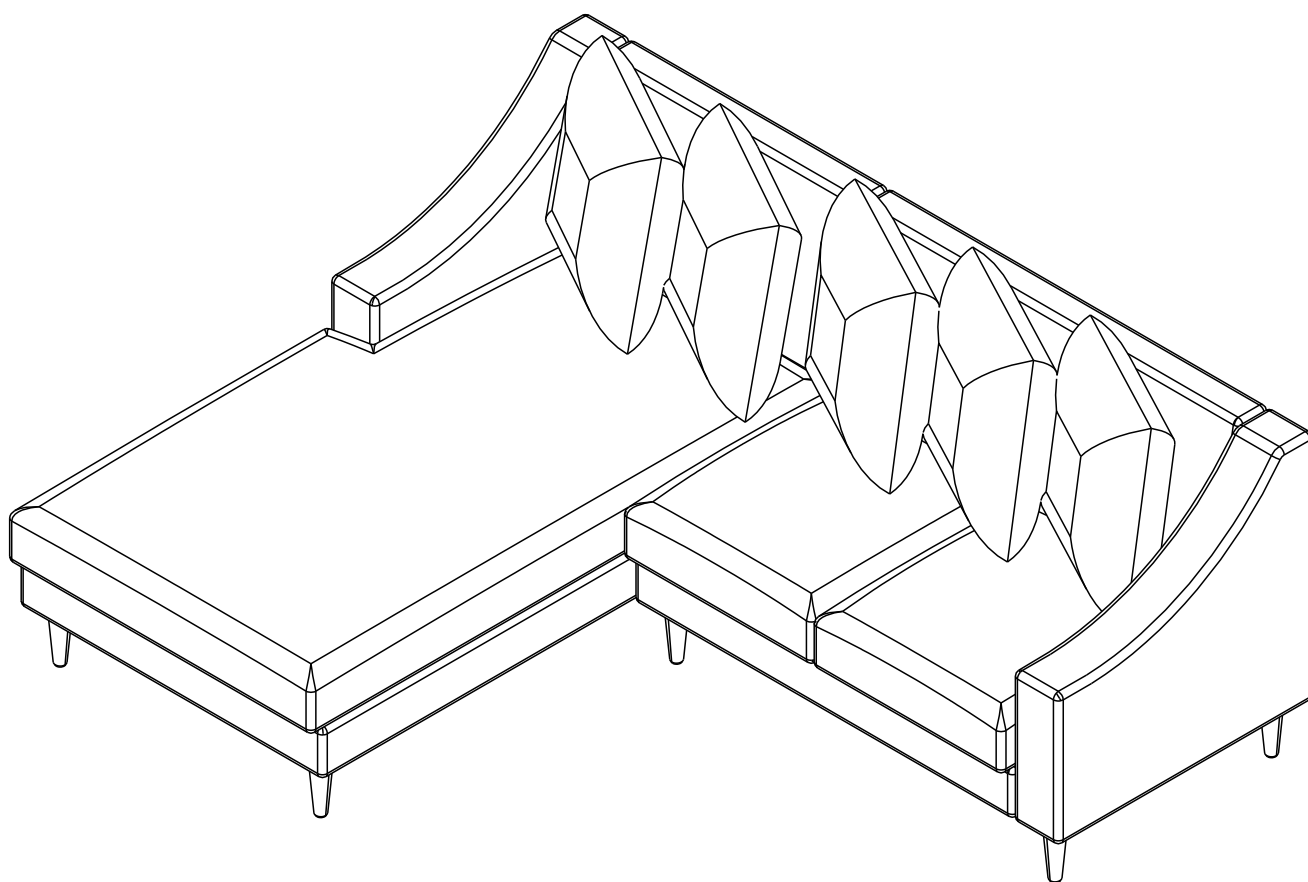

DOROTHY

SOFA L-SHAPE/R

HARDWARE

-BODY SET

x 8

x 2

P+M4x25 mm.

x 40

1.

2.

3.