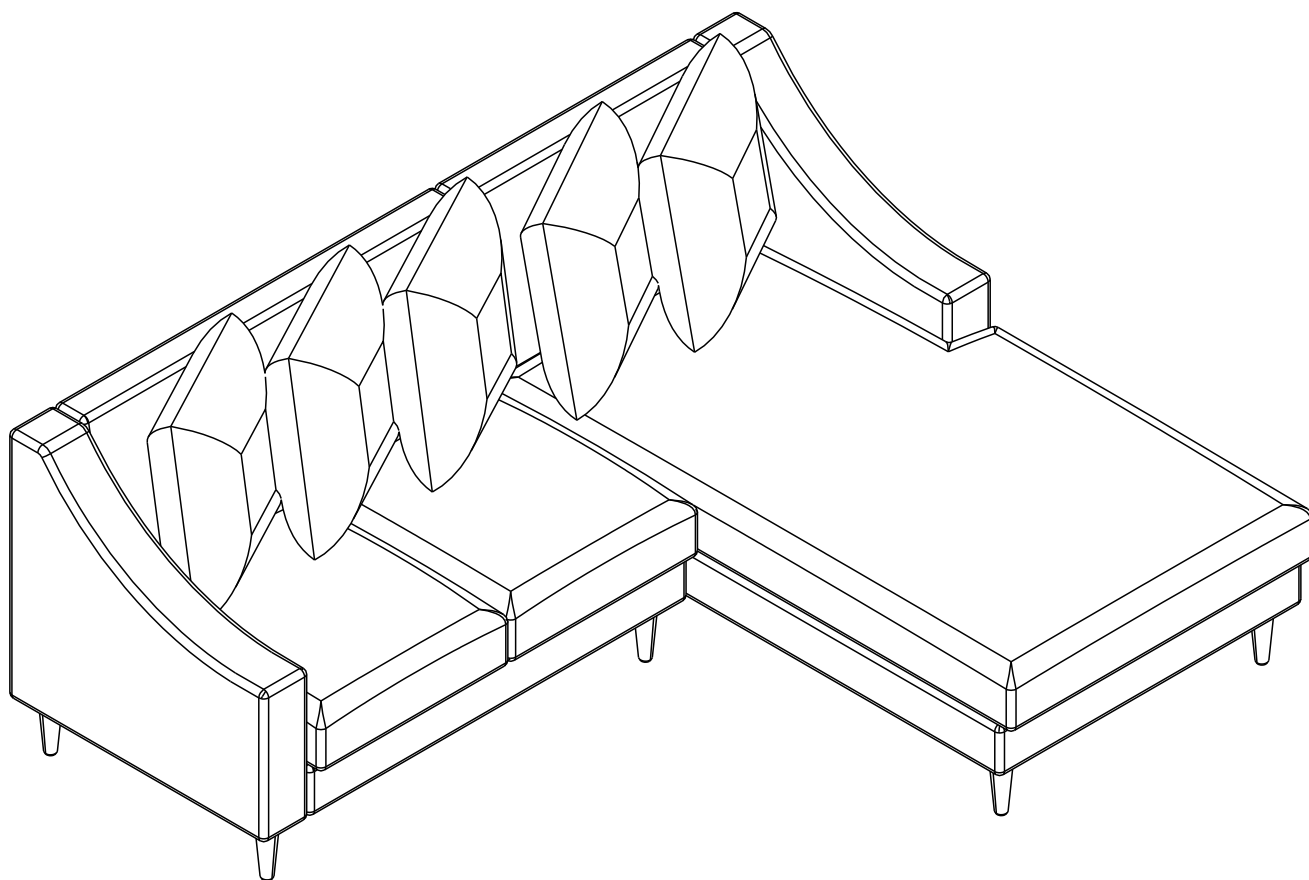

DOROTHY

SOFA L-SHAPE/L

HARDWARE

-BODY SET

x 8

x 2

P+M4x25 mm.

x 40

1.

2.

3.