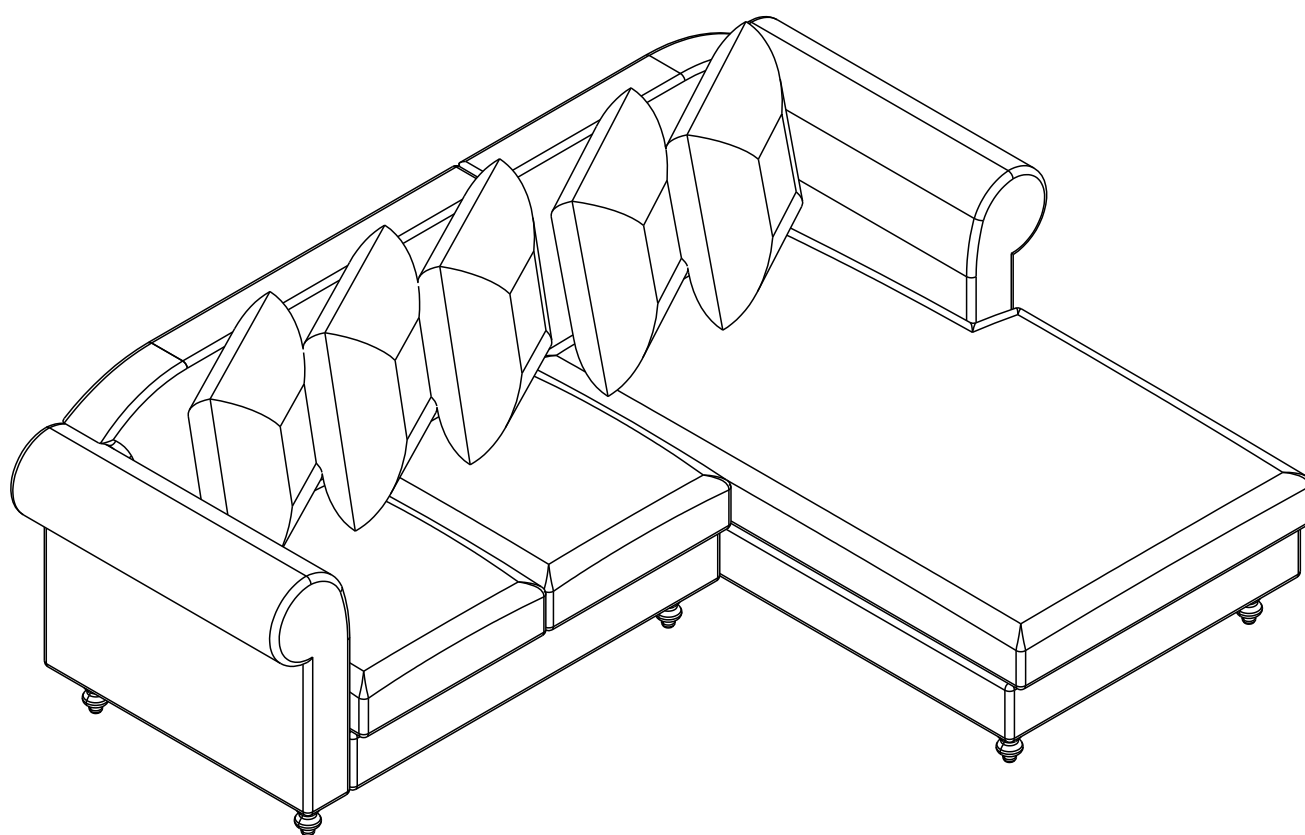

# MONAR

SOFA L-SHAPE/L

# HARDWARE

-BODY SET

**x 8**

**x 2**

P+M4x25 mm.

**x 8**

**1.**

**2.**