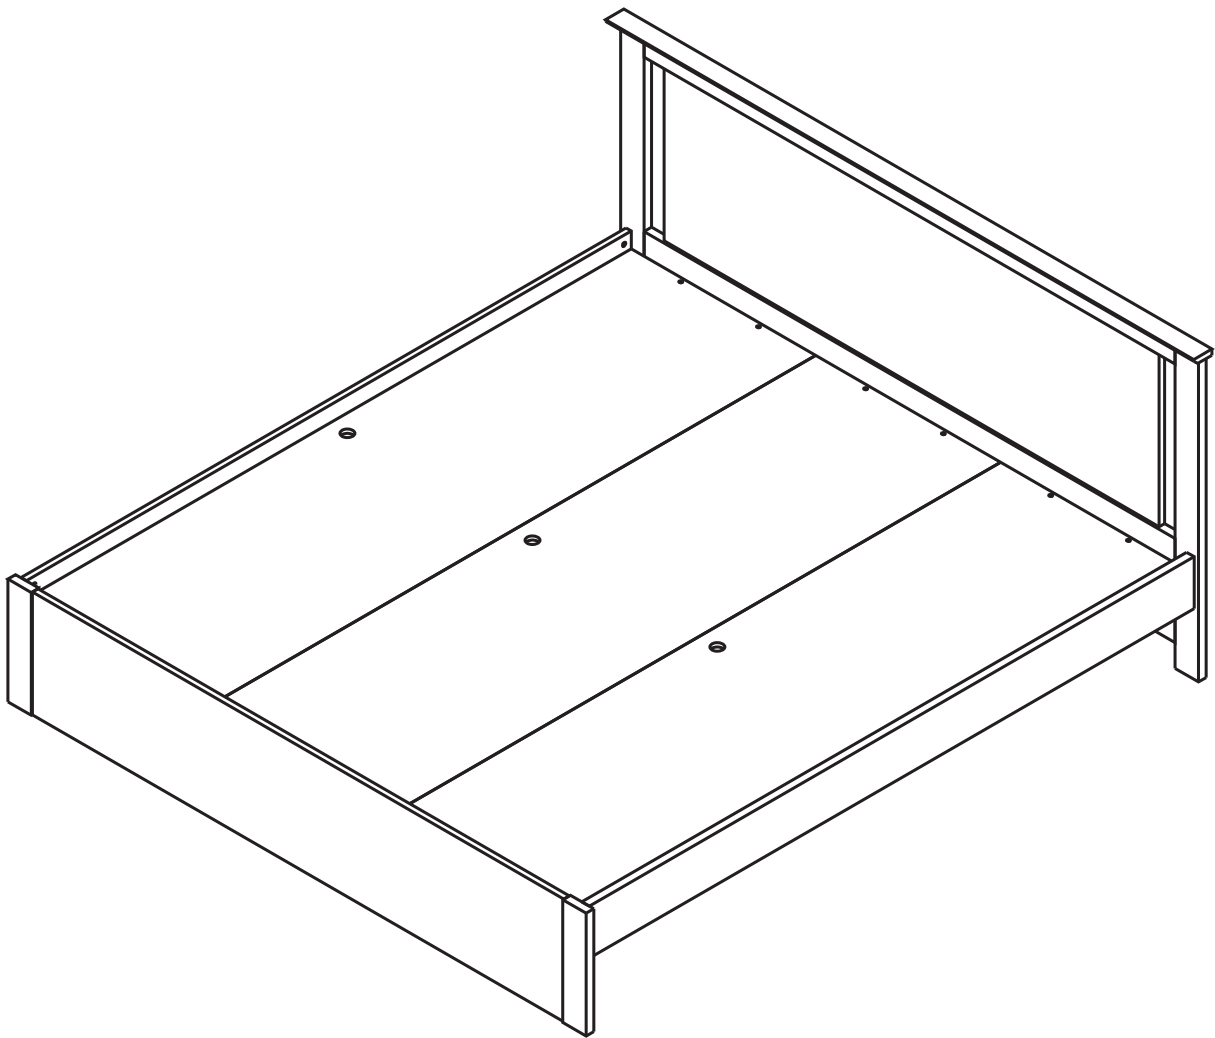

ROME

BED 5 ft.
BED 6 ft.

CONNECT SYSTEM

HARDWARE

-BODY SET

x 4

x 4

#8x35

x 8

#8x50

x 6

No.1

x 3

#M6

x 4

#M6

x 4

x 4

x 6

M4x16mm.

x 28

M4x30mm.

x 48

M4x16mm.