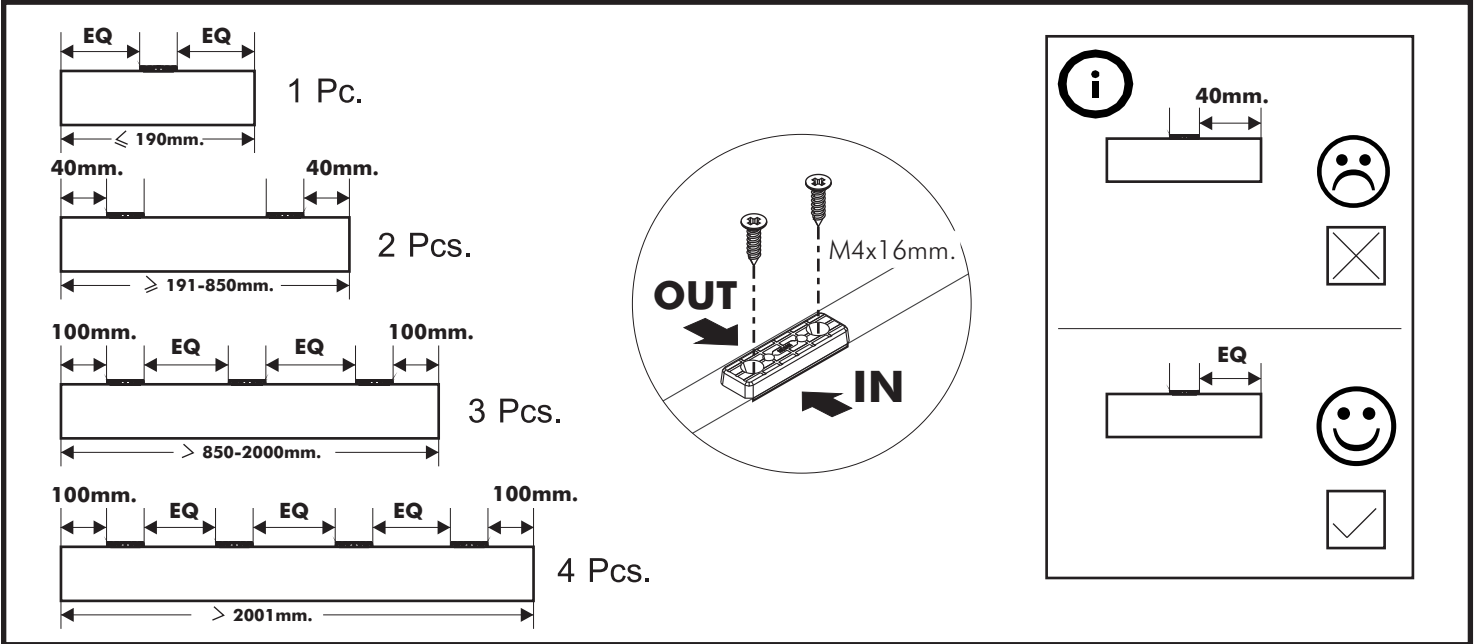

ROME

BED 5 ft.
BED 6 ft.

CONNECT SYSTEM

HARDWARE

-BODY SET

x 4

x 4

#8x35

x 8

#8x50

x 6

No.1

x 3

#M6

x 4

#M6

x 4

x 4

x 6

M4x16mm.

x 28

M4x30mm.

x 48

M4x16mm.

x 27

x 4

#TF+M6x45

x 4

#TF+M6x60

x 4/4

ASSEMBLY

-BODY SET