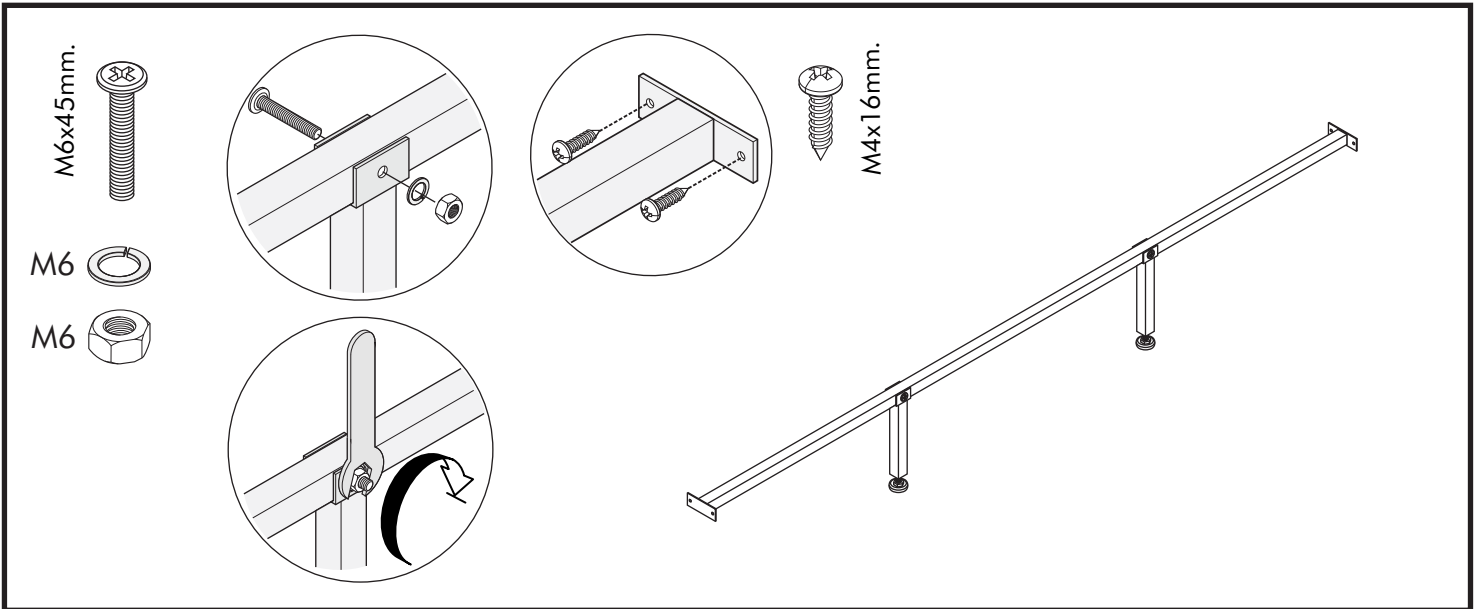

ROME

BED 5 ft.
BED 6 ft.

CONNECT SYSTEM

HARDWARE

-BODY SET

x 4

x 4

#8x35

x 8

#8x50

x 6

No.1

x 3

#M6

x 4

#M6

x 4

x 4

x 6

M4x16mm.

x 28

M4x30mm.

x 48

M4x16mm.

x 27

x 4

#TF+M6x45

x 4

#TF+M6x60

x 4/4

ASSEMBLY

-BODY SET