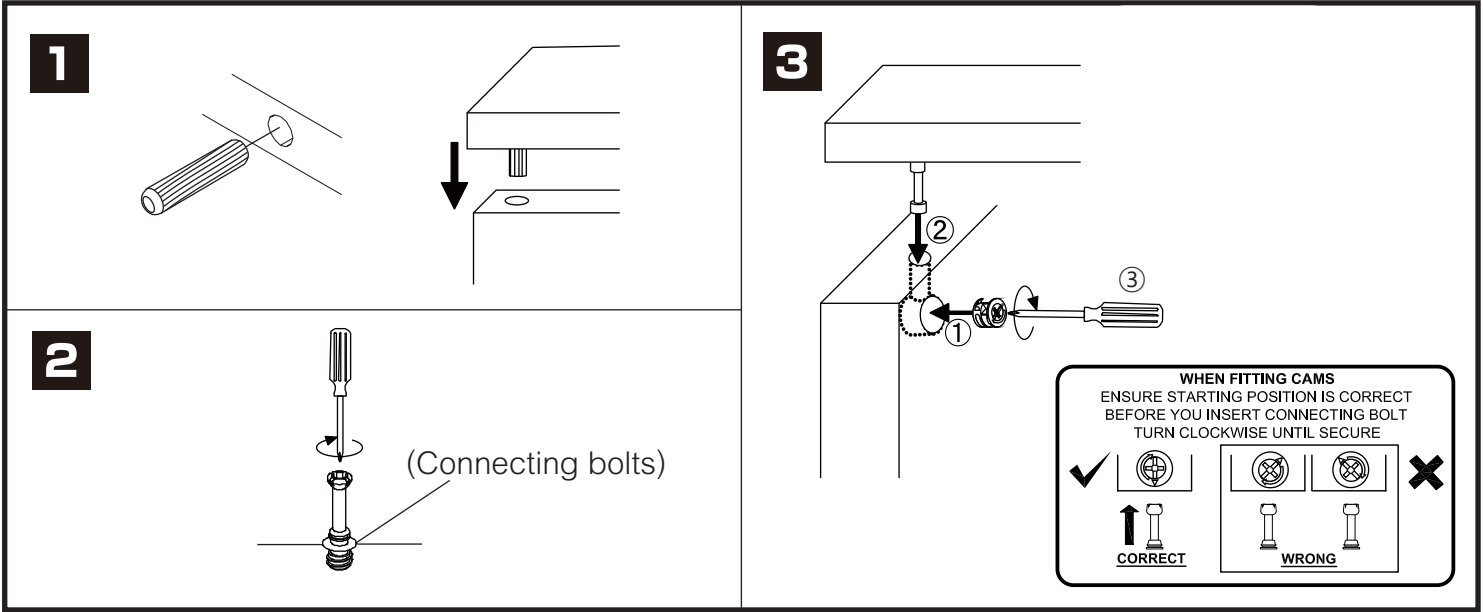

ROME

BED 5 ft.
BED 6 ft.

CONNECT SYSTEM

HARDWARE

-BODY SET

x 4

x 4

#8x35