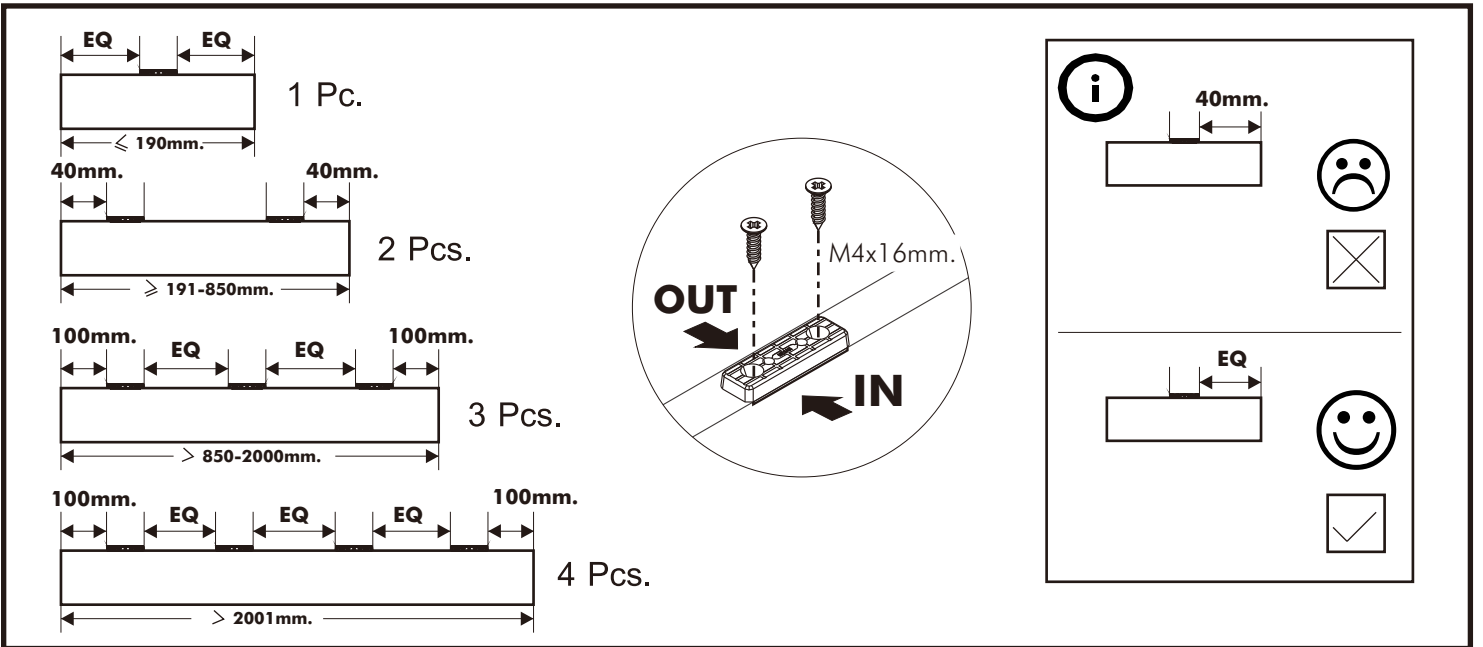

KOBE

BED 3.5 ft.

CONNECT SYSTEM

HARDWARE

-BODY SET

x 8

19mm.

x 8

#8x35

x 16

M4x16mm.

x 36

x 8

x 6

#M6

x 1

#M6

x 1

TF+M6x45

x 1

M4x16mm.

x 12

M4x30mm.

x 40