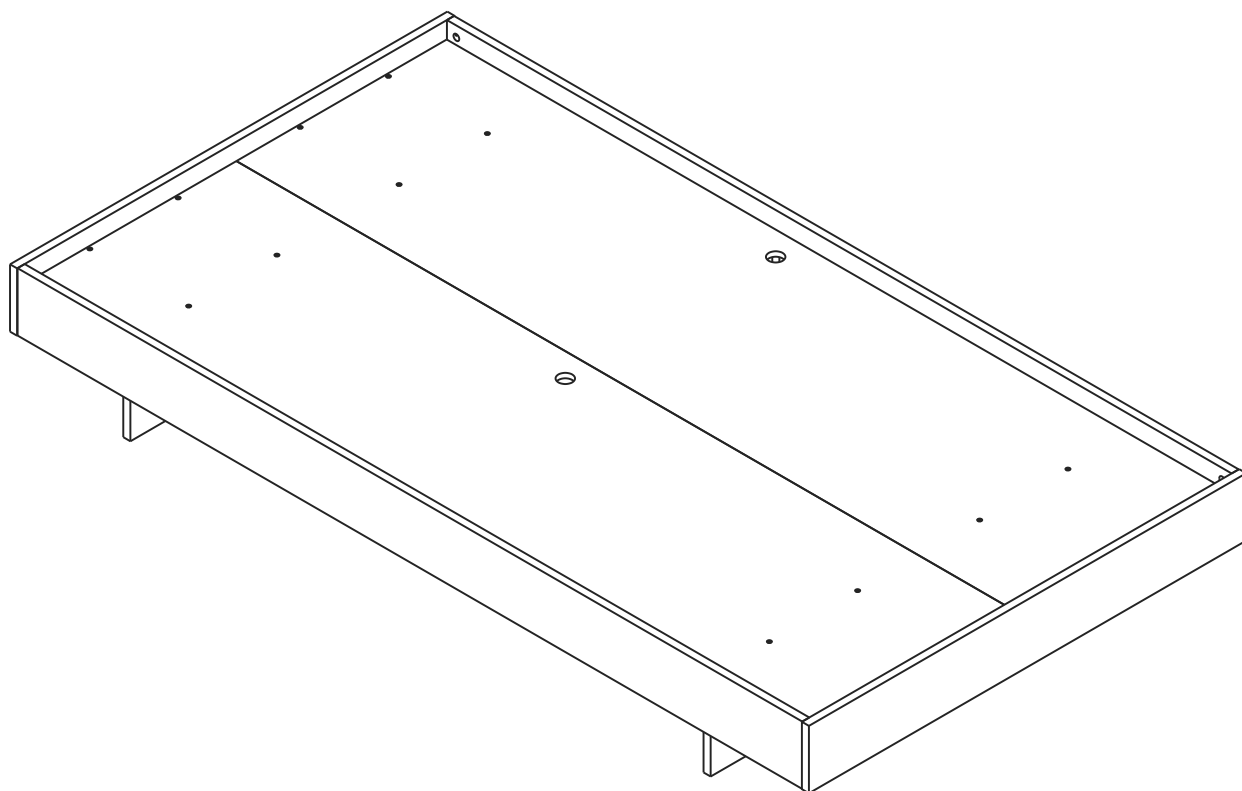

KOBE

BED 3.5 ft.

CONNECT SYSTEM

HARDWARE

-BODY SET

x 8

19mm.

x 8

#8x35

x 16

M4x16mm.

x 36

x 8

x 6

#M6

x 1