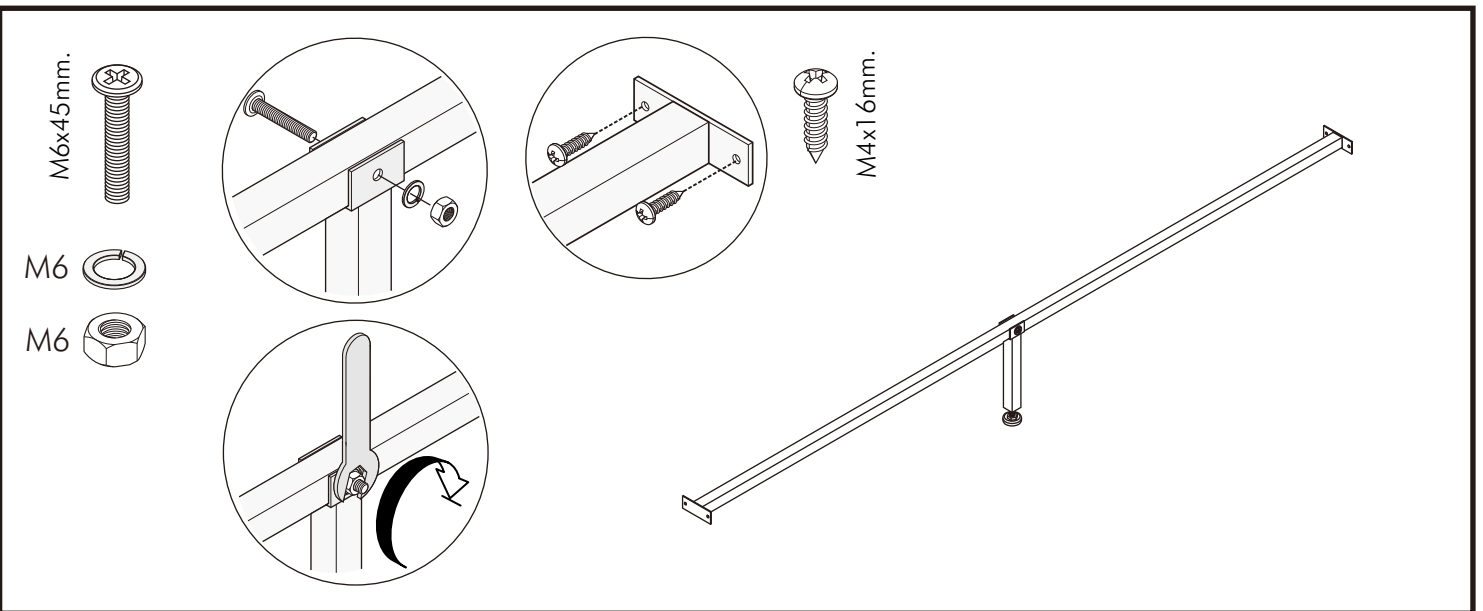

KOBE

BED 3.5 ft.

CONNECT SYSTEM

HARDWARE

-BODY SET

x 8

19mm.

x 8

#8x35

x 16

M4x16mm.

x 36

x 8

x 6

#M6

x 1

#M6

x 1

TF+M6x45

x 1

M4x16mm.

x 12

M4x30mm.

x 40