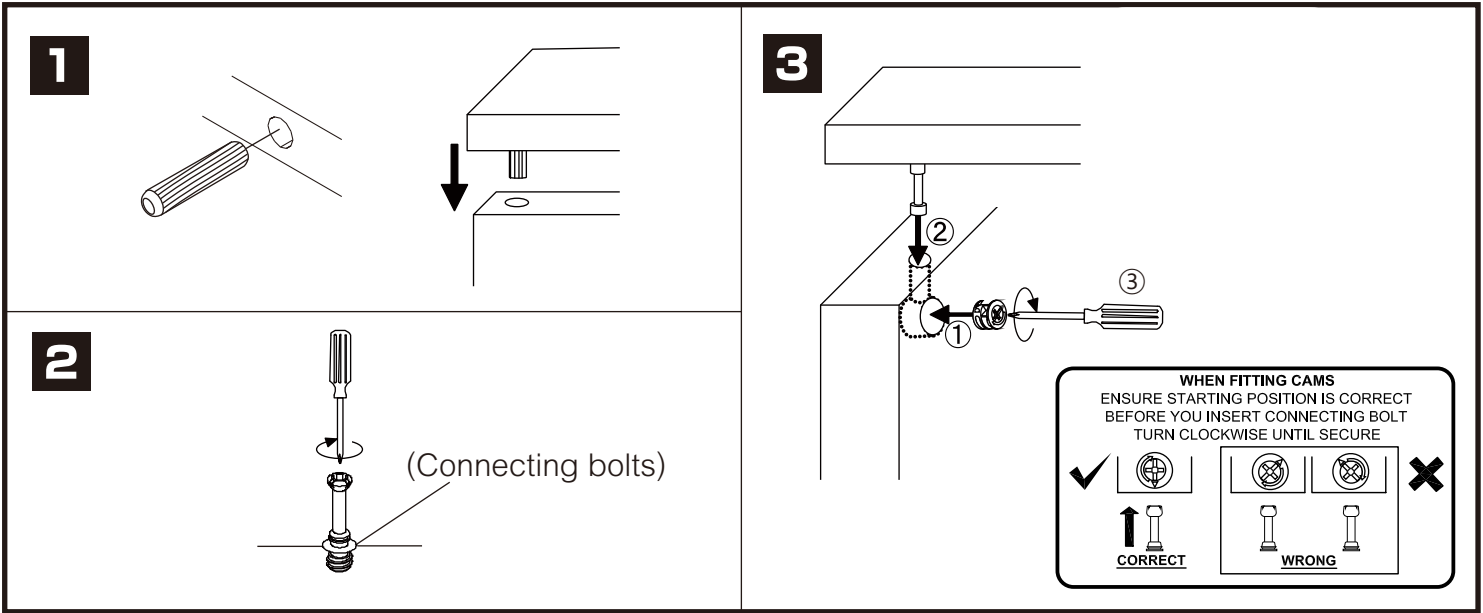

KOBE

BED 3.5 ft.

CONNECT SYSTEM

HARDWARE

-BODY SET

x 8

19mm.

x 8