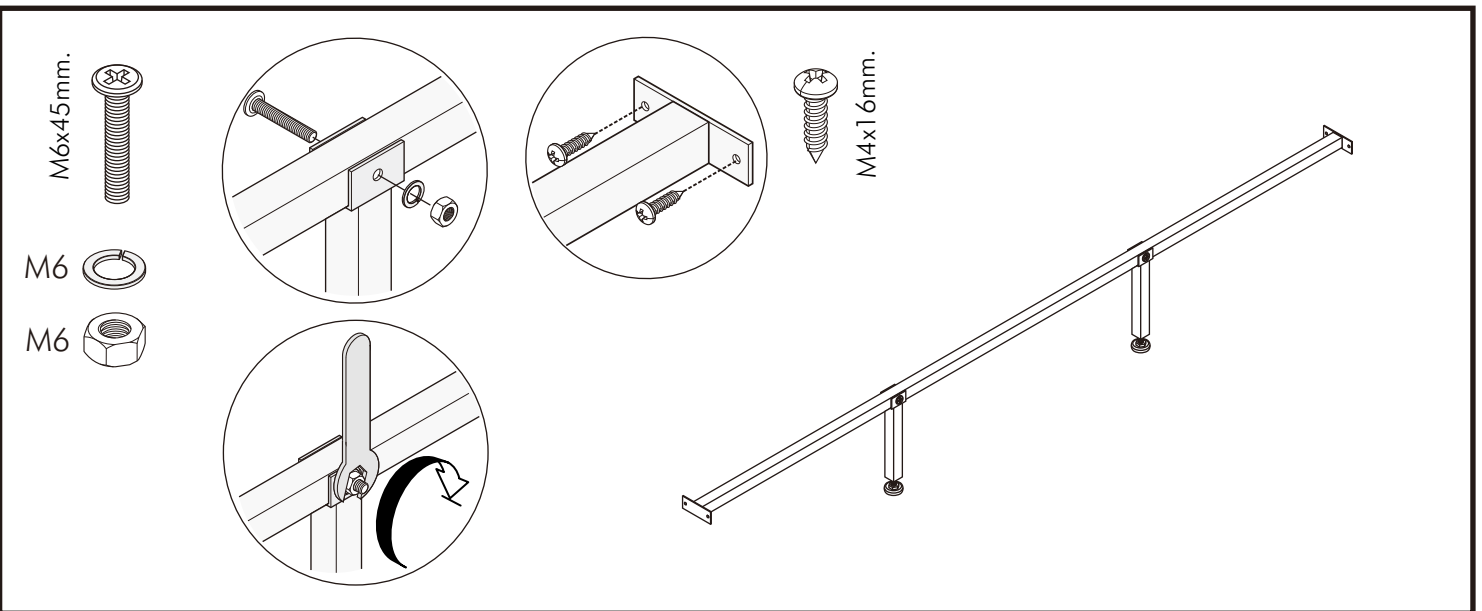

CONNECT SYSTEM