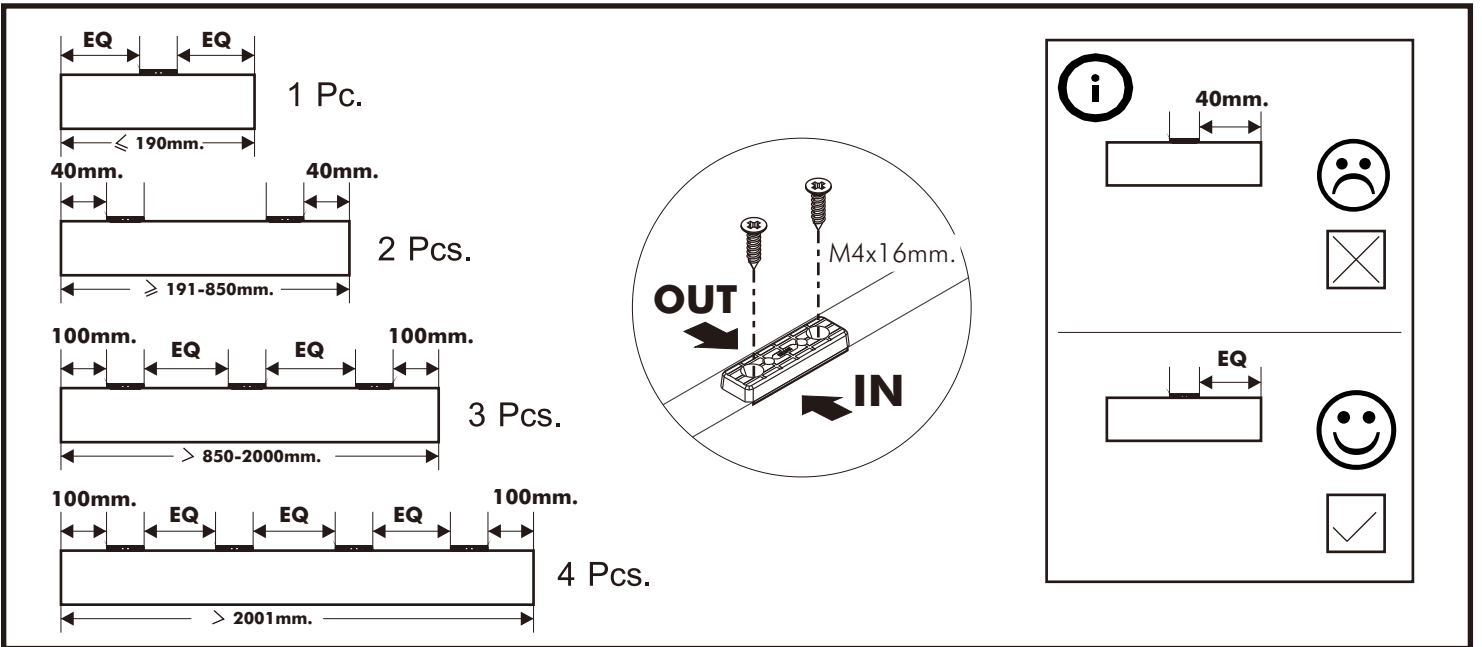

CONNECT SYSTEM