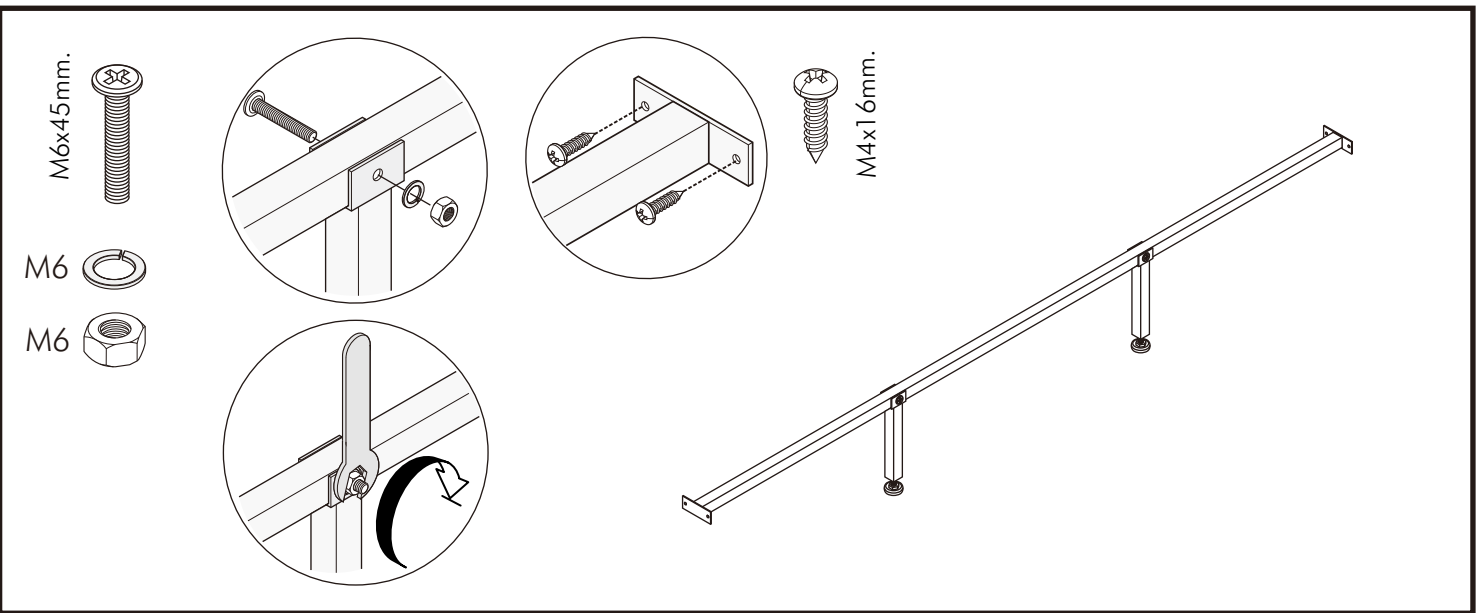

MUNICH

BED 5 ft.
BED 6 ft.

CONNECT SYSTEM

HARDWARE

-BODY SET

x 4

16mm.

x 4

#8x35

x 8

M4x16mm.

x 43

x 2

x 3

#M6

x 4

#M6

x 4

TF+M6x45

x 4

M4x16mm.

x 40

M4x30mm.

x 48