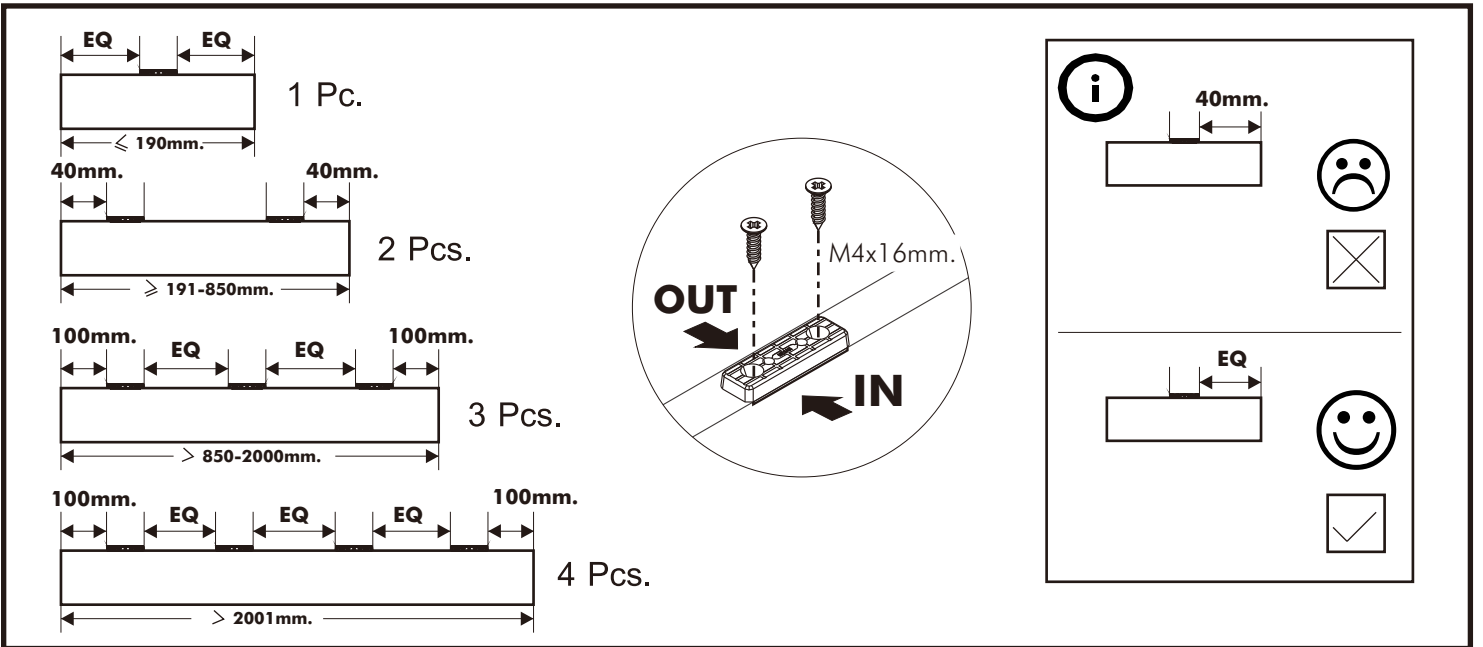

MUNICH

BED 5 ft.
BED 6 ft.

CONNECT SYSTEM

HARDWARE

-BODY SET

x 4

16mm.

x 4

#8x35

x 8

M4x16mm.

x 43

x 2

x 3

#M6

x 4

#M6

x 4

TF+M6x45

x 4

M4x16mm.

x 40

M4x30mm.

x 48

JBC+M6x60

x 4

No.1

x 3

x 8

x 16

ASSEMBLY

-BODY SET