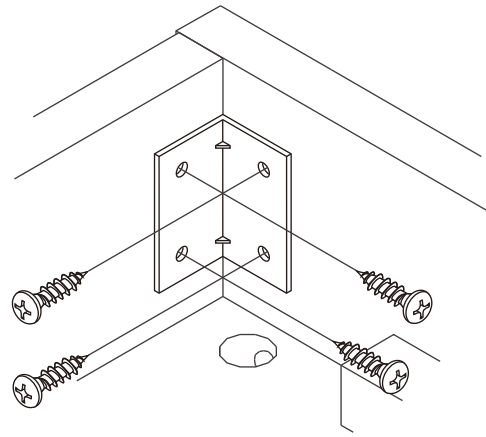

MUNICH

BED 5 ft.
BED 6 ft.

CONNECT SYSTEM

HARDWARE

-BODY SET

x 4

16mm.

x 4

#8x35

x 8

M4x16mm.

x 43

x 2

x 3

#M6

x 4

#M6

x 4

TF+M6x45

x 4

M4x16mm.

x 40

M4x30mm.

x 48