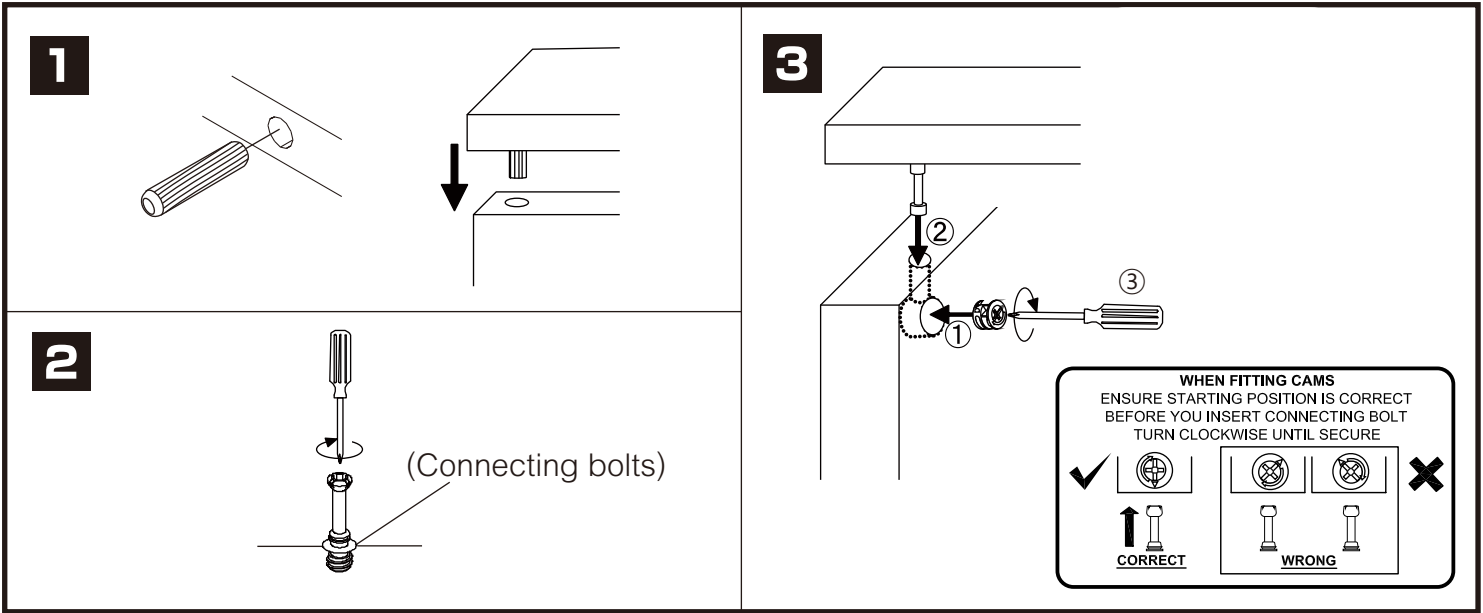

MUNICH

BED 5 ft.
BED 6 ft.

CONNECT SYSTEM

HARDWARE

-BODY SET

x 4

16mm.

x 4