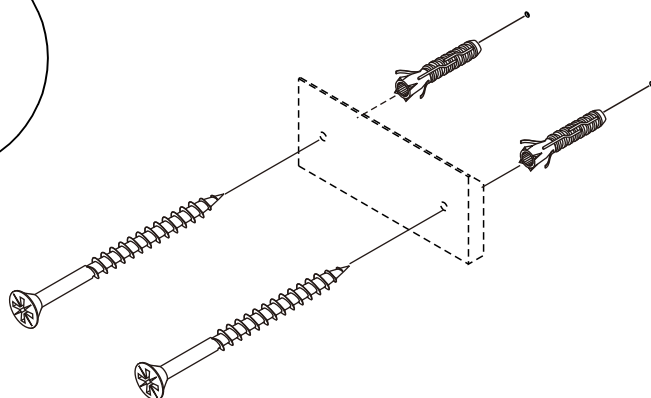

# CONNECT SYSTEM

**1**

**3**

**2**

(Connecting bolts)

**WHEN FITTING CAMS**  
 ENSURE STARTING POSITION IS CORRECT  
 BEFORE YOU INSERT CONNECTING BOLT  
 TURN CLOCKWISE UNTIL SECURE

✓	✗	✗	✗
↑	↑	↑	↑
<b>CORRECT</b>	<b>WRONG</b>		<b>✗</b>

M4x16mm.

**DOOR PANEL**

M5x50mm.

Ø7x50

## -BODY SET

**x 16**

19mm.

**x 16**

#8x35

**x 21**

M4x50mm.

**x 5**

M5x50mm.

**x 8**

**x 4**