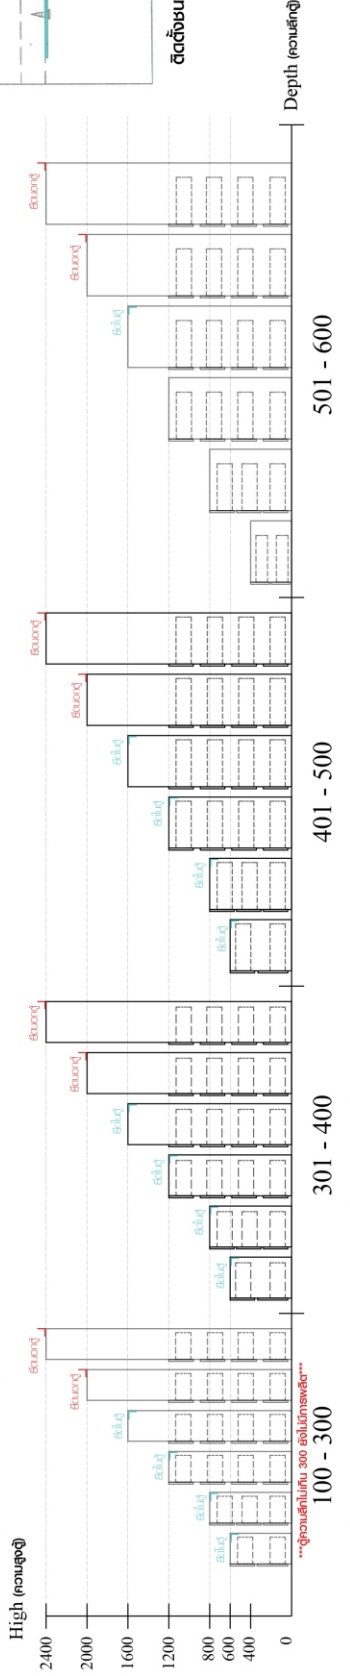

■ หมวด ตู้ลิ้นชัก / ตู้ลิ้นชัก + บานเปิด / ตู้ลิ้นชัก + บานสไลด์

■ ติดตั้งฉากกันลื่นกับตู้ลิ้นชัก (บวกลบ 2 ม.)