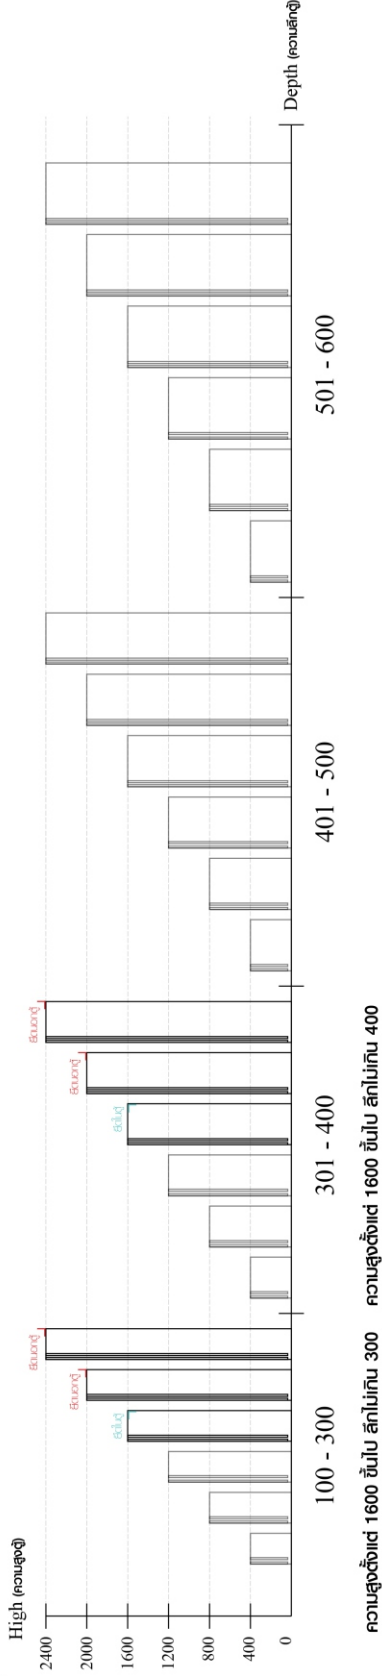

HARVEST

Tv cabinet 120 cm

CONNECT SYSTEM

M3.5x20mm.

M4x16mm.

M3.5x13mm.

28mm.

1

HARDWARE

-BODY SET

x 7

16mm.

x 7

#8x35

x 11

x 2

x 2

x 4

x 8

x 3

x 4

x 4

x 1

x 1

x 1

x 6

M3.5x20mm.

x 16

M4x16mm.

x 28

M4x25mm.

x 12