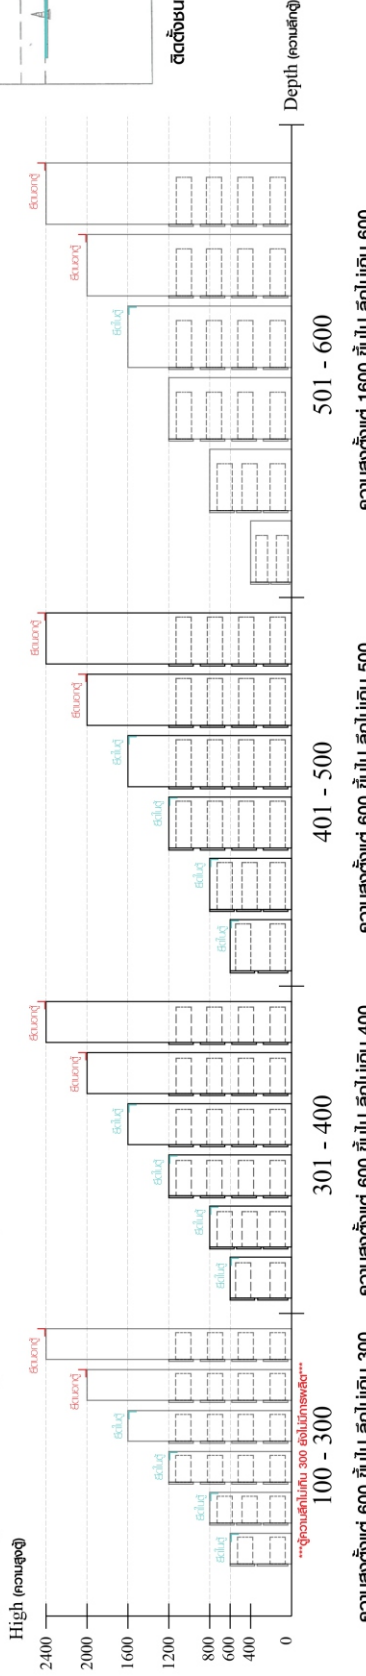

■ ติดตั้งฉากกันลื่นกับตู้สูง (ตั้งแต่ 2 ม.ขึ้นไป)

■ หมวด ตู้ลิ้นชัก / ตู้ลิ้นชัก + บานเปิด / ตู้ลิ้นชัก + บานสไลด์ / ตู้ลิ้นชัก + บานเปิด + บานสไลด์