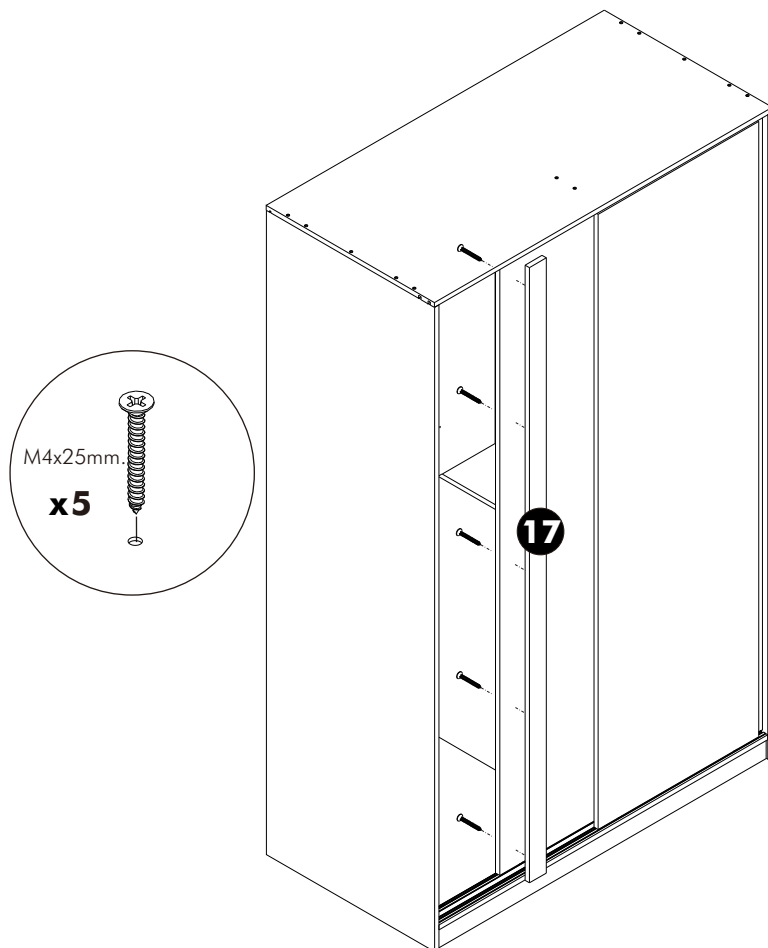

M4x16mm.

M3.5x20mm.

**x2**

**The Standard for identifying which mounted safety fall protection fitting to use** **Note : That children's products must be installed with all anti-falling fittings.**

■ Mounted fall protection fittings

# HARDWARE

-DOOR SET

**x 2**

**x 4**

**x 4**

M4x13mm.

**x 24**

M4x25mm.

# ASSEMBLY

-BODY SET

1.

2.

M4x45mm. **x 6**

**3.**

**4.**

**5.**

**6.**

7.

**ASSEMBLY**

8.

-DOOR SET

**11.**

**12.**

**13.**