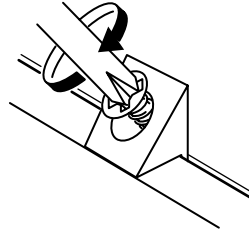

# CONNECT SYSTEM

**1**

**3**

**2**

(Connecting bolts)

**WHEN FITTING CAMS**  
 ENSURE STARTING POSITION IS CORRECT  
 BEFORE YOU INSERT CONNECTING BOLT  
 TURN CLOCKWISE UNTIL SECURE

✓		✗		✗		✗
↑						
<b>CORRECT</b>			<b>WRONG</b>			

M4x16mm.

**i**

40mm.

☹️

☒

EQ

😊

☑️

M4x16mm.

M3.5x20mm.

**x2**

**The Standard for identifying which mounted safety fall protection fitting to use** **Note : That children's products must be installed with all anti-falling fittings.**

■ Mounted fall protection fittings