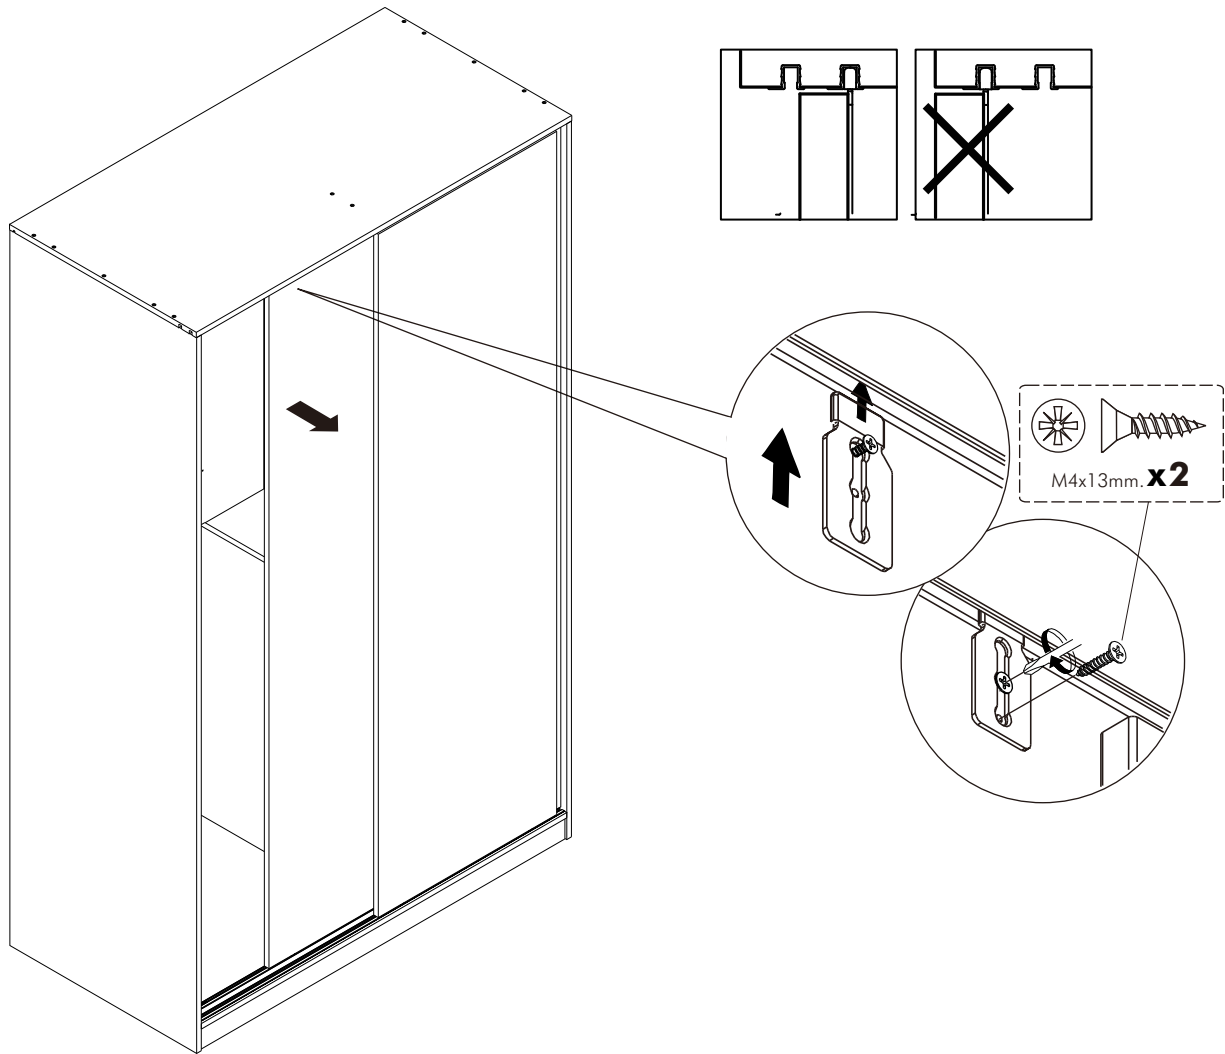

M4x16mm.

M3.5x20mm.

**x2**

**The Standard for identifying which mounted safety fall protection fitting to use** **Note : That children's products must be installed with all anti-falling fittings.**

■ Mounted fall protection fittings

# ASSEMBLY

-BODY SET

1.

2.

M4x45mm. **x 6**

**3.**

**4.**

**5.**

**6.**

7.

**ASSEMBLY**

8.

-DOOR SET

**11.**

**12.**

**13.**