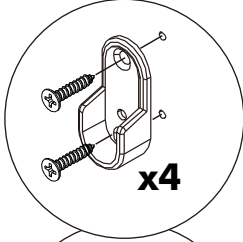

7.

ASSEMBLY

8.

-DOOR SET