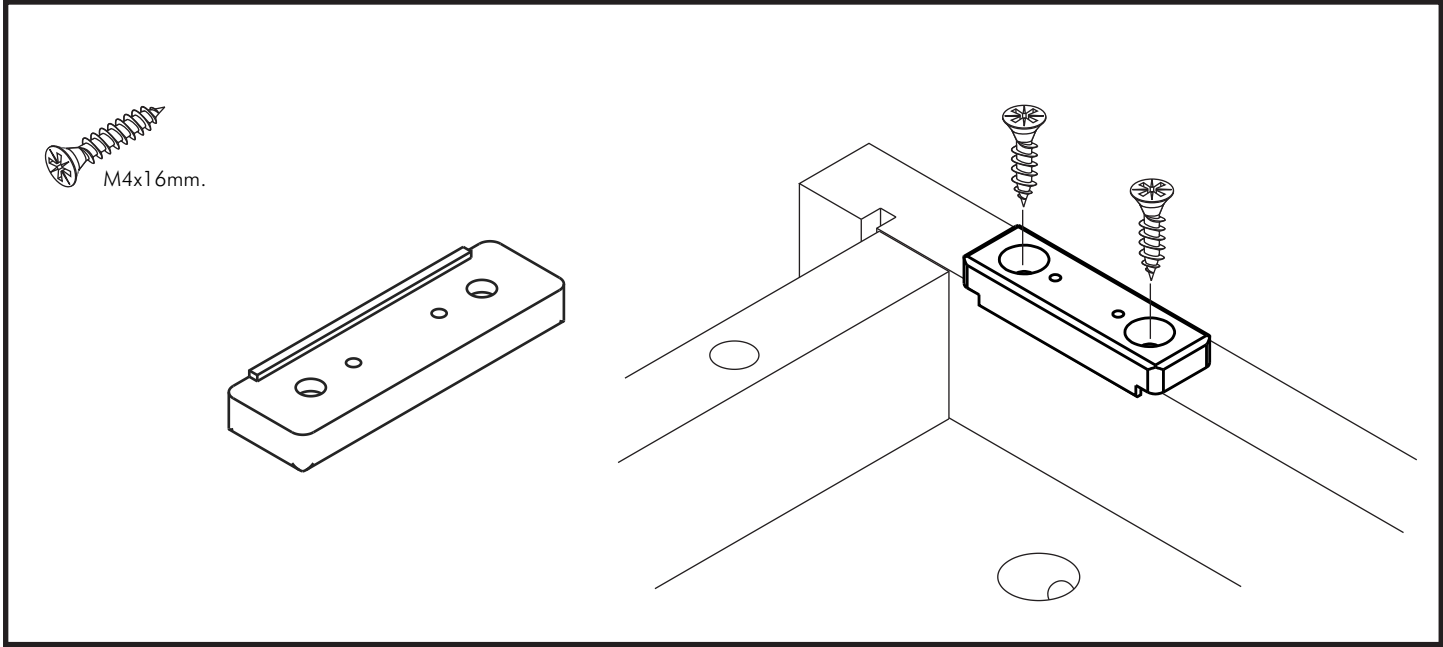

## Wardrobe slide door 120

# CONNECT SYSTEM

M3.5x20mm.

M4x25mm.

M3.5x20mm.

**x2**

**The Standard for identifying which mounted safety fall protection fitting to use** **Note : That children's products must be installed with all anti-falling fittings.**