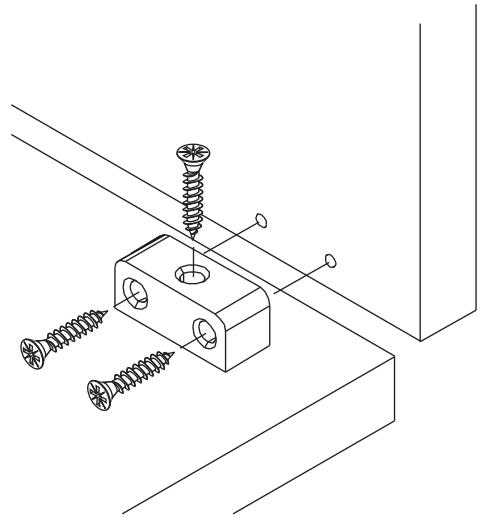

# CONNECT SYSTEM

M3.5x20mm.

M4x25mm.

M3.5x20mm.

**x2**

**The Standard for identifying which mounted safety fall protection fitting to use** **Note : That children's products must be installed with all anti-falling fittings.**

## -BODY SET

**x 4**

**x 4**

#8x35

**x 10**

M4x16mm.

**x 84**

**x 12**