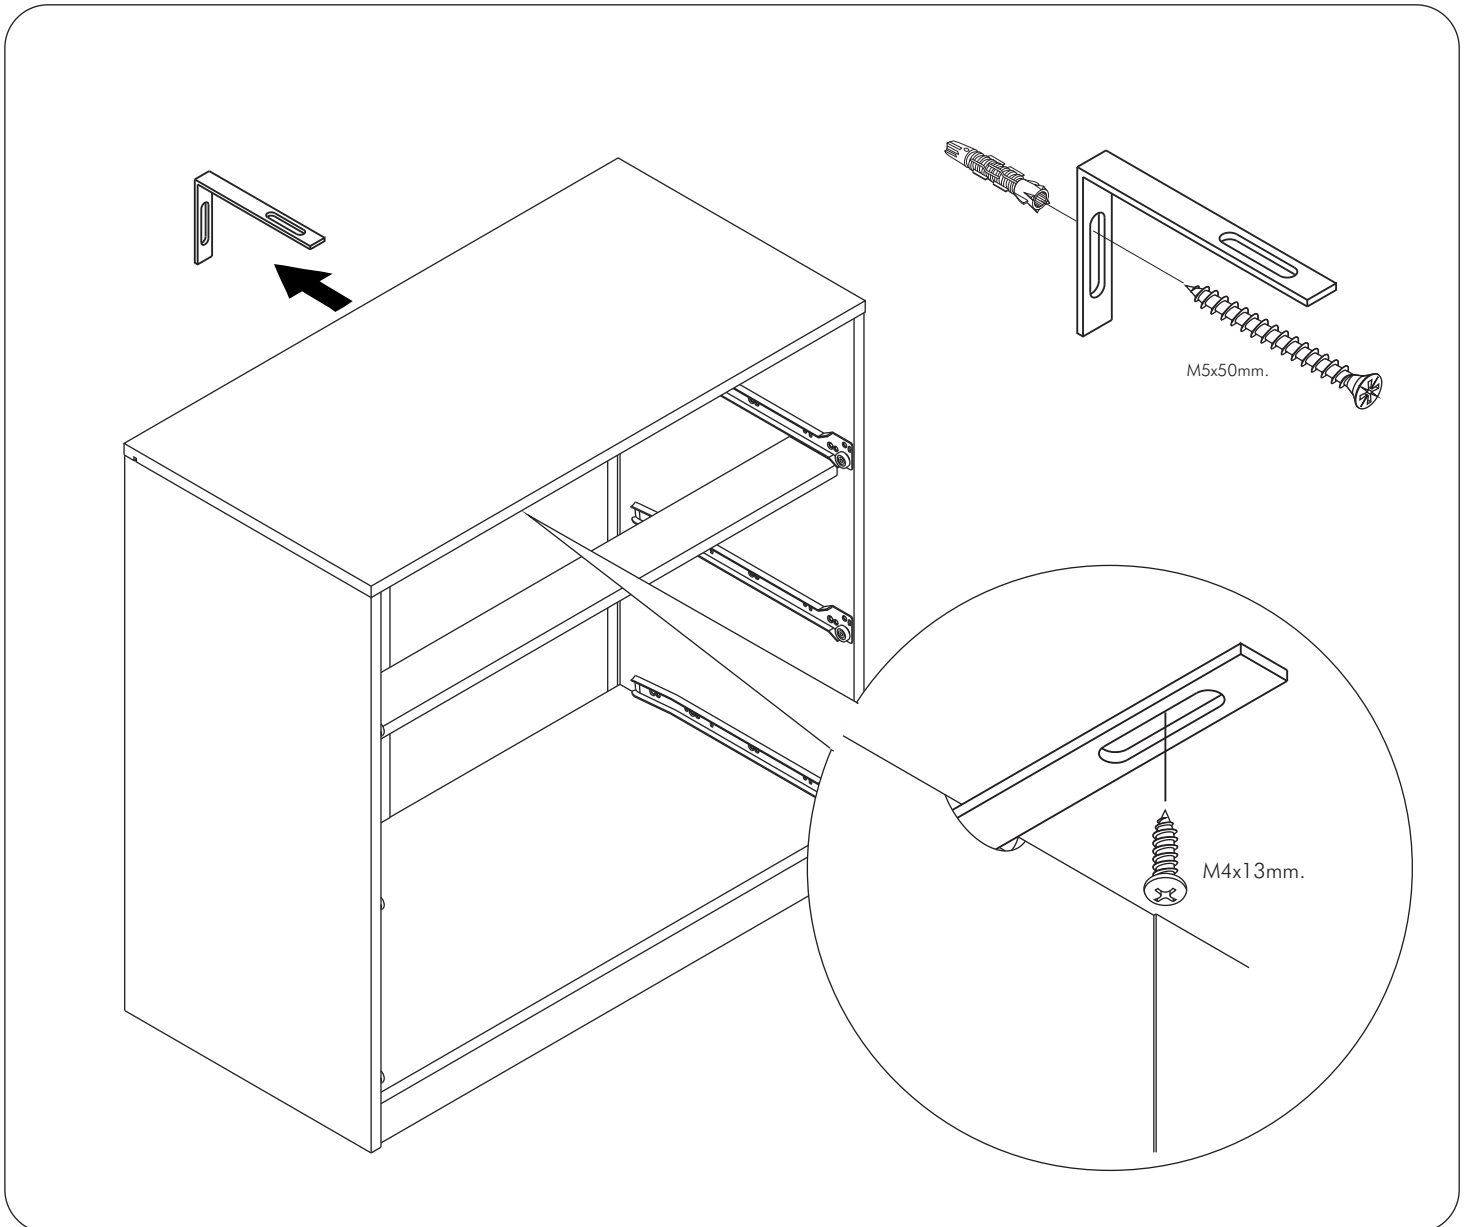

## Wardrobe slide door 120

# CONNECT SYSTEM

M3.5x20mm.

M4x25mm.

M3.5x20mm.

**x2**

**The Standard for identifying which mounted safety fall protection fitting to use** **Note : That children's products must be installed with all anti-falling fittings.**

■ Mounted fall protection fittings

■ Category : Cabinet with open doors

■ Category : Chest of drawers

■ Category : Sliding door cabinet / Open cabinet