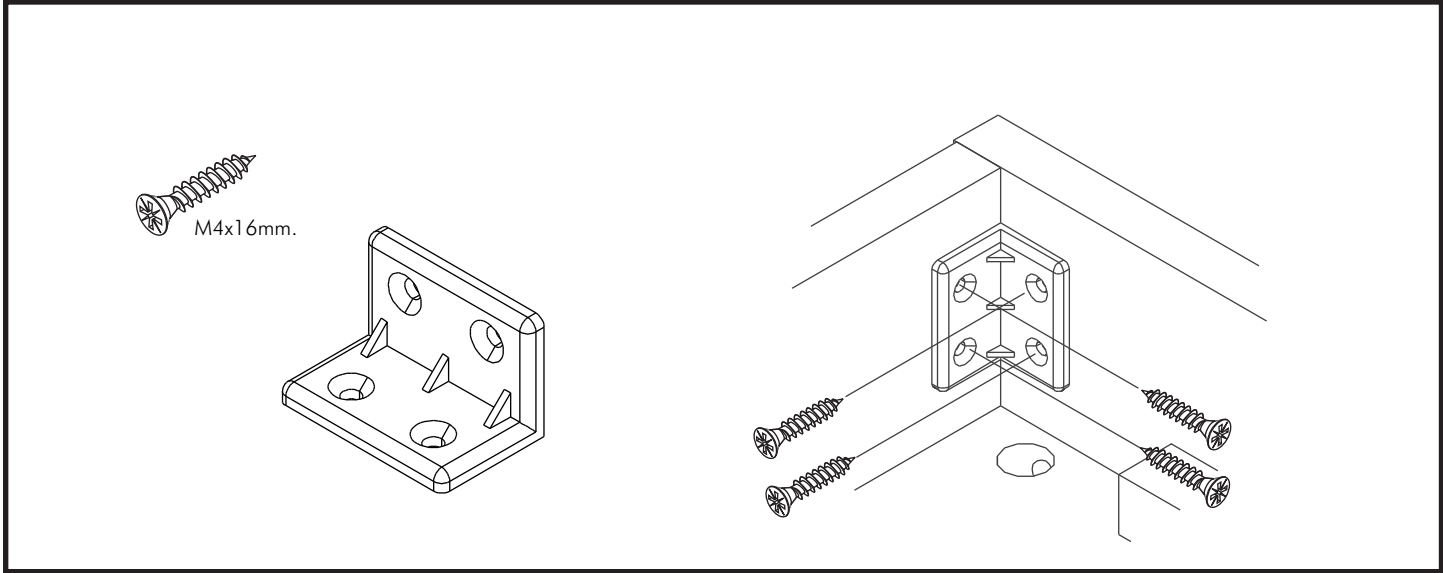

## Wardrobe slide door 120

# CONNECT SYSTEM

M3.5x20mm.

M4x25mm.

M3.5x20mm.

**x2**

**The Standard for identifying which mounted safety fall protection fitting to use** **Note : That children's products must be installed with all anti-falling fittings.**