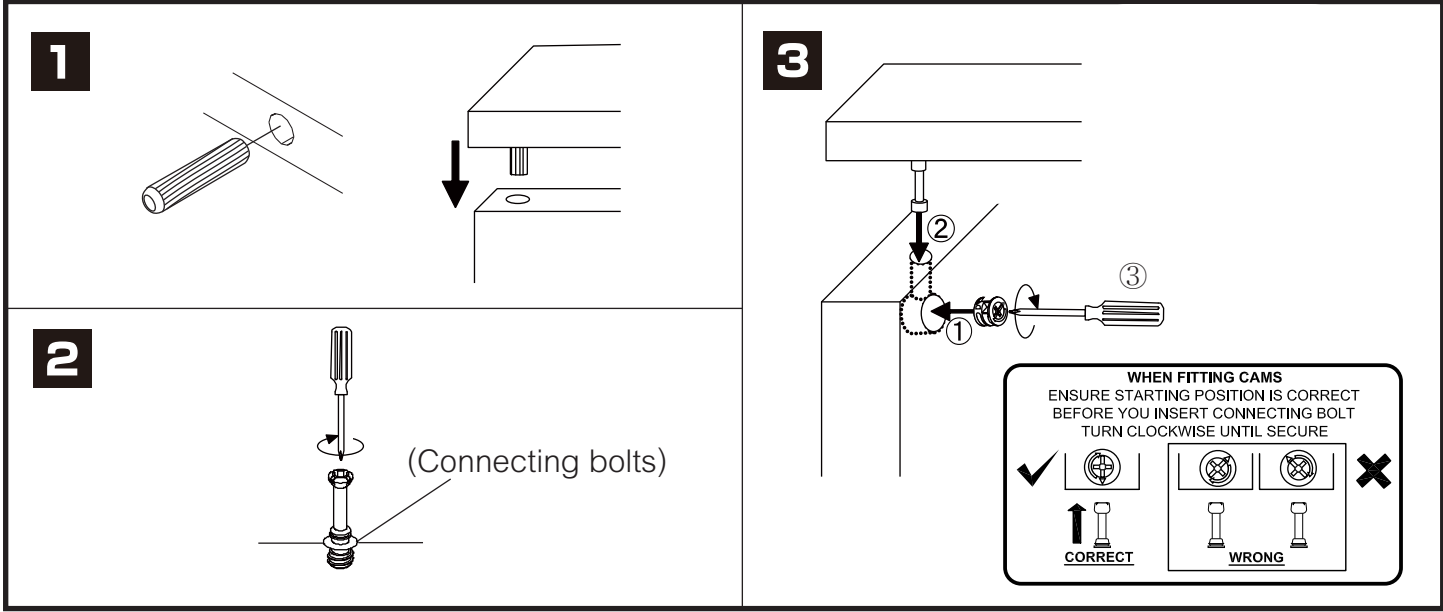

# CONNECT SYSTEM

M3.5x20mm.

M4x25mm.

M3.5x20mm.

**x2**

**The Standard for identifying which mounted safety fall protection fitting to use** **Note : That children's products must be installed with all anti-falling fittings.**