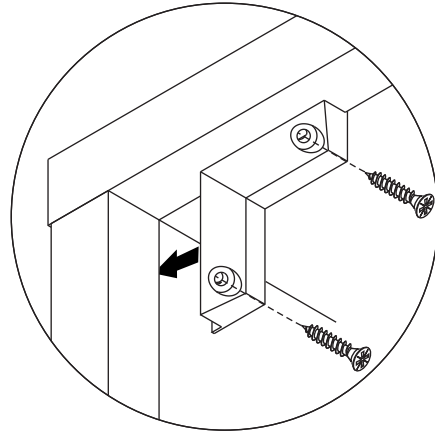

# CONNECT SYSTEM

M3.5x20mm.

M4x25mm.

M3.5x20mm.

**x2**

**The Standard for identifying which mounted safety fall protection fitting to use** **Note : That children's products must be installed with all anti-falling fittings.**

## -BODY SET

**x 4**

**x 4**

#8x35

**x 10**

M4x16mm.

**x 84**

**x 12**