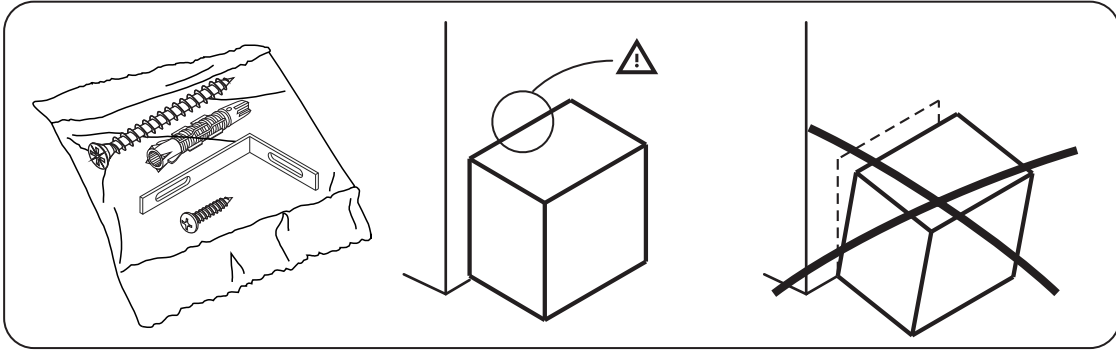

# CONNECT SYSTEM

M3.5x20mm.

M4x25mm.

M3.5x20mm.

**x2**

**The Standard for identifying which mounted safety fall protection fitting to use** **Note : That children's products must be installed with all anti-falling fittings.**