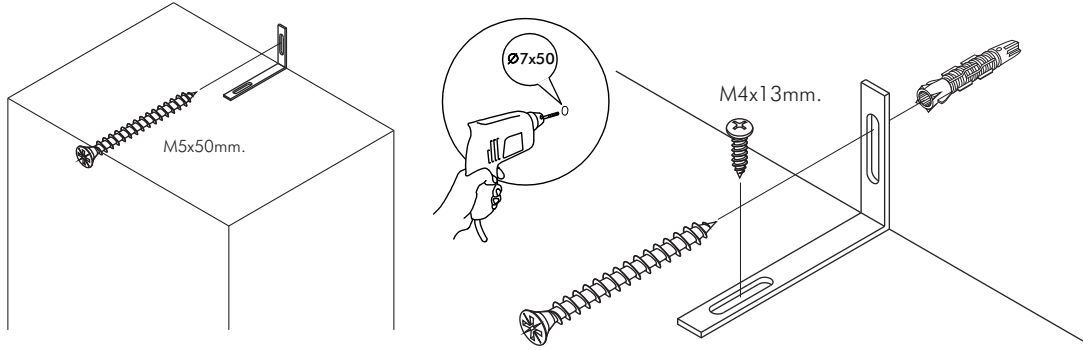

# CONNECT SYSTEM

M3.5x20mm.

M4x25mm.

M3.5x20mm.

**x2**

**The Standard for identifying which mounted safety fall protection fitting to use** **Note : That children's products must be installed with all anti-falling fittings.**

## -BODY SET

**x 4**

**x 4**

#8x35

**x 10**

M4x16mm.

**x 84**

**x 12**