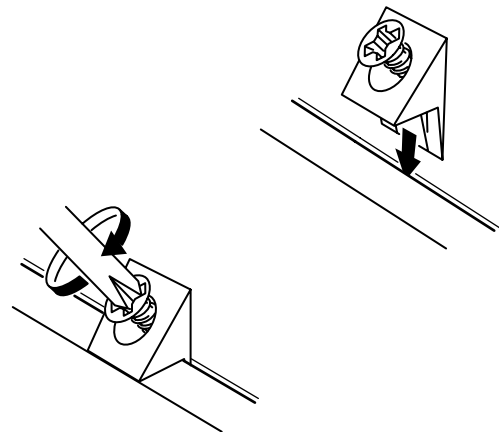

# CONNECT SYSTEM

M3.5x20mm.

M4x25mm.

M3.5x20mm.

**x2**

**The Standard for identifying which mounted safety fall protection fitting to use** **Note : That children's products must be installed with all anti-falling fittings.**