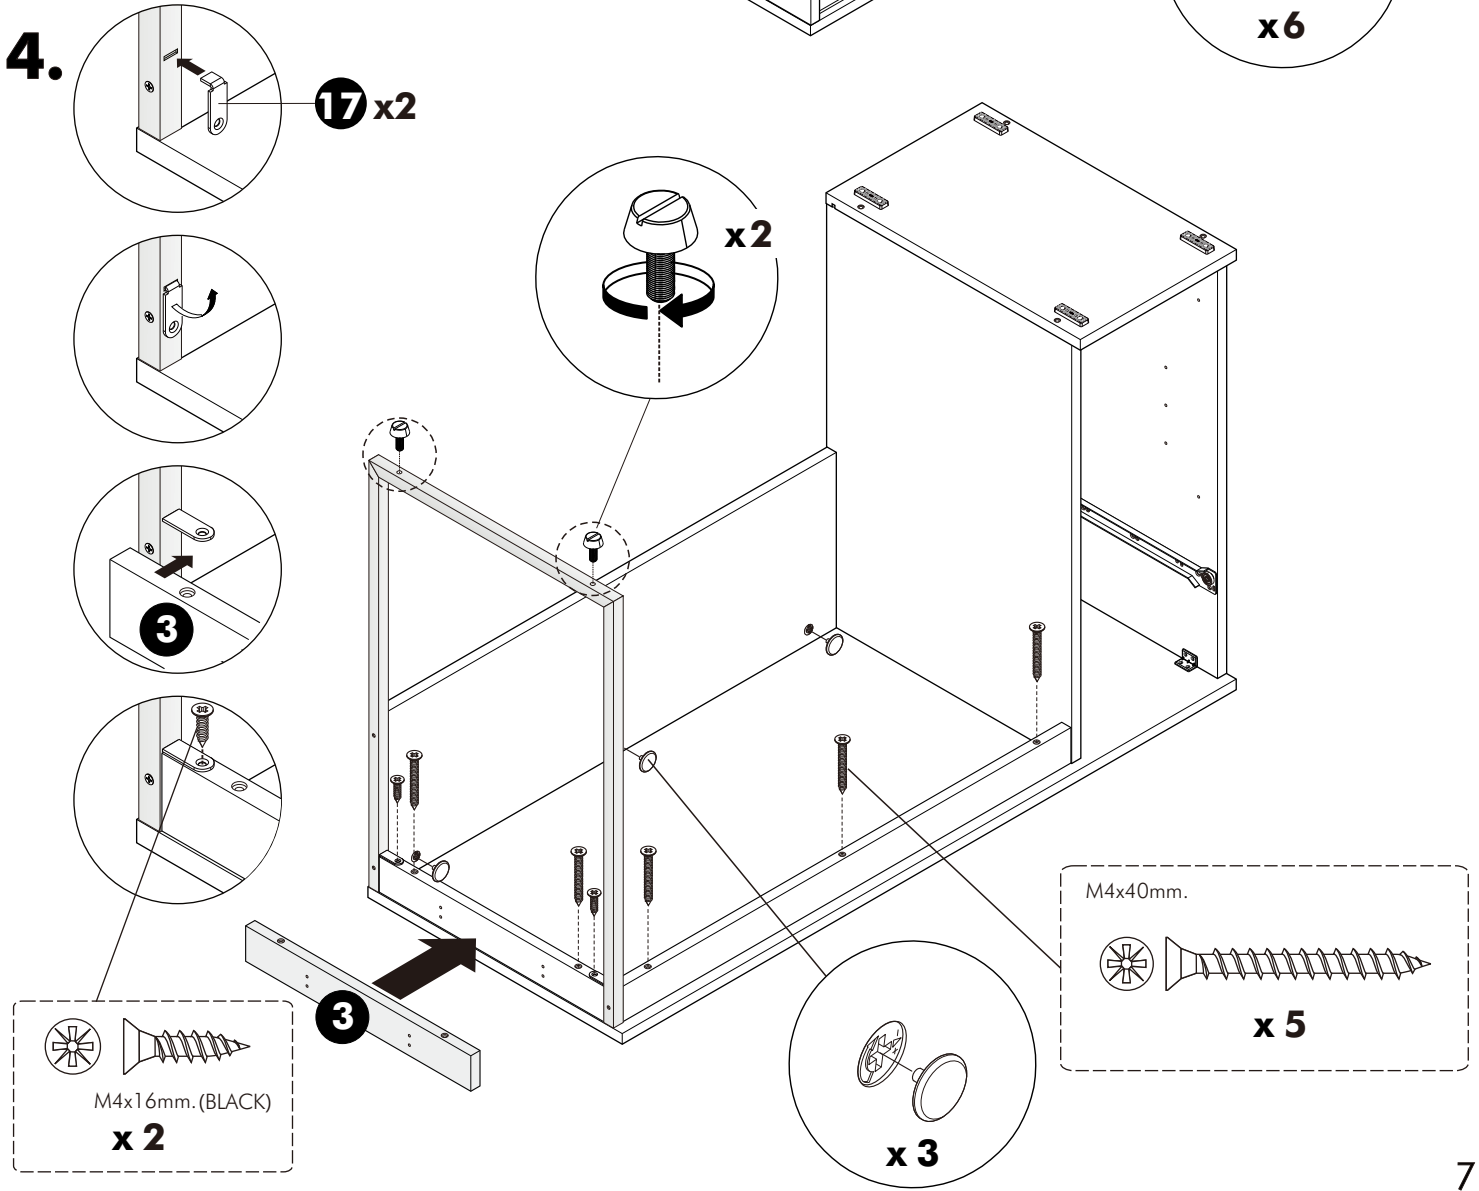

BERLIN

Dressing table 120 cm.

HARDWARE

-BODY SET

x 3

19mm.

x 3

#8x35

-DOOR SET

(FULL OVERLAY)

x 2

M4x16mm.

x 12

x 4

-PART SET

16

17 x2

18 x2

19 x2

ASSEMBLY

-BODY SET

1.

2.

3.

4.

ASSEMBLY

-DRAWER SET

ASSEMBLY

-DOOR SET

1.

2.