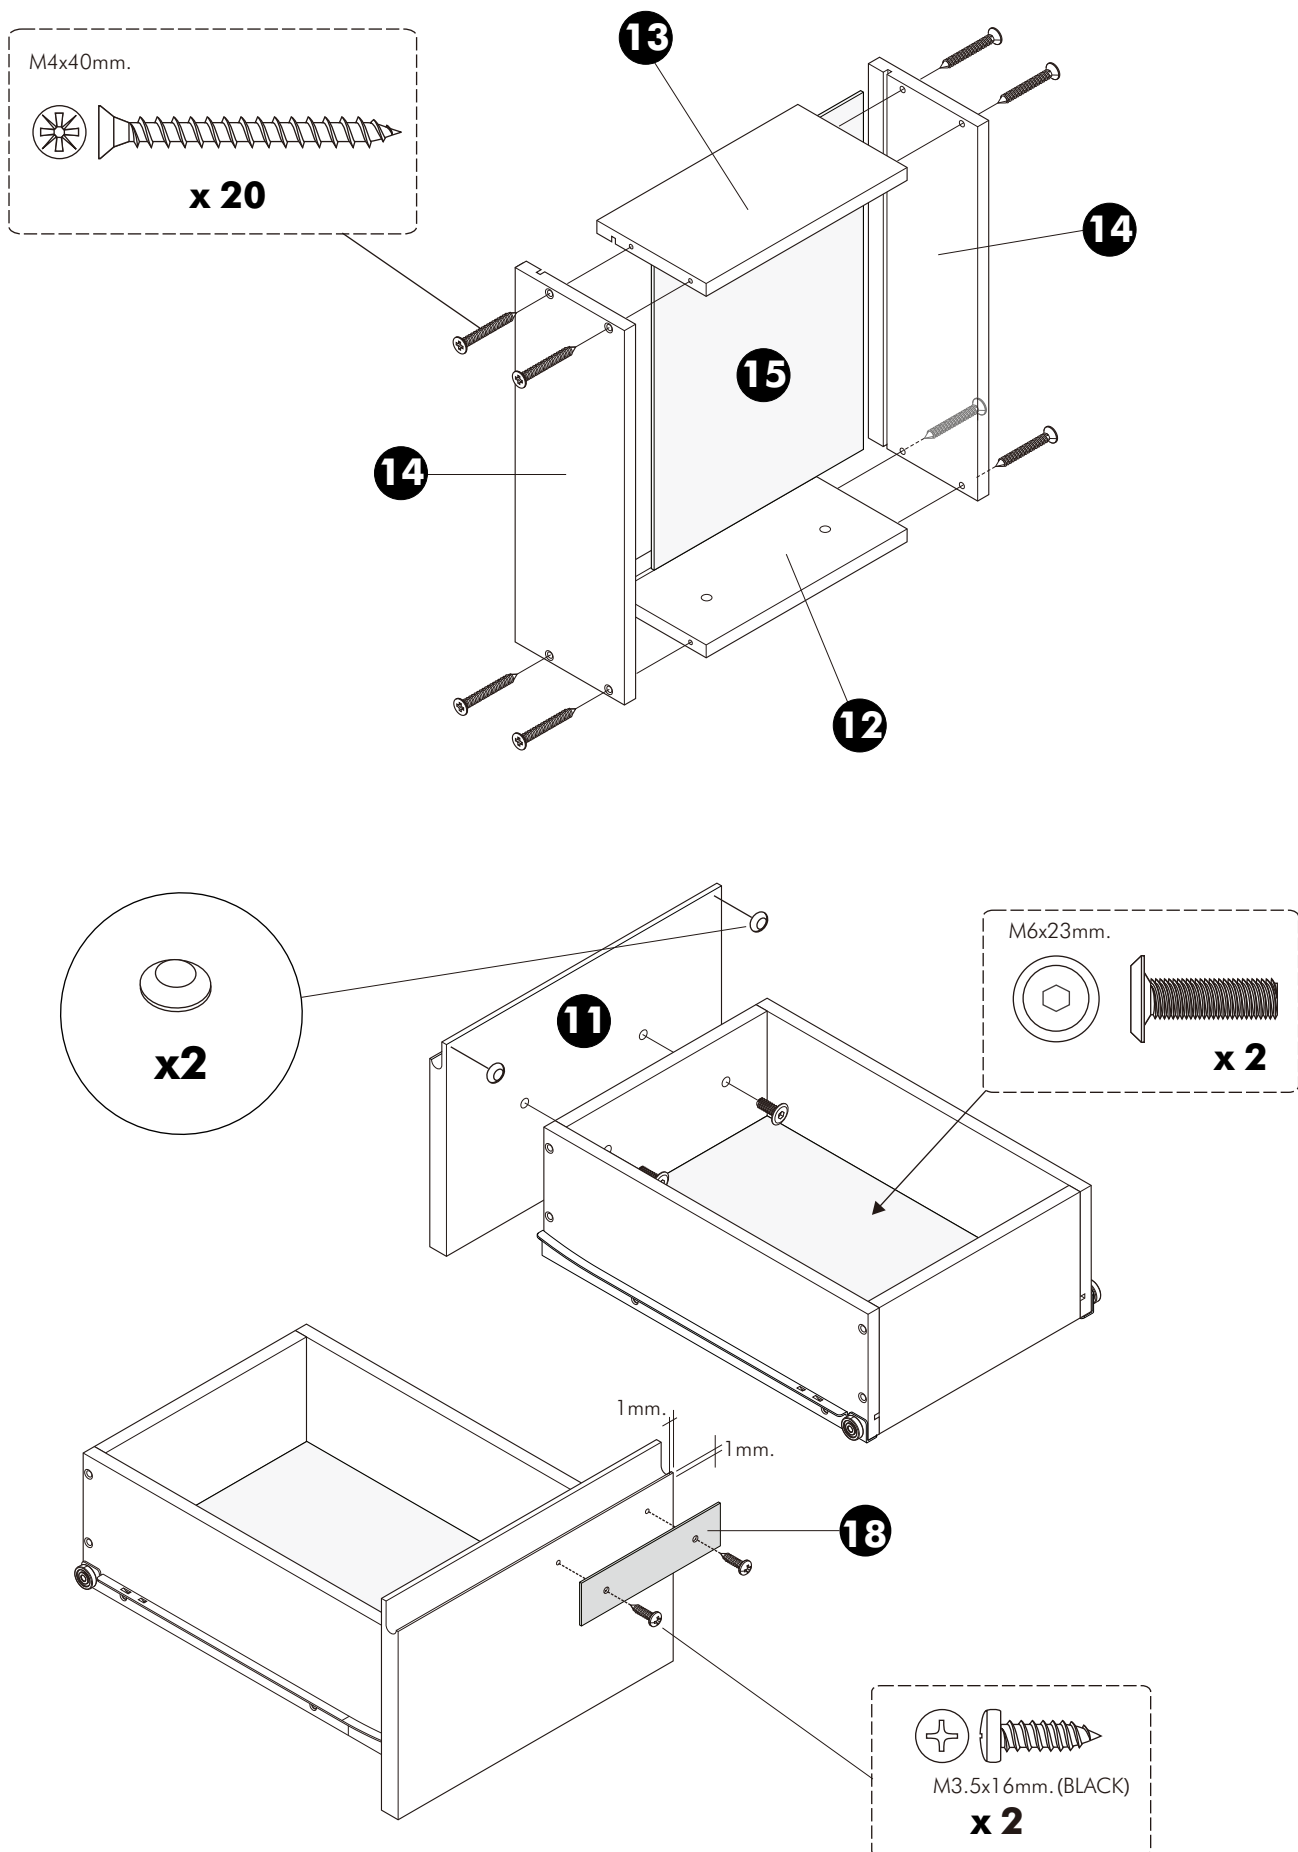

BERLIN

Dressing table 120 cm.

HARDWARE

-BODY SET

x 3

19mm.

x 3

#8x35

-DOOR SET

(FULL OVERLAY)

x 2

M4x16mm.

x 12

x 4

-PART SET

16

17 x2

18 x2

19 x2

ASSEMBLY

-BODY SET

1.

2.

3.

4.

ASSEMBLY

-DRAWER SET

ASSEMBLY

-DOOR SET

1.

2.