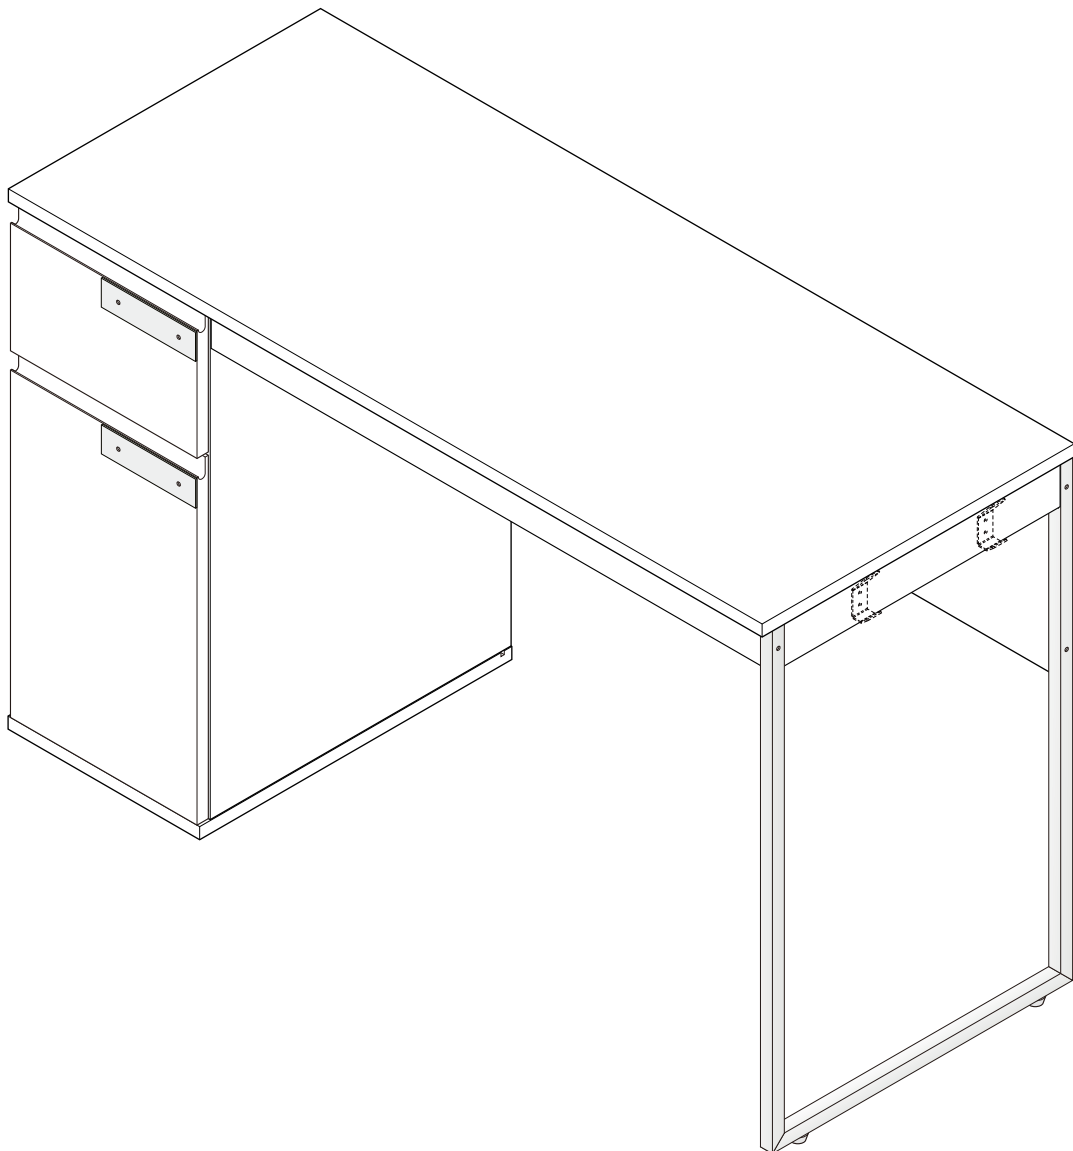

BERLIN

Dressing table 120 cm.

HARDWARE

-BODY SET

x 3

19mm.

x 3

#8x35