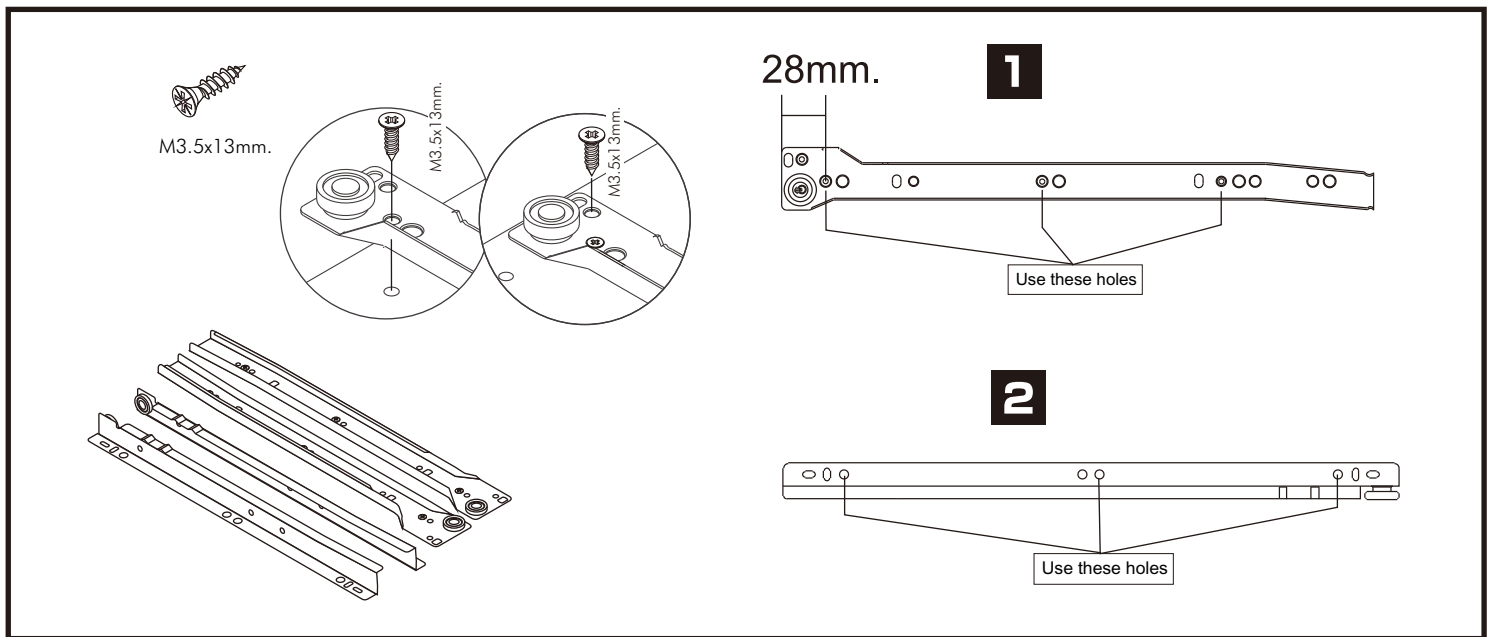

BERLIN

Dressing table 120 cm.

HARDWARE

-BODY SET

x 3

19mm.

x 3

#8x35

x 24

M4x50mm.

x 4

M4x50mm. (BLACK)

x 6

M4x16mm. (BLACK)

x 4

M4x16mm. (BLACK)

-DOOR SET

(FULL OVERLAY)

x 2

M4x16mm.

x 12

x 4

-PART SET

16

17 x2

18 x2

19 x2

ASSEMBLY

-BODY SET

1.

2.

3.