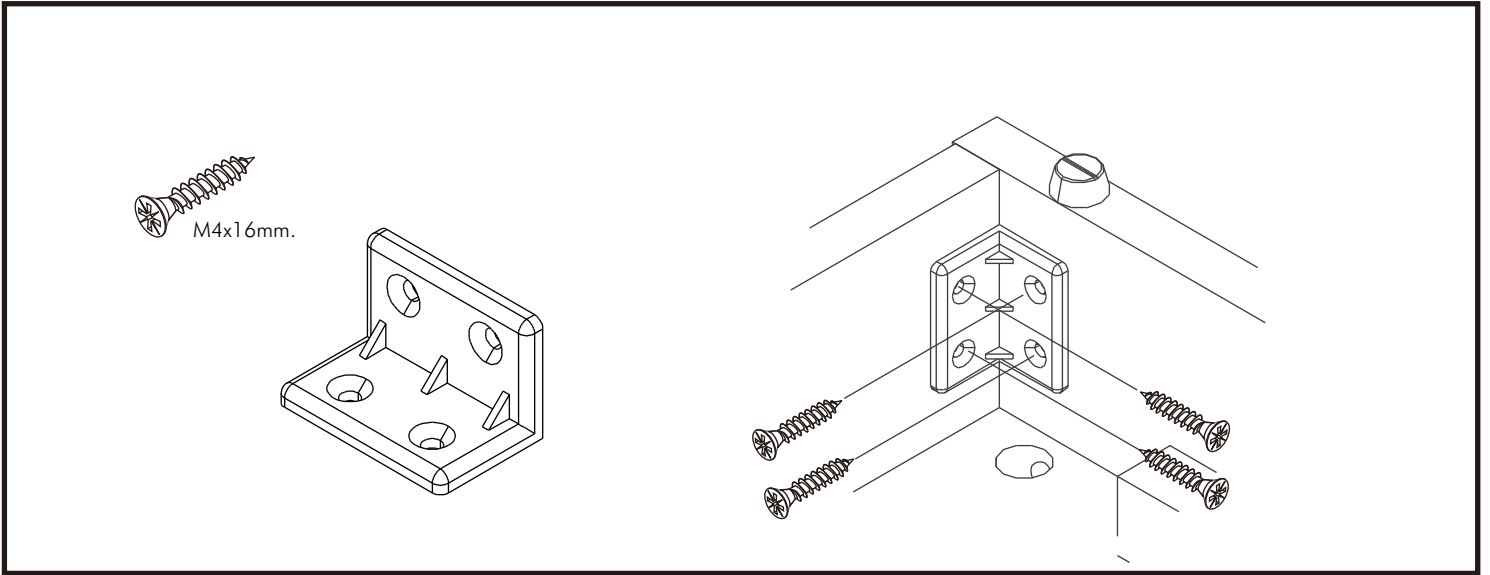

BERLIN

Dressing table 120 cm.

HARDWARE

-BODY SET

x 3

19mm.

x 3

#8x35