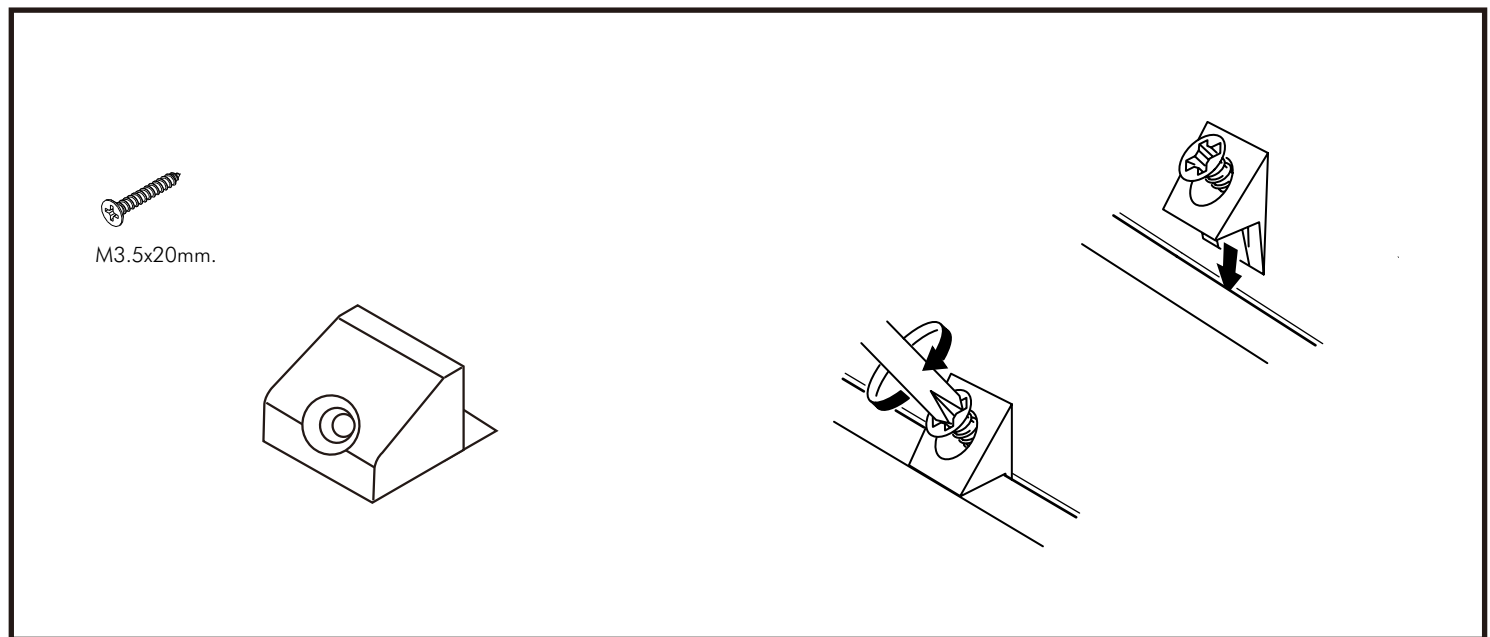

BERLIN

Dressing table 120 cm.

HARDWARE

-BODY SET

x 3

19mm.

x 3

#8x35