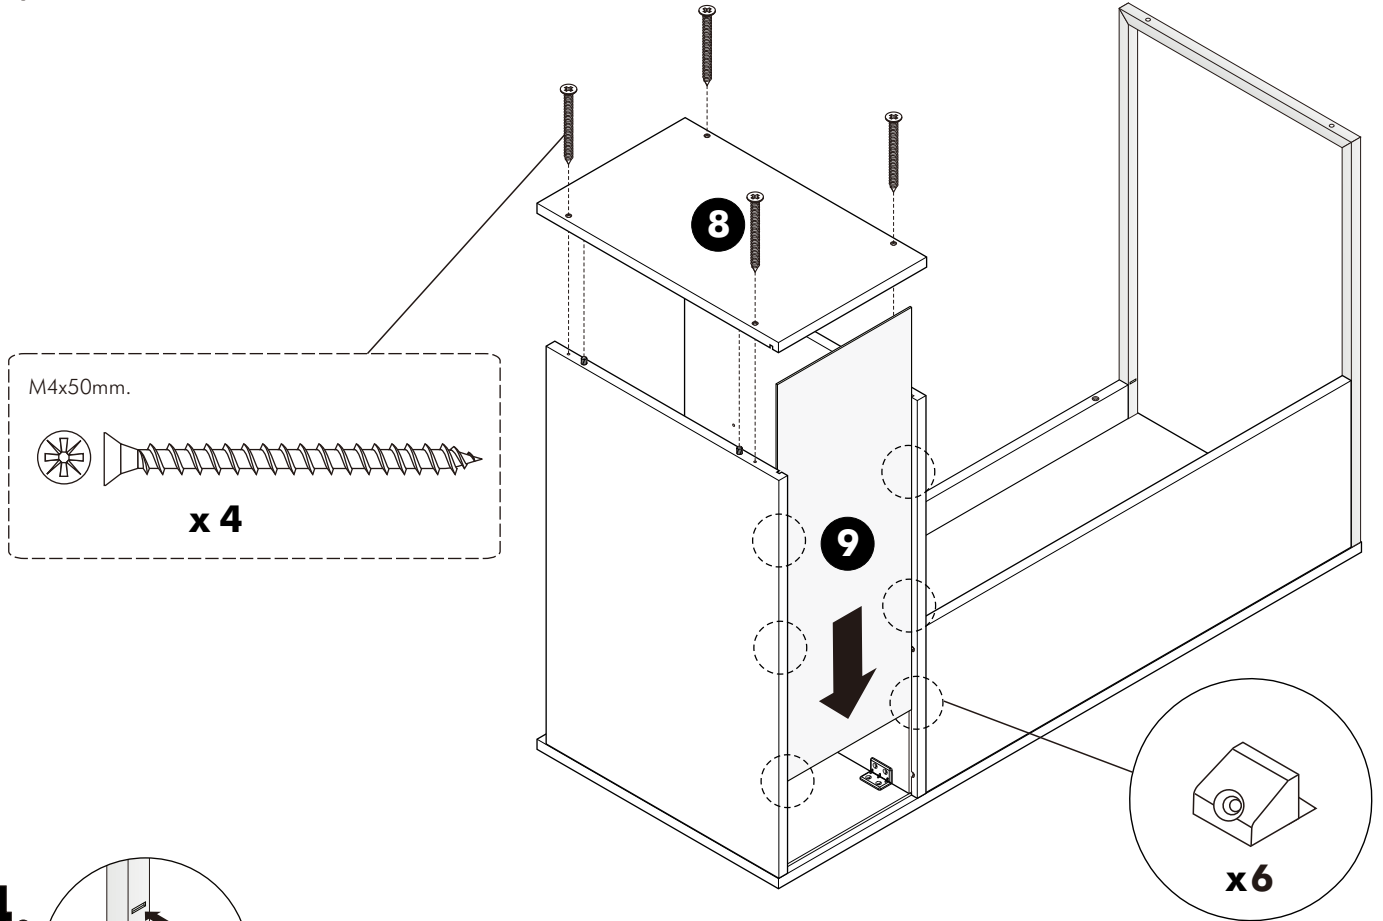

-DOOR SET

(FULL OVERLAY)

x 2

M4x16mm.

x 12

x 4

-PART SET

16

17 x2

18 x2

19 x2

ASSEMBLY

-BODY SET

1.

2.

3.

4.

ASSEMBLY

-DRAWER SET

ASSEMBLY

-DOOR SET

1.

2.