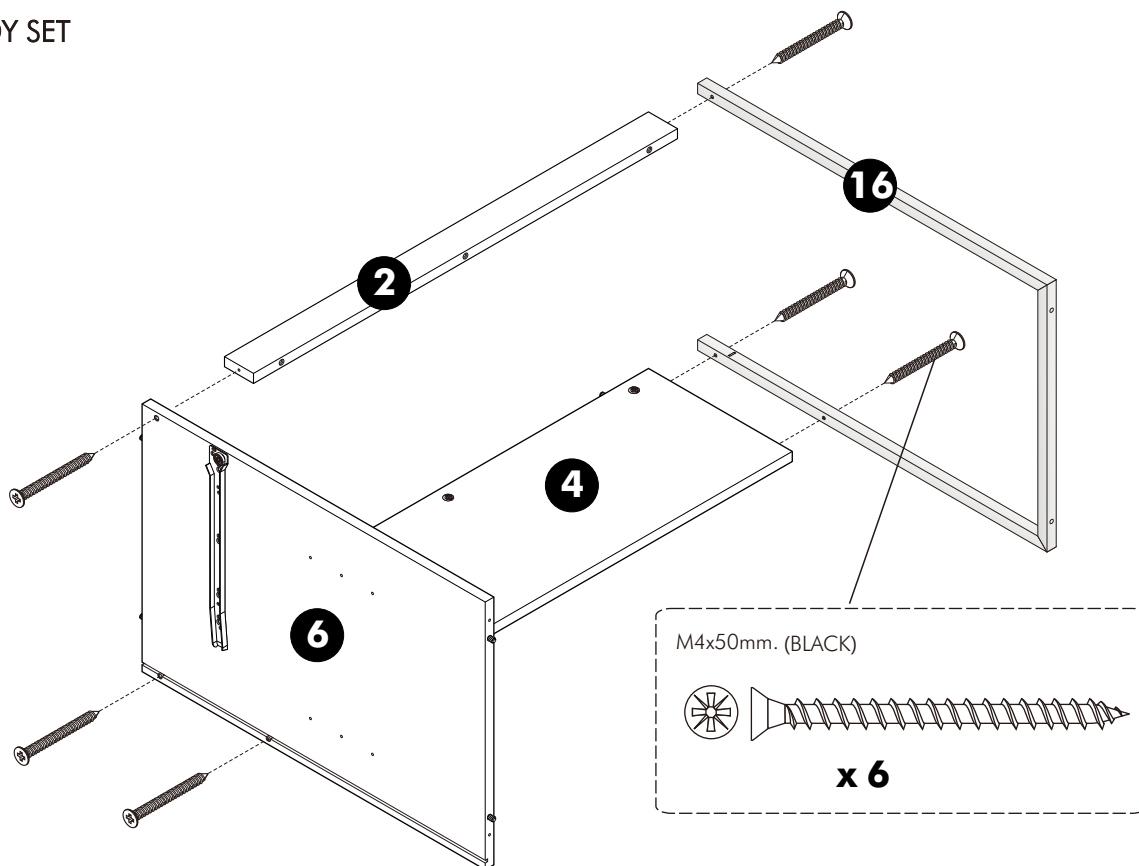

-DOOR SET

(FULL OVERLAY)

x 2

M4x16mm.

x 12

x 4

-PART SET

16

17 x2

18 x2

19 x2

ASSEMBLY

-BODY SET

1.

2.

3.

4.

ASSEMBLY

-DRAWER SET

ASSEMBLY

-DOOR SET

1.

2.