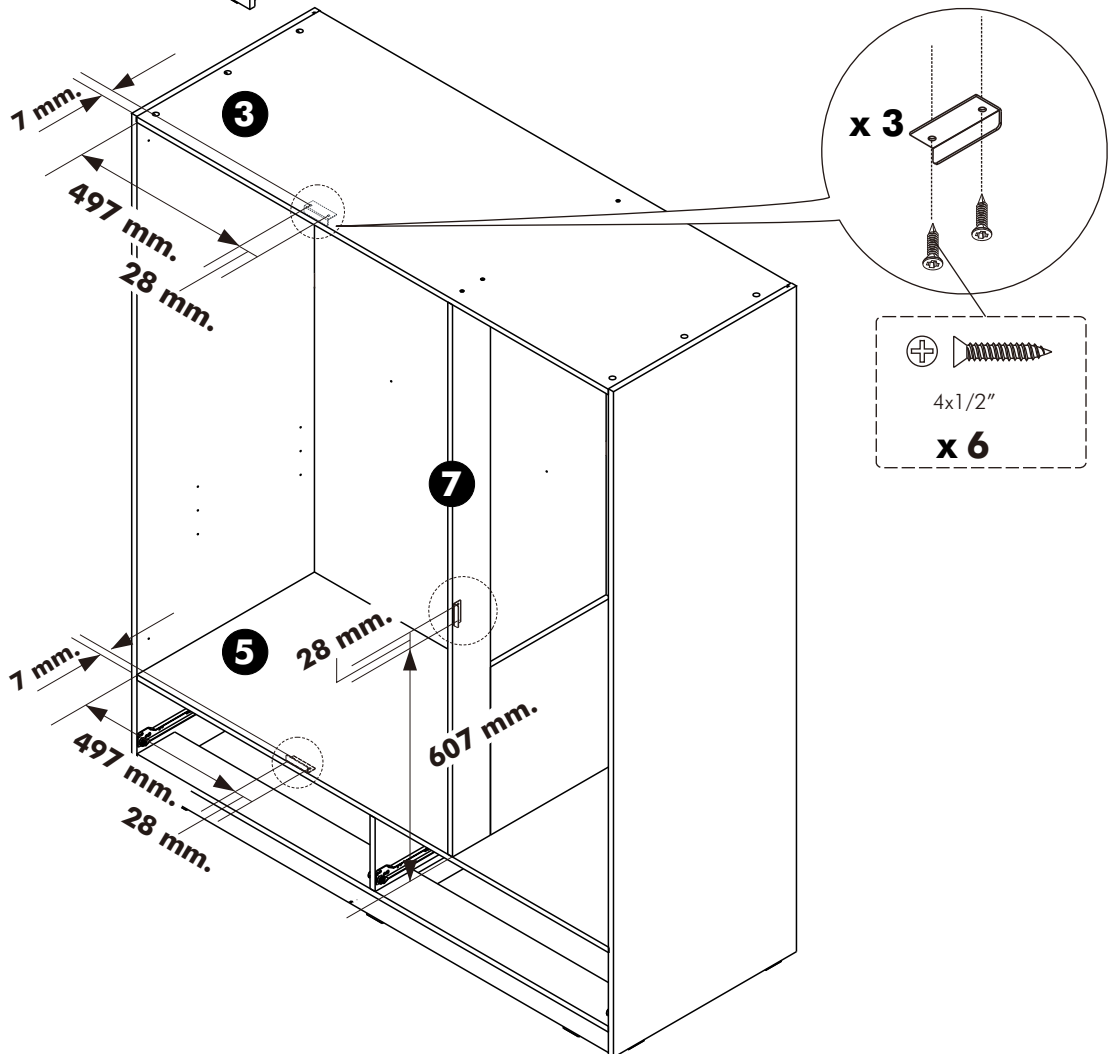

M4x16mm.

DOOR PANEL

M4x16mm.

The Standard for identifying which mounted safety fall protection fitting to use **Note : That children's products must be installed with all anti-falling fittings.**

■ Mounted fall protection fittings

x 28

x 20

x 6

ASSEMBLY

-BODY SET

1.

2.

3.

4.

5.

6.

7.

8.

9.

10.

11.