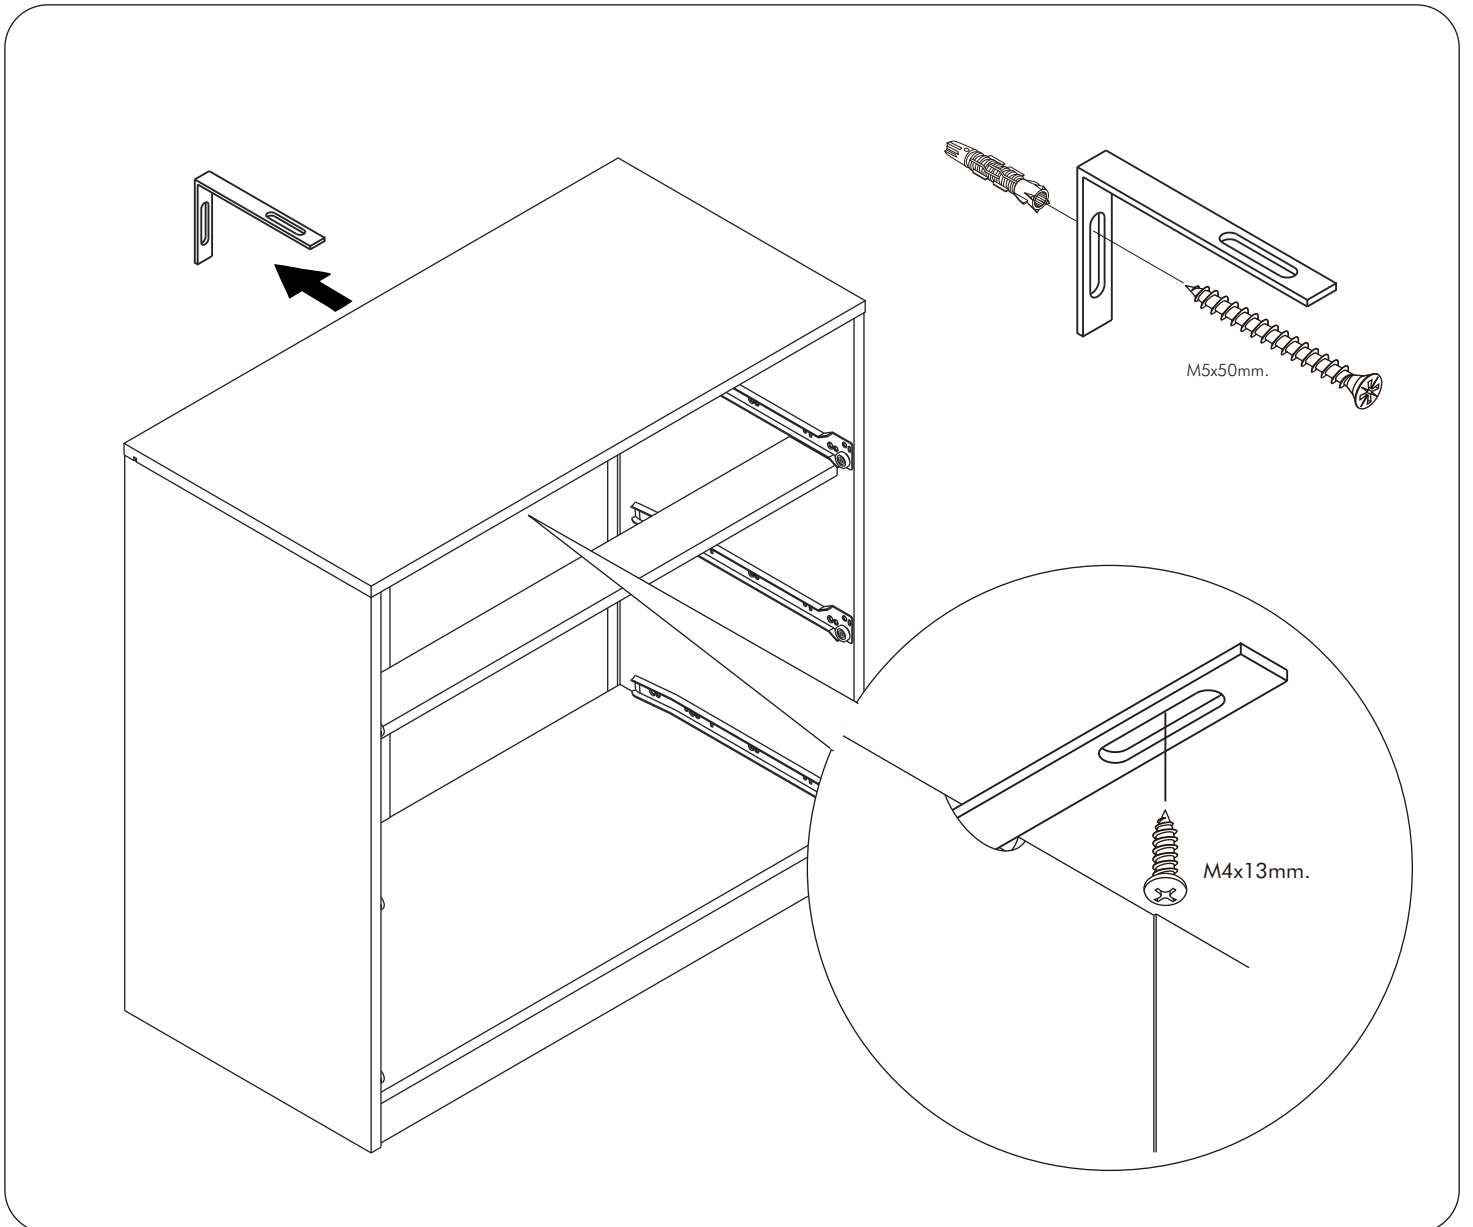

VASH

Wardrobe 3 door

CONNECT SYSTEM

1

3

2

(Connecting bolts)

WHEN FITTING CAMS
ENSURE STARTING POSITION IS CORRECT
BEFORE YOU INSERT CONNECTING BOLT
TURN CLOCKWISE UNTIL SECURE

M4x16mm.

DOOR PANEL

M4x16mm.

The Standard for identifying which mounted safety fall protection fitting to use **Note : That children's products must be installed with all anti-falling fittings.**

■ Mounted fall protection fittings

■ Category : Cabinet with open doors

■ Category : Chest of drawers

■ Category : Sliding door cabinet / Open cabinet

HARDWARE

-BODY SET

x 10

x 10

x 25