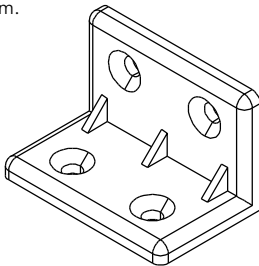

VASH

Wardrobe 3 door

CONNECT SYSTEM

1

3

2

(Connecting bolts)

WHEN FITTING CAMS
ENSURE STARTING POSITION IS CORRECT
BEFORE YOU INSERT CONNECTING BOLT
TURN CLOCKWISE UNTIL SECURE

↑
CORRECT

↓
WRONG

M4x16mm.

M4x16mm.

i

40mm.

EQ

M3.5x20mm.

M4x16mm.

DOOR PANEL

M4x16mm.

The Standard for identifying which mounted safety fall protection fitting to use **Note : That children's products must be installed with all anti-falling fittings.**

■ Mounted fall protection fittings