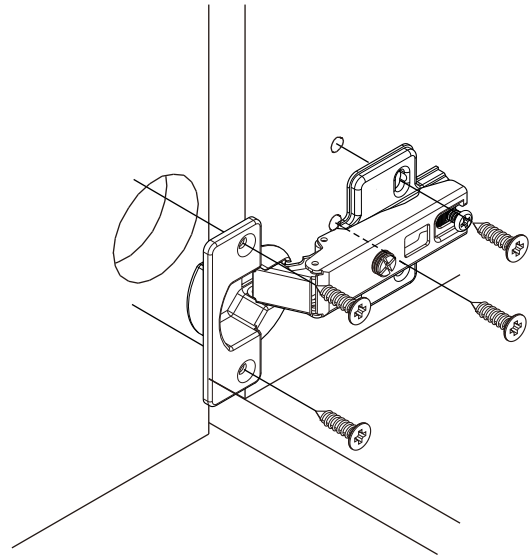

VASH

Wardrobe 3 door

CONNECT SYSTEM

1

3

2

(Connecting bolts)

WHEN FITTING CAMS
ENSURE STARTING POSITION IS CORRECT
BEFORE YOU INSERT CONNECTING BOLT
TURN CLOCKWISE UNTIL SECURE

↑
CORRECT

↓
WRONG

M4x16mm.

M4x16mm.

i

40mm.

EQ

M3.5x20mm.

M4x16mm.

DOOR PANEL

M4x16mm.

The Standard for identifying which mounted safety fall protection fitting to use **Note : That children's products must be installed with all anti-falling fittings.**

■ Mounted fall protection fittings

■ Category : Cabinet with open doors

■ Category : Chest of drawers

■ Category : Sliding door cabinet / Open cabinet

HARDWARE

-BODY SET

x 10

x 10

x 25