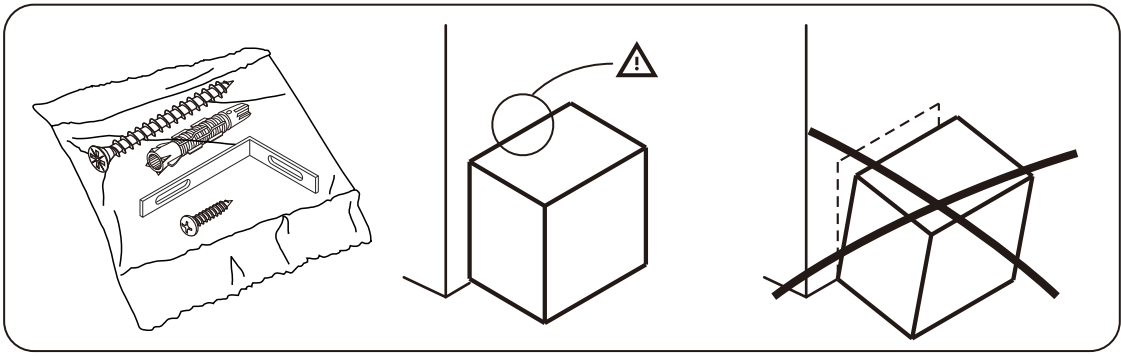

M4x16mm.

DOOR PANEL

M4x16mm.

The Standard for identifying which mounted safety fall protection fitting to use **Note : That children's products must be installed with all anti-falling fittings.**

■ Mounted fall protection fittings