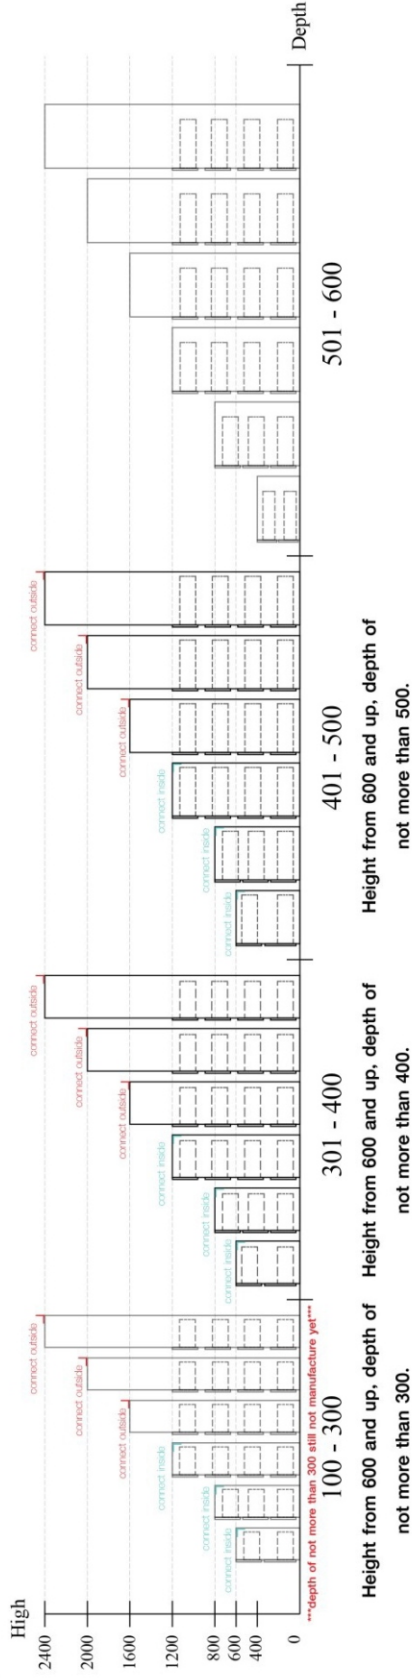

■ Category : Chest of drawers