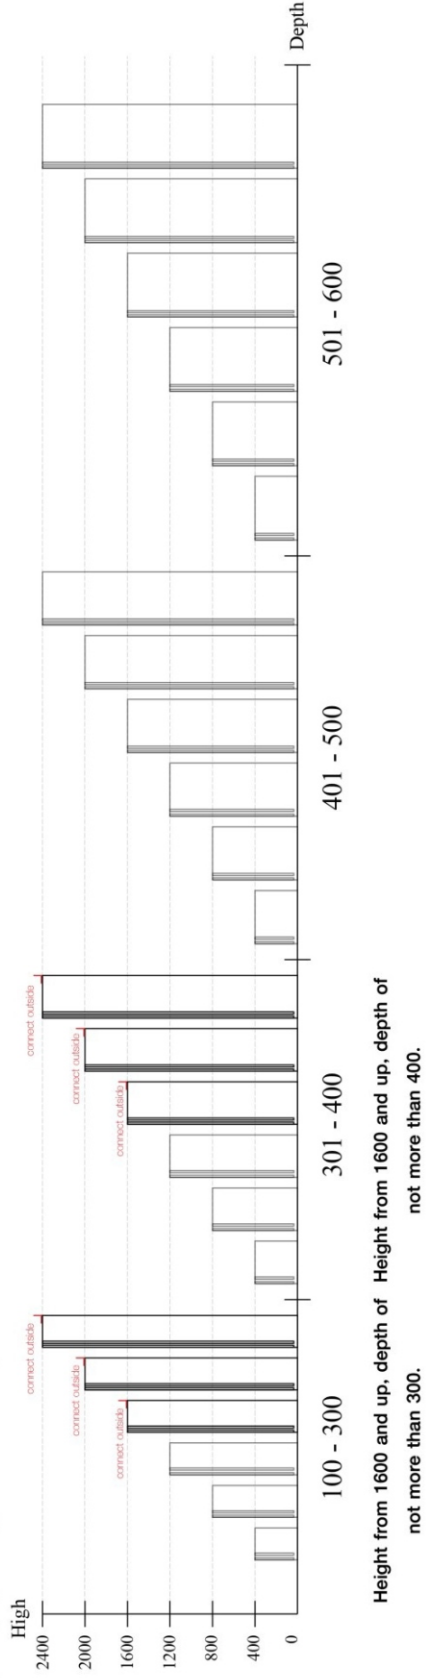

■ Category : Sliding door cabinet / Open cabinet