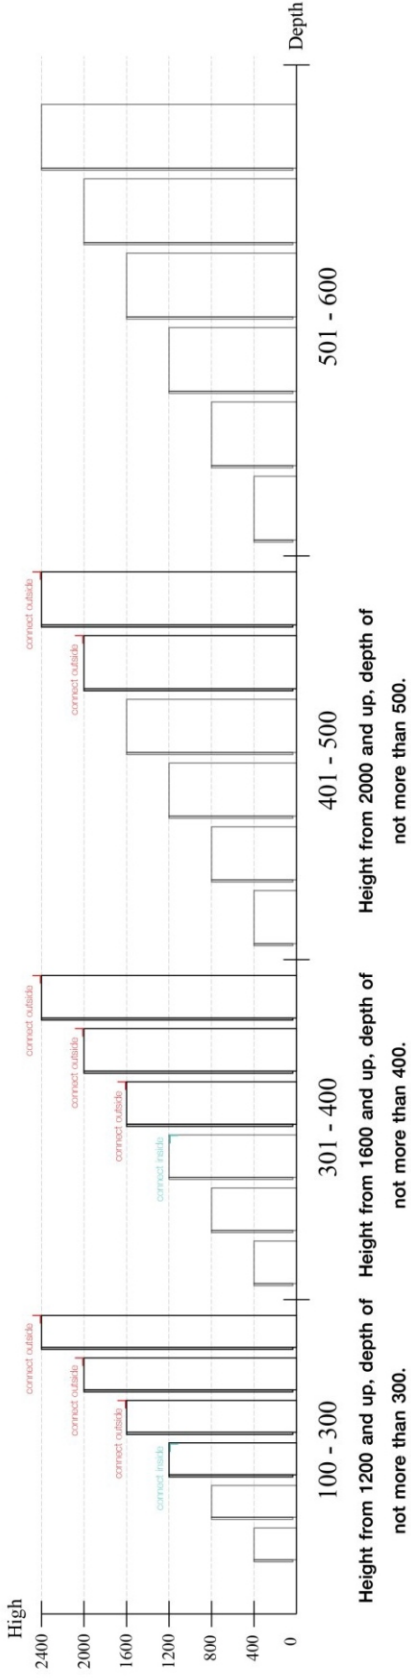

The Standard for identifying which mounted safety fall protection fitting to use **Note : That children's products must be installed with all anti-falling fittings.**

■ Mounted fall protection fittings

■ Category : Cabinet with open doors