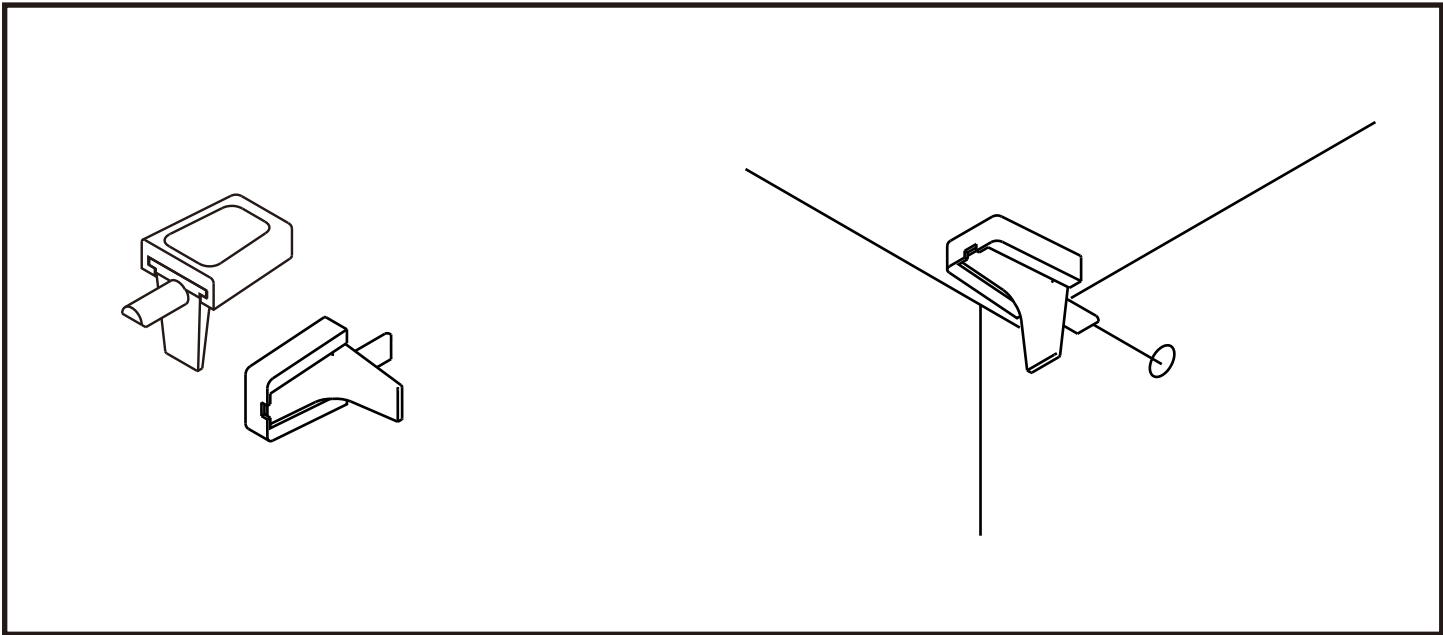

M4x16mm.

DOOR PANEL

M4x16mm.

The Standard for identifying which mounted safety fall protection fitting to use **Note : That children's products must be installed with all anti-falling fittings.**

■ Mounted fall protection fittings