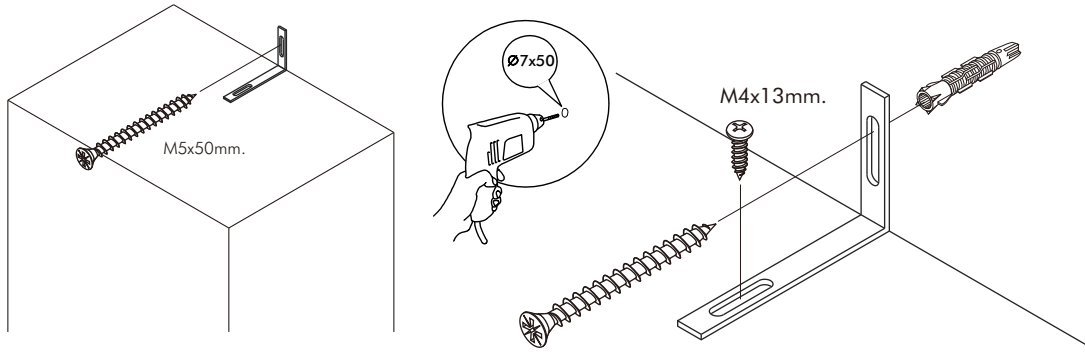

VASH

Wardrobe 3 door

CONNECT SYSTEM

1

3

2

(Connecting bolts)

WHEN FITTING CAMS
ENSURE STARTING POSITION IS CORRECT
BEFORE YOU INSERT CONNECTING BOLT
TURN CLOCKWISE UNTIL SECURE

M4x16mm.

DOOR PANEL

M4x16mm.

The Standard for identifying which mounted safety fall protection fitting to use **Note : That children's products must be installed with all anti-falling fittings.**

■ Mounted fall protection fittings

■ Category : Cabinet with open doors

■ Category : Chest of drawers

■ Category : Sliding door cabinet / Open cabinet

HARDWARE

-BODY SET

x 10

x 10

x 25