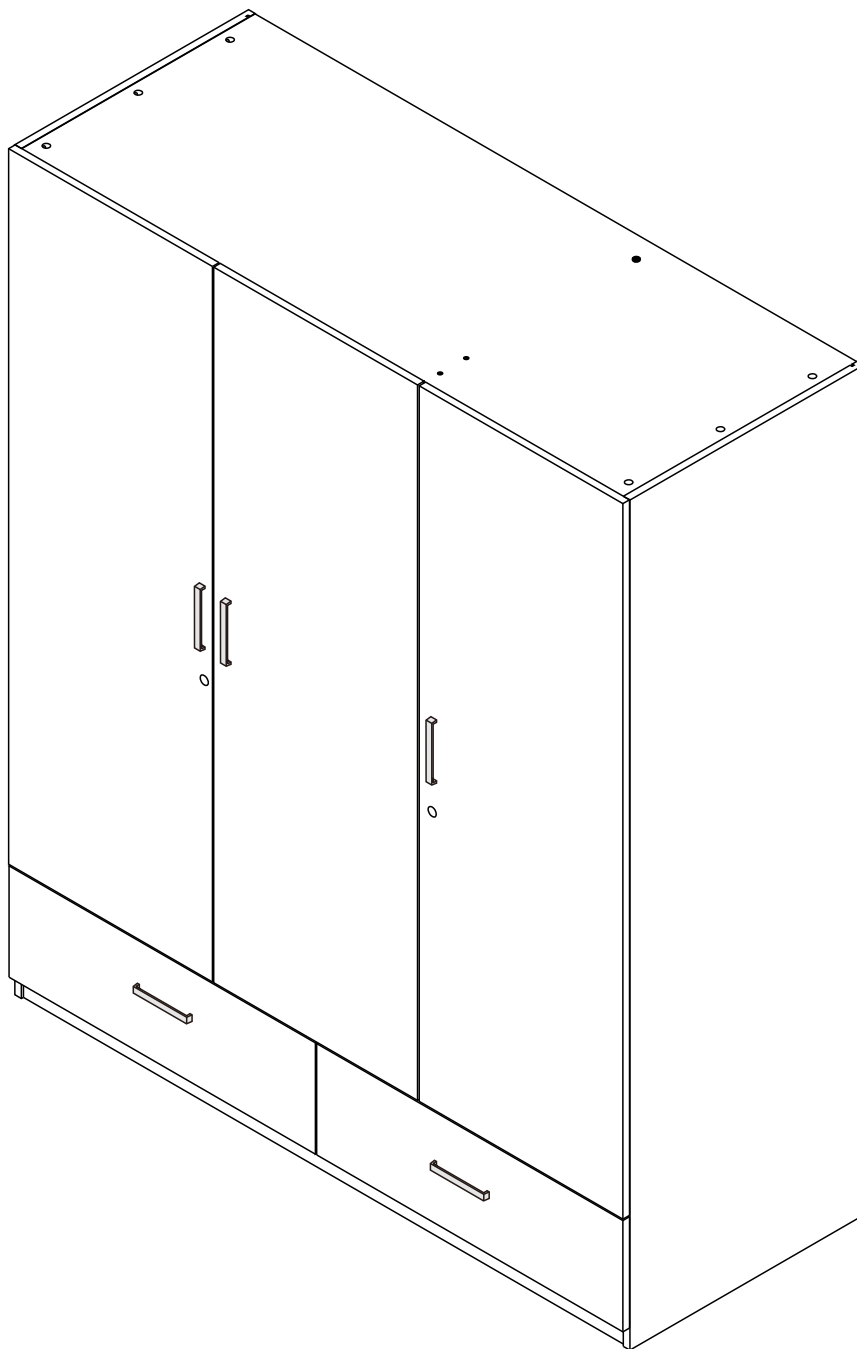

VASH

Wardrobe 3 door

CONNECT SYSTEM

1

3

2

(Connecting bolts)

WHEN FITTING CAMS
ENSURE STARTING POSITION IS CORRECT
BEFORE YOU INSERT CONNECTING BOLT
TURN CLOCKWISE UNTIL SECURE

M4x16mm.

DOOR PANEL

M4x16mm.

The Standard for identifying which mounted safety fall protection fitting to use **Note : That children's products must be installed with all anti-falling fittings.**

■ Mounted fall protection fittings

■ Category : Cabinet with open doors

■ Category : Chest of drawers

■ Category : Sliding door cabinet / Open cabinet

HARDWARE

-BODY SET

x 10

x 10

x 25