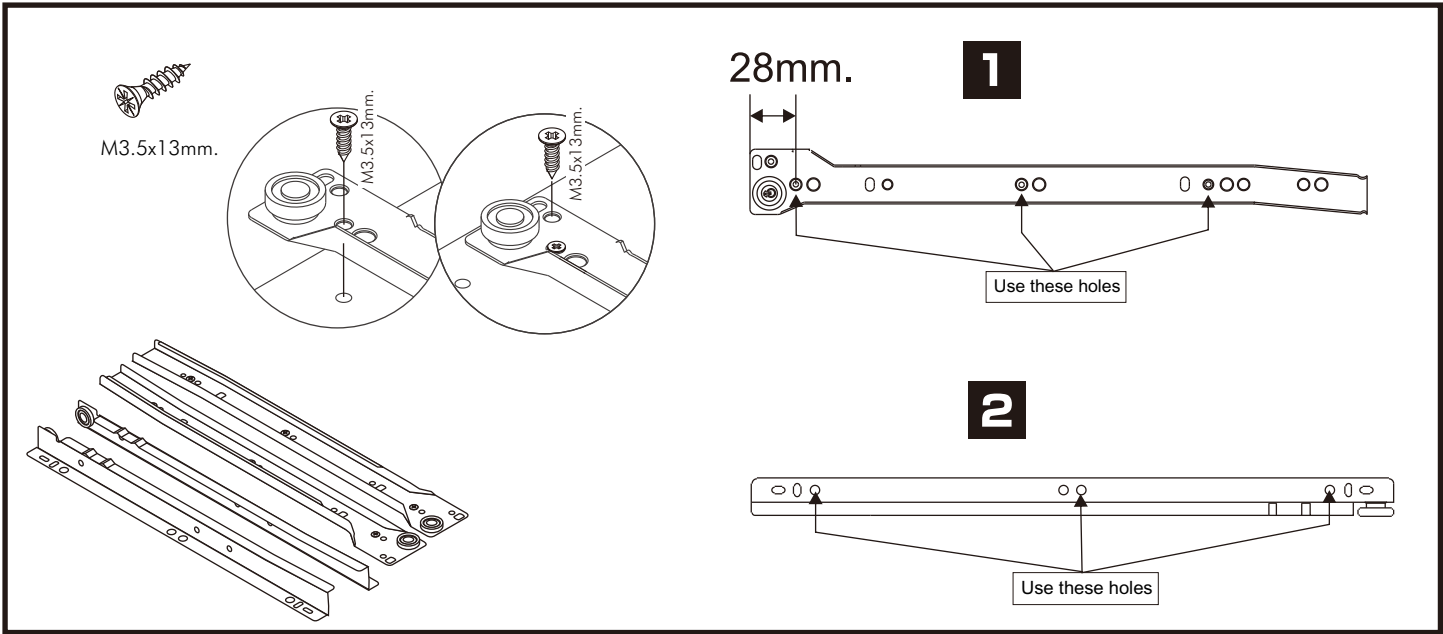

↑
CORRECT

↓
WRONG

M4x16mm.

M4x16mm.

i

40mm.

EQ

M3.5x20mm.

M4x16mm.

DOOR PANEL

M4x16mm.

The Standard for identifying which mounted safety fall protection fitting to use **Note : That children's products must be installed with all anti-falling fittings.**

■ Mounted fall protection fittings

■ Category : Cabinet with open doors

■ Category : Chest of drawers

■ Category : Sliding door cabinet / Open cabinet

HARDWARE

-BODY SET

x 10

x 10

x 25