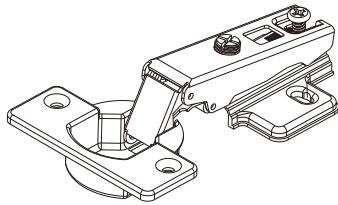

VASH

Wardrobe 3 door

CONNECT SYSTEM

1

3

2

(Connecting bolts)

WHEN FITTING CAMS
ENSURE STARTING POSITION IS CORRECT
BEFORE YOU INSERT CONNECTING BOLT
TURN CLOCKWISE UNTIL SECURE

↑
CORRECT

↓
WRONG

M4x16mm.

M4x16mm.

i

40mm.

EQ

M3.5x20mm.

M4x16mm.

DOOR PANEL

M4x16mm.

The Standard for identifying which mounted safety fall protection fitting to use **Note : That children's products must be installed with all anti-falling fittings.**

■ Mounted fall protection fittings