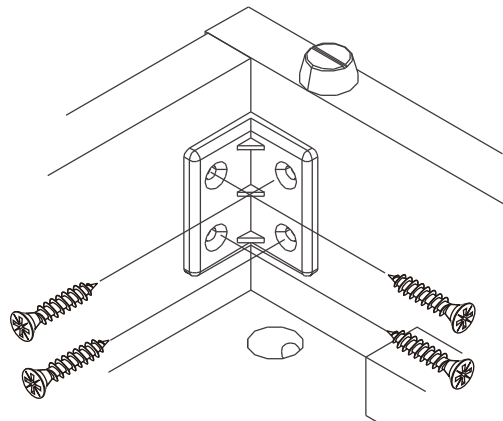

VASH

Wardrobe 3 door

CONNECT SYSTEM

1

3

2

(Connecting bolts)

WHEN FITTING CAMS
ENSURE STARTING POSITION IS CORRECT
BEFORE YOU INSERT CONNECTING BOLT
TURN CLOCKWISE UNTIL SECURE

↑
CORRECT

↓
WRONG

M4x16mm.

M4x16mm.

i

40mm.

EQ

M3.5x20mm.

M4x16mm.

DOOR PANEL

M4x16mm.

The Standard for identifying which mounted safety fall protection fitting to use **Note : That children's products must be installed with all anti-falling fittings.**

■ Mounted fall protection fittings