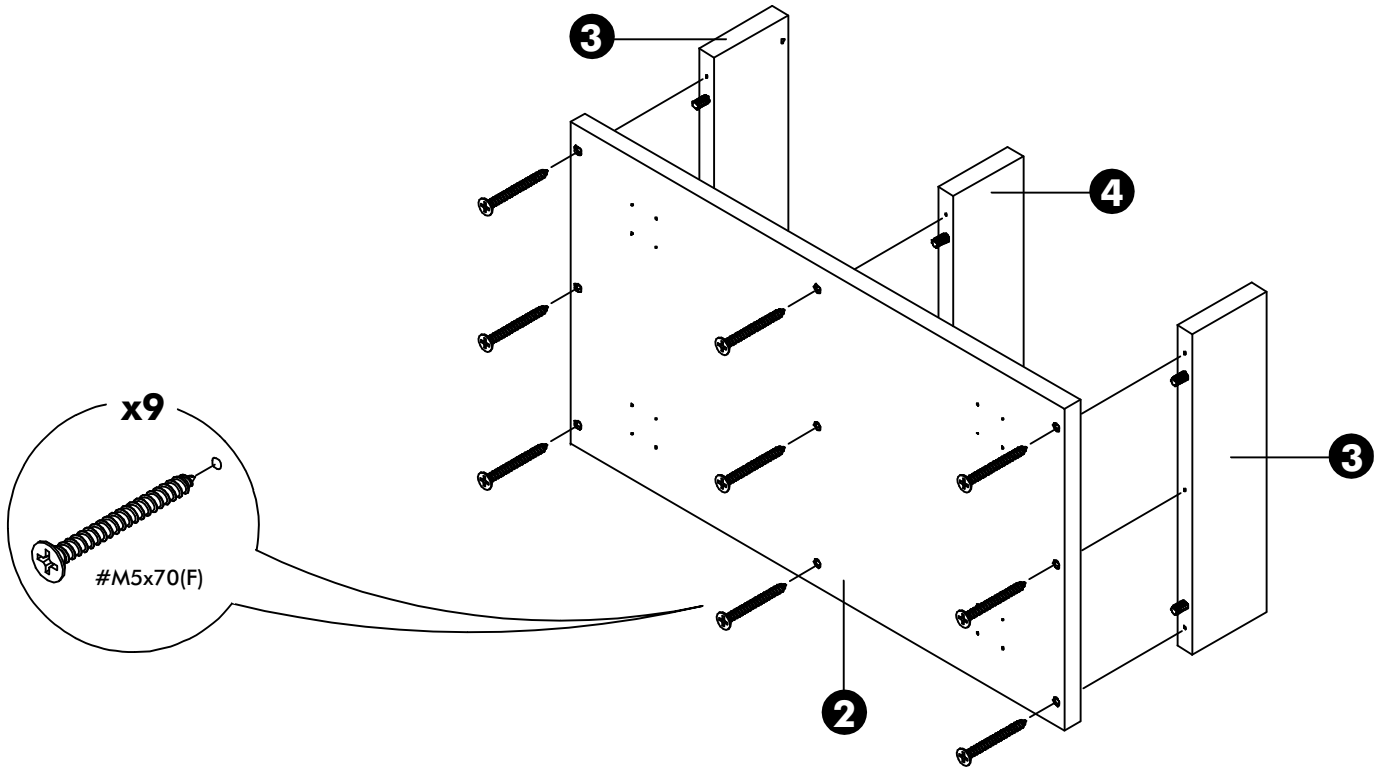

DUO-P

Coffee table 80cm.

CONNECT SYSTEM

HARDWARE

-BODY SET

x9

x6

x16

x4

x2

1.

2.

3.