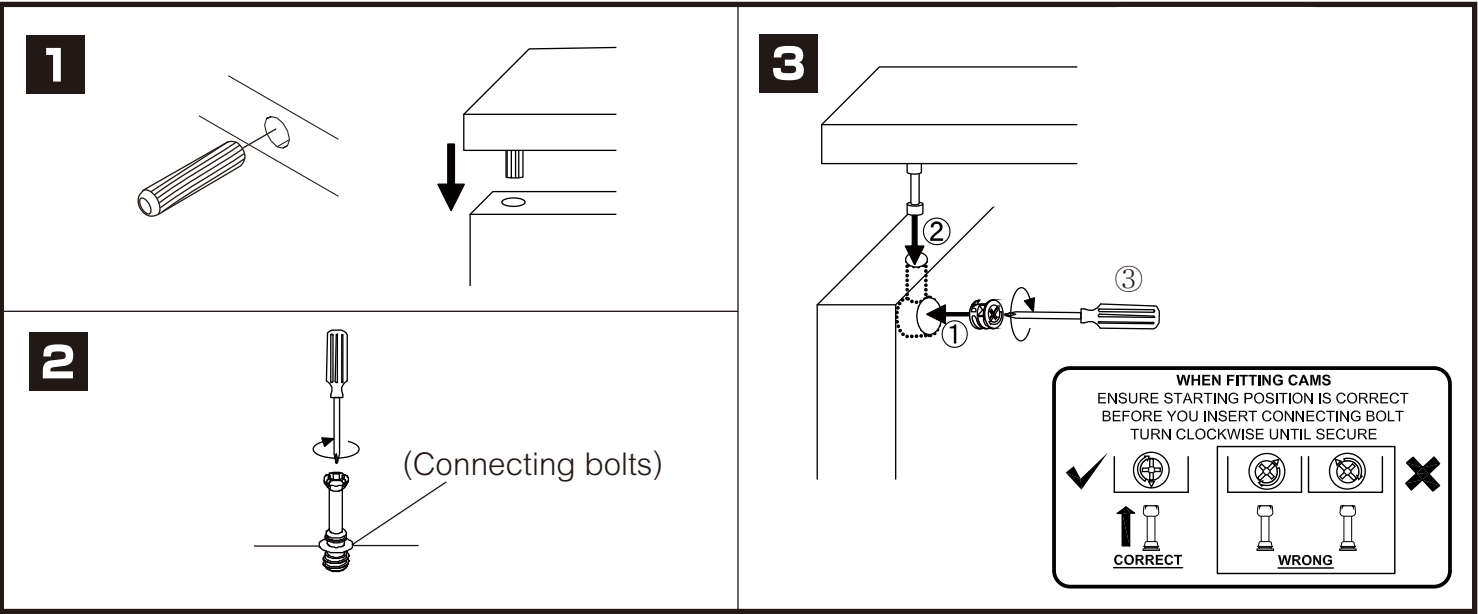

DUO-P

Coffee table 80cm.

CONNECT SYSTEM

HARDWARE

-BODY SET

x9

x6

x16