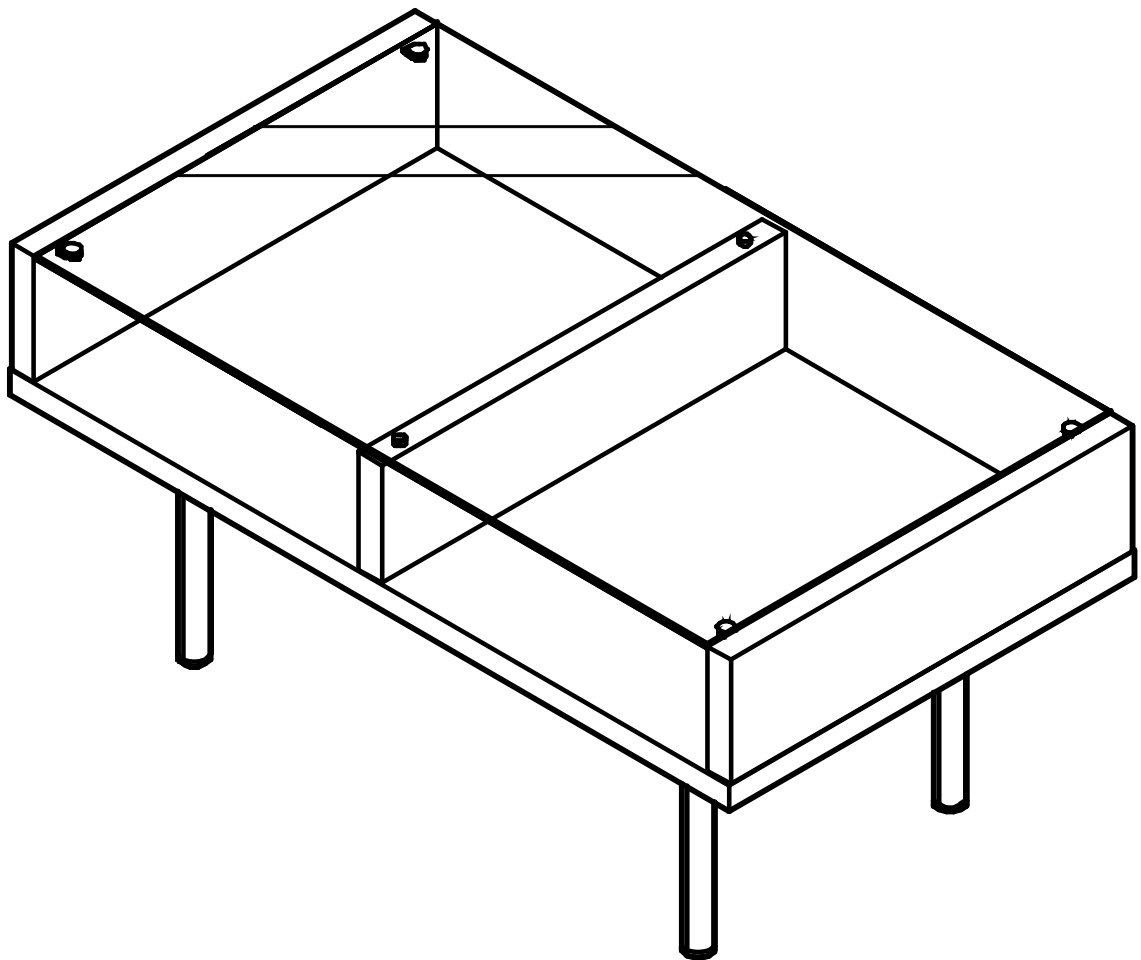

DUO-P

Coffee table 80cm.

CONNECT SYSTEM

HARDWARE

-BODY SET

x9

x6

x16

x4

x2

1.

2.

3.