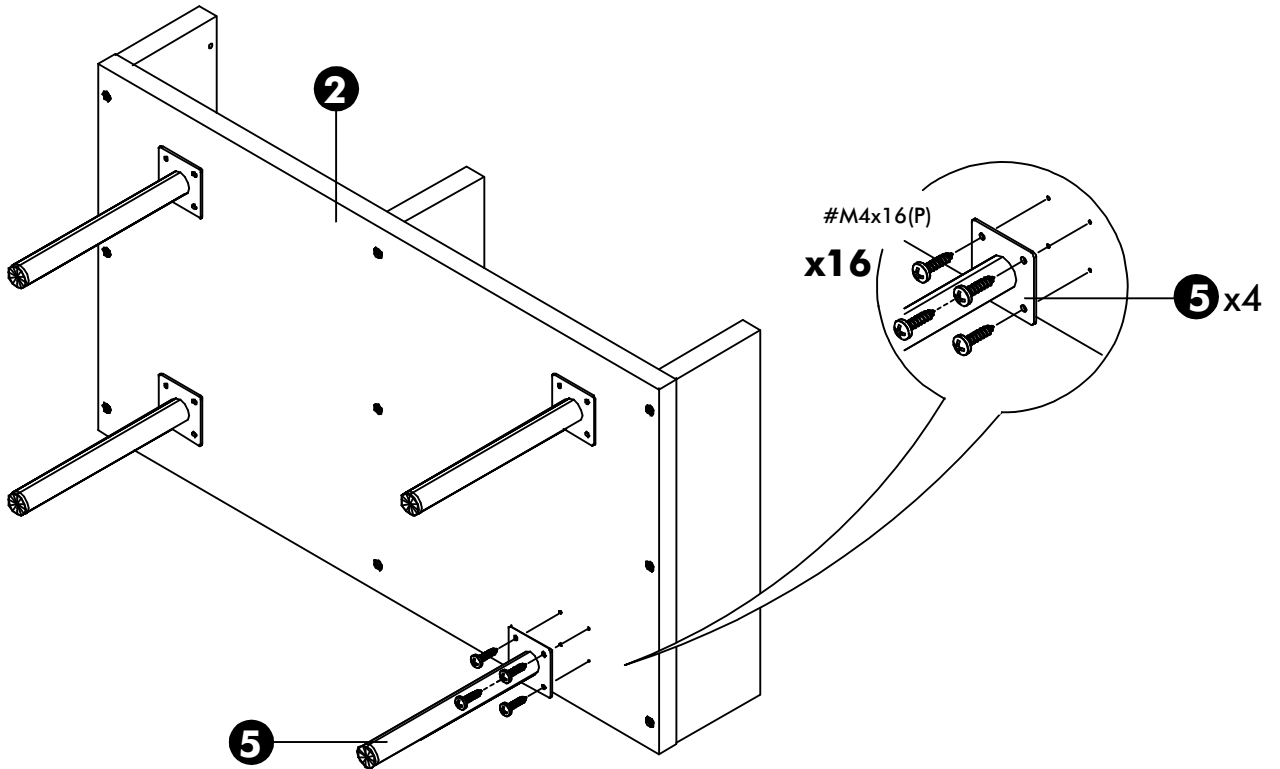

DUO-P

Coffee table 80cm.

CONNECT SYSTEM

HARDWARE

-BODY SET

x9

x6

x16

x4

x2

1.

2.

3.