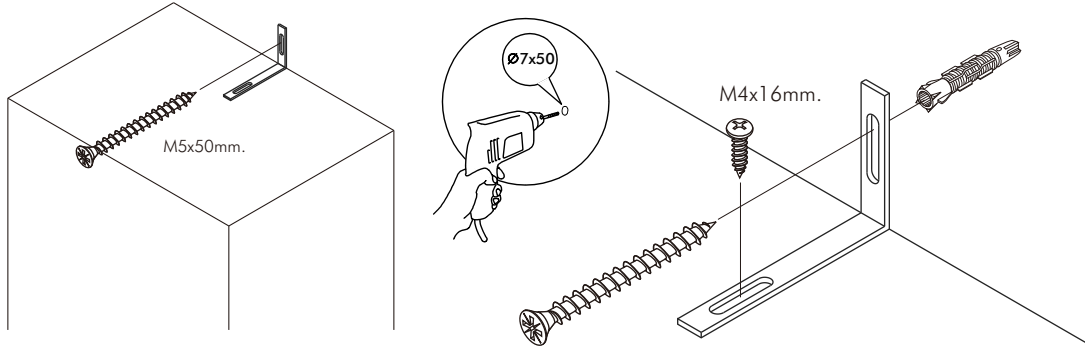

KOBE-P

Buffet cabinet 90 cm

CONNECT SYSTEM

HARDWARE

-BODY SET

x 8

x 8

(8x35)

x 16

M4x40mm.

x 6

x 4

x 1

x 6

x 2

x 4

x 4

x 4

M3.5x20mm.

x 12

M4x25mm.

x 18

M4x50mm.

x 12

M4x35mm.

x 15

x 1

-DRAWER SET

x 6

x 2

M4x16mm.

x 24