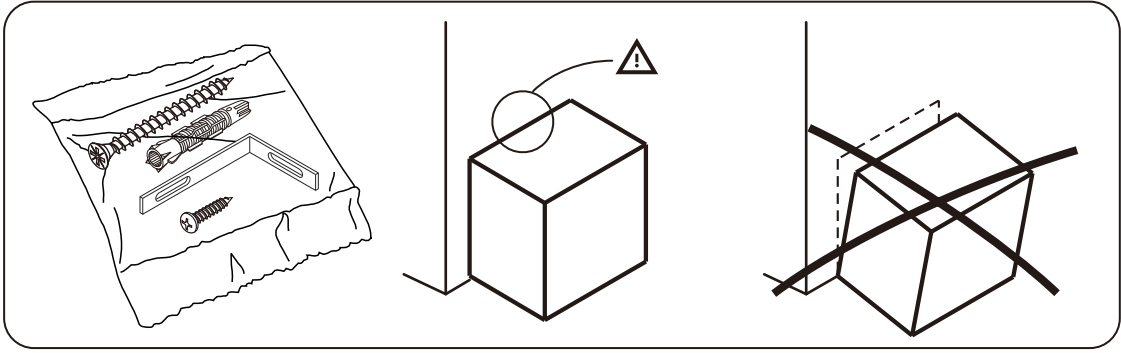

KOBE-P

Buffet cabinet 90 cm

CONNECT SYSTEM

HARDWARE

-BODY SET

x 8

x 8

(8x35)