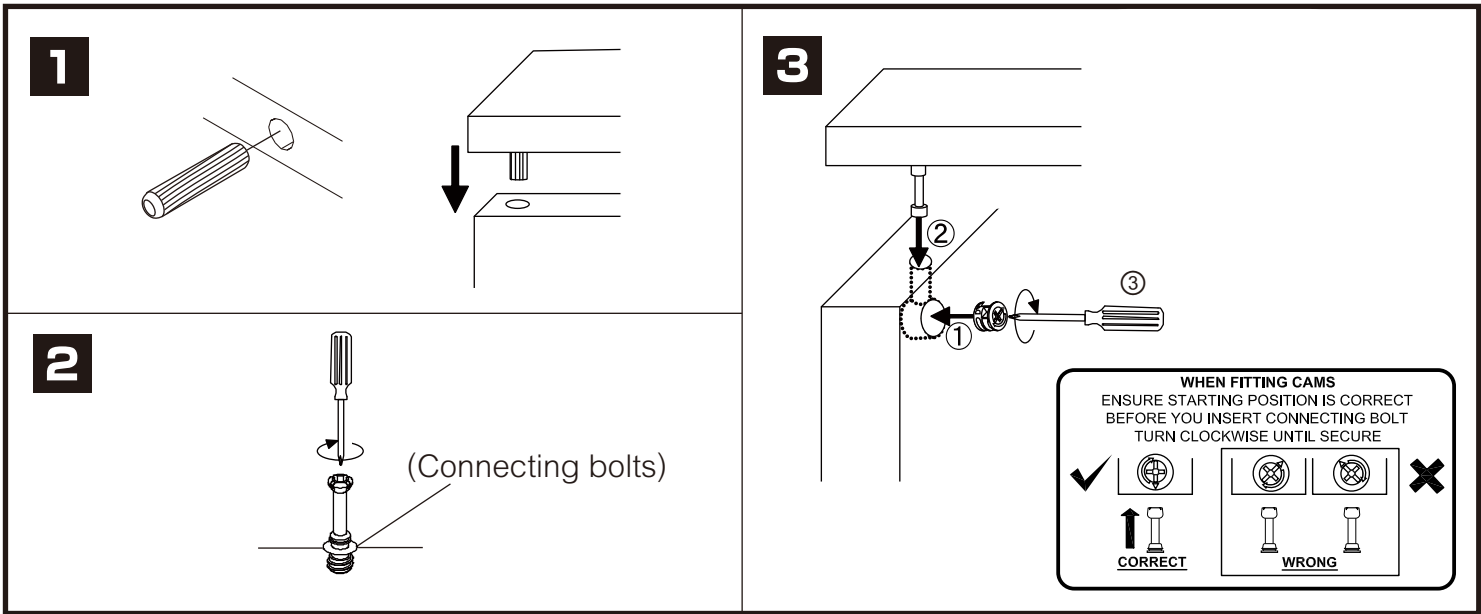

KOBE-P

Buffet cabinet 90 cm

CONNECT SYSTEM

HARDWARE

-BODY SET

x 8

x 8

(8x35)