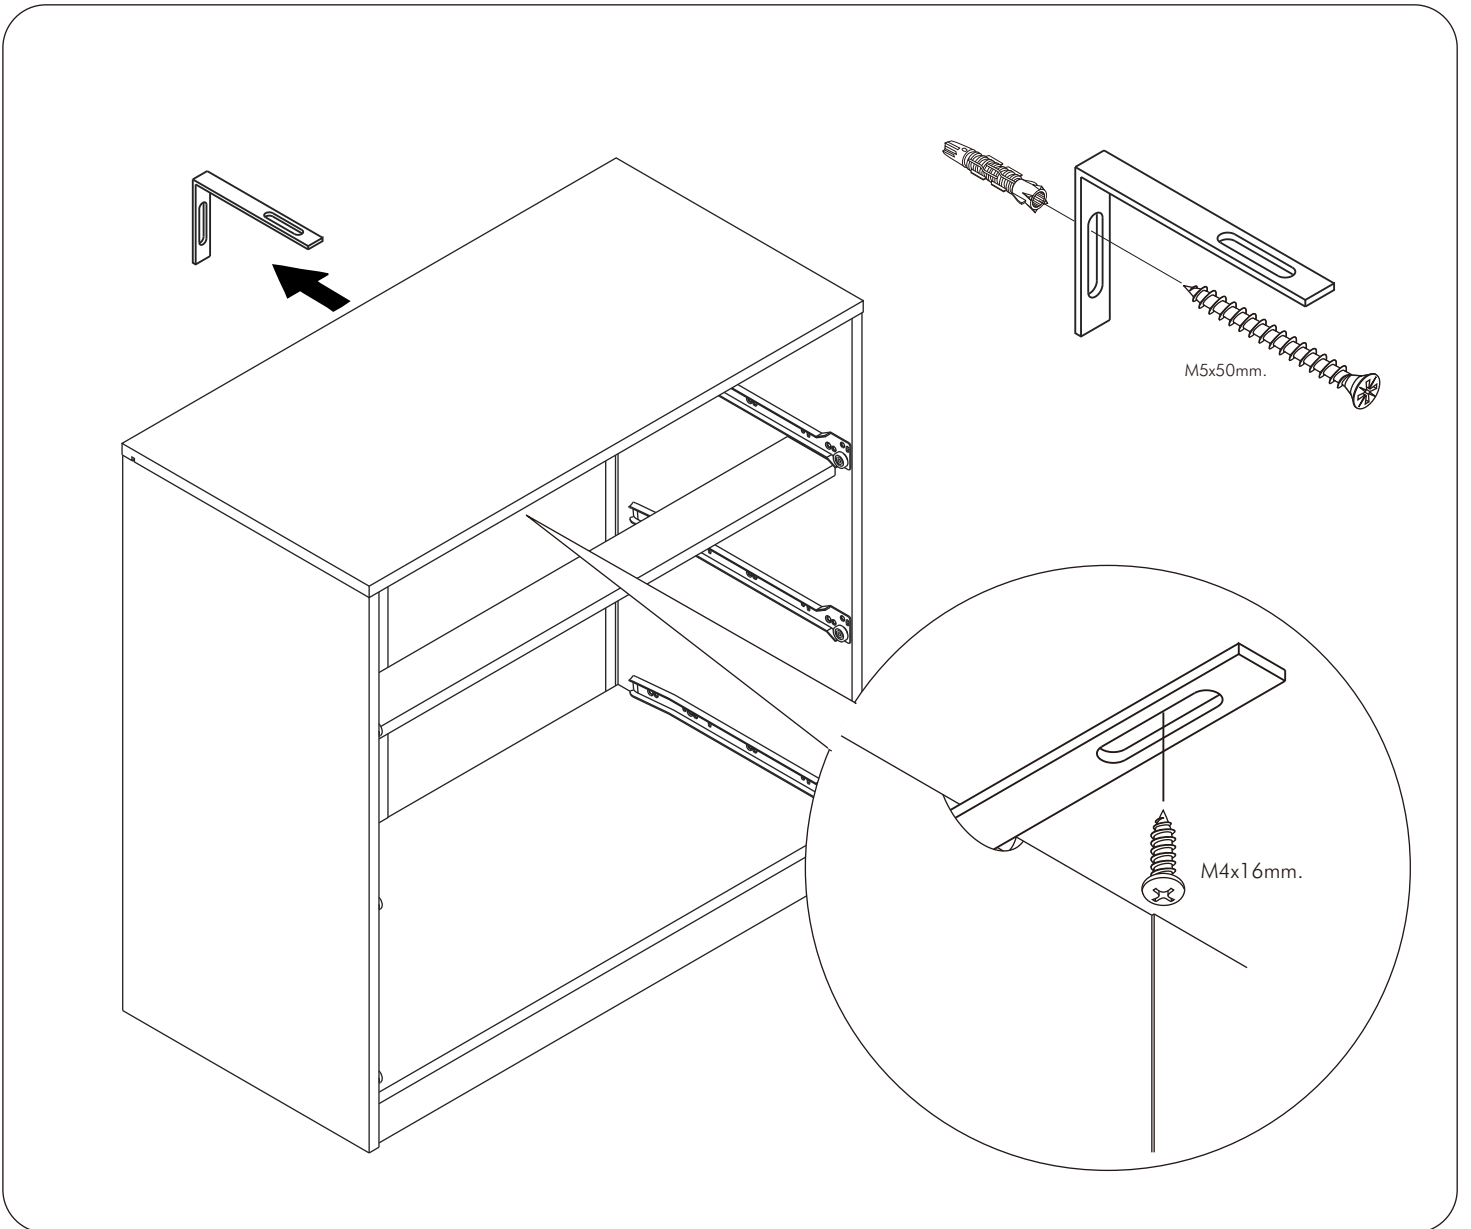

KOBE-P

Buffet cabinet 90 cm

CONNECT SYSTEM

HARDWARE

-BODY SET

x 8

x 8

(8x35)

M4x35mm.

x 15

x 1

-DRAWER SET

x 6

x 2

M4x16mm.

x 24