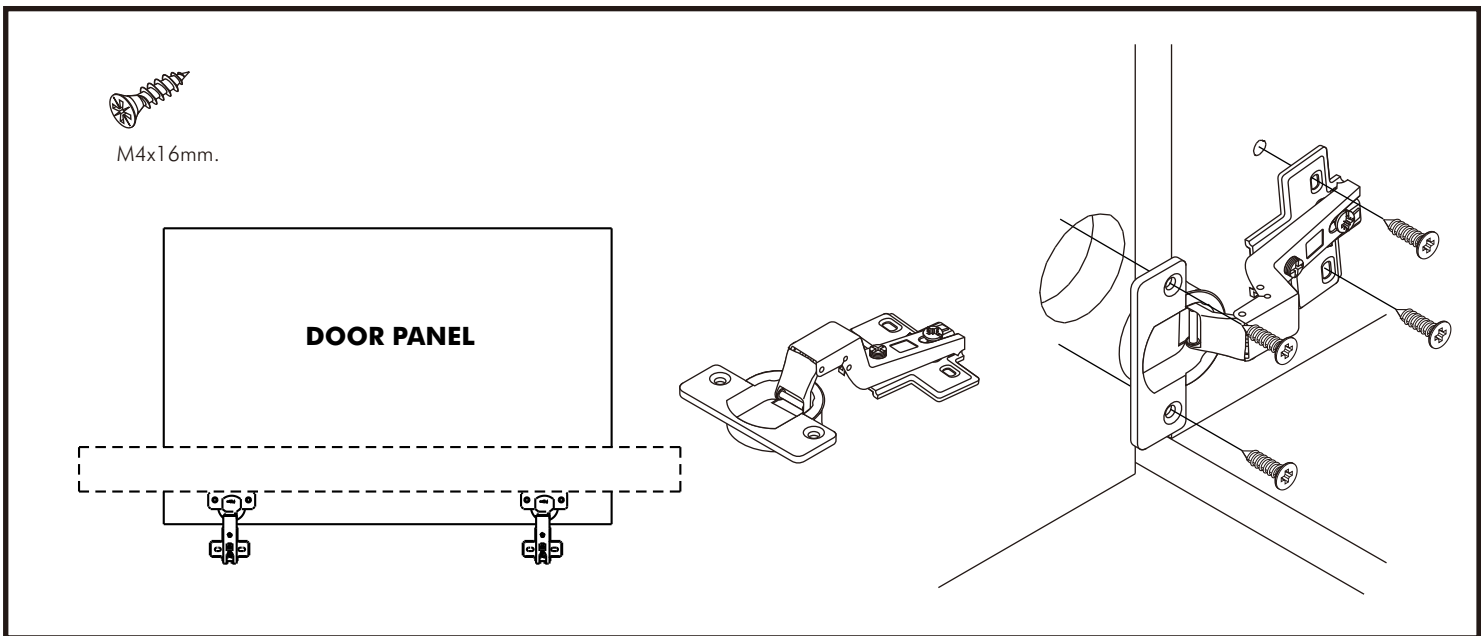

KOBE-P

Buffet cabinet 90 cm

CONNECT SYSTEM

HARDWARE

-BODY SET

x 8

x 8

(8x35)