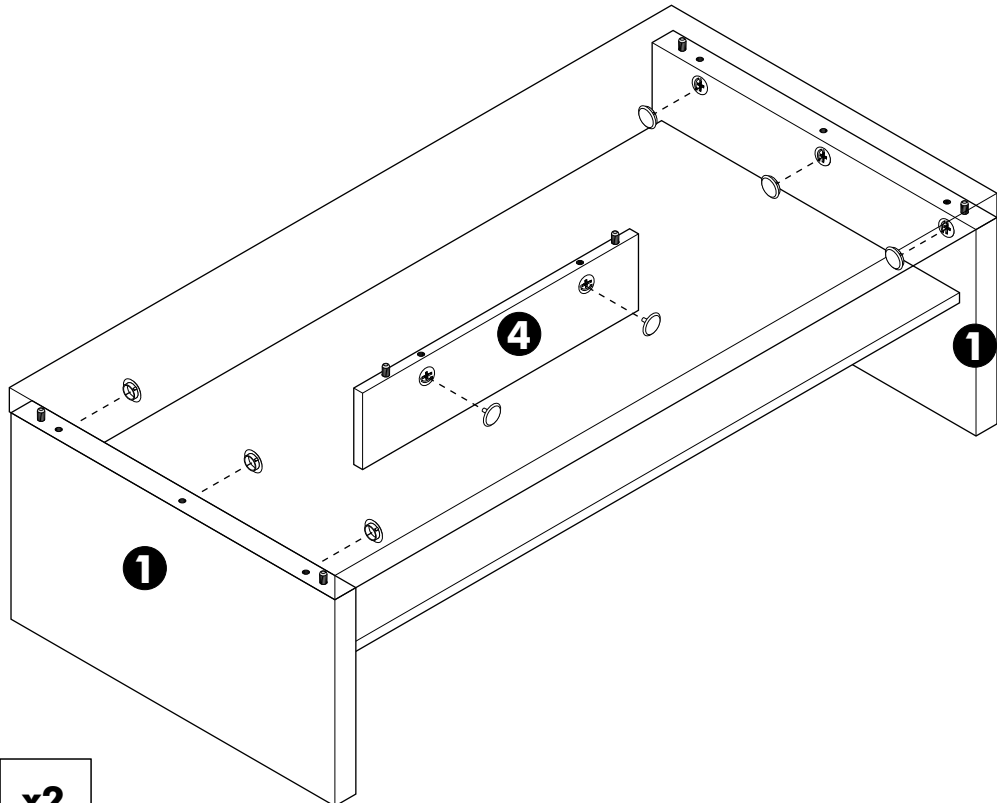

CRUZE-P

Coffee table 1200 mm.

CONNECT SYSTEM

HARDWARE

-BODY SET

X 14

X 14

**8*35 mm.
X 12**

**DWS+C M5.5*38
X 2**

X 6

X 2

X 6

X 1

ASSEMBLY

-BODY SET

1.

2.

3.

M5.5*38

x2

4.

5.

6.

7.