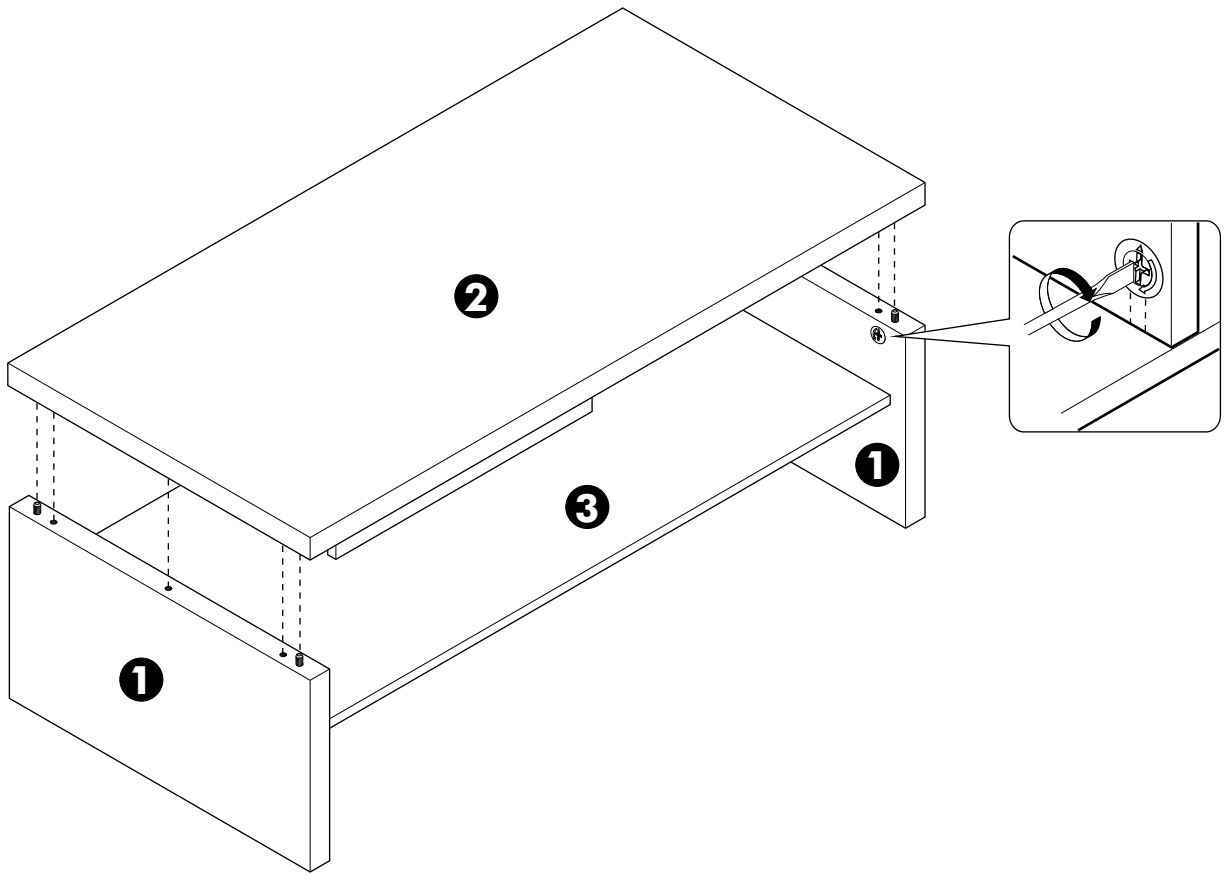

CRUZE-P

Coffee table 1200 mm.

CONNECT SYSTEM

HARDWARE

-BODY SET

X 14

X 14

**8*35 mm.
X 12**

**DWS+C M5.5*38
X 2**

X 6

X 2

X 6

X 1

ASSEMBLY

-BODY SET

1.

2.

3.

M5.5*38

x2

4.

5.

6.

7.