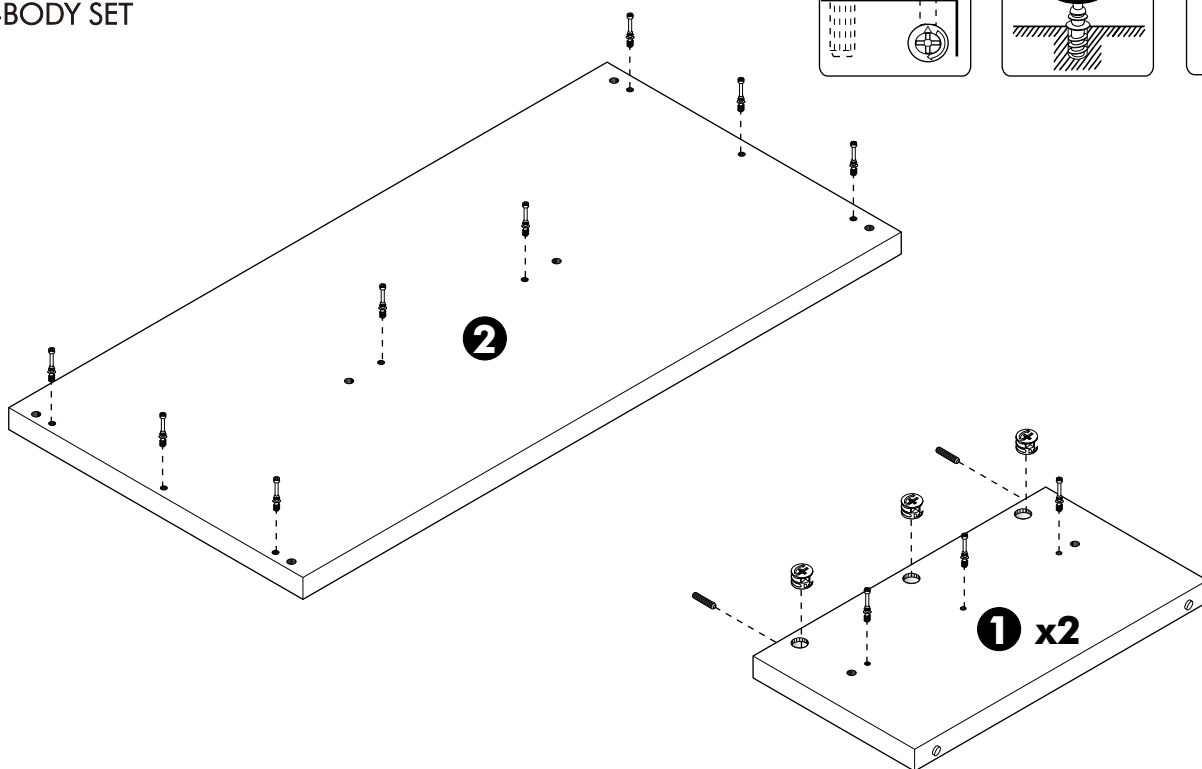

CRUZE-P

Coffee table 1200 mm.

CONNECT SYSTEM

HARDWARE

-BODY SET

X 14

X 14

**8*35 mm.
X 12**

**DWS+C M5.5*38
X 2**

X 6

X 2

X 6

X 1

ASSEMBLY

-BODY SET

1.

2.

3.

M5.5*38

x2

4.

5.

6.

7.