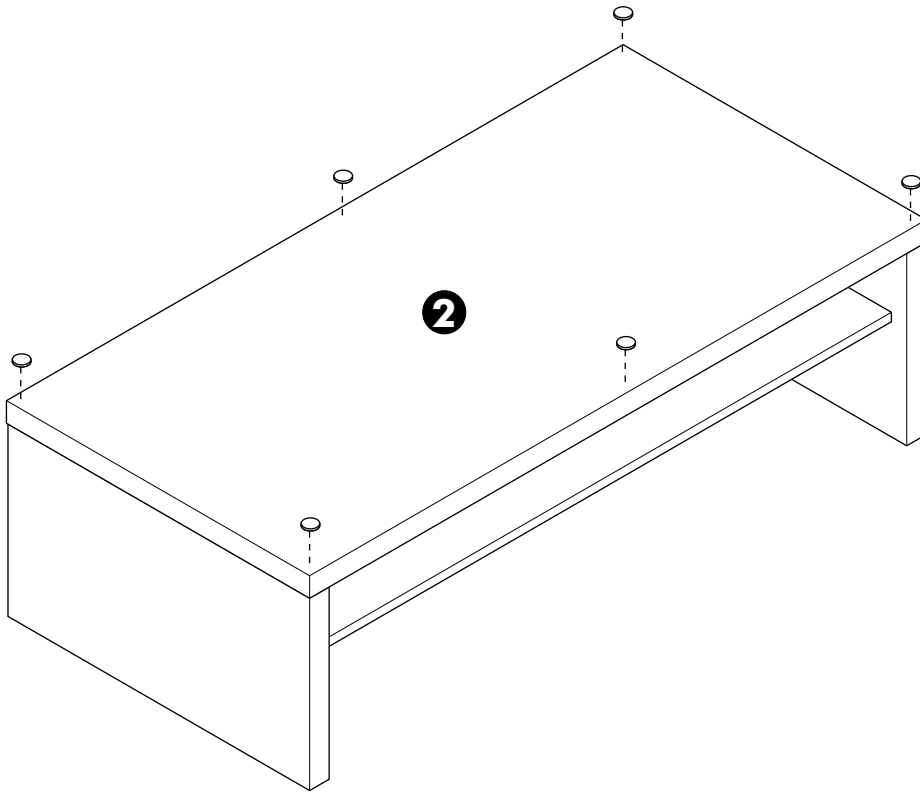

CRUZE-P

Coffee table 1200 mm.

CONNECT SYSTEM

HARDWARE

-BODY SET

X 14

X 14

**8*35 mm.
X 12**

**DWS+C M5.5*38
X 2**

X 6

X 2

X 6

X 1

ASSEMBLY

-BODY SET

1.

2.

3.

M5.5*38

x2

4.

5.

6.

7.