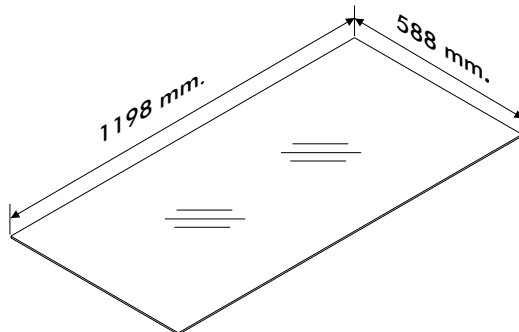

CRUZE-P

Coffee table 1200 mm.

CONNECT SYSTEM

HARDWARE

-BODY SET

X 14

X 14

**8*35 mm.
X 12**

**DWS+C M5.5*38
X 2**

X 6

X 2

X 6

X 1

ASSEMBLY

-BODY SET

1.

2.

3.

M5.5*38

x2

4.

5.

6.

7.