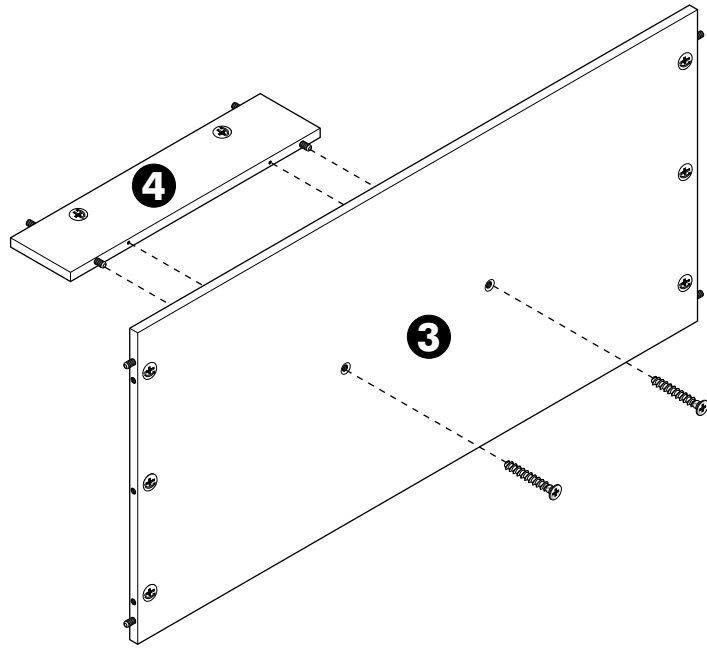

CRUZE-P

Coffee table 1200 mm.

CONNECT SYSTEM

HARDWARE

-BODY SET

X 14

X 14

**8*35 mm.
X 12**

**DWS+C M5.5*38
X 2**

X 6

X 2

X 6

X 1

ASSEMBLY

-BODY SET

1.

2.

3.

M5.5*38

x2

4.

5.

6.

7.