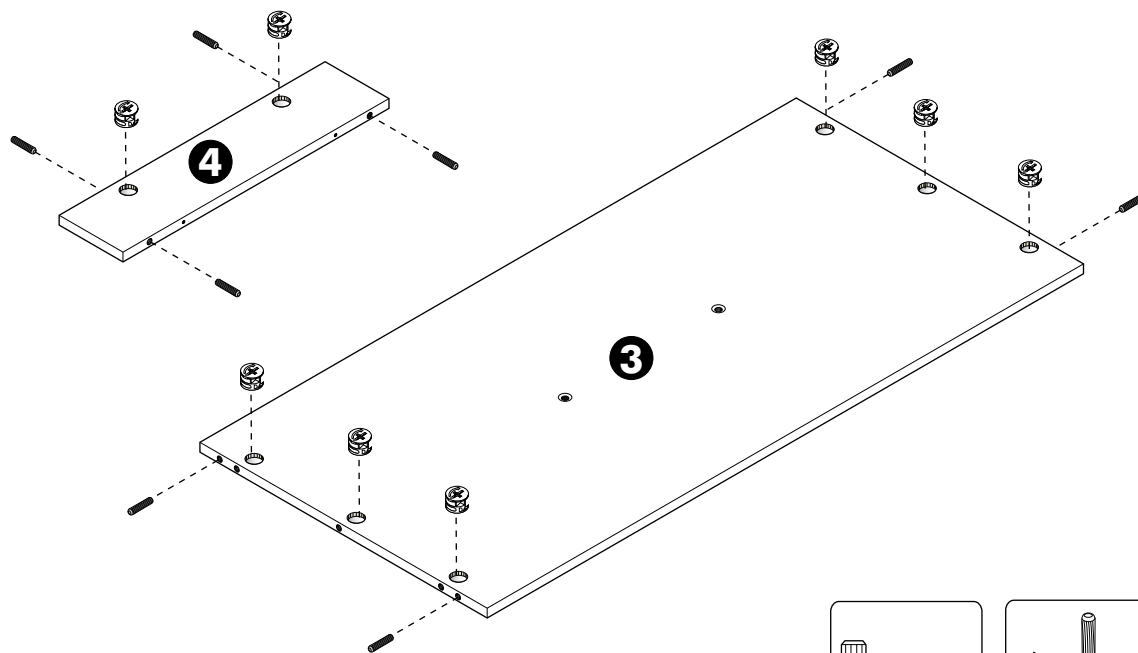

CRUZE-P

Coffee table 1200 mm.

CONNECT SYSTEM

HARDWARE

-BODY SET

X 14

X 14

**8*35 mm.
X 12**

**DWS+C M5.5*38
X 2**

X 6

X 2

X 6

X 1

ASSEMBLY

-BODY SET

1.

2.

3.

M5.5*38

x2

4.

5.

6.

7.