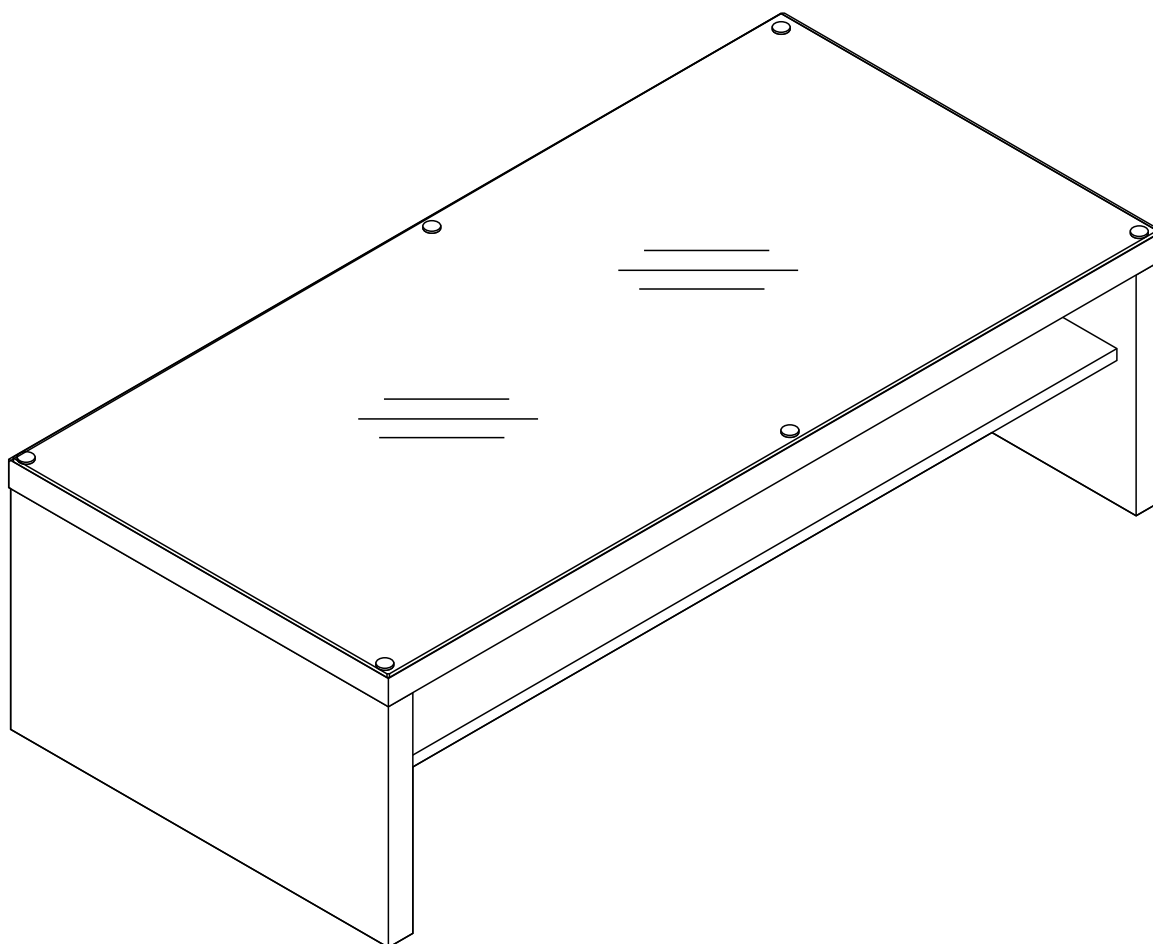

CRUZE-P

Coffee table 1200 mm.

CONNECT SYSTEM

HARDWARE

-BODY SET

X 14

X 14

**8*35 mm.
X 12**

**DWS+C M5.5*38
X 2**

X 6

X 2

X 6

X 1

ASSEMBLY

-BODY SET

1.

2.

3.

M5.5*38

x2

4.

5.

6.

7.