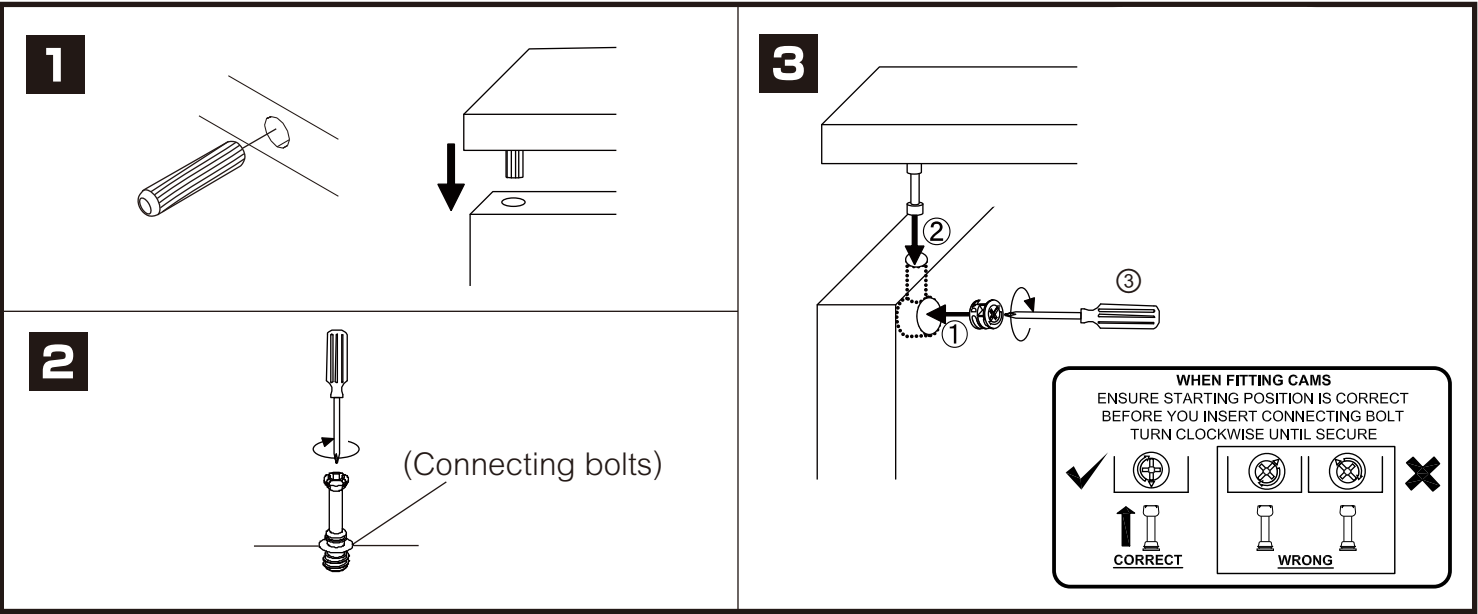

BODY-A-P

Body bed 3.5ft.

CONNECT SYSTEM

HARDWARE

-BODY SET

19 mm.

X 6/6

8x35mm.