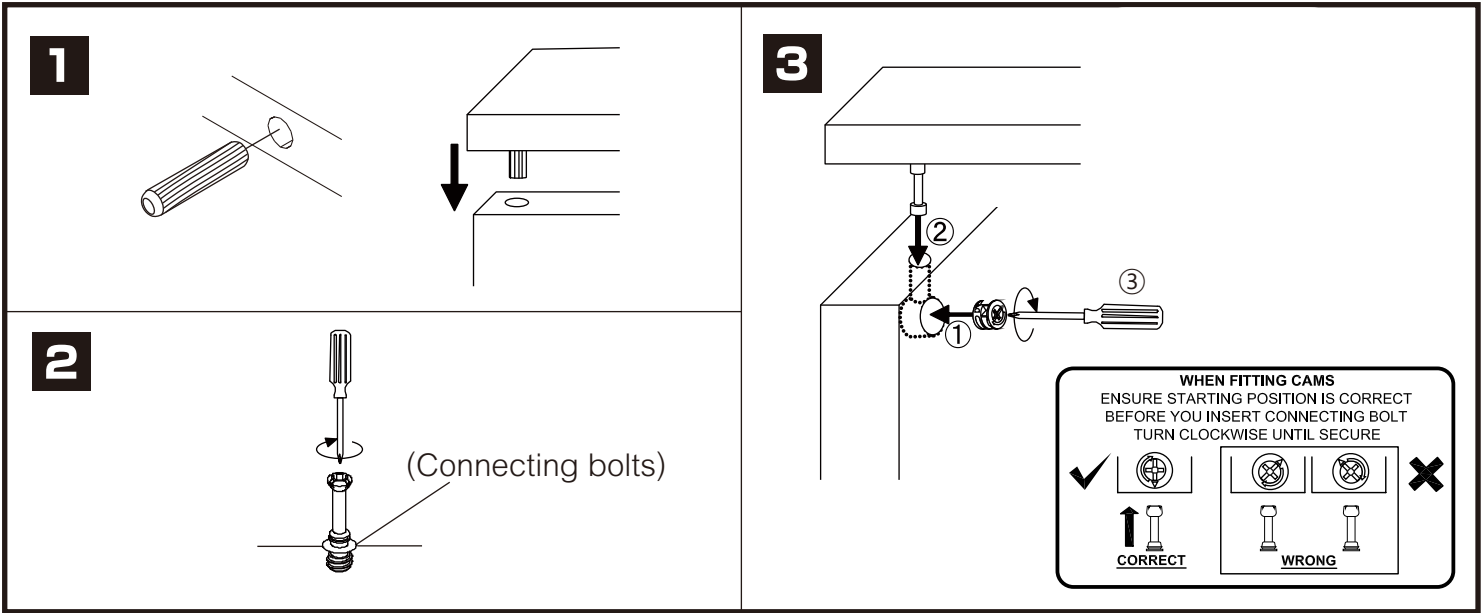

PIANO-P

BED 5 ft.

BED 6 ft.

CONNECT SYSTEM

HARDWARE

19 mm.

x 4

x 4