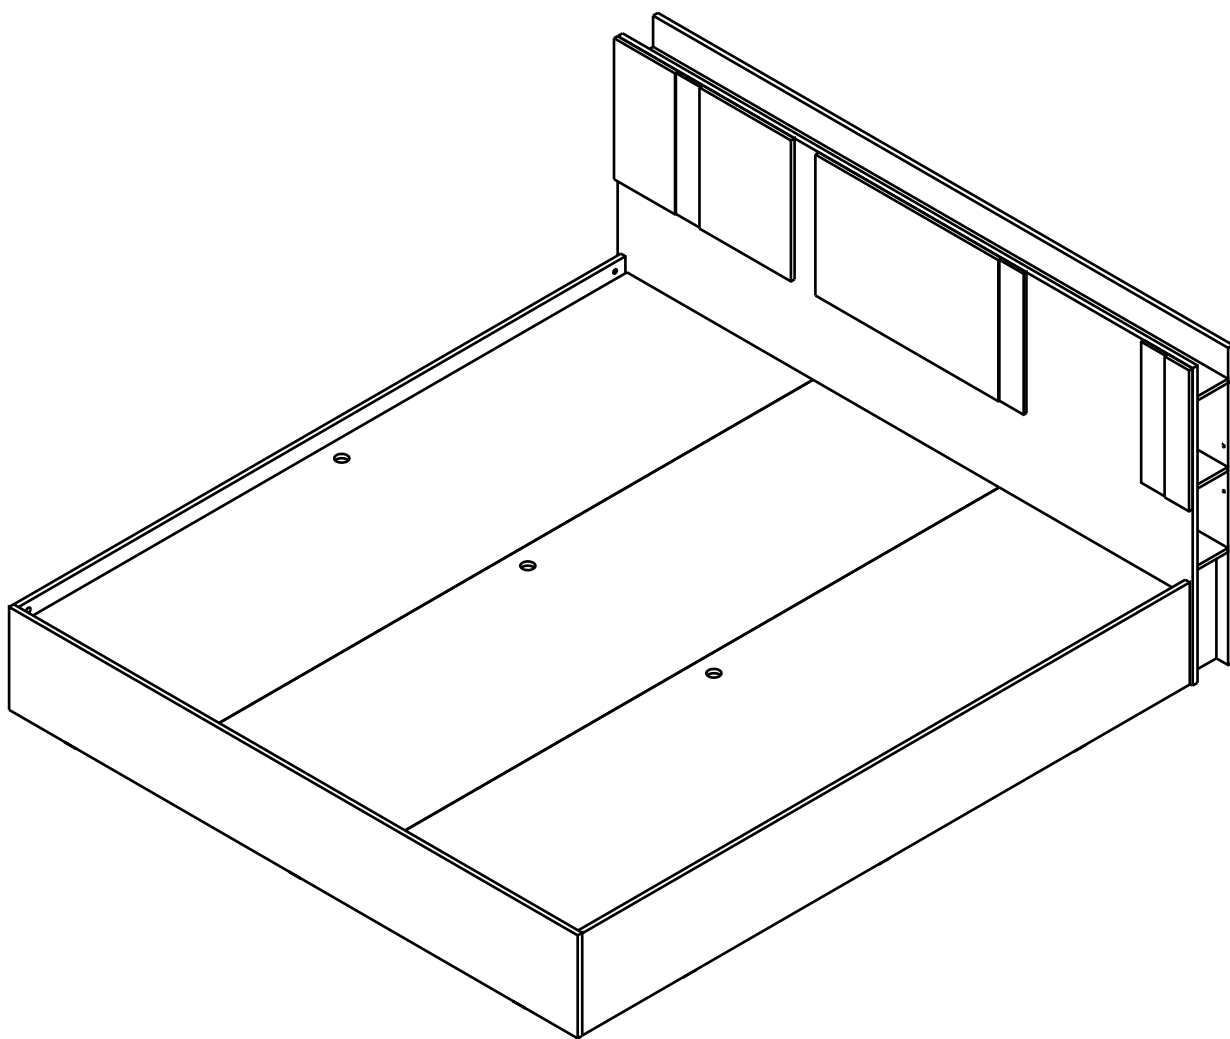

PIANO-P

BED 5 ft.

BED 6 ft.

CONNECT SYSTEM

HARDWARE

19 mm.

x 4

x 4