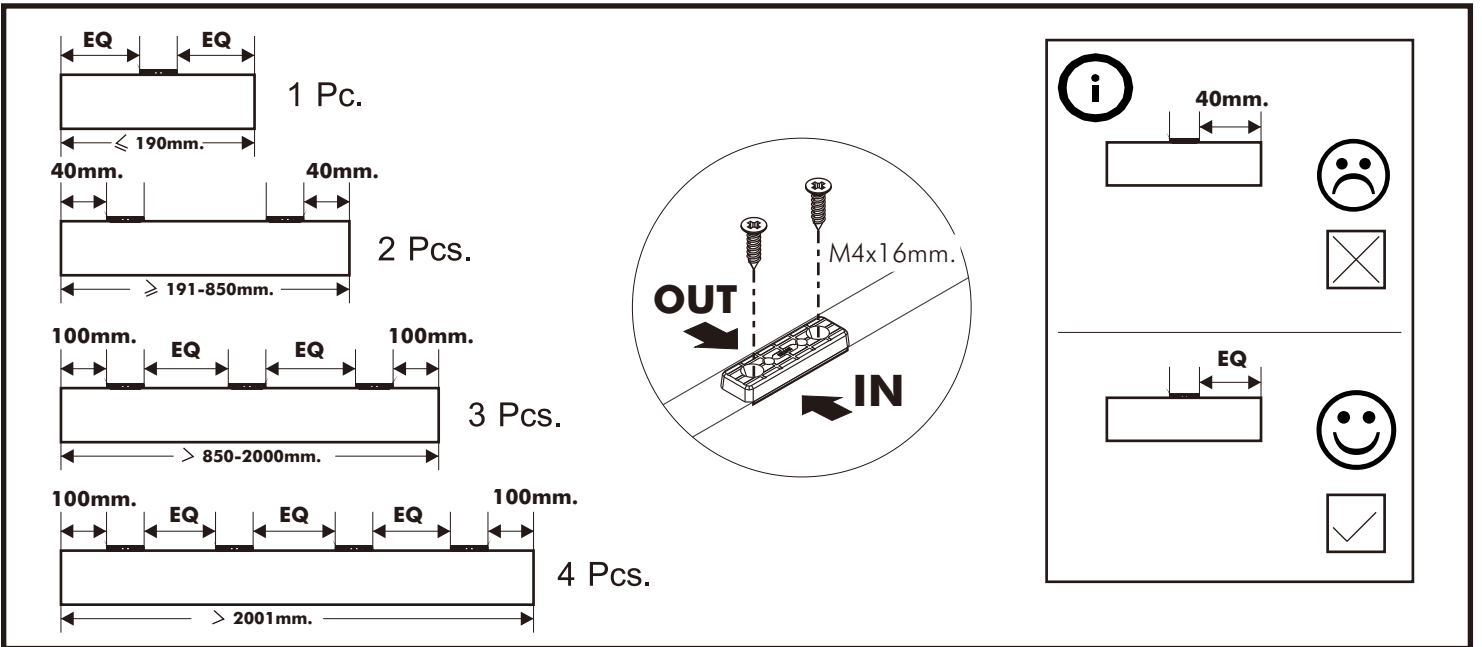

PIANO-P

BED 5 ft.

BED 6 ft.

CONNECT SYSTEM

HARDWARE

19 mm.

x 4

x 4

8x35mm.

x 8

#M4x16mm.

x 34

#10

x 1

x 17

JCB-L4 M6x60 mm.

CROSS M6x13 mm.

x 6/6

#M4x16mm.

x 10

#M6x45mm.

x 4

#1/4"

x 4

x 2

#M4x30mm.

x 36

x 8

#M6

x 4

ASSEMBLY

-BODY SET