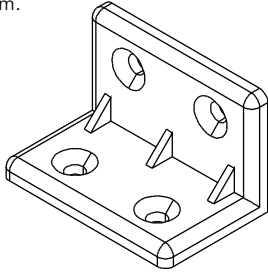

PIANO-P

Wardrobe 4 doors

CONNECT SYSTEM

M4x16mm.

M4x16mm.

DOOR PANEL

x2

The Standard for identifying which mounted safety fall protection fitting to use **Note : That children's products must be installed with all anti-falling fittings.**

x 37

x 2

x 1

x 2

x 5

M4x25mm.
x 15

M4x40mm.
x 1

M3.5x13mm.
x 4

x 17

M4x16mm.
x 39

M4x35mm.
x 3

M3.5x20mm.
x 4

M4x16mm.
x 96

x 2

x 8

x 14

Ø11mm.

x 8

M4x25mm.

x 8

M4x25mm.(BLACK)

x 24

ASSEMBLY

-BODY SET