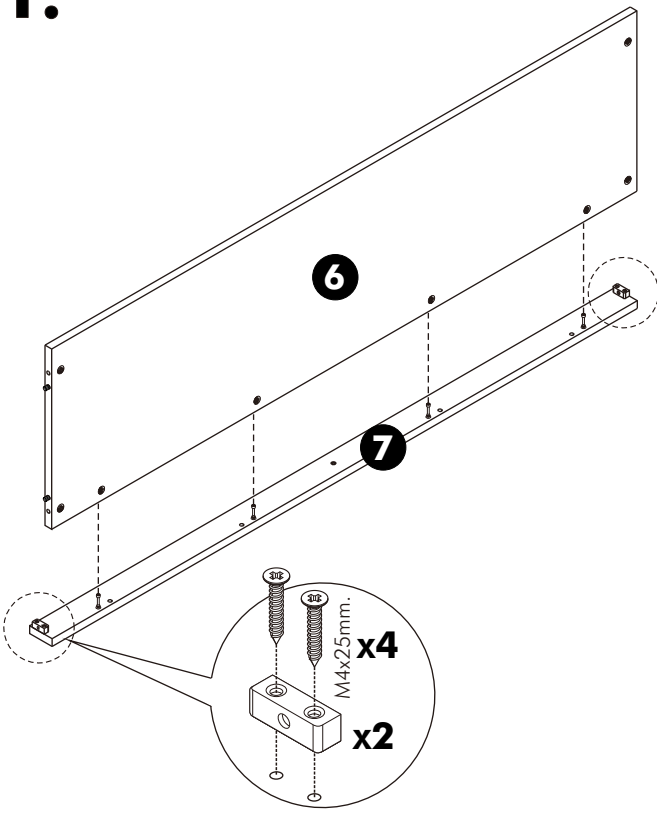

ASSEMBLY

-BODY SET

1.