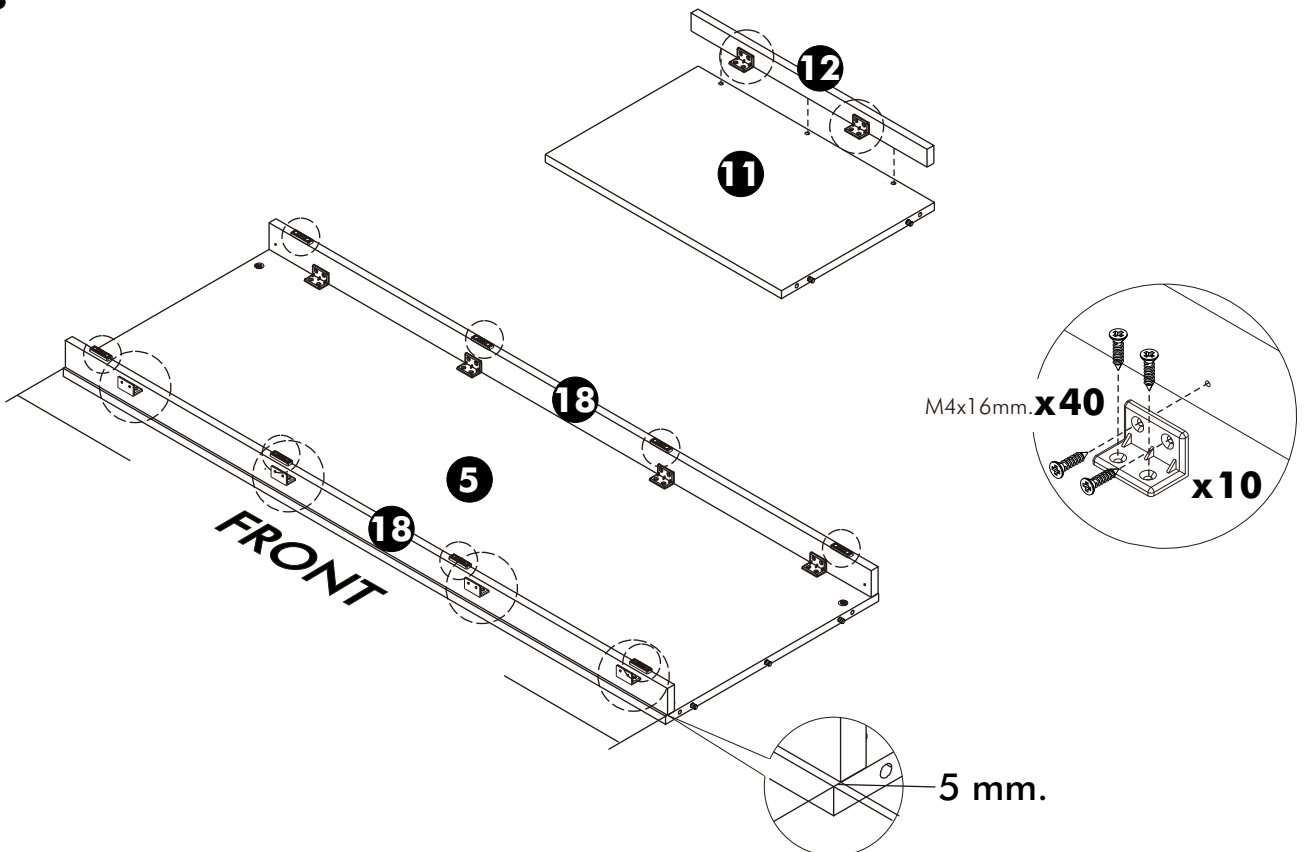

ASSEMBLY

-BODY SET

1.

2.