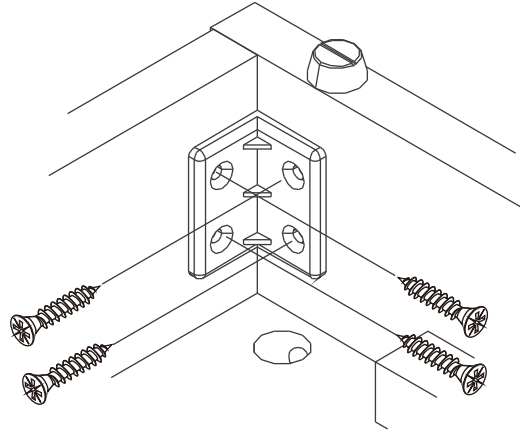

PIANO-P

Wardrobe 4 doors

CONNECT SYSTEM

M4x16mm.

M4x16mm.

DOOR PANEL

x2

The Standard for identifying which mounted safety fall protection fitting to use **Note : That children's products must be installed with all anti-falling fittings.**

■ Mounted fall protection fittings

■ Category : Cabinet with open doors

■ Category : Chest of drawers

■ Category : Sliding door cabinet / Open cabinet

HARDWARE

-BODY SET

x 20

x 20

x 17

M4x16mm.
x 39

M4x35mm.
x 3

M3.5x20mm.
x 4

M4x16mm.
x 96

x 2

x 8

x 14

Ø11mm.

x 8

M4x25mm.

x 8

M4x25mm.(BLACK)

x 24

ASSEMBLY

-BODY SET