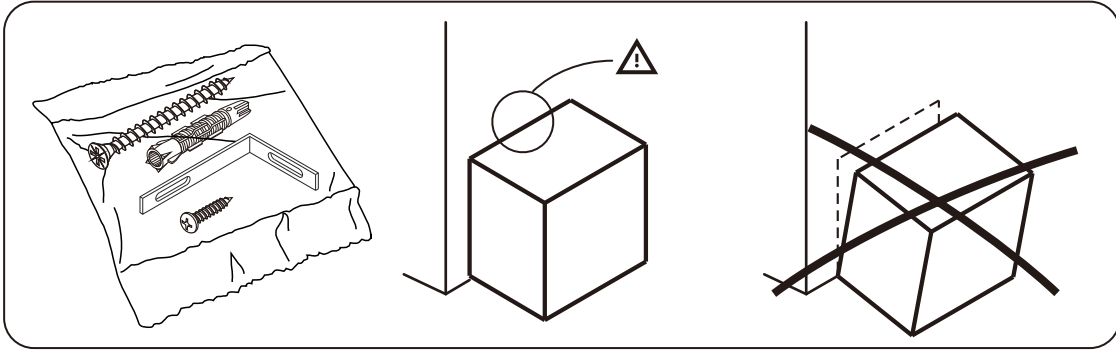

PIANO-P

Wardrobe 4 doors

CONNECT SYSTEM

M4x16mm.

M4x16mm.

DOOR PANEL

x2

The Standard for identifying which mounted safety fall protection fitting to use **Note : That children's products must be installed with all anti-falling fittings.**