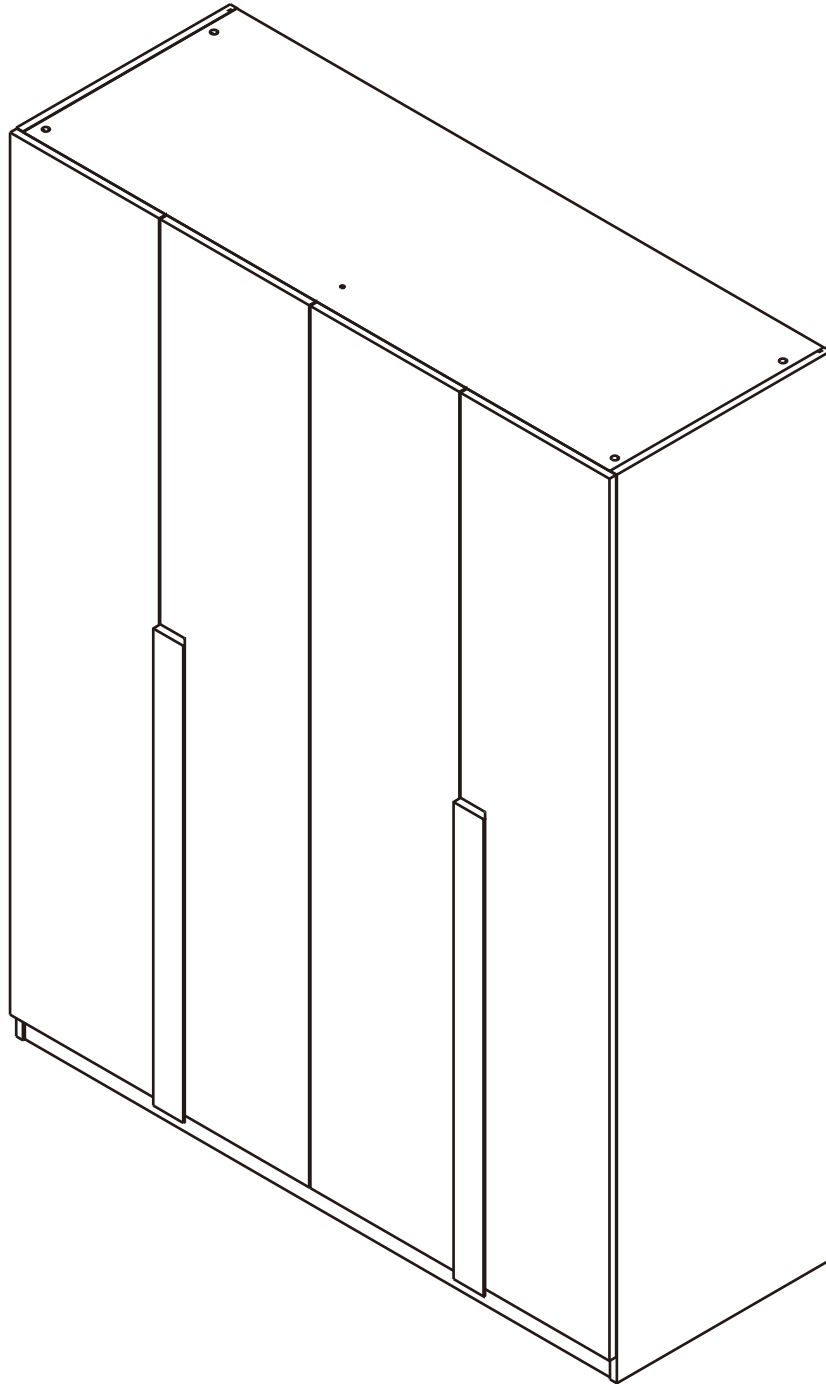

PIANO-P

Wardrobe 4 doors

CONNECT SYSTEM

M4x16mm.

M4x16mm.

DOOR PANEL

x2

The Standard for identifying which mounted safety fall protection fitting to use **Note : That children's products must be installed with all anti-falling fittings.**

■ Mounted fall protection fittings

■ Category : Cabinet with open doors

■ Category : Chest of drawers

■ Category : Sliding door cabinet / Open cabinet

HARDWARE

-BODY SET

x 20

x 20

Ø11mm.

x 8

M4x25mm.

x 8

M4x25mm.(BLACK)

x 24

ASSEMBLY

-BODY SET