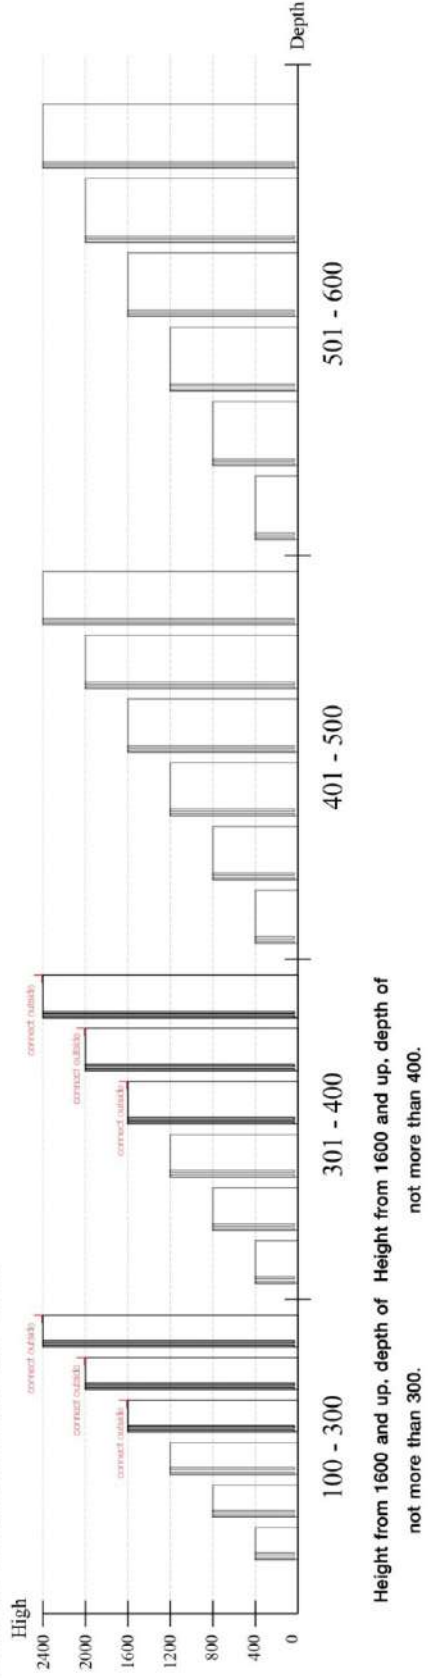

■ Category : Sliding door cabinet / Open cabinet