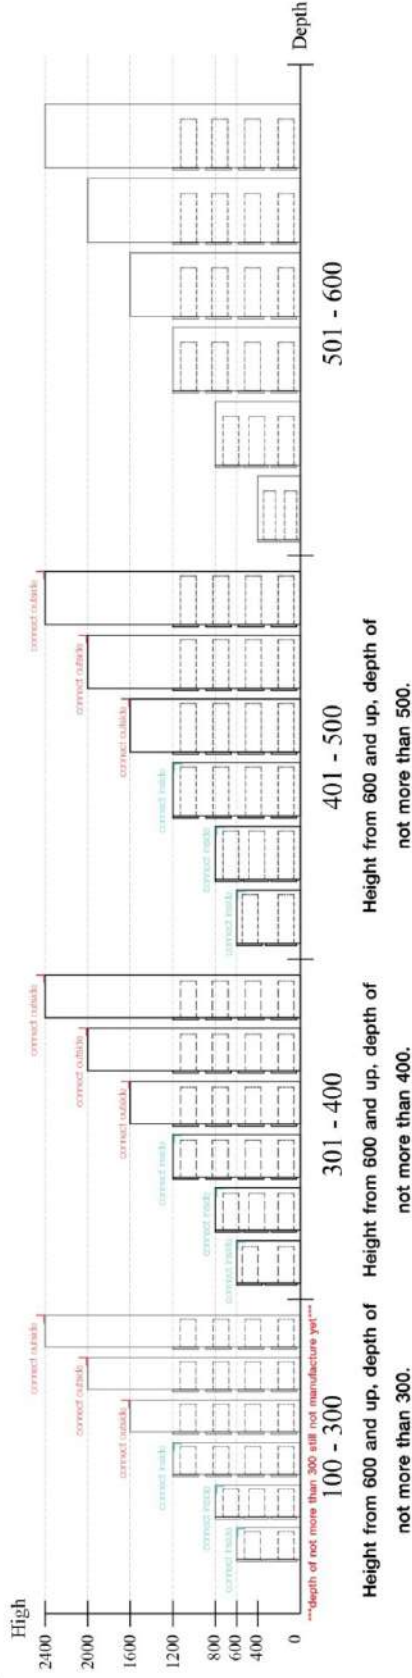

■ Category : Chest of drawers