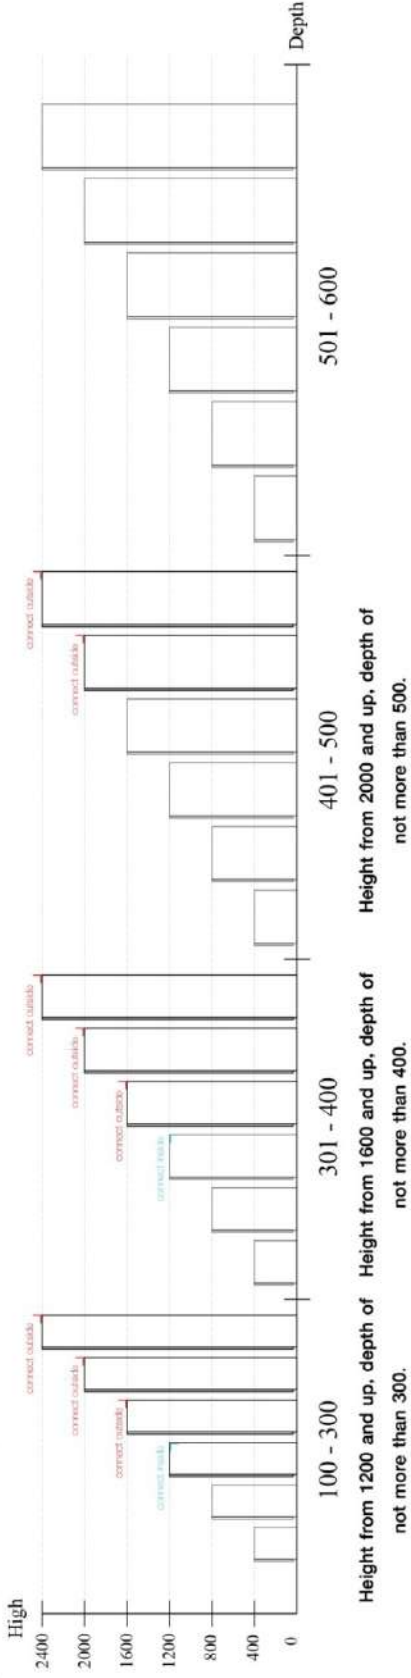

The Standard for identifying which mounted safety fall protection fitting to use **Note : That children's products must be installed with all anti-falling fittings.**

■ Mounted fall protection fittings

■ Category : Cabinet with open doors