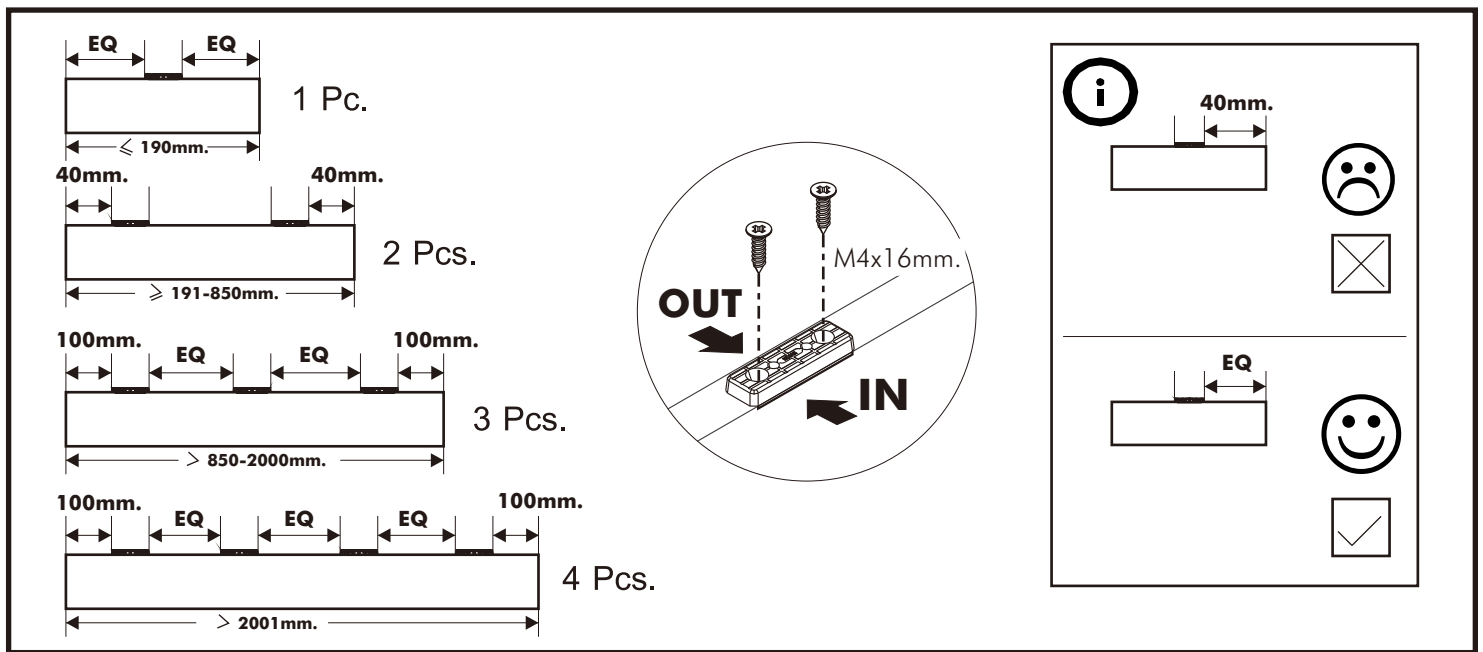

PIANO-P

Wardrobe 4 doors

CONNECT SYSTEM

M4x16mm.

M4x16mm.

DOOR PANEL

x2

The Standard for identifying which mounted safety fall protection fitting to use **Note : That children's products must be installed with all anti-falling fittings.**

x 37

x 2

x 1

x 2

x 5

M4x25mm.
x 15

M4x40mm.
x 1

M3.5x13mm.
x 4

x 17

M4x16mm.
x 39

M4x35mm.
x 3

M3.5x20mm.
x 4

M4x16mm.
x 96

x 2

x 8

x 14

Ø11mm.

x 8

M4x25mm.

x 8

M4x25mm.(BLACK)

x 24

ASSEMBLY

-BODY SET