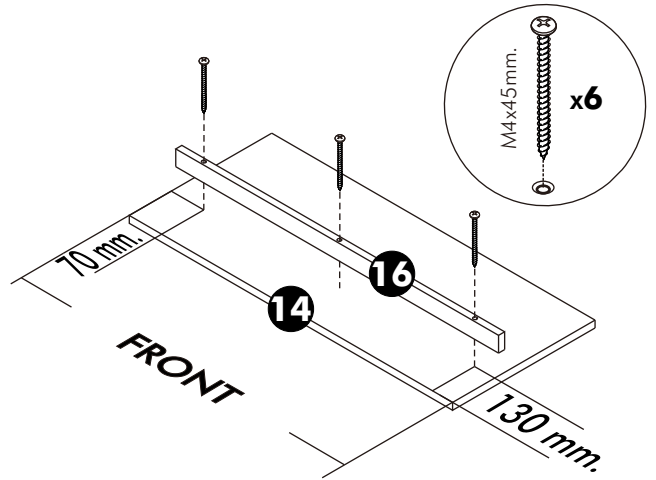

ASSEMBLY

-BODY SET

1.