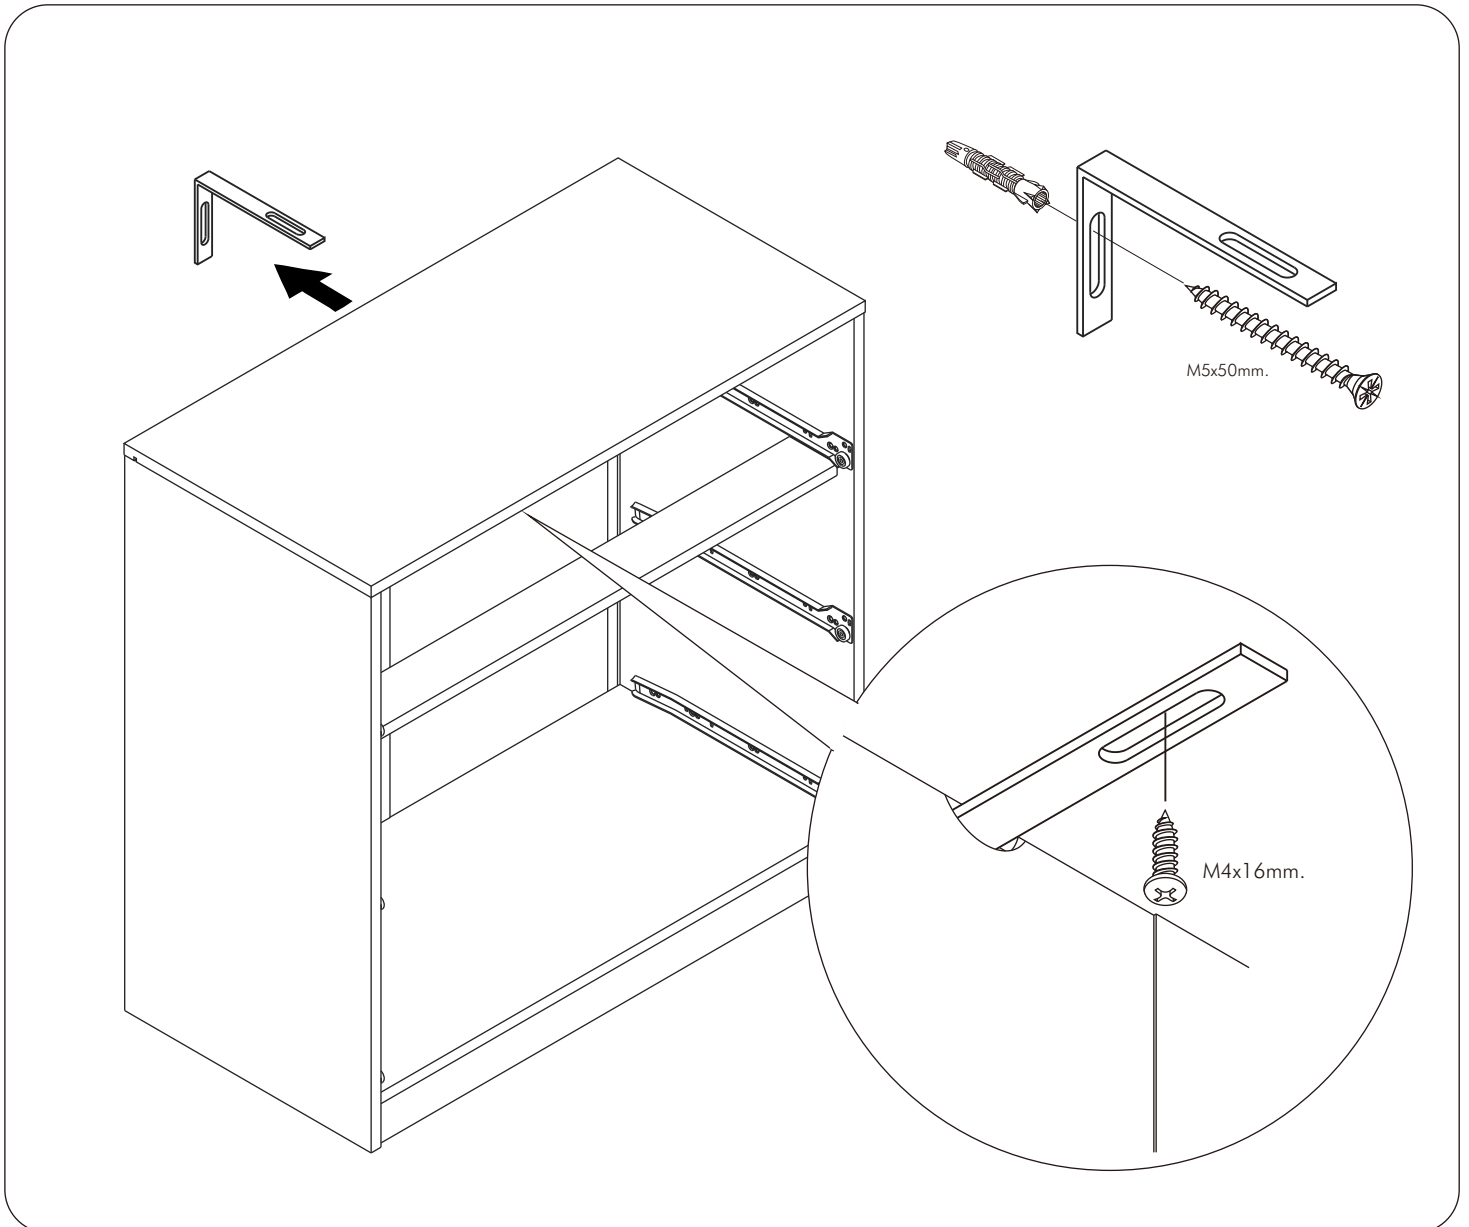

PIANO-P

Wardrobe 4 doors

CONNECT SYSTEM

M4x16mm.

M4x16mm.

DOOR PANEL

x2

The Standard for identifying which mounted safety fall protection fitting to use **Note : That children's products must be installed with all anti-falling fittings.**

■ Mounted fall protection fittings

■ Category : Cabinet with open doors

■ Category : Chest of drawers

■ Category : Sliding door cabinet / Open cabinet

HARDWARE

-BODY SET

x 20

x 20

Ø11mm.

x 8

M4x25mm.

x 8

M4x25mm.(BLACK)

x 24

ASSEMBLY

-BODY SET