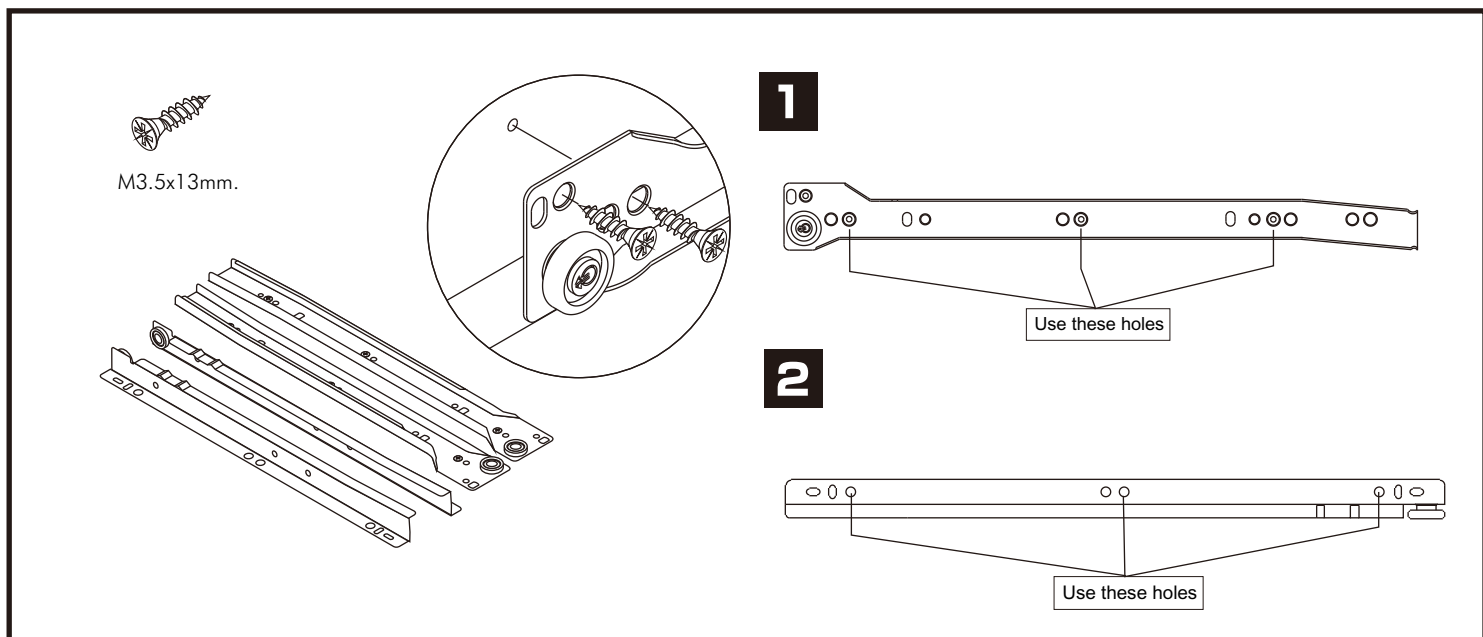

PIANO-P

Wardrobe 4 doors

CONNECT SYSTEM

M4x16mm.

M4x16mm.

DOOR PANEL

x2

The Standard for identifying which mounted safety fall protection fitting to use **Note : That children's products must be installed with all anti-falling fittings.**

■ Mounted fall protection fittings

■ Category : Cabinet with open doors

■ Category : Chest of drawers

■ Category : Sliding door cabinet / Open cabinet

HARDWARE

-BODY SET

x 20

x 20

x 37

x 2

x 1

x 2

x 5

M4x25mm.
x 15

M4x40mm.
x 1

M3.5x13mm.
x 4

Ø11mm.

x 8

M4x25mm.

x 8

M4x25mm.(BLACK)

x 24

ASSEMBLY

-BODY SET