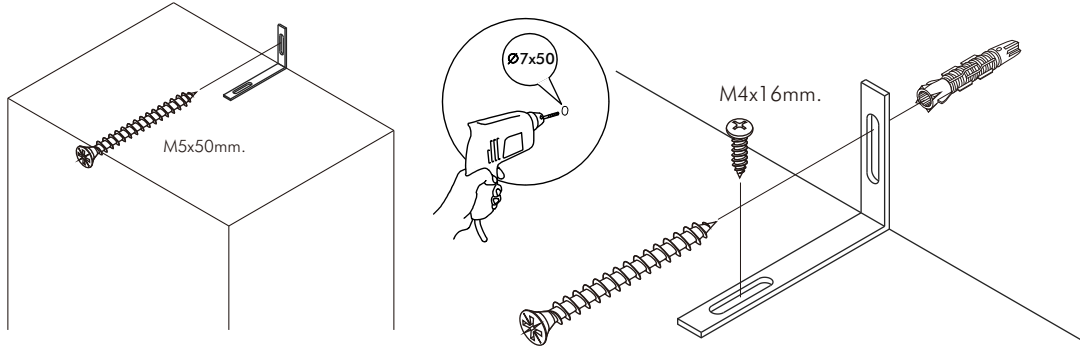

PIANO-P

Wardrobe 4 doors

CONNECT SYSTEM

M4x16mm.

M4x16mm.

DOOR PANEL

x2

The Standard for identifying which mounted safety fall protection fitting to use **Note : That children's products must be installed with all anti-falling fittings.**

■ Mounted fall protection fittings

■ Category : Cabinet with open doors

■ Category : Chest of drawers

■ Category : Sliding door cabinet / Open cabinet

HARDWARE

-BODY SET

x 20

x 20

x 17

M4x16mm.
x 39

M4x35mm.
x 3

M3.5x20mm.
x 4

M4x16mm.
x 96

x 2

x 8

x 14

Ø11mm.

x 8

M4x25mm.

x 8

M4x25mm.(BLACK)

x 24

ASSEMBLY

-BODY SET