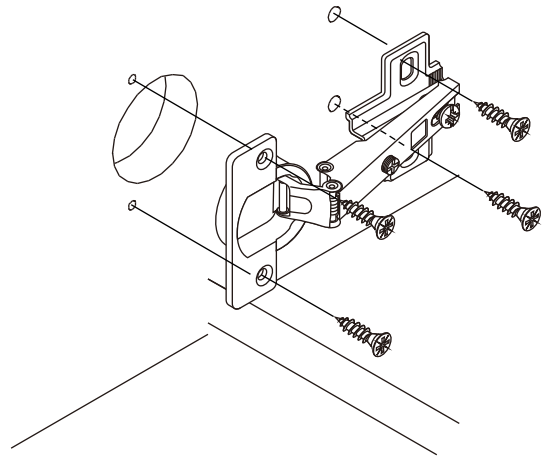

PIANO-P

Wardrobe 4 doors

CONNECT SYSTEM

M4x16mm.

M4x16mm.

DOOR PANEL

x2

The Standard for identifying which mounted safety fall protection fitting to use **Note : That children's products must be installed with all anti-falling fittings.**

■ Mounted fall protection fittings

■ Category : Cabinet with open doors

■ Category : Chest of drawers

■ Category : Sliding door cabinet / Open cabinet

HARDWARE

-BODY SET

x 20

x 20

x 37

x 2

x 1

x 2

x 5

M4x25mm.
x 15

M4x40mm.
x 1

M3.5x13mm.
x 4

Ø11mm.

x 8

M4x25mm.

x 8

M4x25mm.(BLACK)

x 24

ASSEMBLY

-BODY SET