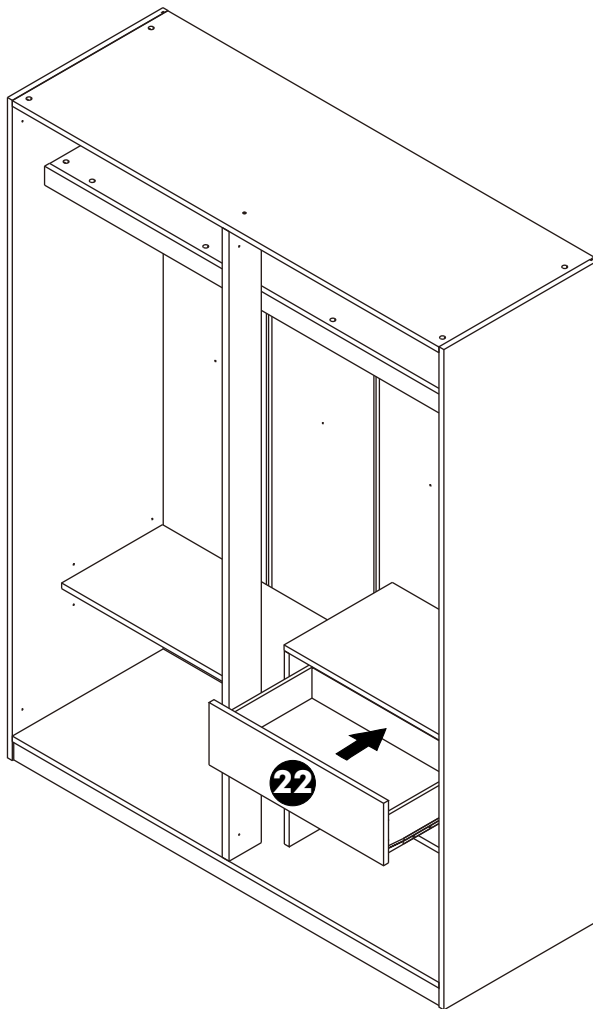

■ Mounted fall protection fittings

■ Category : Cabinet with open doors

■ Category : Chest of drawers

■ Category : Sliding door cabinet / Open cabinet

HARDWARE

-BODY SET

x 20

x 20

x 17

M4x16mm.
x 39

M4x35mm.
x 3

M3.5x20mm.
x 4

M4x16mm.
x 96

x 2

x 8

x 14

Ø11mm.

x 8

M4x25mm.

x 8

M4x25mm.(BLACK)

x 24

ASSEMBLY

-BODY SET

9.

10.

11.

ASSEMBLY

-DRAWER SET

ASSEMBLY

-DOOR SET