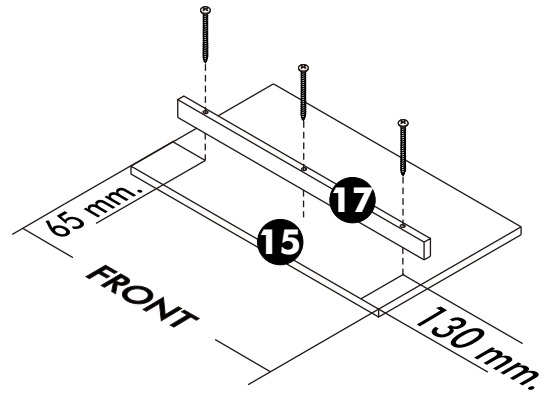

ASSEMBLY

-BODY SET

1.