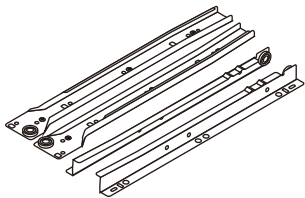

x 17

M4x16mm.
x 39

M4x35mm.
x 3

M3.5x20mm.
x 4

M4x16mm.
x 96

x 2

x 8

x 14

M4x45mm.
x 10

M4x50mm.
x 2

x 2

x 2

M5x50mm.
x 2

-DRAWER SET

x 1

M3.5x13mm.
x 14

M4x40mm.
x 12

TFL4 M6x23
x 3

HARDWARE

-DOOR SET

x 16

M4x16mm.

x 64

x 8

Ø11mm.

x 8

M4x25mm.

x 8

M4x25mm.(BLACK)

x 24

ASSEMBLY

-BODY SET