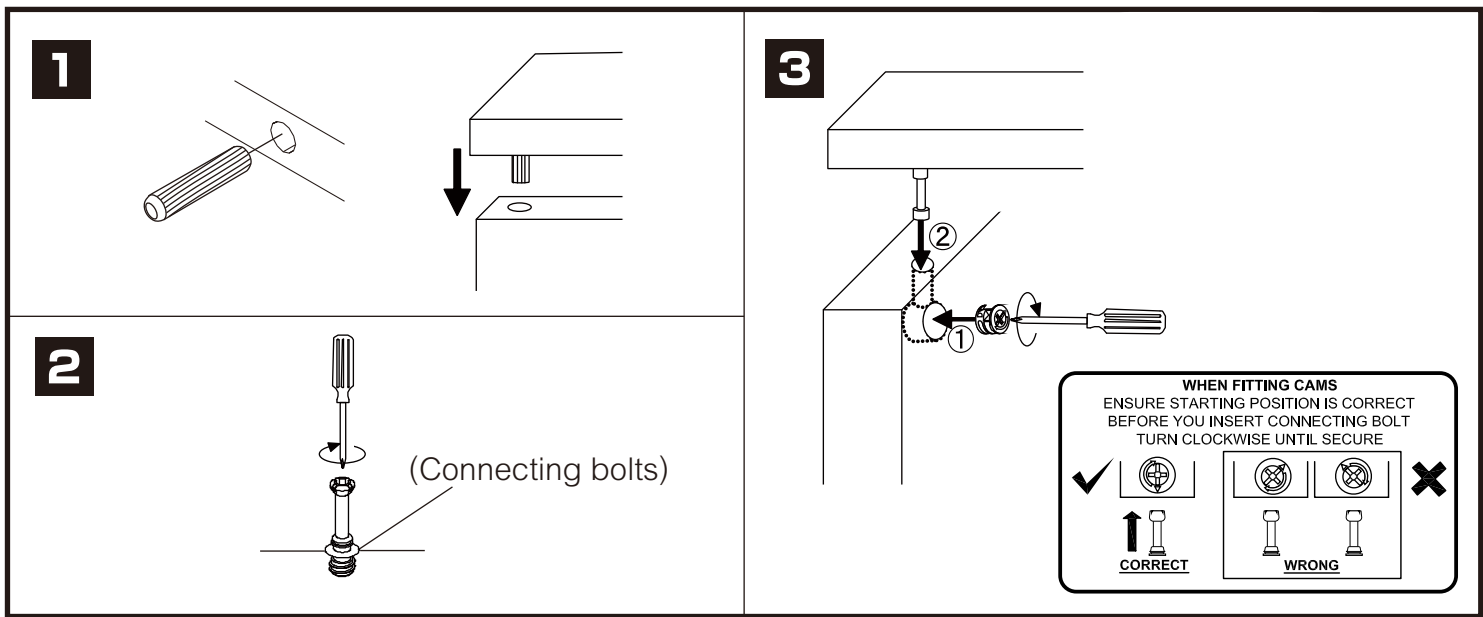

PIANO-P

Wardrobe 4 doors

CONNECT SYSTEM

M4x16mm.

M4x16mm.

DOOR PANEL

x2

The Standard for identifying which mounted safety fall protection fitting to use **Note : That children's products must be installed with all anti-falling fittings.**

■ Mounted fall protection fittings

■ Category : Cabinet with open doors

■ Category : Chest of drawers

■ Category : Sliding door cabinet / Open cabinet

HARDWARE

-BODY SET

x 20

x 20