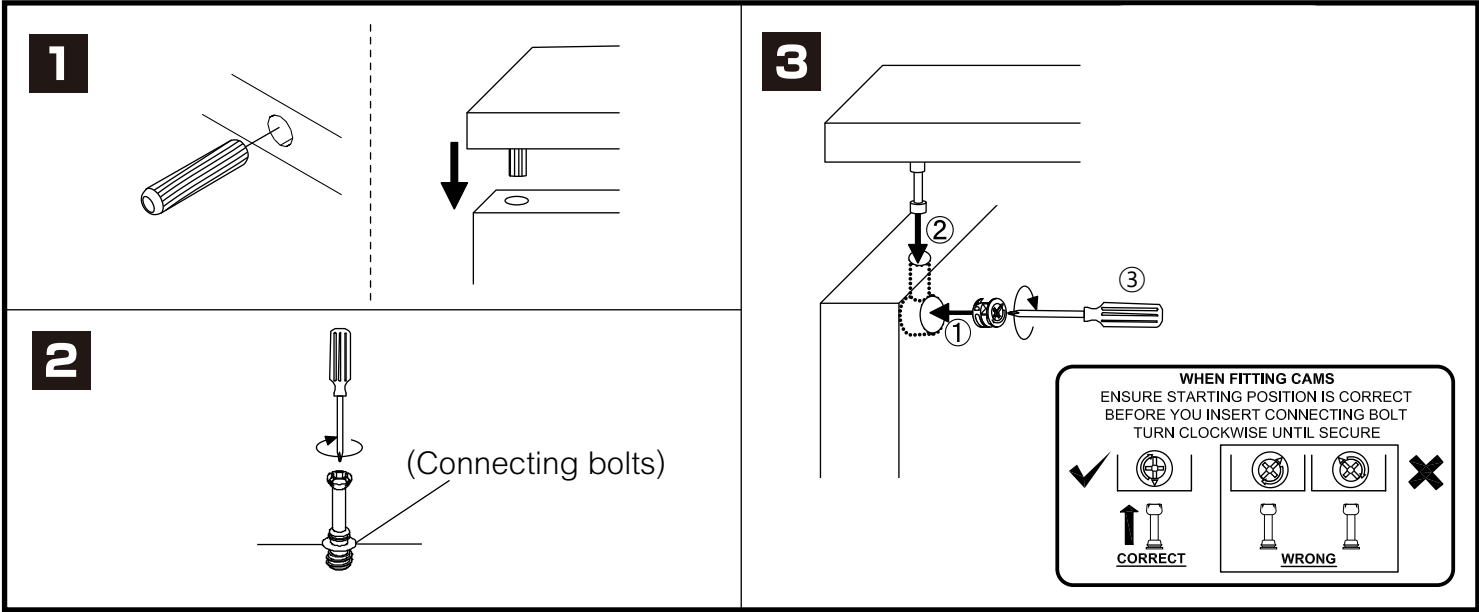

EXTREME

Leg frame 120 cm.

CONNECT SYSTEM

HARDWARE

-BODY SET

x 9

M6x26mm.

x 2

#8x35

x 16

M4x30mm.

x 8

M4x25mm.

x 27

x 6

M4x16mm.