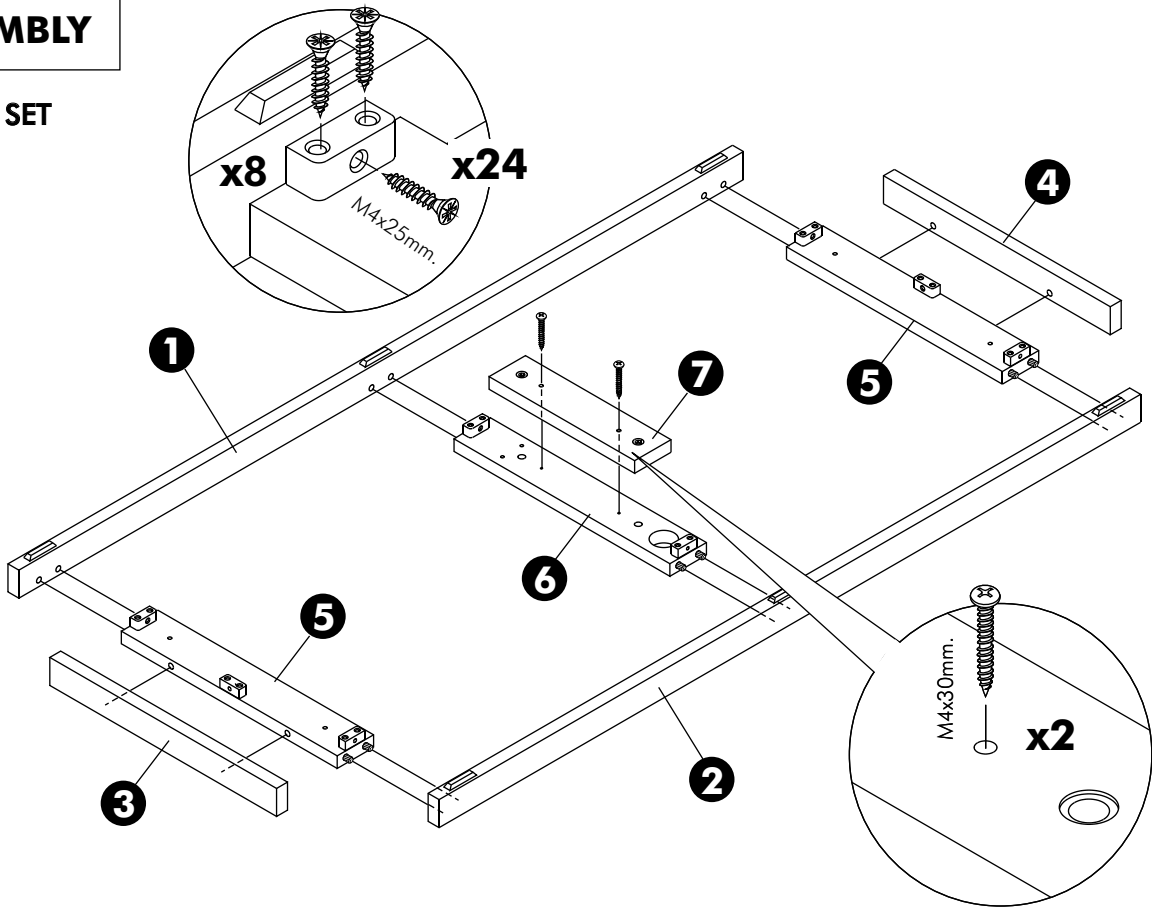

EXTREME

Leg frame 120 cm.

CONNECT SYSTEM

HARDWARE

-BODY SET

x 9

M6x26mm.

x 2

#8x35

x 16

M4x30mm.

x 8

M4x25mm.

x 27

x 6

M4x16mm.

x 12

ASSEMBLY

-BODY SET

1.

2.