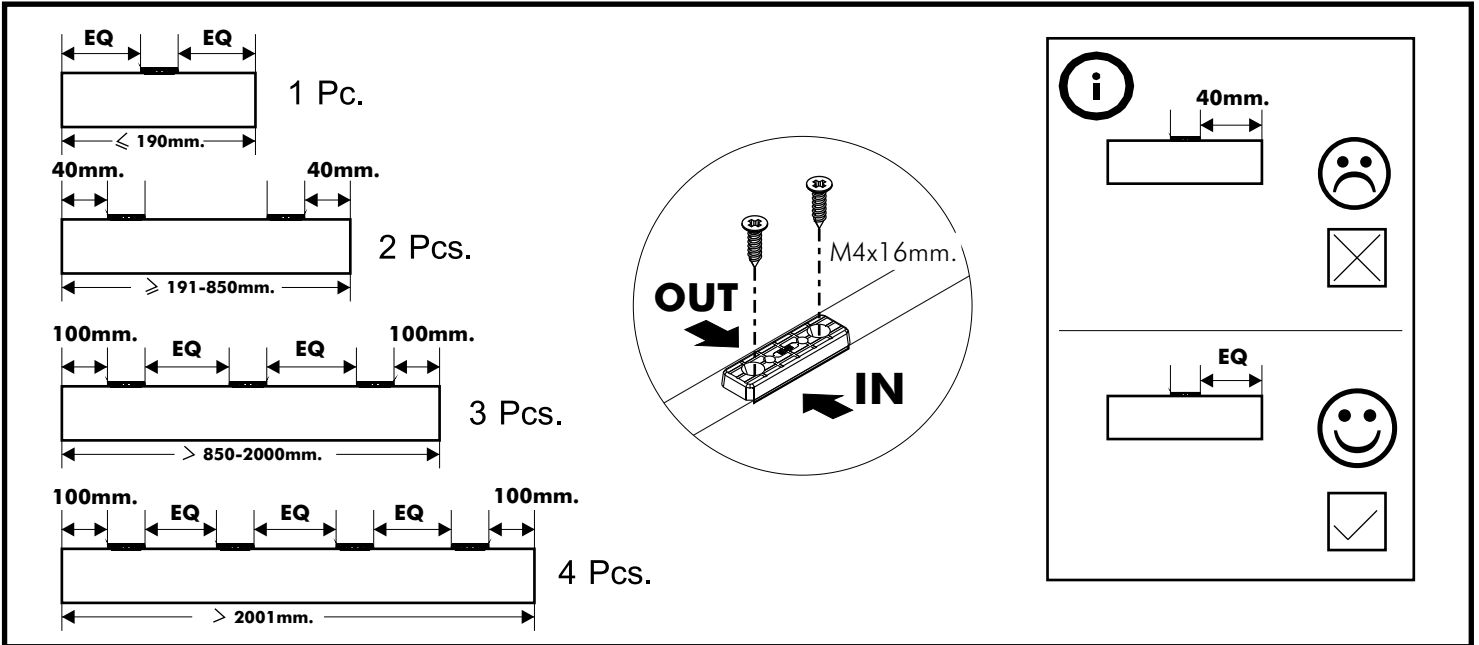

EXTREME

Leg frame 120 cm.

CONNECT SYSTEM

HARDWARE

-BODY SET

x 9

M6x26mm.

x 2

#8x35

x 16

M4x30mm.

x 8

M4x25mm.

x 27

x 6

M4x16mm.

x 12

ASSEMBLY

-BODY SET

1.

2.