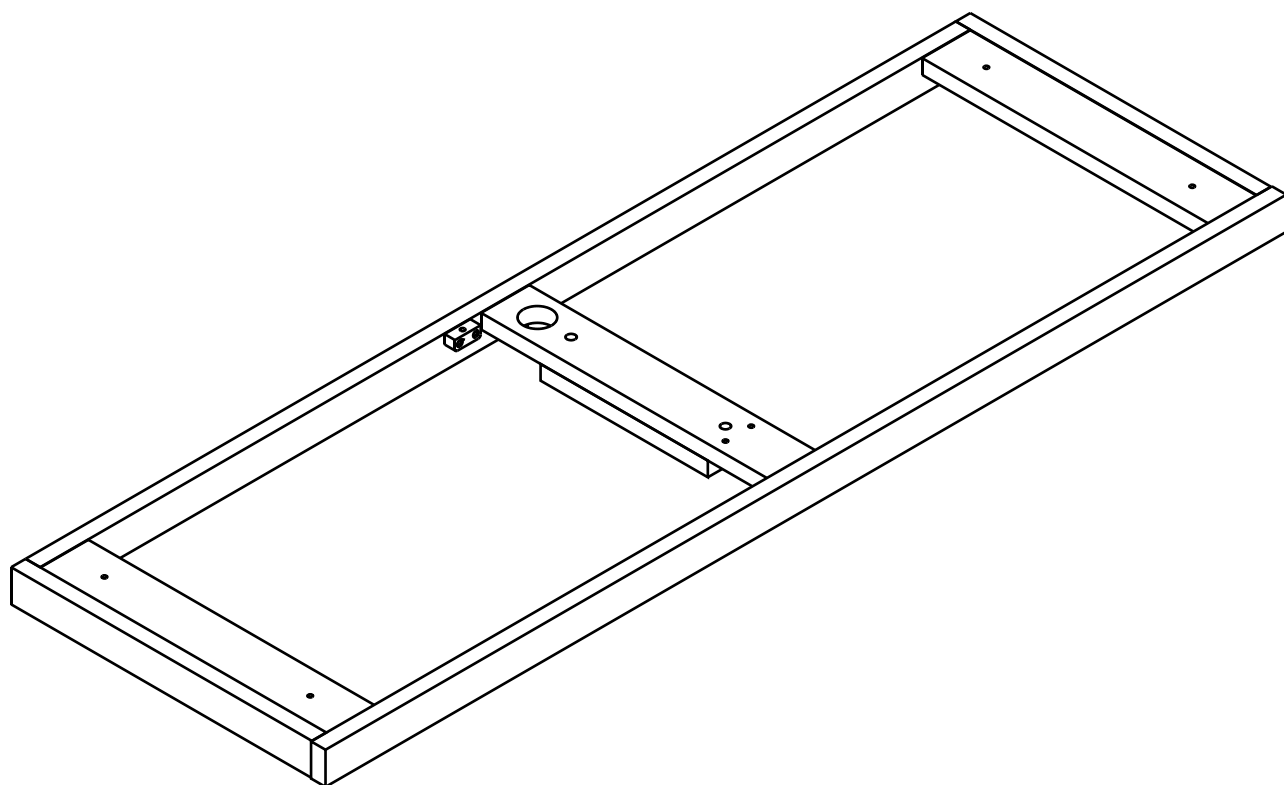

EXTREME

Leg frame 120 cm.

CONNECT SYSTEM

HARDWARE

-BODY SET

x 9

M6x26mm.

x 2

#8x35

x 16

M4x30mm.

x 8

M4x25mm.

x 27

x 6

M4x16mm.

x 12

ASSEMBLY

-BODY SET

1.

2.