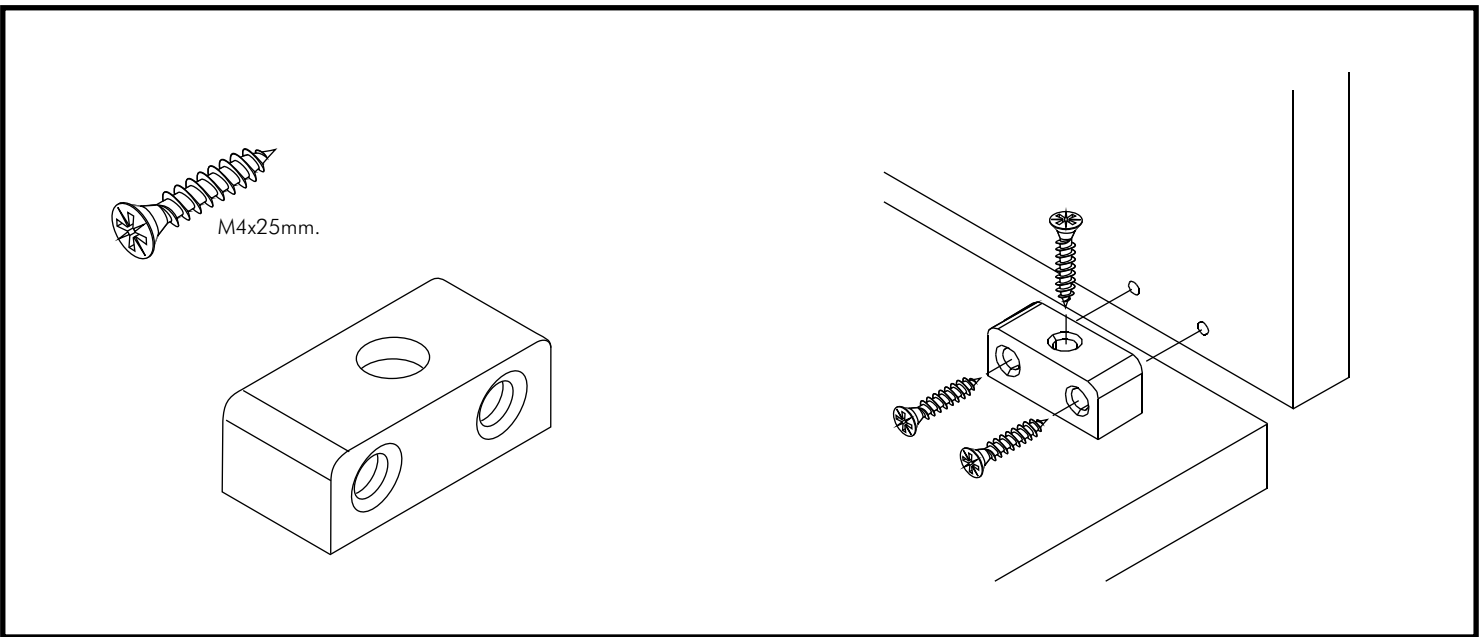

EXTREME

Leg frame 120 cm.

CONNECT SYSTEM

HARDWARE

-BODY SET

x 9

M6x26mm.

x 2

#8x35

x 16

M4x30mm.

x 8

M4x25mm.

x 27

x 6

M4x16mm.