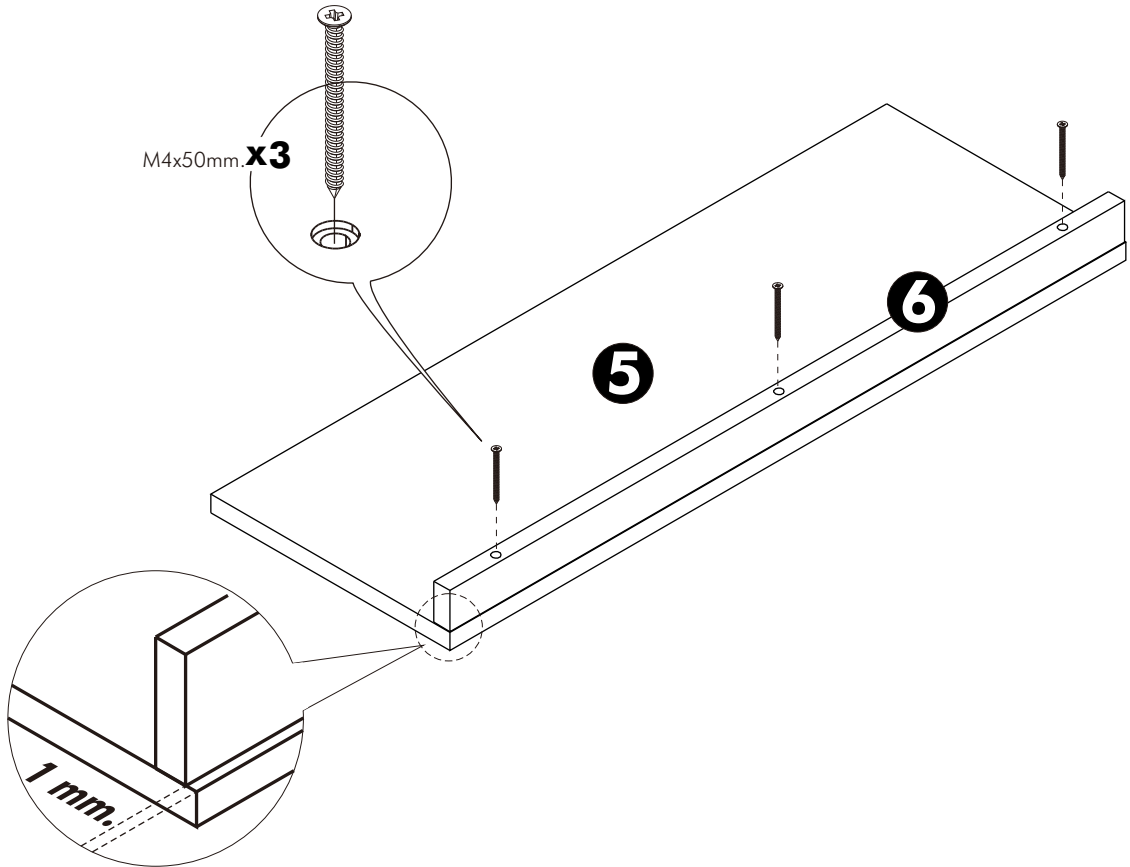

# EXTREME

**Shelf 76cm.**

Low Shelf 80

High Shelf 80

# HARDWARE

-BODY SET

**x 4**

M4x50mm.

**x 3**

1.

2.