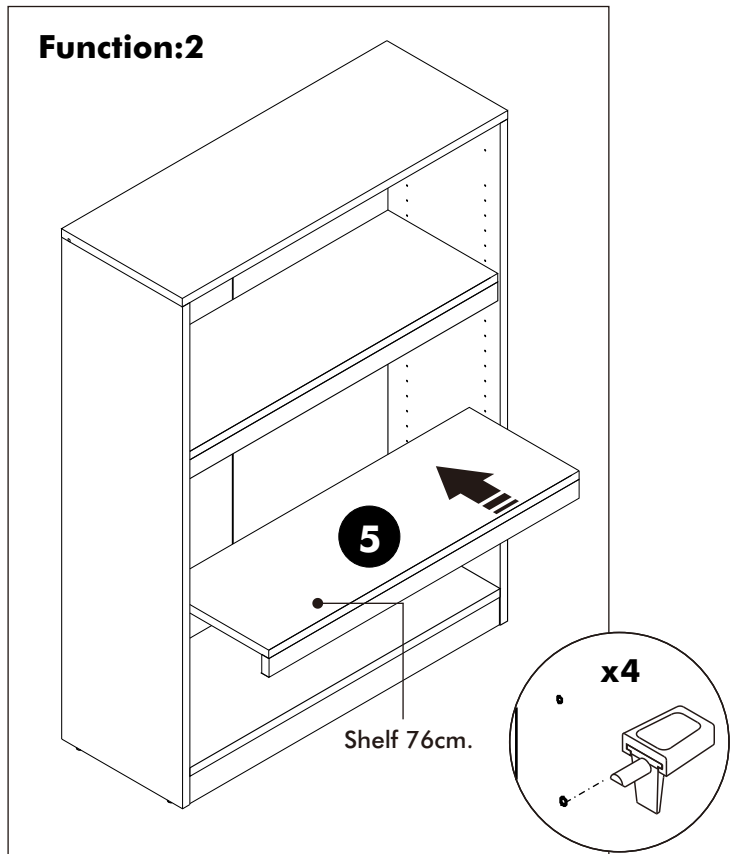

# EXTREME

**Shelf 76cm.**

Low Shelf 80

High Shelf 80

# HARDWARE

-BODY SET

**x 4**

M4x50mm.

**x 3**

1.

2.