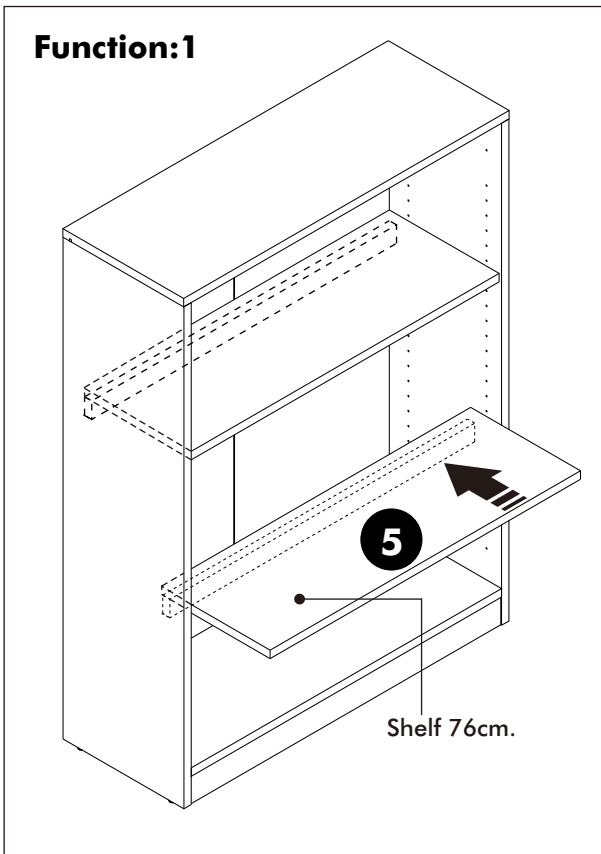

# EXTREME

**Shelf 76cm.**

Low Shelf 80

High Shelf 80

# HARDWARE

-BODY SET

**x 4**

M4x50mm.

**x 3**

1.

2.