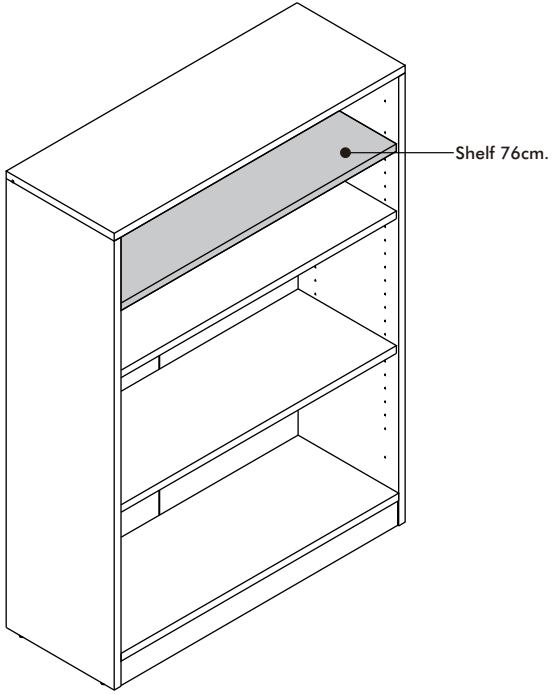

# EXTREME

**Shelf 76cm.**

Low Shelf 80

High Shelf 80

# HARDWARE

-BODY SET

**x 4**

M4x50mm.

**x 3**

1.

2.