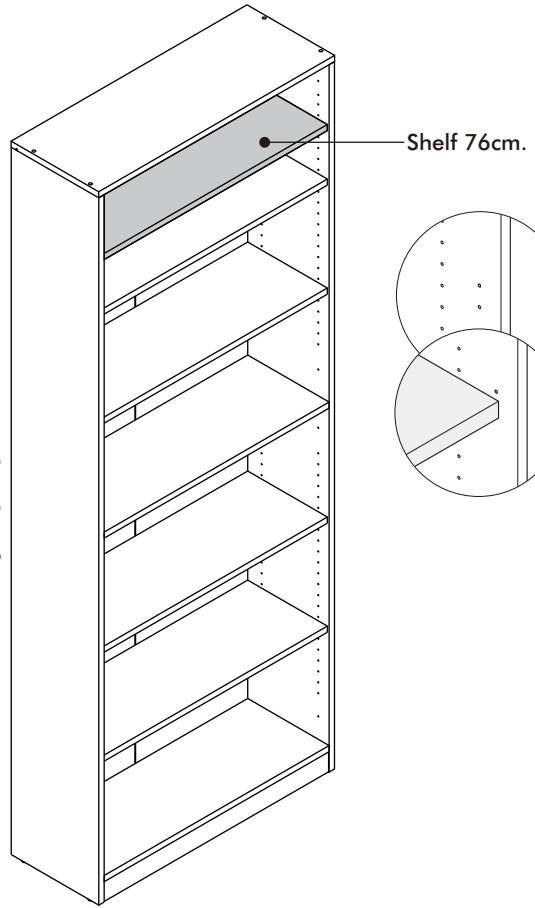

# EXTREME

**Shelf 76cm.**

Low Shelf 80

High Shelf 80

# HARDWARE

-BODY SET

**x 4**

M4x50mm.

**x 3**

1.

2.