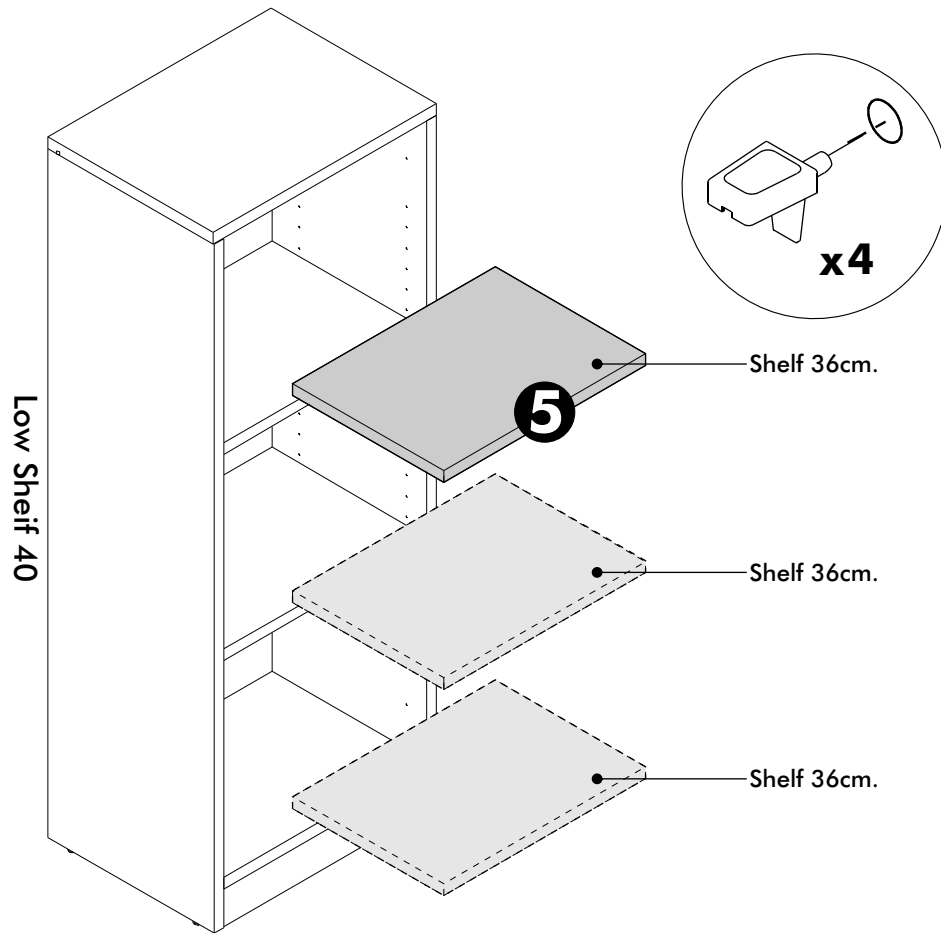

EXTREME

Shelf 36cm.

Low Shelf 40

Shelf 36cm.

High Shelf 40

Shelf 36cm.

HARDWARE

-BODY SET

x 4

1.(A)

1.(B)